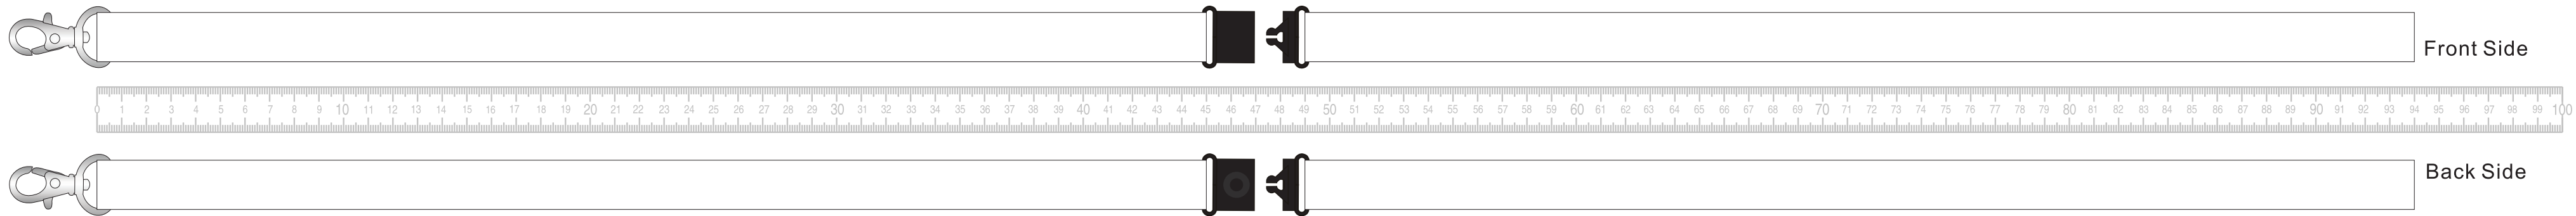

# YOUR VISUAL PROOF (1 of 2)

Keep logo/text at least 10mm from clip to avoid stitching

# YOUR VISUAL PROOF (2 of 2)

Visual scale 50%.