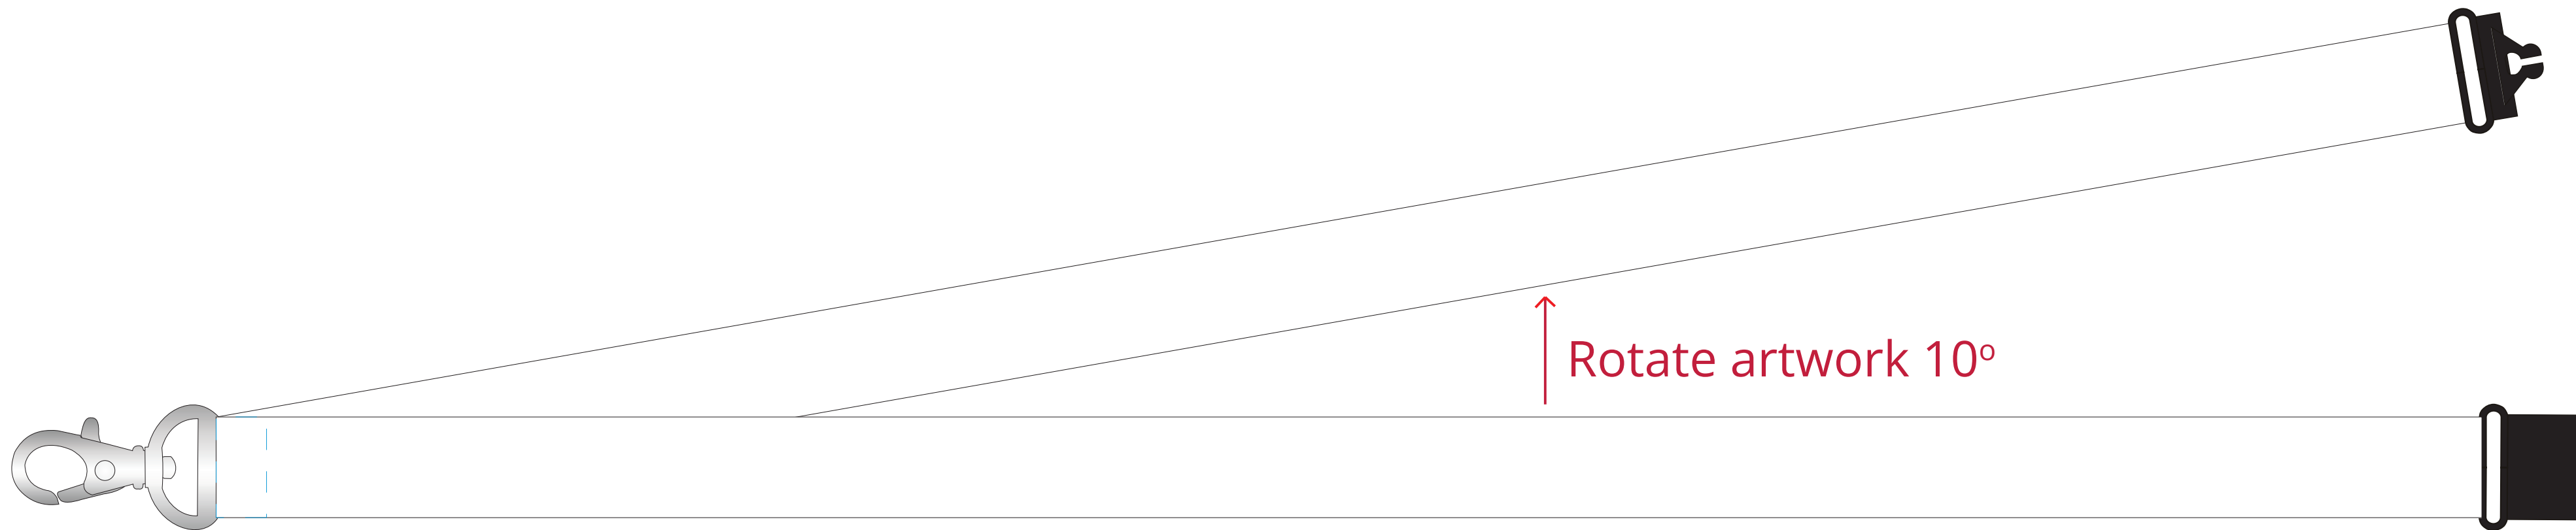

# YOUR VISUAL PROOF (1 of 2)

Keep logo/text at least 10mm from clip to avoid stitching

# YOUR VISUAL PROOF (2 of 2)

Visual scale 50%.