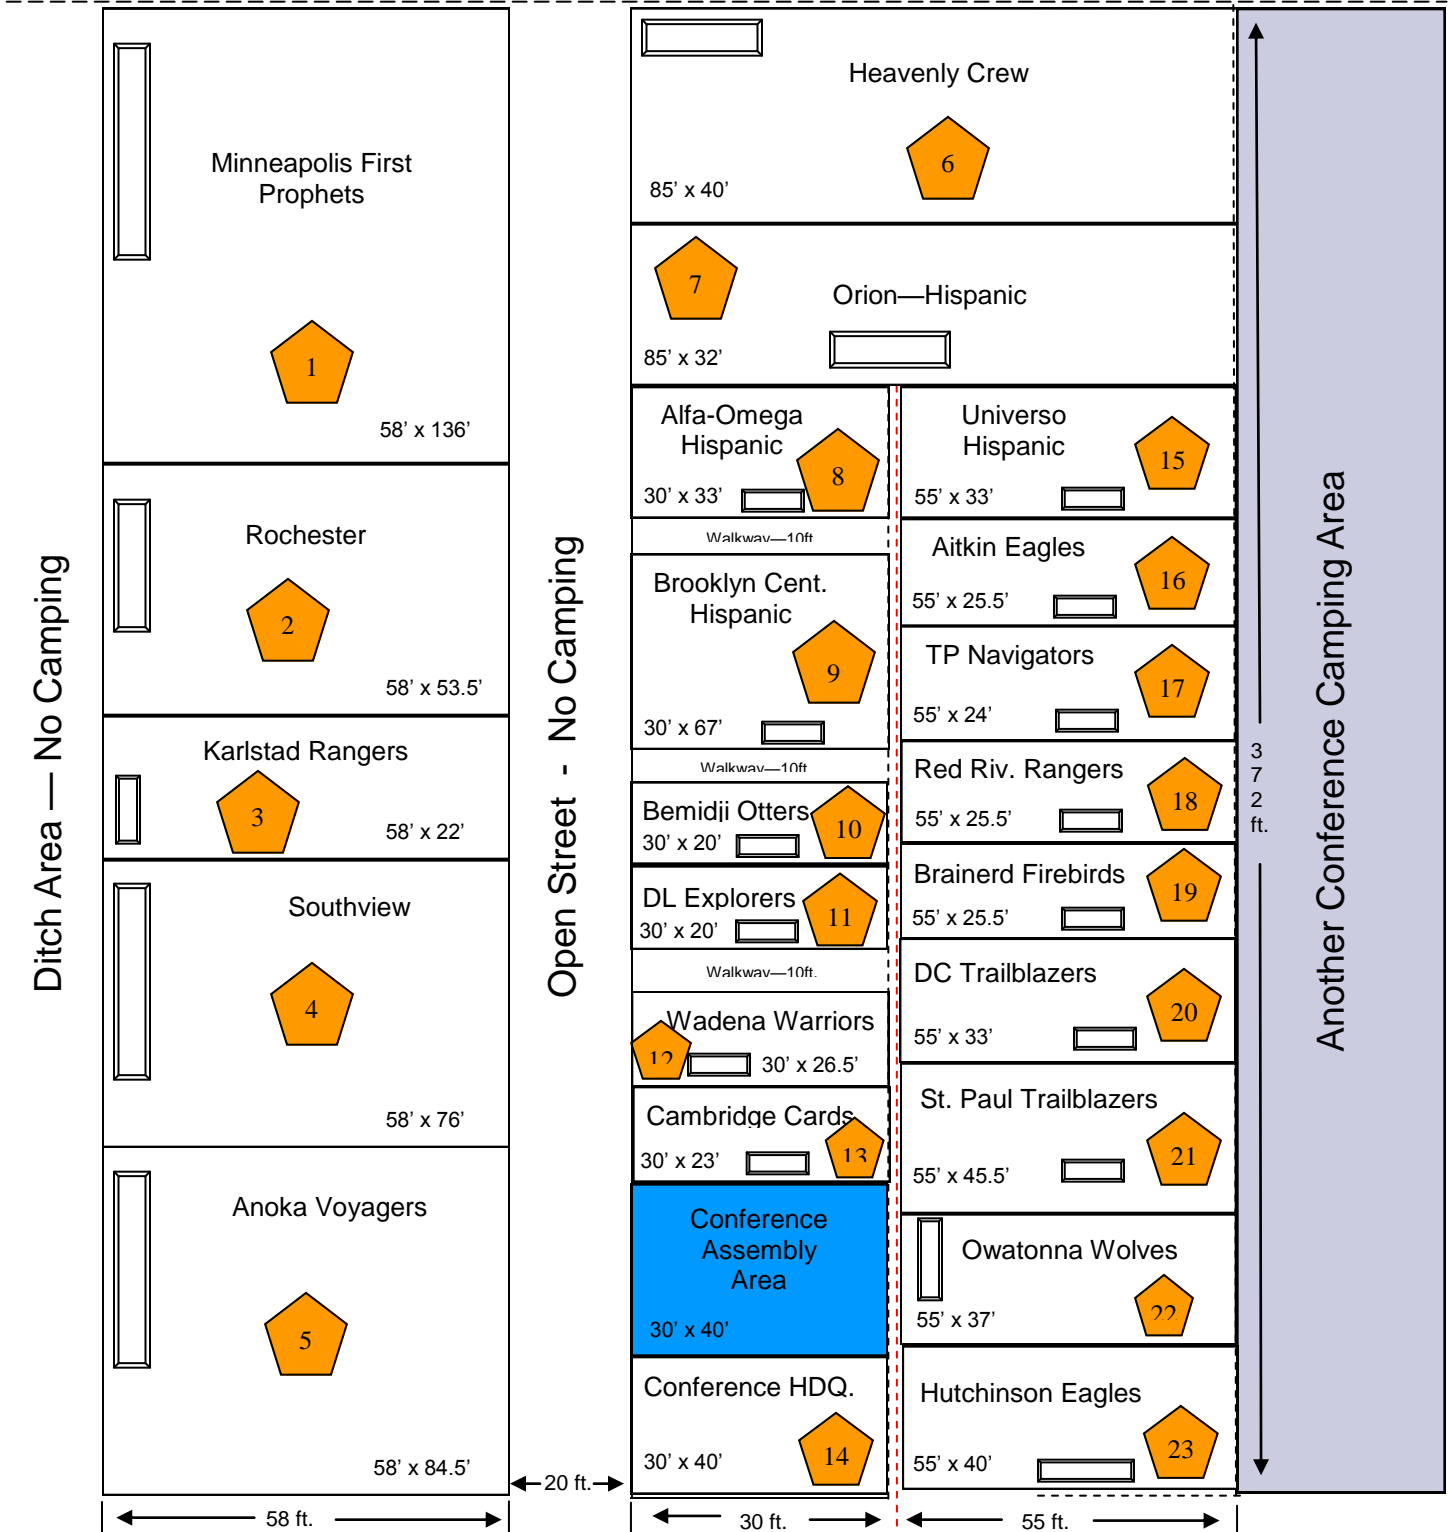

Sample Camping Site Plan International Pathfinder Camporee Oshkosh, Wisconsin

Fence Line

Not to scale.

STITS STREET

163 ft. X 372 ft.