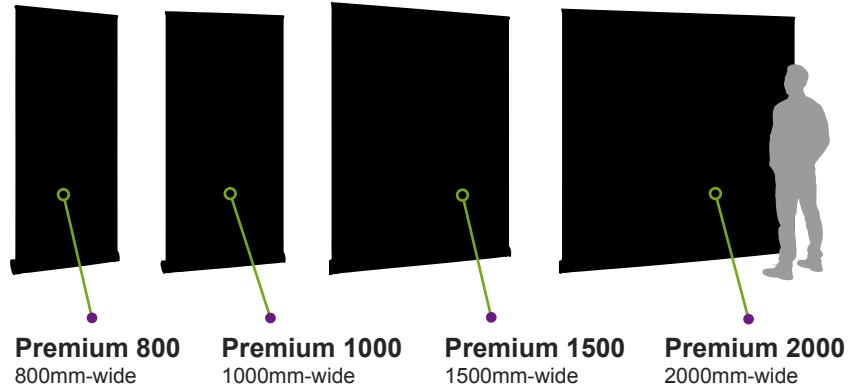

◦ Spec Sheet ◦

premium Roller Banner

A low-profile mid-range model available in four widths

- Bespoke-printed graphic printed on 400gsm anti-curl, anti-scuff, anti-glare SoFlat
- Graphic pulls up from the front of the unit for floor-to-rail visibility
- Adjustable feet for levelling
- 18mm high-spec part-bungee, part-telescopic pole
- Universal rail with secure end caps
- High-spec padded bag with hard sides

Available sizes

Specification

| Name | Premium 800 | Premium 1000 | Premium 1500 | Premium 2000 |
|------------------------|-------------|--------------|--------------|--------------|
| Overall Width | 840mm | 1035mm | 1535mm | 2035mm |
| Overall Height | 2030mm | 2030mm | 2030mm | 2030mm |
| Overall Depth | 180mm | 180mm | 180mm | 180mm |
| Graphic Width | 800mm | 1000mm | 1500mm | 2000mm |
| Graphic Height | 2150mm | 2150mm | 2150mm | 2150mm |
| Visible Graphic Width | 800mm | 1000mm | 1500mm | 2000mm |
| Visible Graphic Height | 2000mm | 2000mm | 2000mm | 2000mm |
| Weight | 6kg | 6.5kg | 9kg | 11kg |
| Warranty | 12 months | 12 months | 12 months | 12 months |