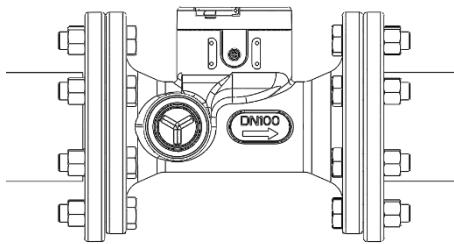

RSO

1 YEAR
storage max.

max.
+70°C
+338°F

min.
-20°C
-4°F

2 weeks of storage
max. at T>35°C / 95°F

Torque: min. 30 N.m, max. 50 N.m

Male

Pin	Color on cable	Output
1	Brown	Vext
2	White	Volume
3	Blue	Common/GND
4	Black	Flow direction
5	Grey or Yellow/Green	Tamper/ Loop detection
Pulse Output		
V user		3.48 V
Maximum current sink		50 mA
Pulse weight		1 L to 10 m3
Open impedance		R > 1 MOhm (V < 5V)
Closed impedance		200 Ohm
Pulse output supplied with a 1,5 m long cable		