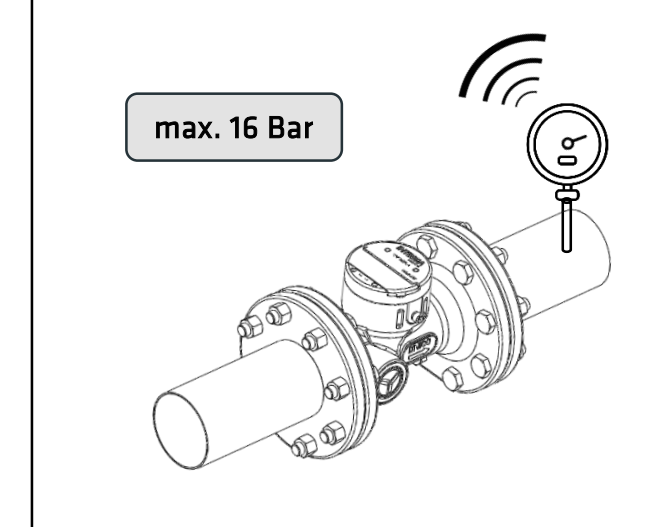

i → www.integra-metering.com

INTEGRA Metering AG
Ringstrasse 75, CH-4106 Therwil
Tel. +41 61 725 11 22