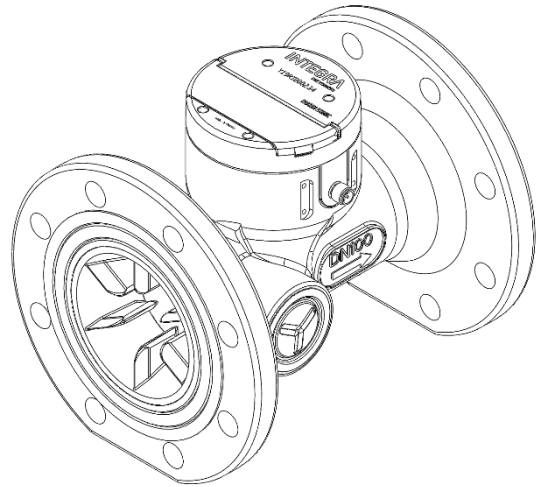

RUBIN[®] SONIC

Ultrasonic water meter
 Ultraschall-Wasserzähler
 Compteur d'eau à ultrasons
 Contatore d'acqua ad ultrasuoni

Installation guide
 Montageanleitung
 Instructions de montage
 Istruzioni di montaggio

RSO

1 YEAR
storage max.

max.
+70°C
+338°F

min.
-20°C
-4°F

2 weeks of storage
max. at T>35°C / 95°F

Torque: min. 30 N.m, max. 50 N.m

Male

Pin	Color on cable	Output
1	Brown	Vext
2	White	Volume
3	Blue	Common/GND
4	Black	Flow direction
5	Grey or Yellow/Green	Tamper/ Loop detection
Pulse Output		
V user		3.48 V
Maximum current sink		50 mA
Pulse weight		1 L to 10 m3
Open impedance		R > 1 MOhm (V < 5V)
Closed impedance		200 Ohm
Pulse output supplied with a 1,5 m long cable		