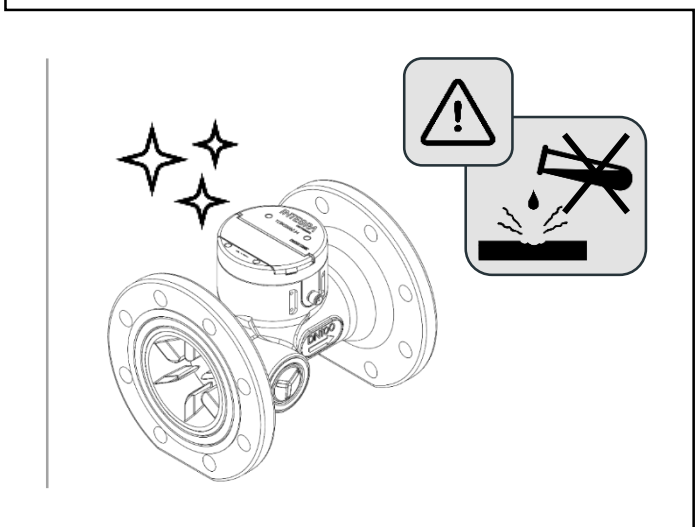

i → www.integra-metering.com

INTEGRA Metering AG
Ringstrasse 75, CH-4106 Therwil
Tel. +41 61 725 11 22