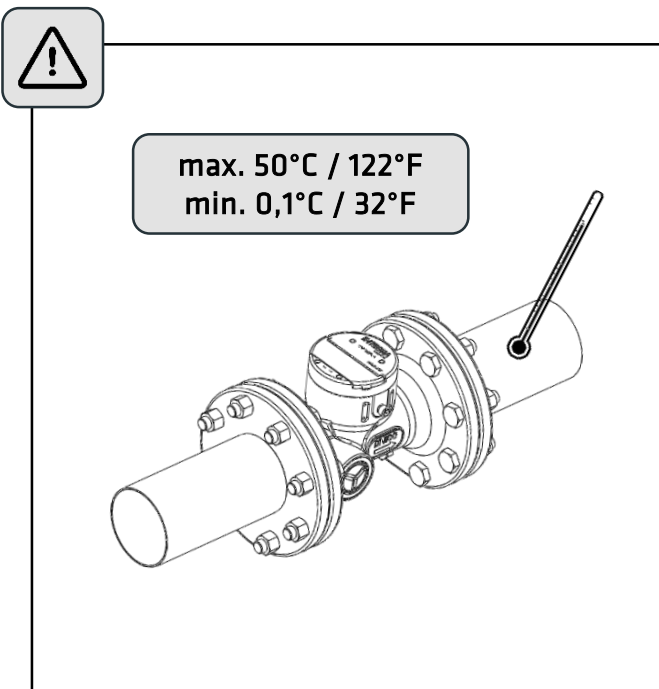

i → www.integra-metering.com

INTEGRA Metering AG
Ringstrasse 75, CH-4106 Therwil
Tel. +41 61 725 11 22