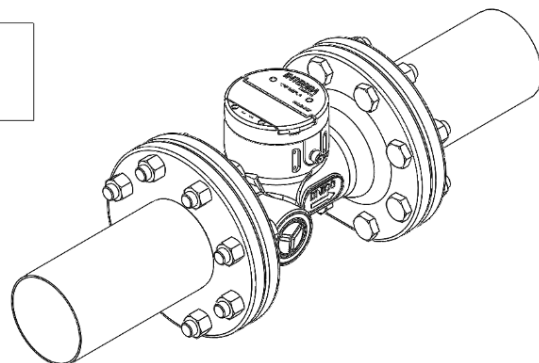

RSO

1 YEAR
storage max.

max.
+70°C
+338°F

min.
-20°C
-4°F

2 weeks of storage
max. at T>35°C / 95°F

Torque: min. 30 N.m, max. 50 N.m

Male

Pin	Color on cable	Output
1	Brown	Vext
2	White	Volume
3	Blue	Common/GND
4	Black	Flow direction
5	Grey or Yellow/Green	Tamper/ Loop detection
Pulse Output		
V user		3.48 V
Maximum current sink		50 mA
Pulse weight		1 L to 10 m3
Open impedance		R > 1 MOhm (V < 5V)
Closed impedance		200 Ohm
Pulse output supplied with a 1,5 m long cable		