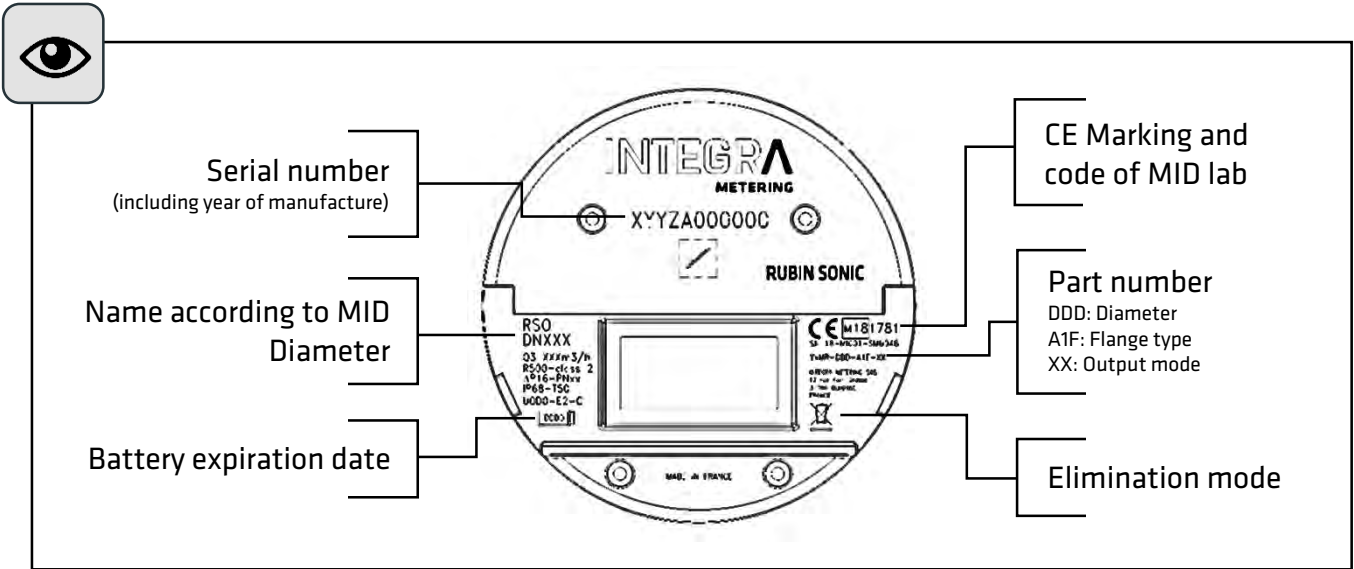

i → www.integra-metering.com

INTEGRA Metering AG
Ringstrasse 75, CH-4106 Therwil
Tel. +41 61 725 11 22