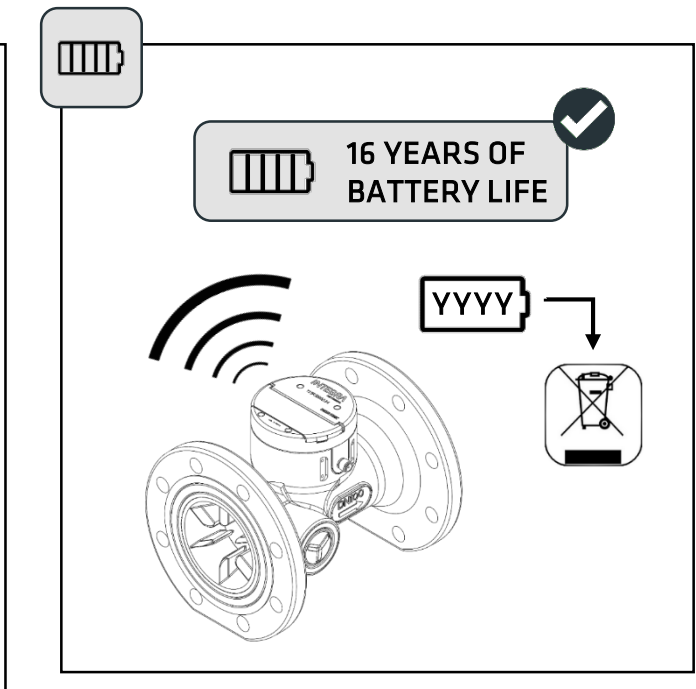

i → www.integra-metering.com

INTEGRA Metering AG
Ringstrasse 75, CH-4106 Therwil
Tel. +41 61 725 11 22