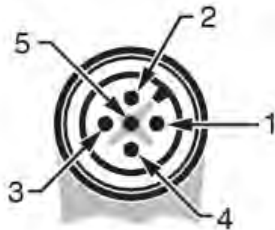

RSO

1 YEAR
storage max.

max.
+70°C
+338°F

min.
-20°C
-4°F

2 weeks of storage
max. at T>35°C / 95°F

Torque: min. 30 N.m, max. 50 N.m

Male

Pin	Color on cable	Output
1	Brown	Vext
2	White	Volume
3	Blue	Common/GND
4	Black	Flow direction
5	Grey or Yellow/Green	Tamper/ Loop detection
Pulse Output		
V user		3.48 V
Maximum current sink		50 mA
Pulse weight		1 L to 10 m3
Open impedance		R > 1 MOhm (V < 5V)
Closed impedance		200 Ohm
Pulse output supplied with a 1,5 m long cable		