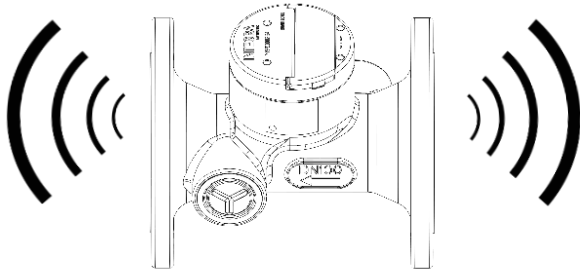

Pin	Color on cable	Output
1	Brown	Vext
2	White	Volume
3	Blue	Common/GND
4	Black	Flow direction
5	Grey or Yellow/Green	Tamper/ Loop detection
Pulse Output		
V user		3.48 V
Maximum current sink		50 mA
Pulse weight		1 L to 10 m3
Open impedance		R > 1 MOhm (V < 5V)
Closed impedance		200 Ohm
Pulse output supplied with a 1,5 m long cable		

PROG