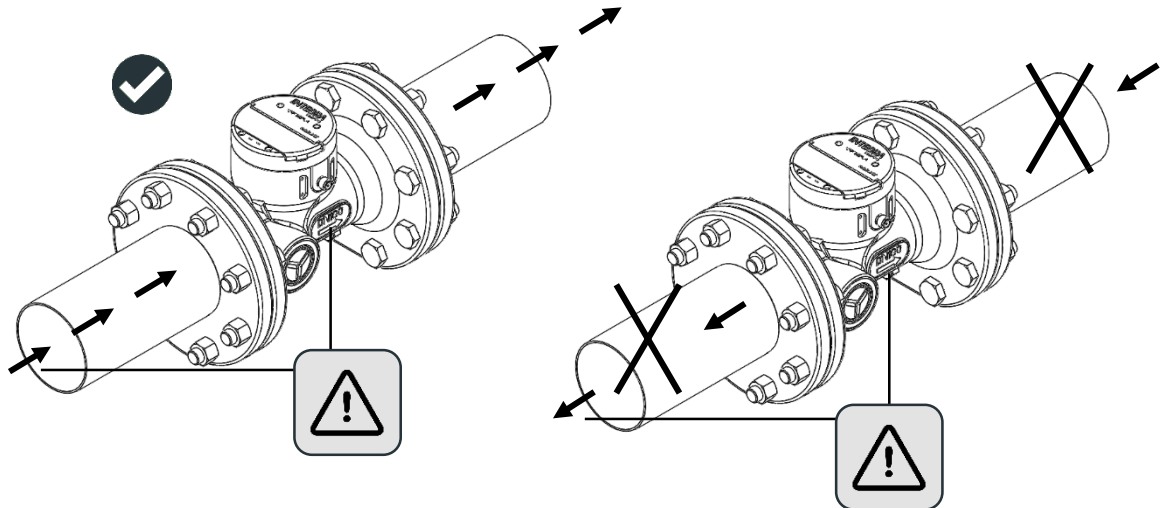

RSO

1 YEAR
storage max.

max.
+70°C
+338°F

min.
-20°C
-4°F

2 weeks of storage
max. at T>35°C / 95°F

Torque: min. 30 N.m, max. 50 N.m

Male

Pin	Color on cable	Output
1	Brown	Vext
2	White	Volume
3	Blue	Common/GND
4	Black	Flow direction
5	Grey or Yellow/Green	Tamper/ Loop detection
Pulse Output		
V user		3.48 V
Maximum current sink		50 mA
Pulse weight		1 L to 10 m3
Open impedance		R > 1 MOhm (V < 5V)
Closed impedance		200 Ohm
Pulse output supplied with a 1,5 m long cable		