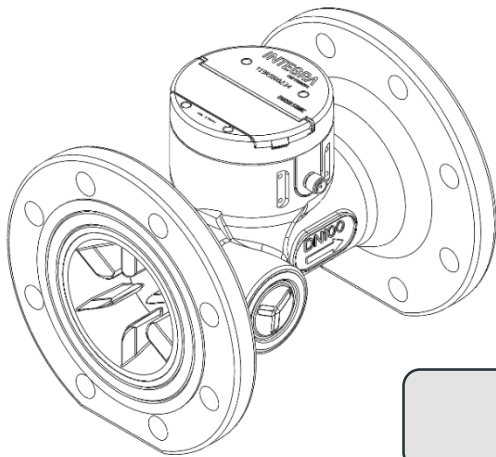

RUBIN[®] SONIC

Ultrasonic water meter
 Ultraschall-Wasserzähler
 Compteur d'eau à ultrasons
 Contatore d'acqua ad ultrasuoni

Installation guide
 Montageanleitung
 Instructions de montage
 Istruzioni di montaggio

RSO

1 YEAR
storage max.

max.
+70°C
+338°F

min.
-20°C
-4°F

2 weeks of storage
max. at T>35°C / 95°F

Torque: min. 30 N.m, max. 50 N.m

Male

Pin	Color on cable	Output
1	Brown	Vext
2	White	Volume
3	Blue	Common/GND
4	Black	Flow direction
5	Grey or Yellow/Green	Tamper/ Loop detection
Pulse Output		
V user		3.48 V
Maximum current sink		50 mA
Pulse weight		1 L to 10 m3
Open impedance		R > 1 MOhm (V < 5V)
Closed impedance		200 Ohm
Pulse output supplied with a 1,5 m long cable		