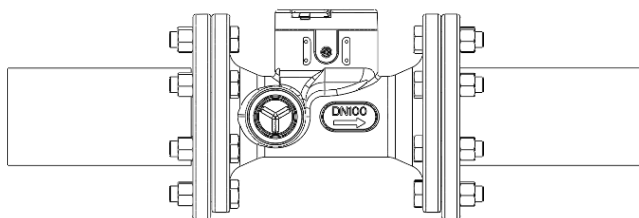

RSO

1 YEAR
storage max.

max.
+70°C
+338°F

min.
-20°C
-4°F

2 weeks of storage
max. at T>35°C / 95°F

Torque: min. 30 N.m, max. 50 N.m

Male

Pin	Color on cable	Output
1	Brown	Vext
2	White	Volume
3	Blue	Common/GND
4	Black	Flow direction
5	Grey or Yellow/Green	Tamper/ Loop detection
Pulse Output		
V user		3.48 V
Maximum current sink		50 mA
Pulse weight		1 L to 10 m3
Open impedance		R > 1 MOhm (V < 5V)
Closed impedance		200 Ohm
Pulse output supplied with a 1,5 m long cable		