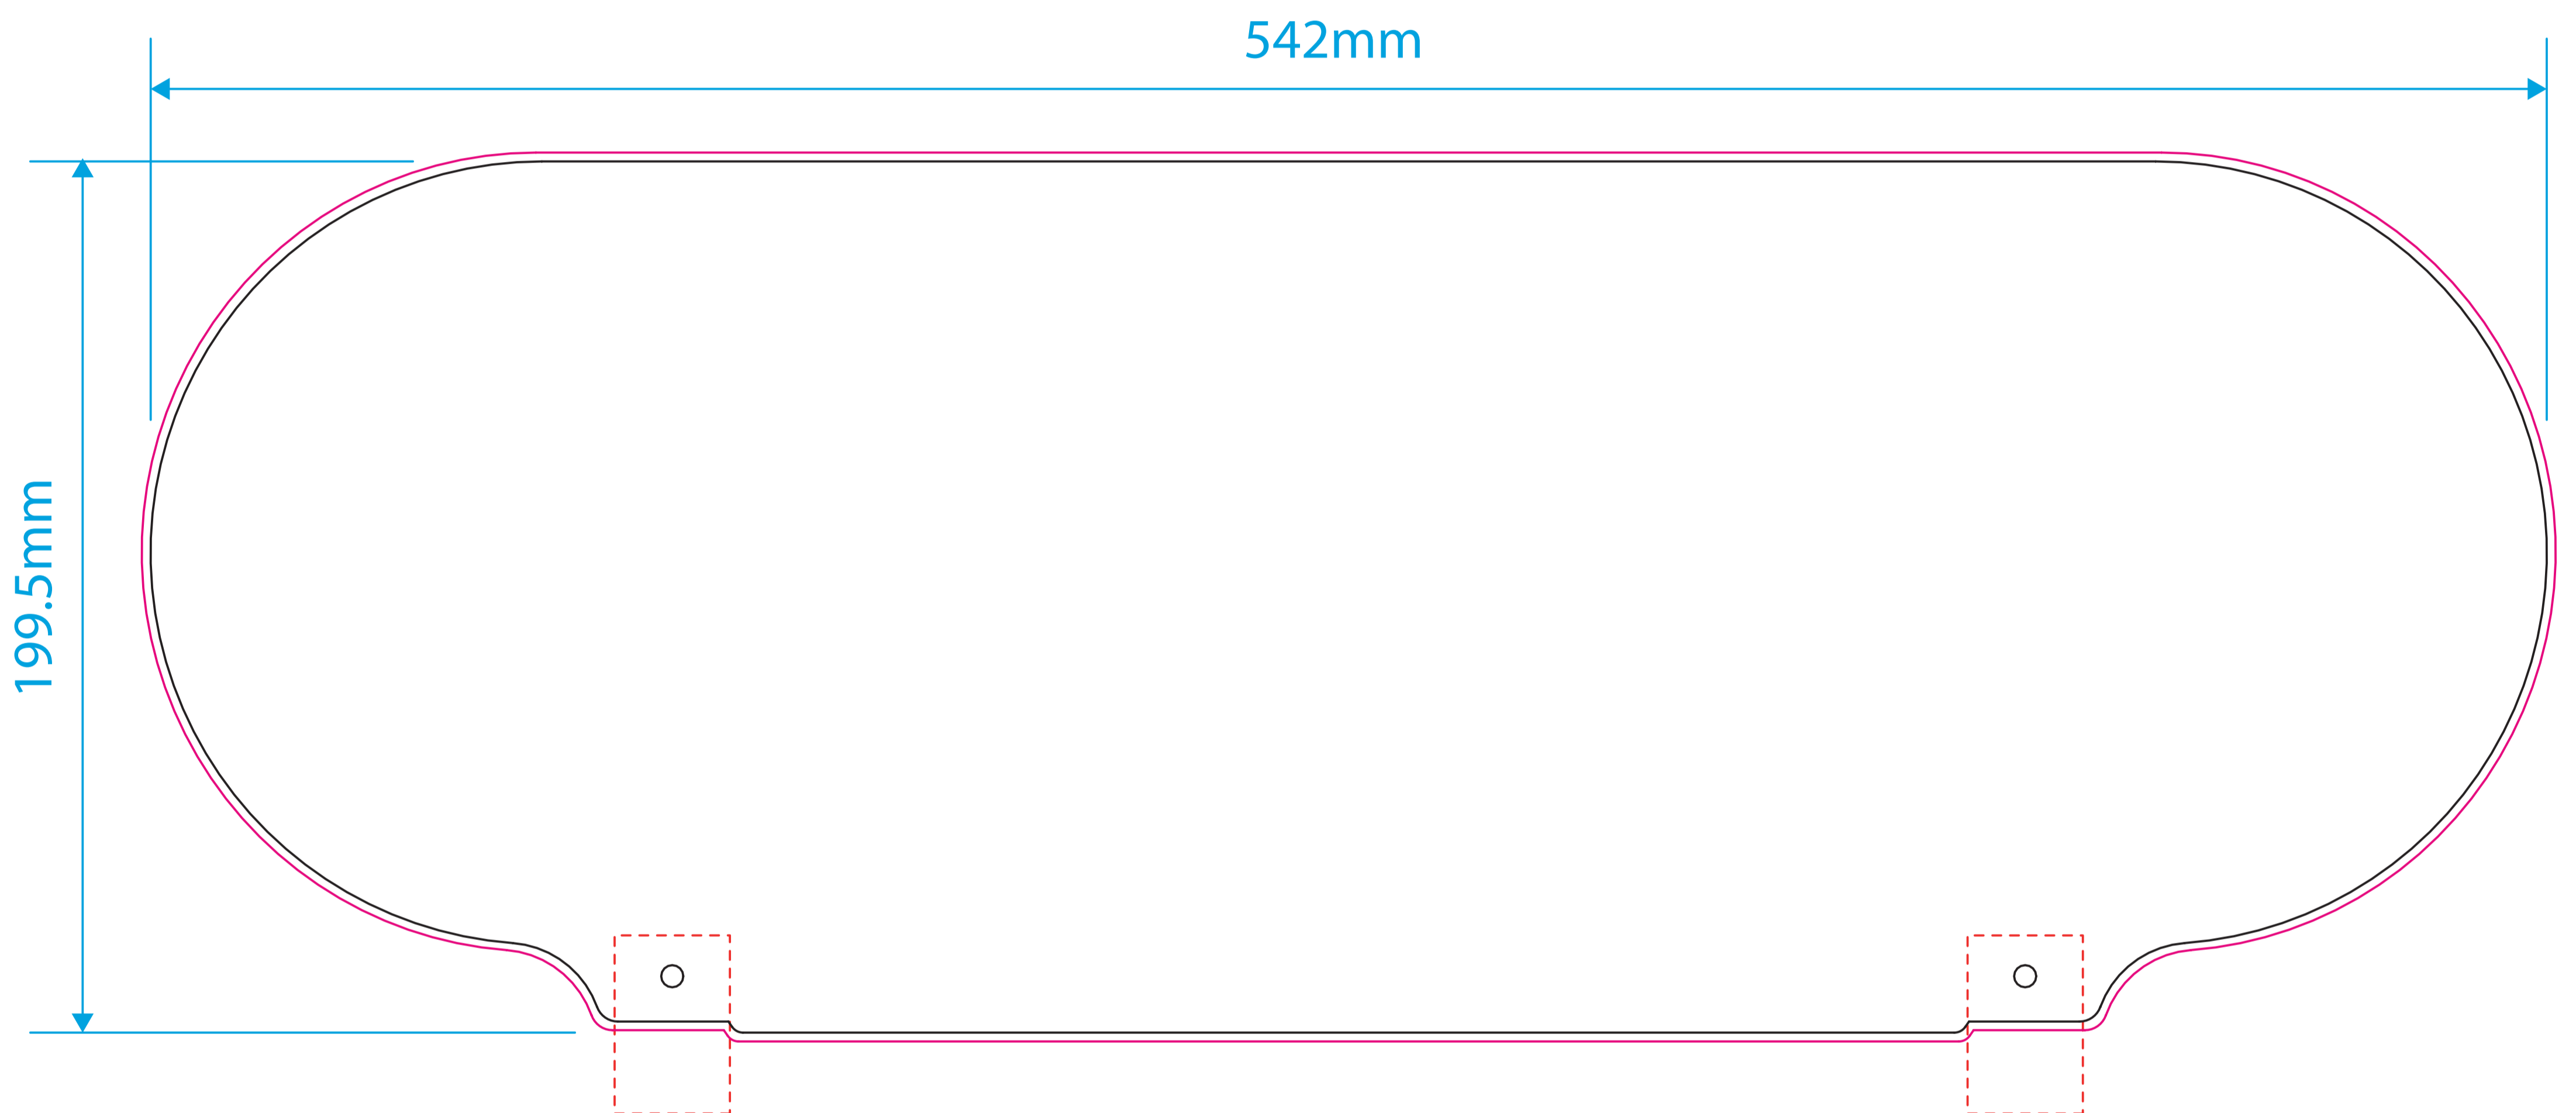

Artwork guidelines - PLEASE READ

- Must be supplied in **CMYK**.
- **Embed** all images.
- All fonts must be converted to **outlines**.
- Resolution must be **300dpi**.
- Supply artwork as high resolution **PDF** or **Illustrator file**.
- Specify **Pantone** colours for **screen print**.
- Convert all spot colours to process **CMYK** for **digital print**. (Pantone matching cannot be guaranteed)
- Set artwork at **100%** scale.

Swinger 2 Tactical Header Artwork Template

**Template guidelines - PLEASE READ**

- The **Black** keyline = Finished cut size of the product before assembly.
- The **Pink** keyline = Your background must extend to this line.
- The **Red** dashed keyline = Indicates where the clips are positioned, keep important information out of this area.