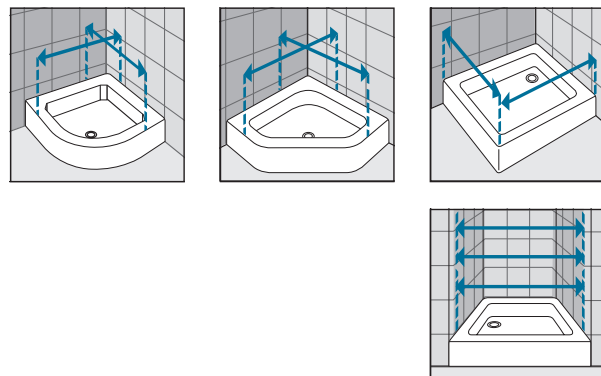

HOW TO TAKE THE MEASUREMENT / TOMA DE MEDIDAS

Take the measurements from wall to the external edge of the shower tray. Dimensions must be taken once the walls are finished and tiled, according to the above drawings.

Tomar las medidas desde la pared hasta el borde externo del plato de ducha.

Take the measurements from wall to wall at the bottom, at the top, in the middle and use the smallest. Dimensions must be taken once the walls are finished and tiled, according to the above drawings.

Tomar medidas de pared a pared, medir la parte baja, la central y la superior. Cursar el pedido con la medida más pequeña.