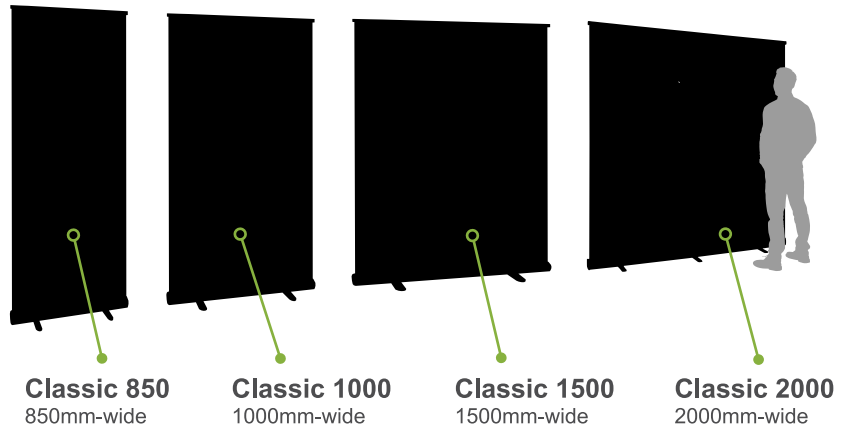

Classic Roller Banner

Our entry-level roller banner and best-seller

- Includes graphic 0.85m/1m/1.5m/2m wide × 2m high (850mm/1000mm/1500mm/2000mm × 2000mm)
- Bespoke-printed graphic printed on 400gsm anti-curl, anti-scuff, anti-glare SoFlat
- Robust, compact, ergonomic design
- Snap-clip top rail
- Includes carry bag

Available sizes

Specification

Name	Classic 850	Classic 1000	Classic 1500	Classic 2000
Overall Width	870mm	1020mm	1520mm	2020mm
Overall Height	2200mm	2200mm	2200mm	2200mm
Overall Depth	310mm	310mm	310mm	310mm
Graphic Width	850mm	1000mm	1500mm	2000mm
Graphic Height	2150mm	2150mm	2150mm	2150mm
Visible Graphic Height	850mm	1000mm	1500mm	2000mm
Weight	2kg	3kg	5kg	8kg
Warranty	12 months	12 months	12 months	12 months