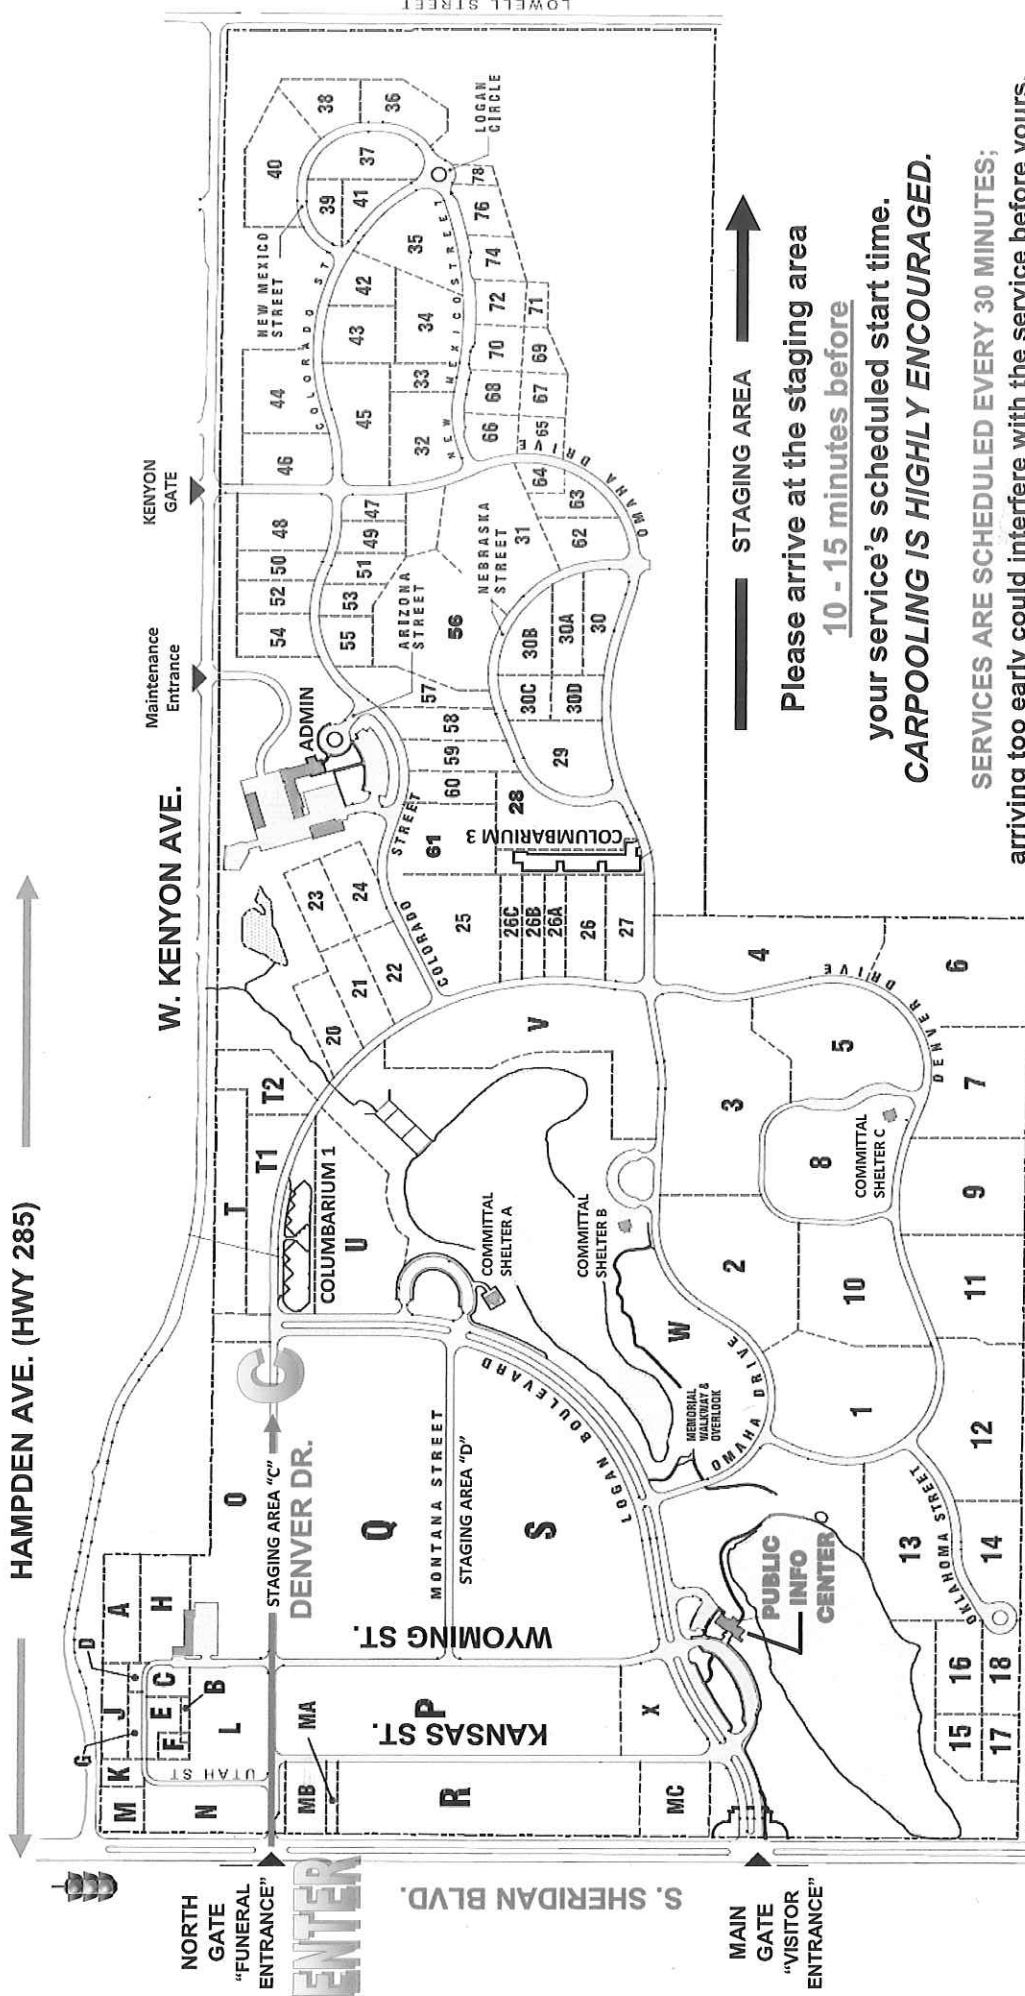

# Staging Area "C"

*Funeral entrance*

Drive South from the intersection of Hampden Ave. and S. Sheridan Blvd. Upon entering the NORTH GATE, follow the signs to your designated staging area, park by the curb, and stay with your vehicle. A Cemetery Representative will meet you there.