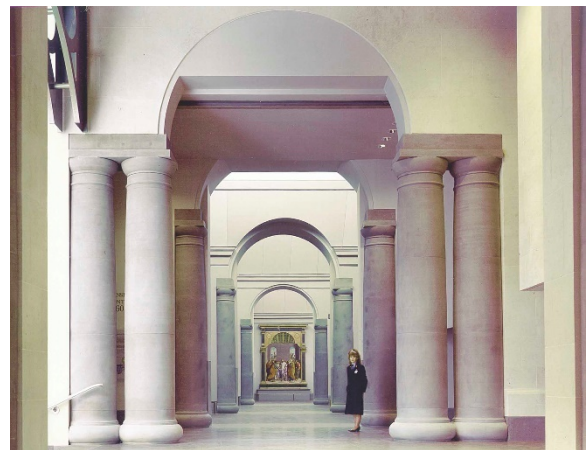

Credit Line: Interior View of Atrium and Gallery Space, Photo by Matt Wargo, 1991, Architectural Archives, University of Pennsylvania by the gift of Robert Venturi and Denise Scott Brown.

Copyright: Trustees of the University of Pennsylvania