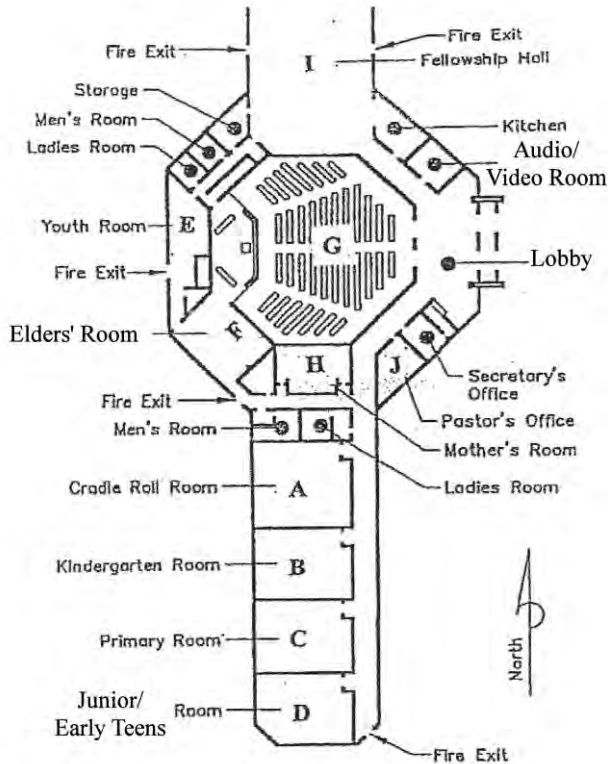

Studying Together

YOUTH & CHILDREN'S CLASSES CANCELLED

- **A** – Cradle Roll Room (ages 0-3)
- **B** – Kindergarten Room (ages 4-6)
- **C** – Primary Room (ages 7-9)
- **D** – Junior/Early Teen Room (ages 10-14)
- **E** – Youth Room (High School)
- **F** – Elder's Room (College/Young Adult)
- **G** – Sanctuary (Adult): Taught by Johnny Mata, studying "Mark"
- **H** – Mother's Training Room (Adult): Taught by Tony Rodriguez, studying the Adult Sabbath School Lesson **IN SESSION**
- **I** – Fellowship Hall (Adult): Taught by David Pierson; Bob Christenson; Jim Wilson; Steve Williams, & Kevin Grovet studying the book of Luke. **IN SESSION**