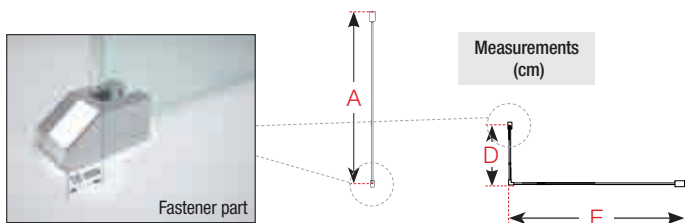

KUADRA H11

Make your own KUADRA H11 by selecting three codes:
KUADRA H + KUADRA HB + KUADRA HL

Glass 8 mm

Reversible

1 KUADRA H

Measurements (cm) Shower enclosure adjustability	Code	Glass 8mm	Profile type / Price	
			B	K
E		Clear	Silver	Chrome
57 ↔ 60	KUADH60-	●		
67 ↔ 70	KUADH70-	●		
72 ↔ 75	KUADH75-	●		
77 ↔ 80	KUADH80-	●		
87 ↔ 90	KUADH90-	●		
97 ↔ 100	KUADH100-	●		
107 ↔ 110	KUADH110-	●		
117 ↔ 120	KUADH120-	●		
127 ↔ 130	KUADH130-	●		
137 ↔ 140	KUADH140-	●		
147 ↔ 150	KUADH150-	●		
157 ↔ 160	KUADH160-	●		

2 KUADRA HB

A	Code	1	B		K	
			B	K		
67 ↔ 70	KUADHB70-					
72 ↔ 75	KUADHB75-					
77 ↔ 80	KUADHB80-					
87 ↔ 90	KUADHB90-					
97 ↔ 100	KUADHB100-					
107 ↔ 110	KUADHB110-					
117 ↔ 120	KUADHB120-					

3 KUADRA HL

D	Code	1	B		K	
			B	K		
15	KUADHL15-	●				
30	KUADHL30-	●				
40	KUADHL40-	●				

KUADH60-1B = **KUADH60-** + **1** + **B**

How to choose your product using the codes:

IMPORTANT:
Corner joint is bonded on site

● IN STOCK UK
(Other products) please check availability