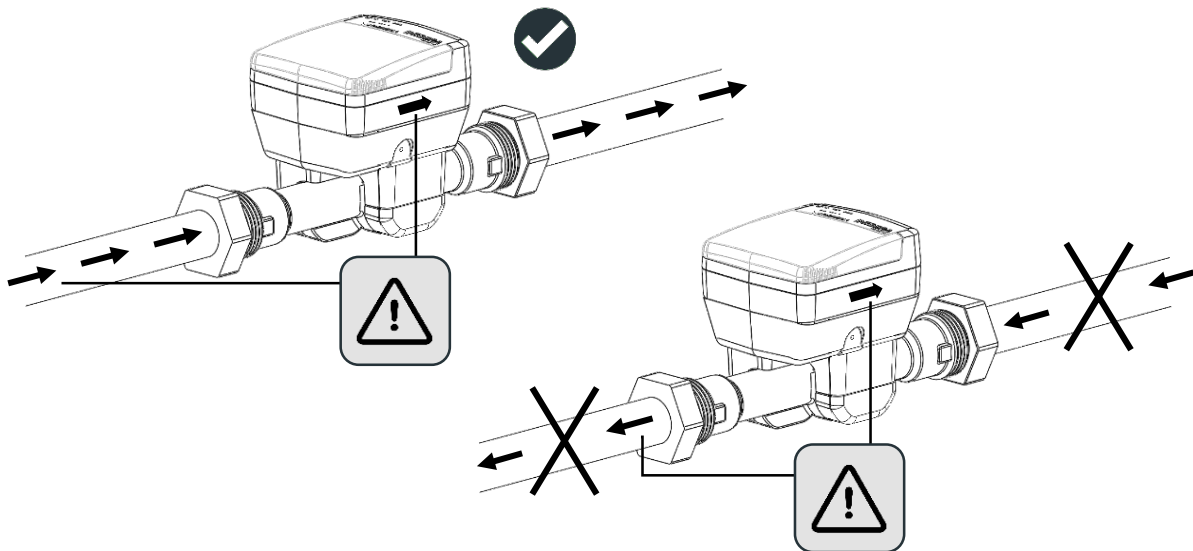

Color	Open Collector	M-Bus
Yellow	Temper	-
Green	Flow direction	-
White	Pulse	M-Bus
Brown	Ground	M-Bus

TSO-MB TSO-OC TSO-W4 TSO-W8