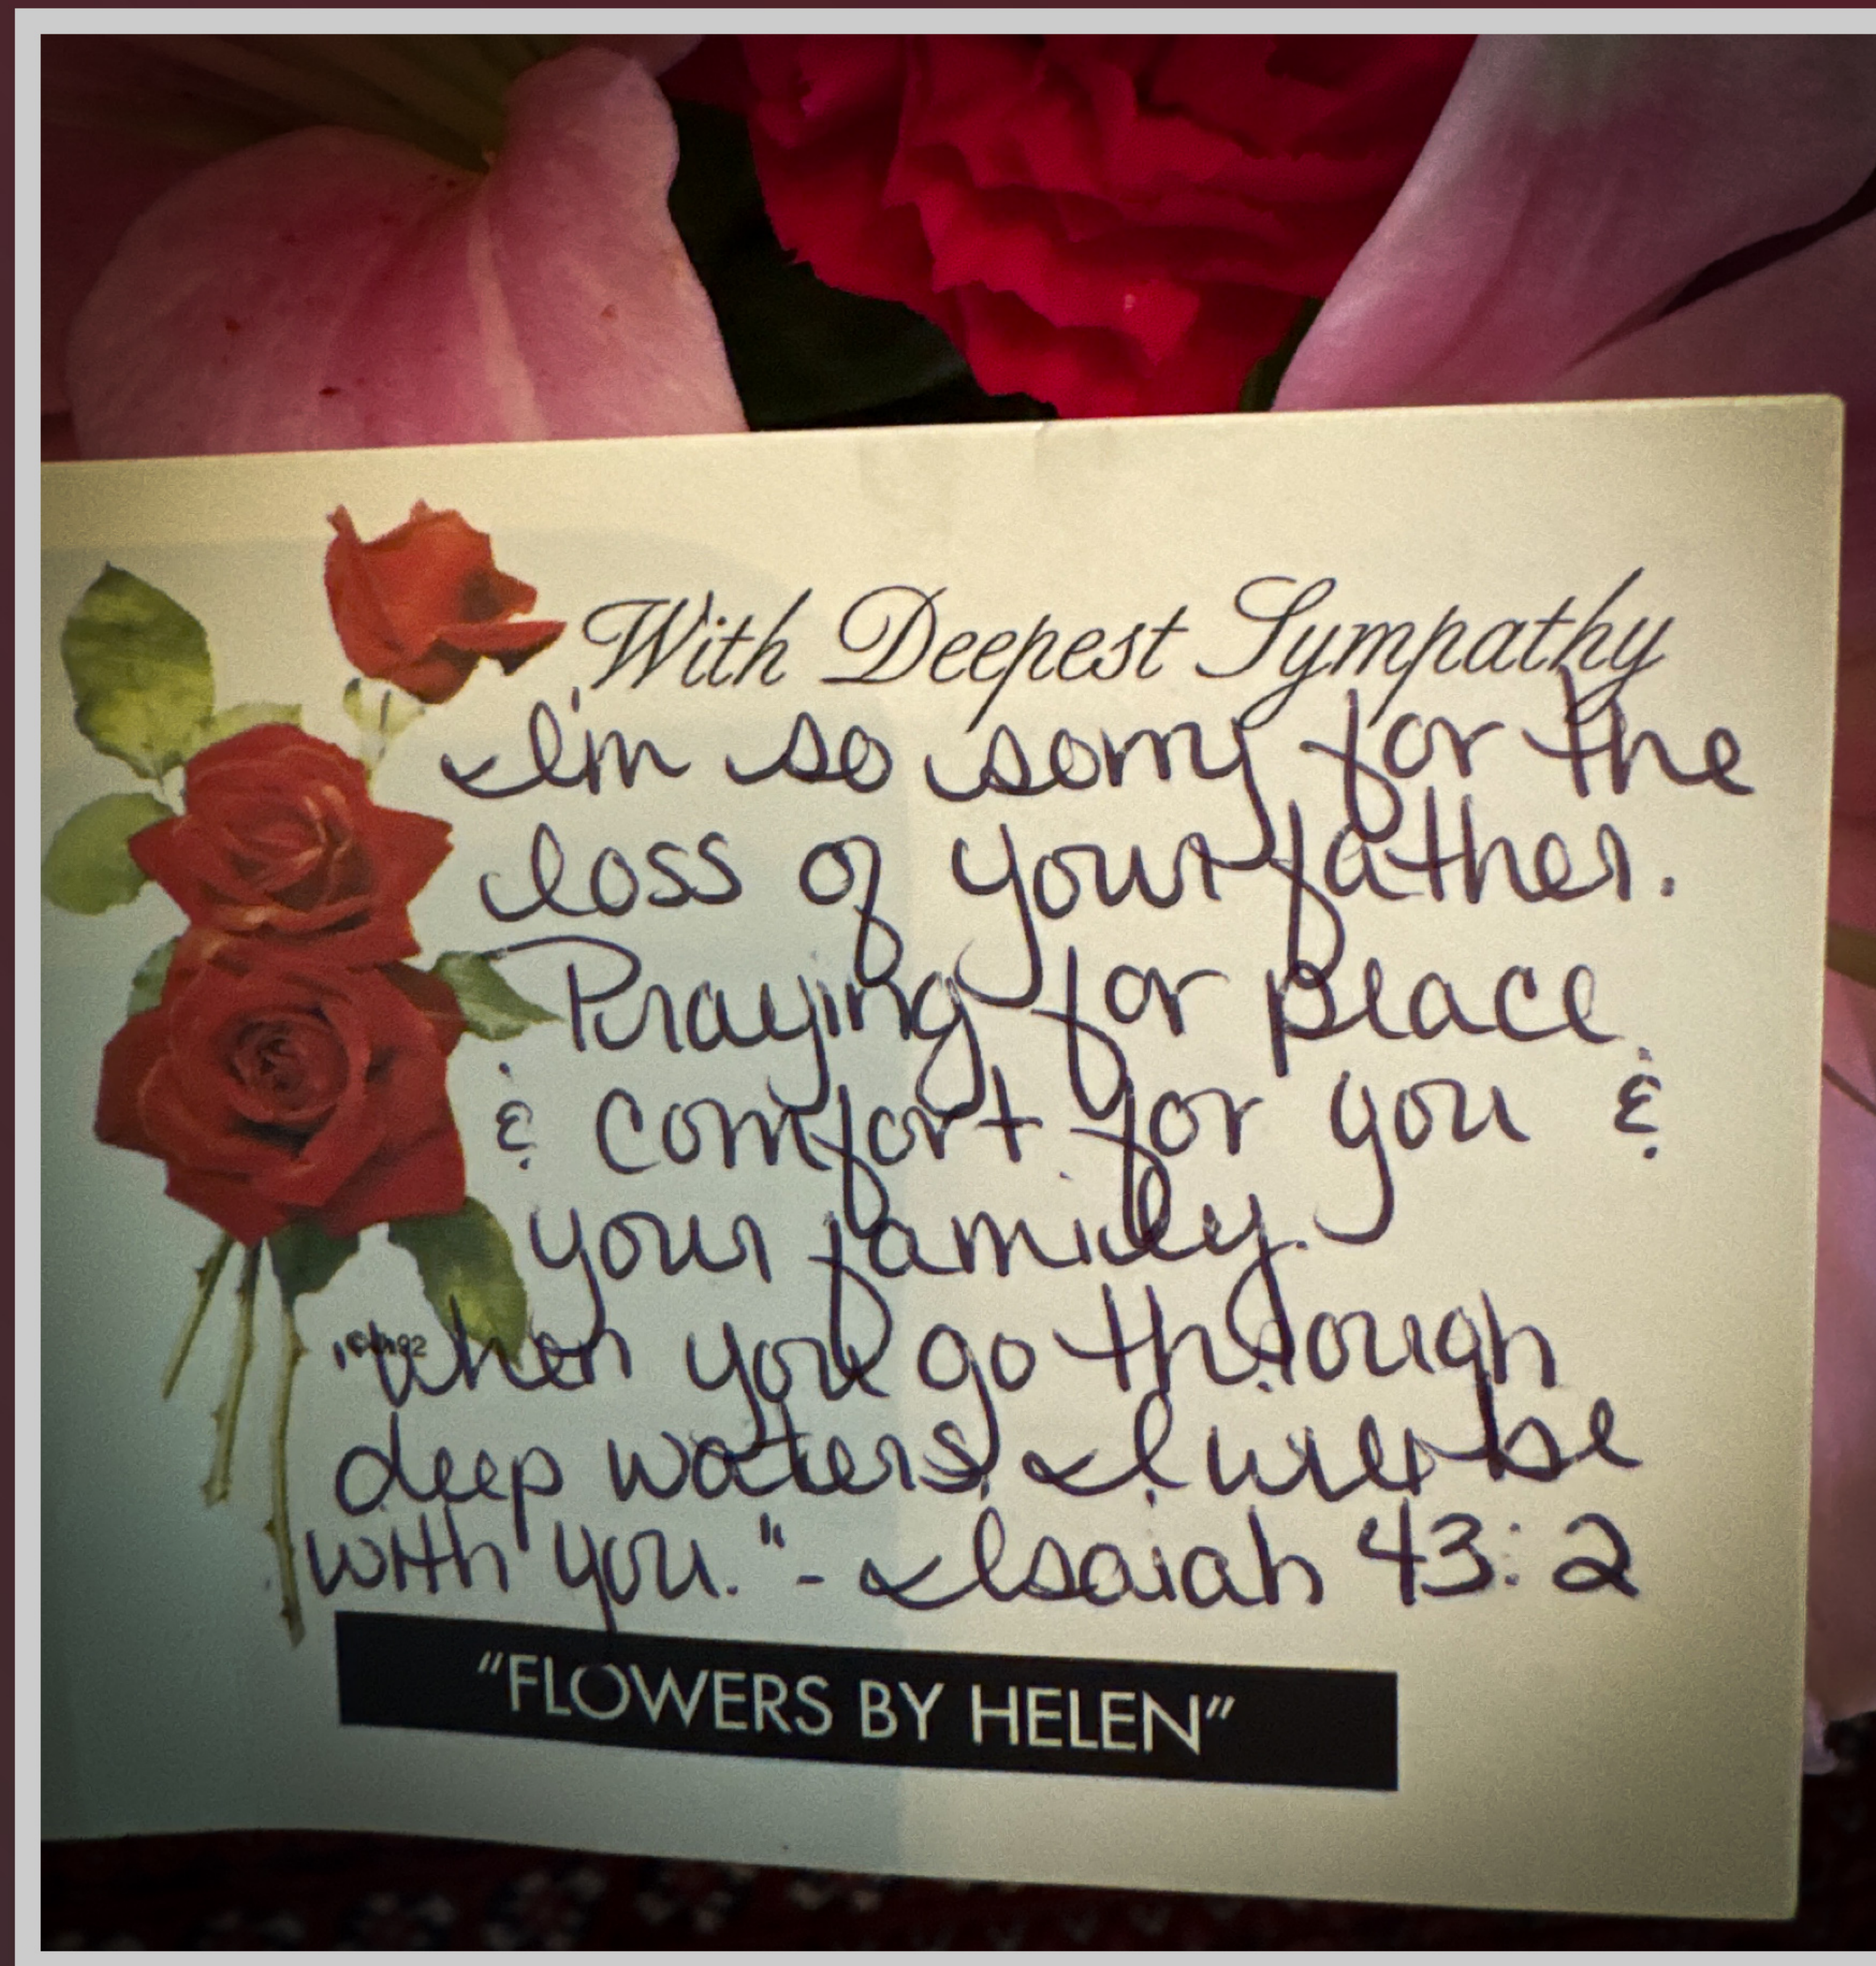

Monroe County Memorial Chapel

With Deepest Sympathy
Luther & Berta
Minor & Family
& Friends at
G.M.S.

"FLOWERS BY HELEN"

Monroe County Memorial Chapel

Monroe County Memorial Chapel

Monroe County Memorial Chapel

Monroe County Memorial Chapel

Monroe County Memorial Chapel