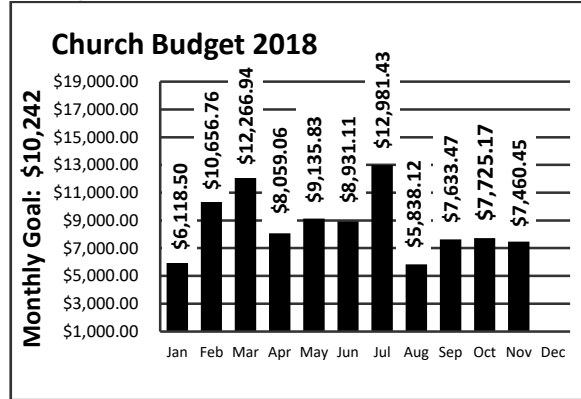

Budget

Featured Offering

Student Assistance toward 2018/19 \$6,164.26 of \$12,000

www.eastgateadventist.church

You can give online & listen to sermons

We are on Facebook too!

Church Office Information

Pastor: Eric Saylor
Cell: (509)730-5271
Email: esaylor@live.com