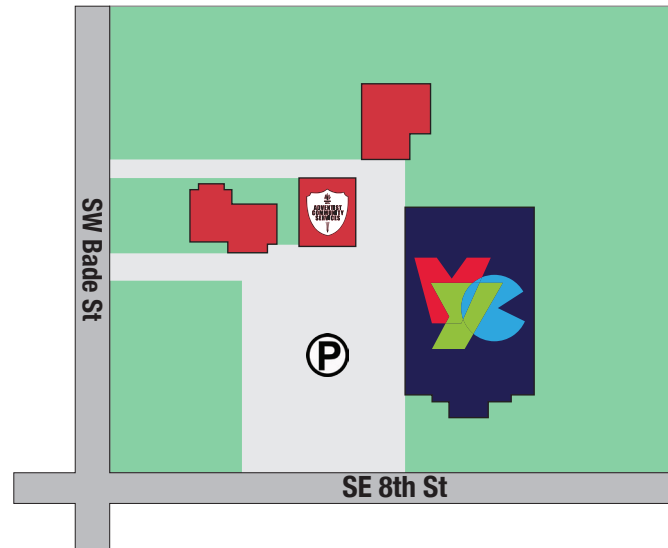

COLLEGE PLACE
**VILLAGE
CHURCH**
OF SEVENTH-DAY ADVENTISTS

Map & Directory