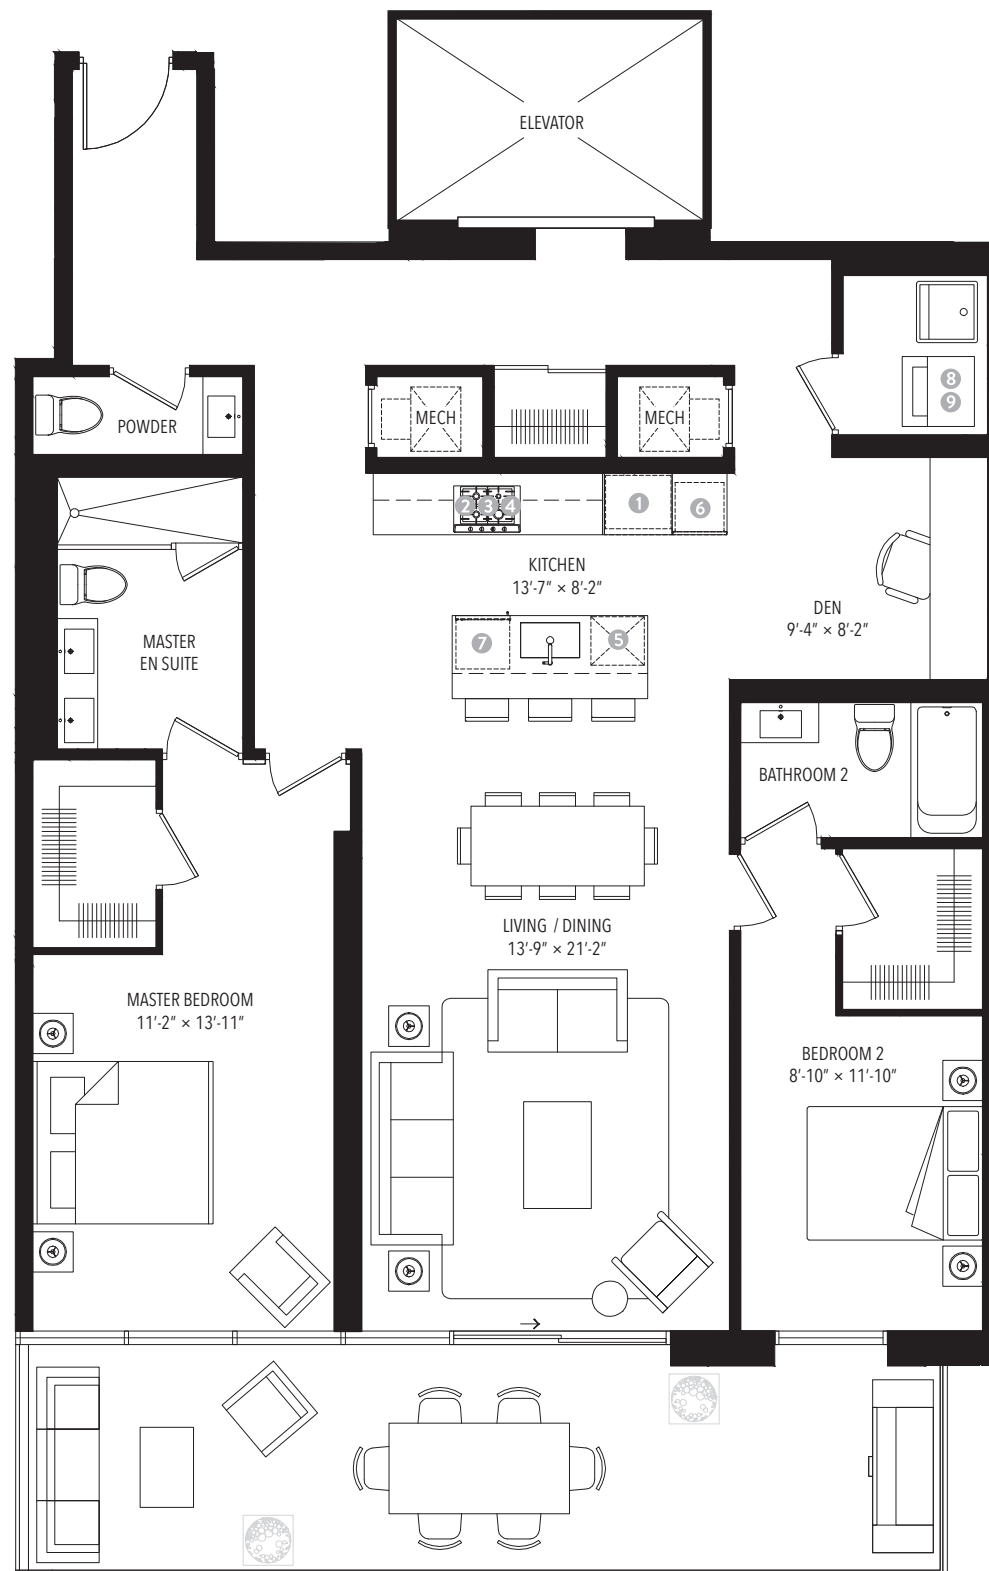

# 316

## DAVENPORT

## 2 BEDROOM + DEN

INTERIOR 1,508 SQ FT  
 EXTERIOR 285 SQ FT

### FLOOR 3

- ① MIELE FRIDGE
- ② MIELE WALL OVEN
- ③ MIELE GAS COOKTOP
- ④ MIELE HOOD FAN
- ⑤ MIELE DISHWASHER
- ⑥ MIELE MICROWAVE
- ⑦ MIELE WINE FRIDGE
- ⑧ LG WASHER
- ⑨ LG DRYER

DIMENSIONS, SIZES, SPECIFICATIONS, LAYOUTS AND MATERIALS ARE APPROXIMATE ONLY AND SUBJECT TO CHANGE WITHOUT NOTICE. E. & O. E.