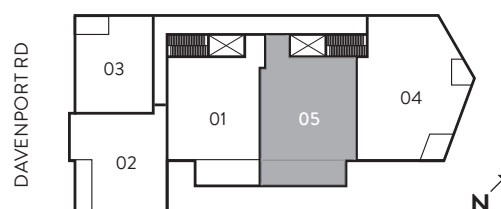

3/05

2 BEDROOM + DEN

INTERIOR 1,508 SQ FT
EXTERIOR 285 SQ FT

FLOOR 3