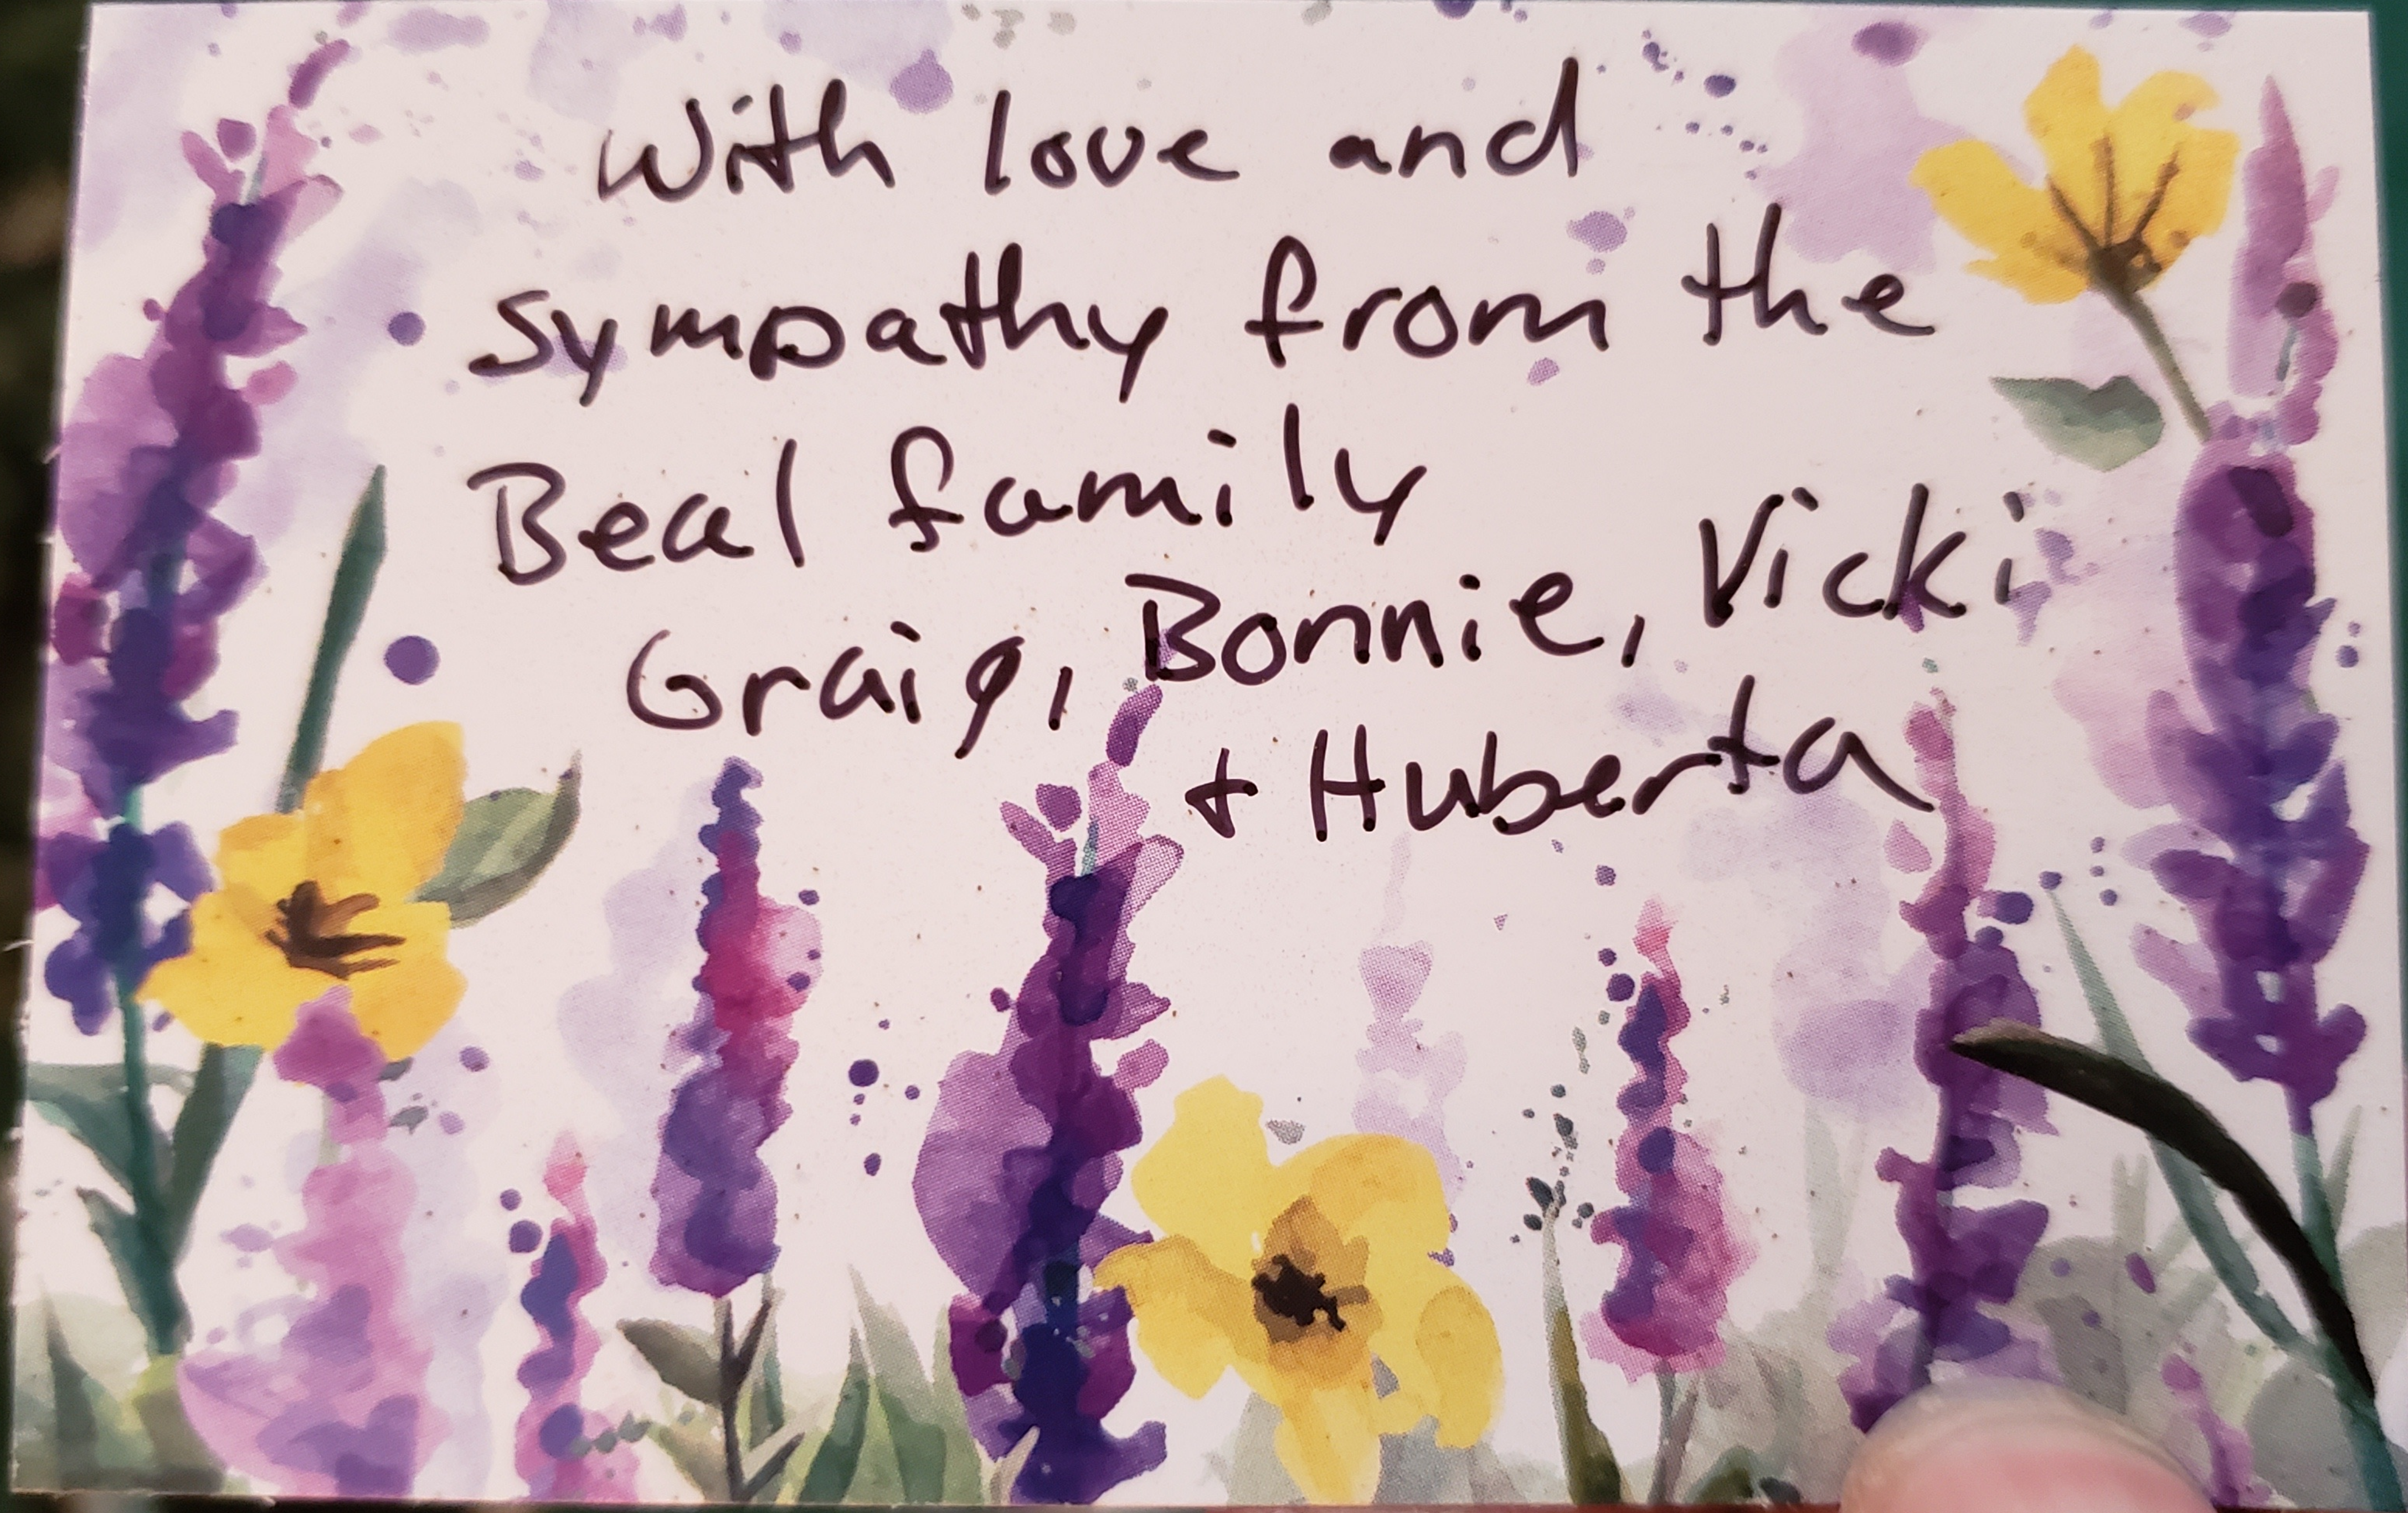

With love and
sympathy from the
Beal family
Craig, Bonnie, Vicki
& Huberta