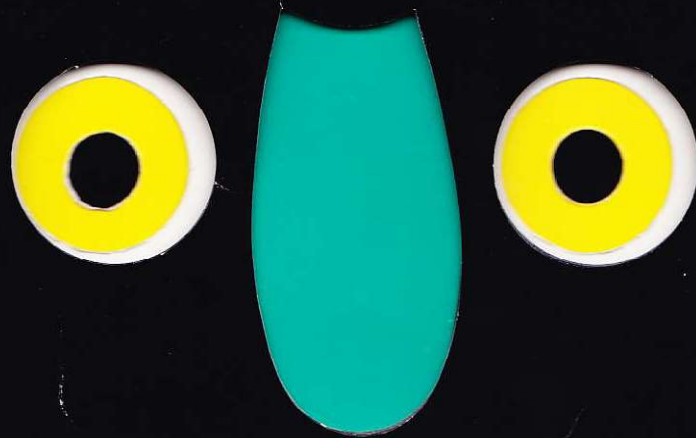

**GO AWAY,  
BIG GREEN  
MONSTER!**

by Ed Emberley

**Big  
Green Monster  
has  
two big yellow  
eyes,**

**a  
long  
bluish-greenish  
nose,**

**a  
big red mouth  
with  
sharp white teeth,**

**two  
little squiggly  
ears,**

**scraggly purple  
hair,**

**and a  
big scary green  
face!**

**But . . .**

**... YOU DON'T SCARE ME!**

**So  
GO AWAY,  
scraggly purple  
hair!**

**GO AWAY,  
two little squiggly  
ears!**

**GO AWAY,  
big red  
mouth!**