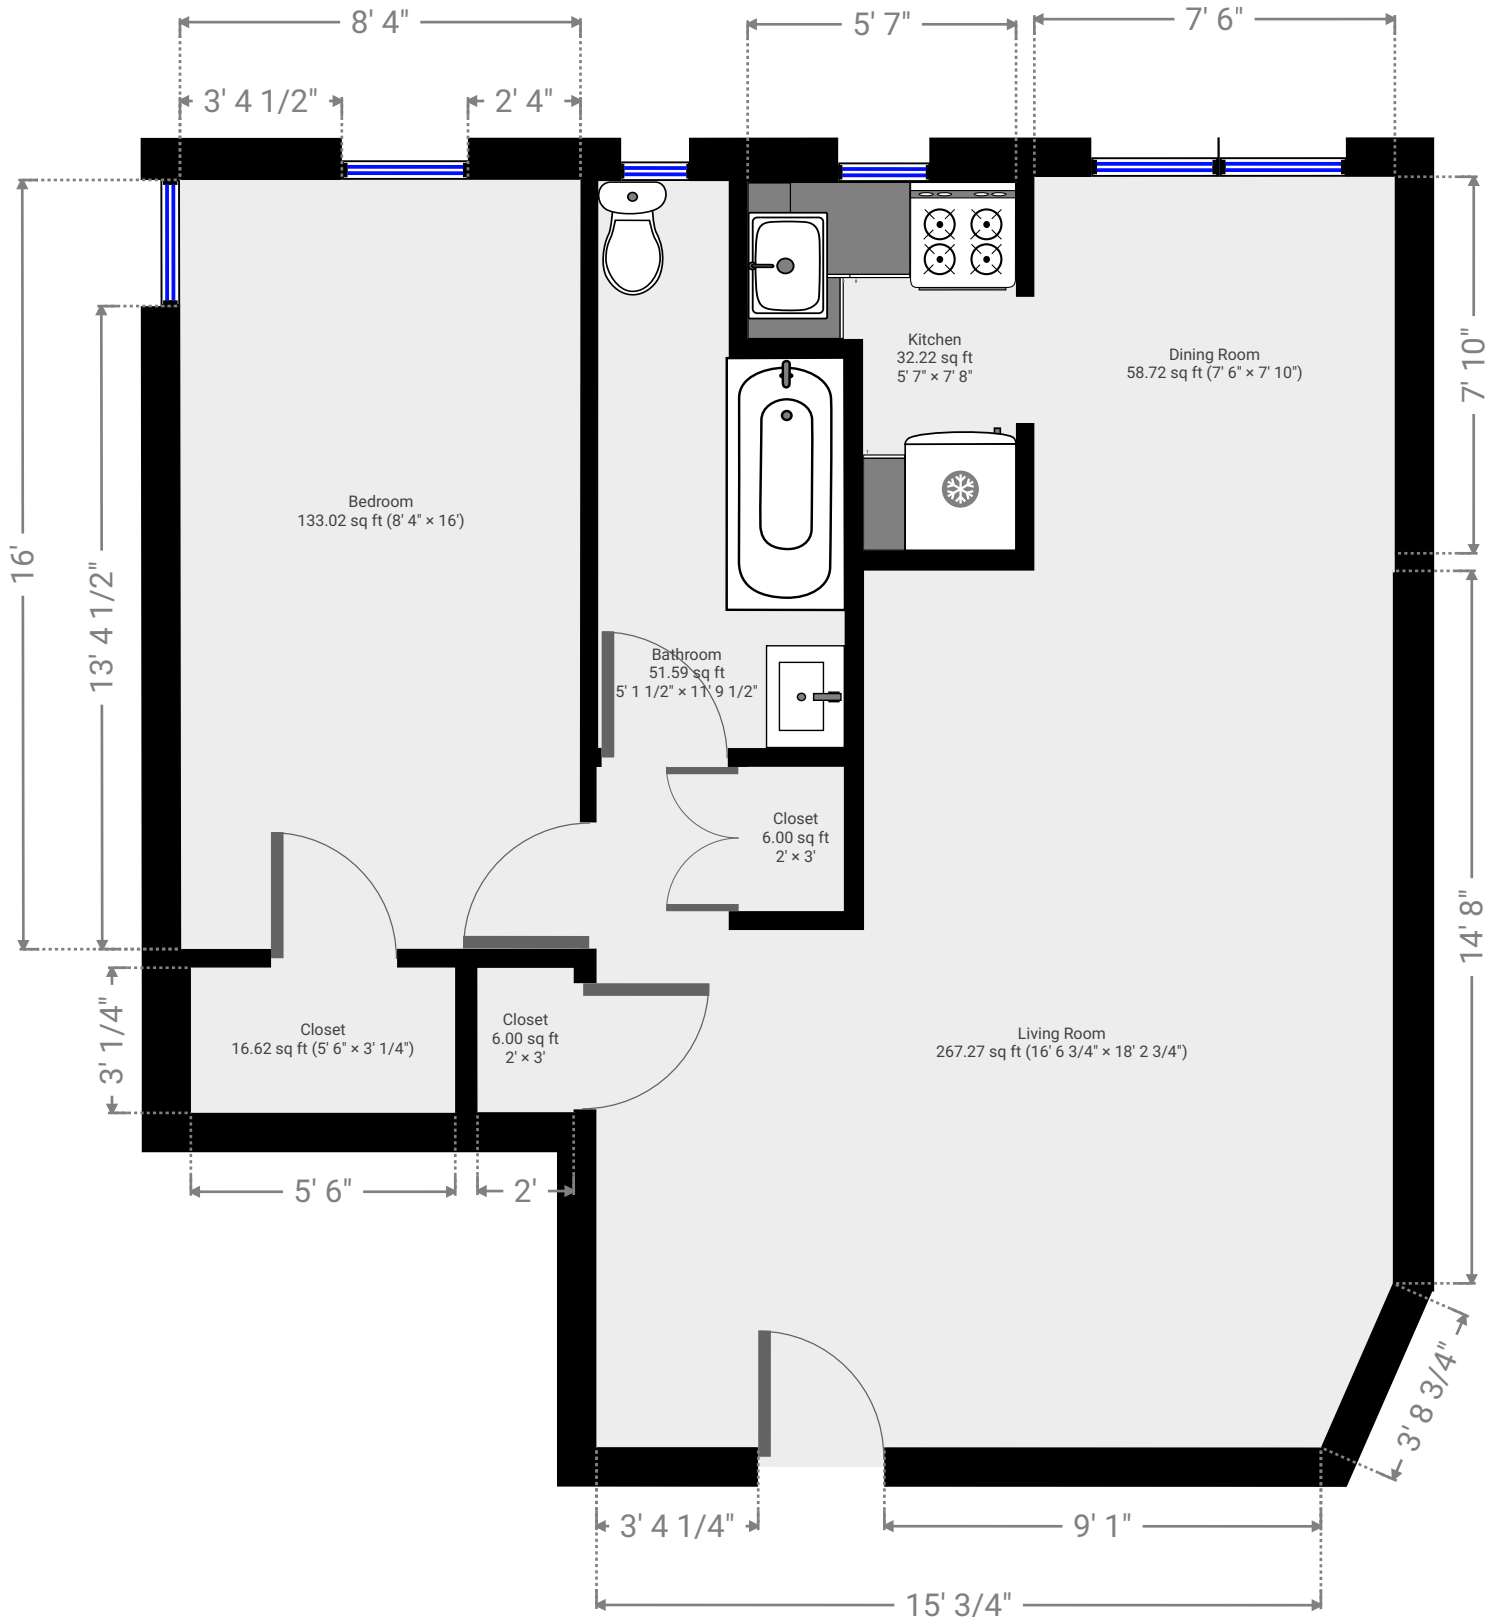

▼ 5th Floor

TOTAL AREA: 688.17 sq ft • LIVING AREA: 688.17 sq ft • ROOMS: 4

THIS FLOORPLAN IS PROVIDED WITHOUT WARRANTY OF ANY KIND. SENSOPIA DISCLAIMS ANY WARRANTY INCLUDING, WITHOUT LIMITATION, SATISFACTORY QUALITY OR ACCURACY OF DIMENSIONS.