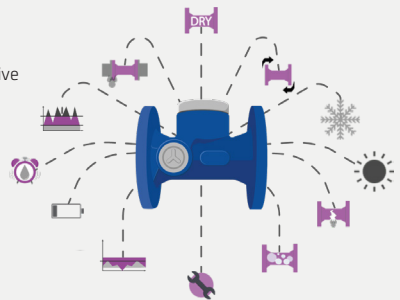

Events and alarms covered

- Dry
- Reverse meter
- Frost
- Heat
- Burst
- Air bubble
- Service flags
- Reverse flow
- Battery lifetime
- Water detection
- Overload
- Leakage