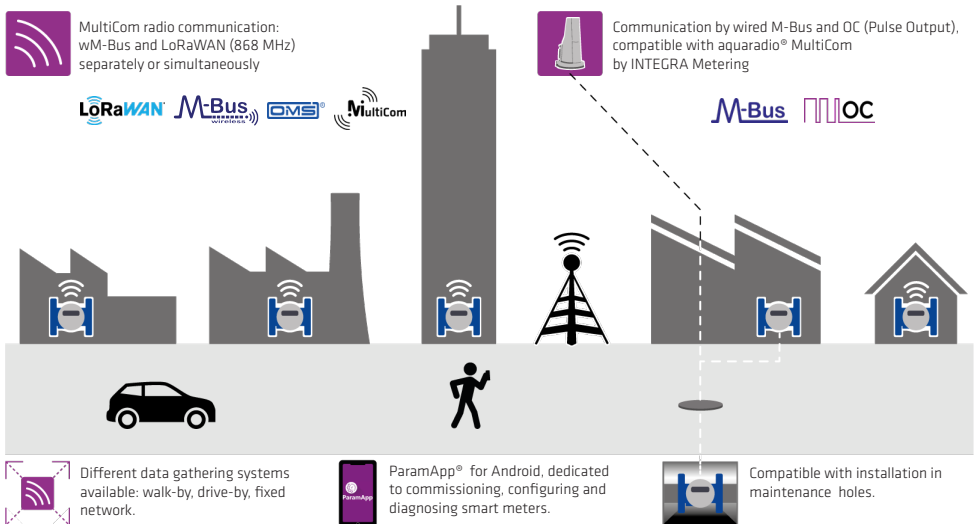

RUBIN® SONIC

The definition of precision, performance, and connectivity

With an R500 measurement class, RUBIN® SONIC ensures high accuracy even in low flow conditions. This smart meter features a broad physical compatibility from DN 50 to DN 200 and is IP 68 certified for robustness, offering a reliable choice across diverse environments with consistent, long-lasting performance over a 16-year lifespan.

About the MultiCom function:

- Provides redundancy and continuity of communication, minimizing the risk of data loss.
- Simplifies network management thanks to its versatility and easily adapts to long-term technological developments.
- Enables simultaneous communication with different protocols and physical outputs: LoRaWAN 868 MHz and wM-Bus 868 MHz, wired M-Bus, and wired pulse output.