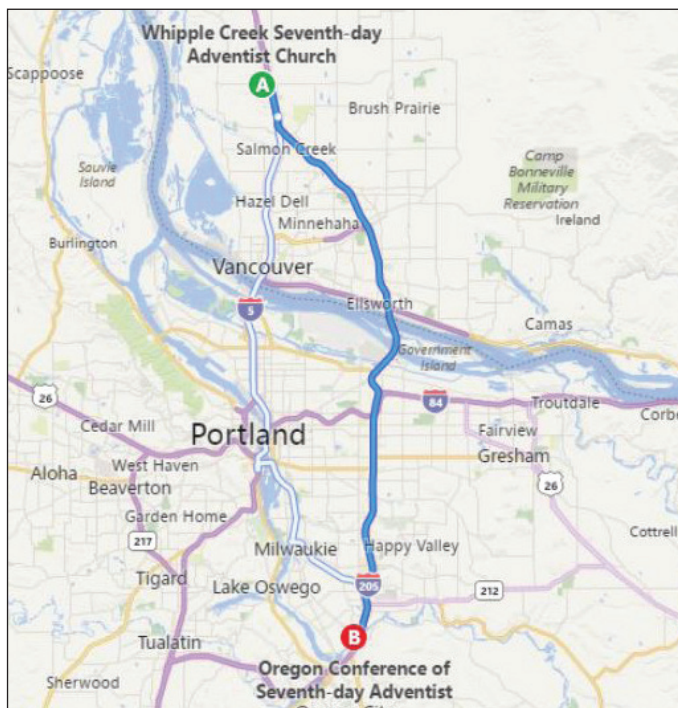

Services at Gladstone Campmeeting:

- Evening Meetings 7/18 to 7/22: 7-9 PM
- Sabbath School: 9-10 AM
- Worship Service: 10:30-12:00 PM

Directions to Gladstone Campmeeting:

1. Head east on NW 179th St toward NE 2nd Ave for 0.4 mi
2. Turn right onto the ramp to Portland for 0.3 mi
3. Merge onto I-5 S for 1.2 mi
4. Keep right to continue on I-205 S, follow signs for Salem/Northeast 134th Street for 26.4 mi
5. Take exit 11 toward Gladstone/DMV for 0.2 mi
6. Turn right onto 82nd Dr for 0.2 mi
7. Turn right onto Oatfield Rd, Destination will be on the right.

Gladstone Campmeeting

19800 Oatfield Rd
Gladstone, OR 97027

Services at Vancouver SDA Church 7/22:

- Camp meeting services will be live streamed starting at 9 AM

Directions to Vancouver SDA Church:

1. Head east on NW 179th St toward NE 2nd Ave for 0.4 mi
2. Turn right onto the ramp to Portland for 0.3 mi
3. Merge onto I-5 S for 3.5 mi
4. Take exit 5 for NE 99th St for 0.4 mi
5. Turn left onto NE 99th St for 2.0 mi
6. Continue onto NE Lalonde Dr for 0.2 mi
7. Turn left onto NE St Johns Rd, Destination will be on the right in 112 ft