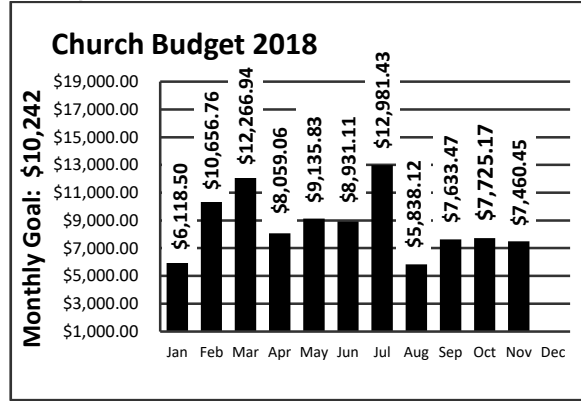

Worship Service 10:45am

** Listen to service on a personal device at 107.3 FM **

Gathering Song Praise Team
Church Alive Robert Becker
Worship in Giving Local Church Budget
Children's Story Patti Becker
Songs of Praise & Worship Praise Team
Prayer Robert Becker
Special Music Colin Peterson

"Count Your Blessings"
Piano

God's Word Pastor Eric Saylor

"God With Us"

Song of Commitment Praise Team
Prayer of Commitment Pastor Eric

"Behold, the virgin shall be with child, and bear a Son, and they shall call His name Immanuel," which is translated, "God with us."

Matthew 1:23NKJV

Worship Leader: Robert Becker
Praise Team: Jason & Nicole Malik & Friends
Pianist Today: Lily Ionescu-Tajti and Emily Heagy
Greeters: Carol Reiswig and David Meyer
Lead Deacon: Alex Colter
AV Leader: Bob Daniel and Ryan Daniel

Budget

Featured Offering

Student Assistance toward 2018/19 $6,182.01 of $12,000

www.eastgateadventist.church

*You can give online & listen to sermons
We are on Facebook too!*

Church Office Information

Pastor: Eric Saylor
Cell: (509)730-5271
Email: esaylor@live.com

Need Pastoral Assistance? Either the Elder on Duty or Pastor Eric can be contacted.

Elder on Duty Rob Becker
Cell Number: (509) 301-9500
Email address: robbecker2@yahoo.com

Office Email Stan Maxted
Email: office@eastgateadventist.church

Regarding Office Hours:
Tuesday, Wednesday & Friday
9:00am – 1:00pm

Bulletin Deadline
Wednesdays by 11:00 am

380 N Tausick Way, Walla Walla, WA 99362
(509) 529-9933

Sunset: Tonight – 4:09pm Next Friday – 4:08pm