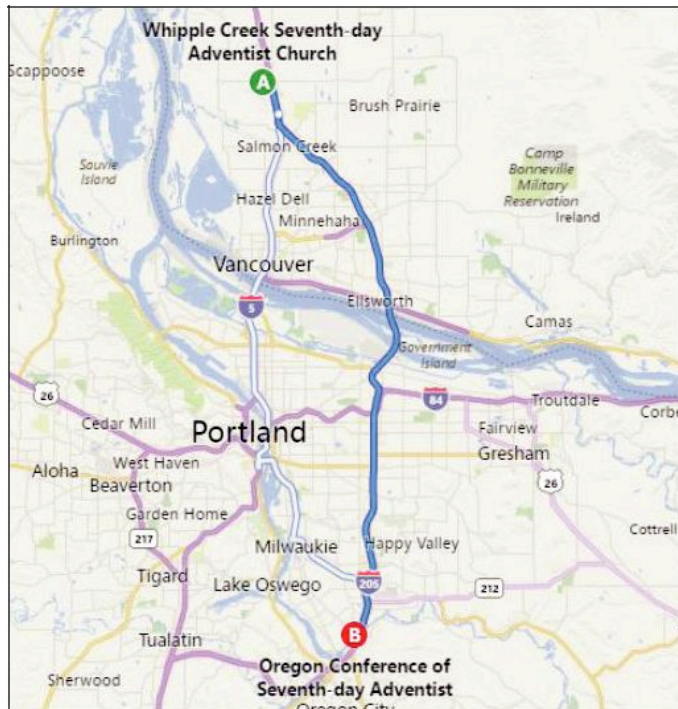

## Directions to Gladstone Camp Meeting:

1. Head east on NW 179th St toward NE 2nd Ave for 0.4 mi
2. Turn right onto the ramp to Portland for 0.3 mi
3. Merge onto I-5 S for 1.2 mi
4. Keep right to continue on I-205 S, follow signs for Salem/Northeast 134th Street for 26.4 mi
5. Take exit 11 toward Gladstone/DMV for 0.2 mi
6. Turn right onto 82nd Dr for 0.2 mi
7. Turn right onto Oatfield Rd, Destination will be on the right.

### Gladstone Camp Meeting

19800 Oatfield Rd  
Gladstone, OR 97027

## Services at Vancouver SDA Church 7/21:

- Camp meeting services will be live streamed starting at 9 AM
- Live Streaming is also available at [www.oregonconference.org](http://www.oregonconference.org)

## Directions to Vancouver SDA Church:

1. Head east on NW 179th St toward NE 2nd Ave for 0.4 mi
2. Turn right onto the ramp to Portland for 0.3 mi
3. Merge onto I-5 S for 3.5 mi
4. Take exit 5 for NE 99th St for 0.4 mi
5. Turn left onto NE 99th St for 2.0 mi
6. Continue onto NE Lalonde Dr for 0.2 mi
7. Turn left onto NE St Johns Rd, Destination will be on the right in 112 ft