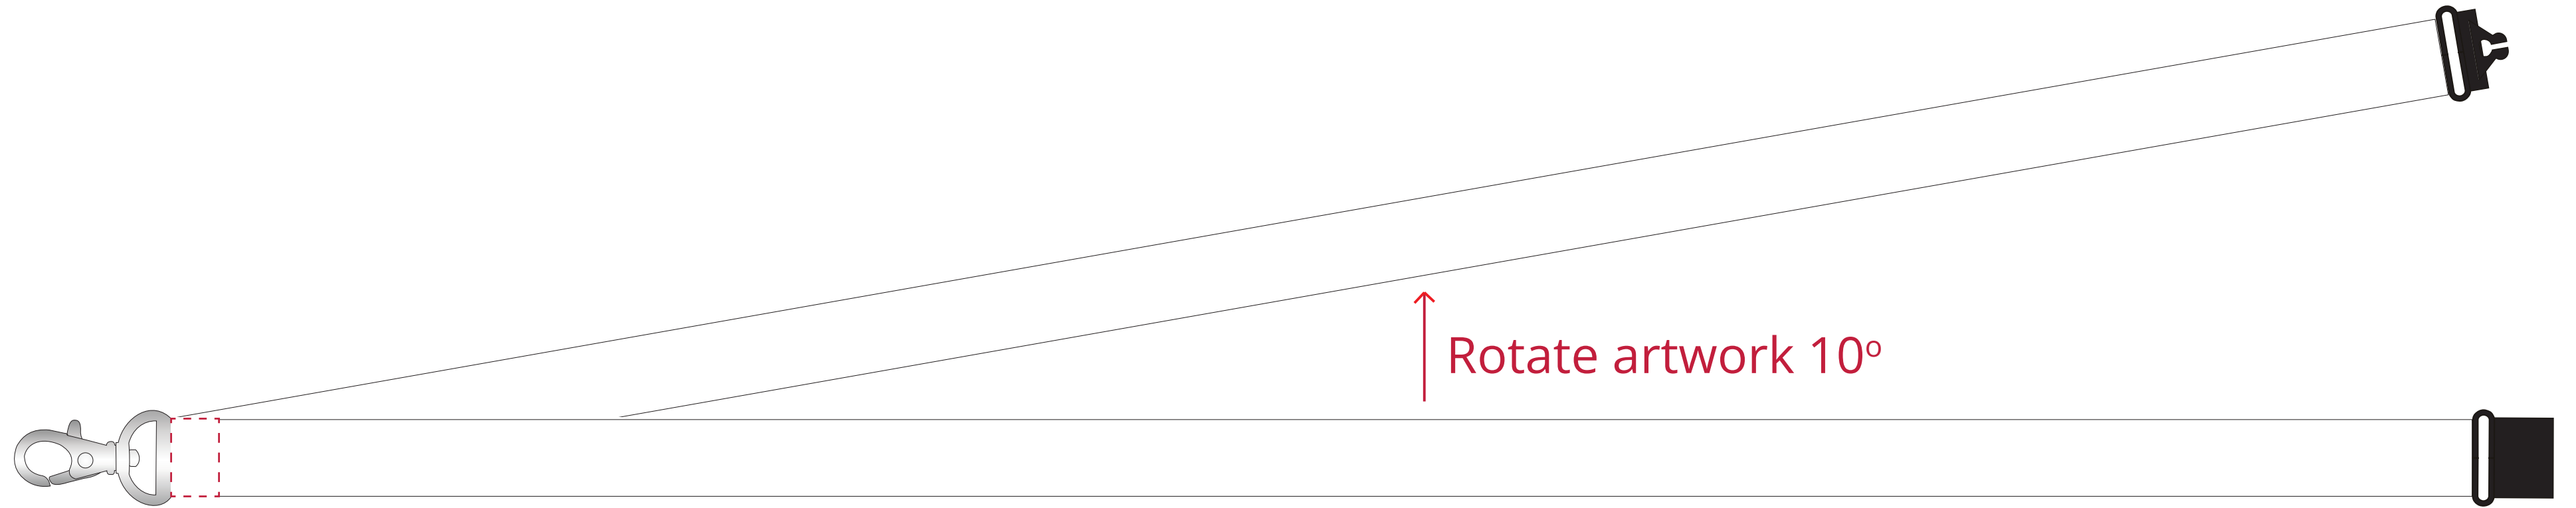

YOUR VISUAL PROOF (1 of 2)

Keep logo/text at least 10mm from clip
to avoid stitching

YOUR VISUAL PROOF (2 of 2)

Visual scale 50%.