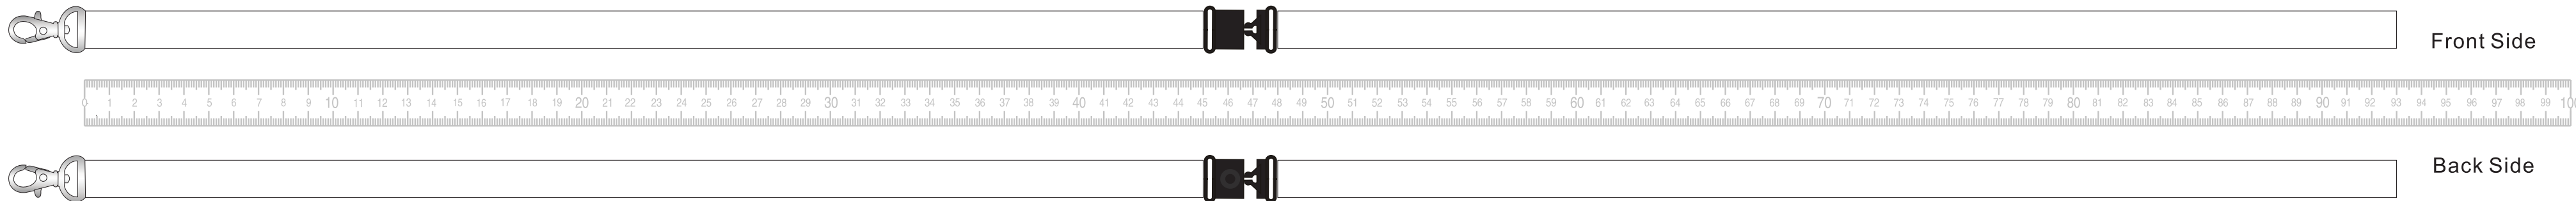

YOUR VISUAL PROOF (1 of 2)

Keep logo/text at least 10mm from clip
to avoid stitching

YOUR VISUAL PROOF (2 of 2)

Visual scale 50%.