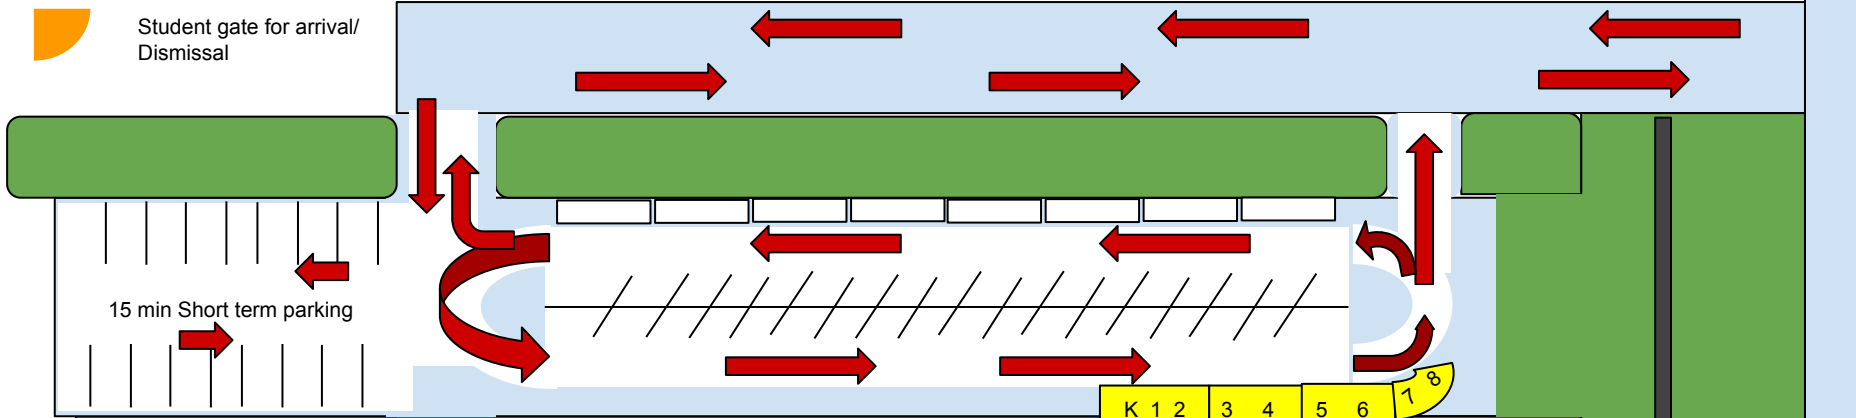

NO parking student drop off and pick up

Traffic Flow direction

Chain link fence divider

Student gate for arrival/  
Dismissal

Represent parking spaces

Shankel Road

15 min Short term parking

K 1 2 3 4 5 6 7 8

K 1 2 3 4 5 6 7 8

Dismissal Line Up

School Building

Playground