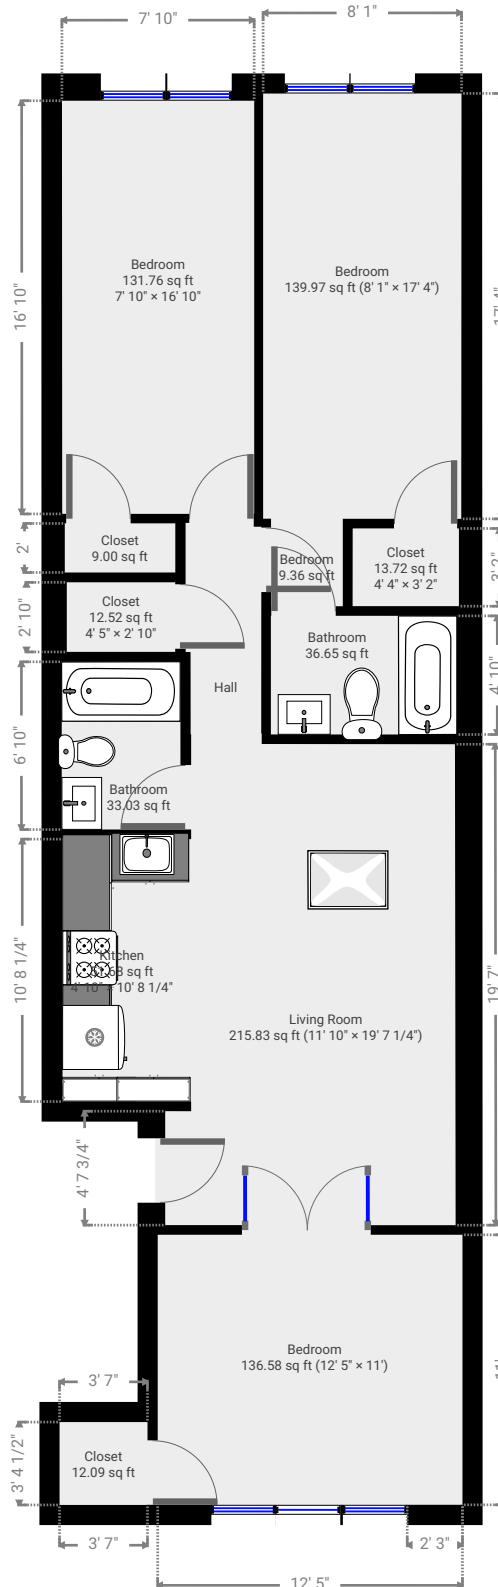

# 95 Eldert #3

95 Eldert, 11221 New York, NY, United States  
TOTAL AREA: 1005.23 sq ft • LIVING AREA: 1005.23 sq ft • FLOORS: 1 • ROOMS: 6

SUBMITTED BY Tatiana Shreider  
t.shreider@hlresidential.com

## ▼ 3rd Floor

TOTAL AREA: 1005.23 sq ft • LIVING AREA: 1005.23 sq ft • ROOMS: 6

THIS FLOORPLAN IS PROVIDED WITHOUT WARRANTY OF ANY KIND. SENSOPIA DISCLAIMS ANY WARRANTY INCLUDING, WITHOUT LIMITATION, SATISFACTORY QUALITY OR ACCURACY OF DIMENSIONS.