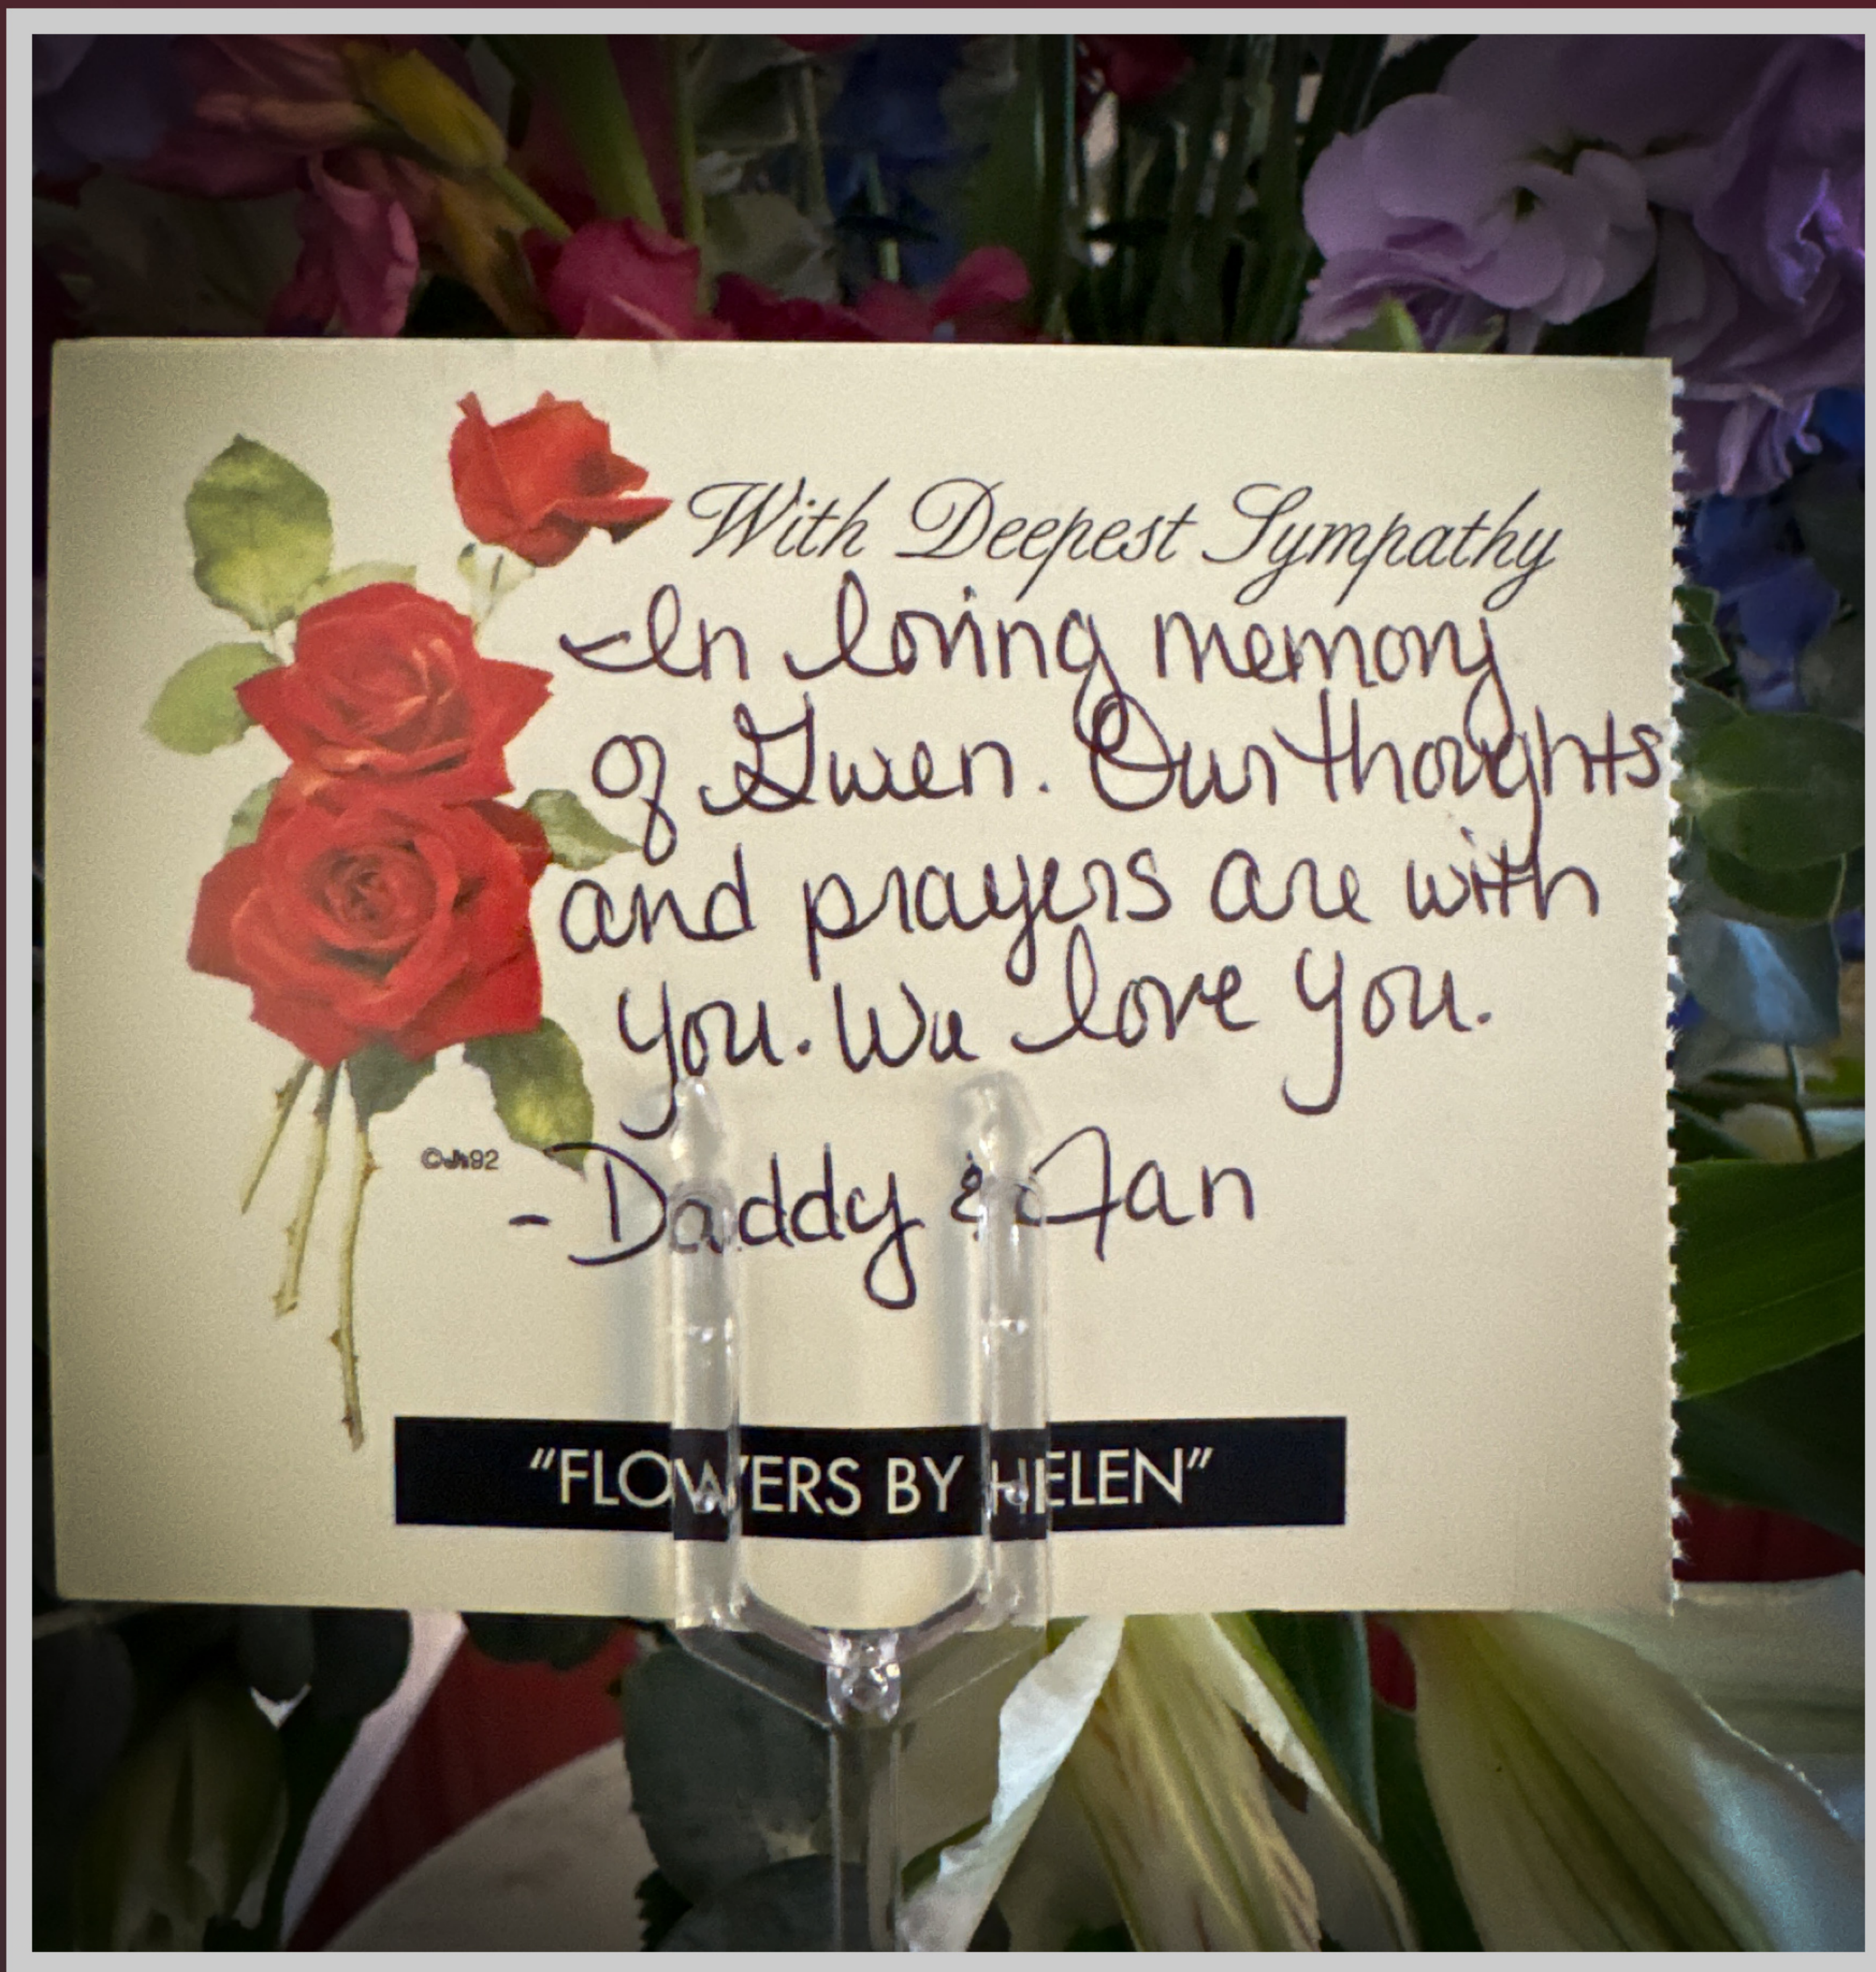

Monroe County Memorial Chapel

With Deepest Sympathy
In loving memory
of Luven. Our thoughts
and prayers are with
you. We love you.
- Daddy & Jan

©1992

"FLOWERS BY HELEN"