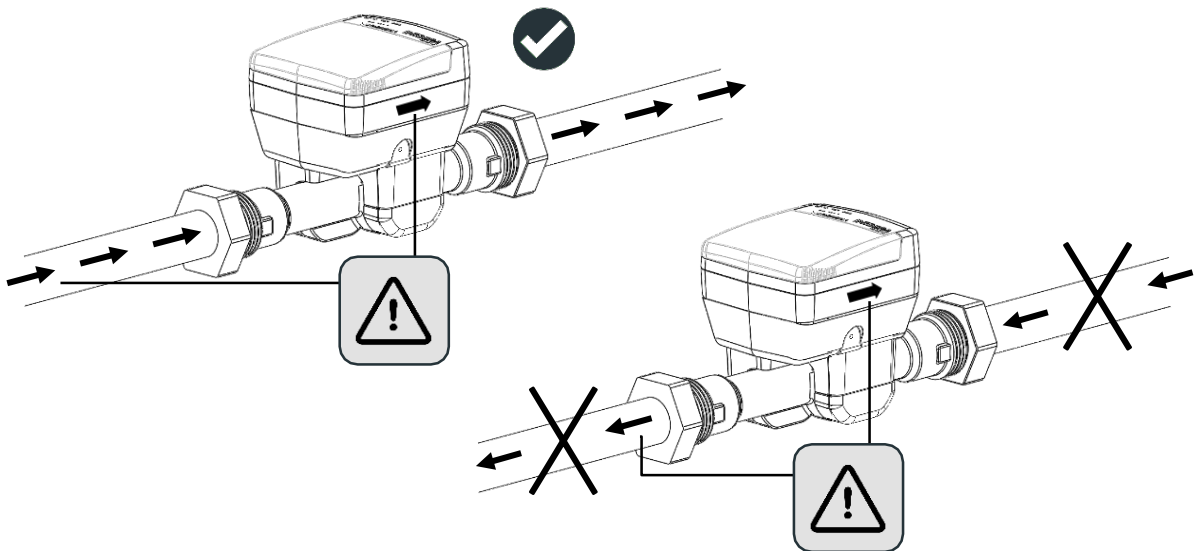

Color	Open Collector	M-Bus
Yellow	Temper	-
Green	Flow direction	-
White	Pulse	M-Bus
Brown	Ground	M-Bus

TSO-MB TSO-OC TSO-W4 TSO-W8