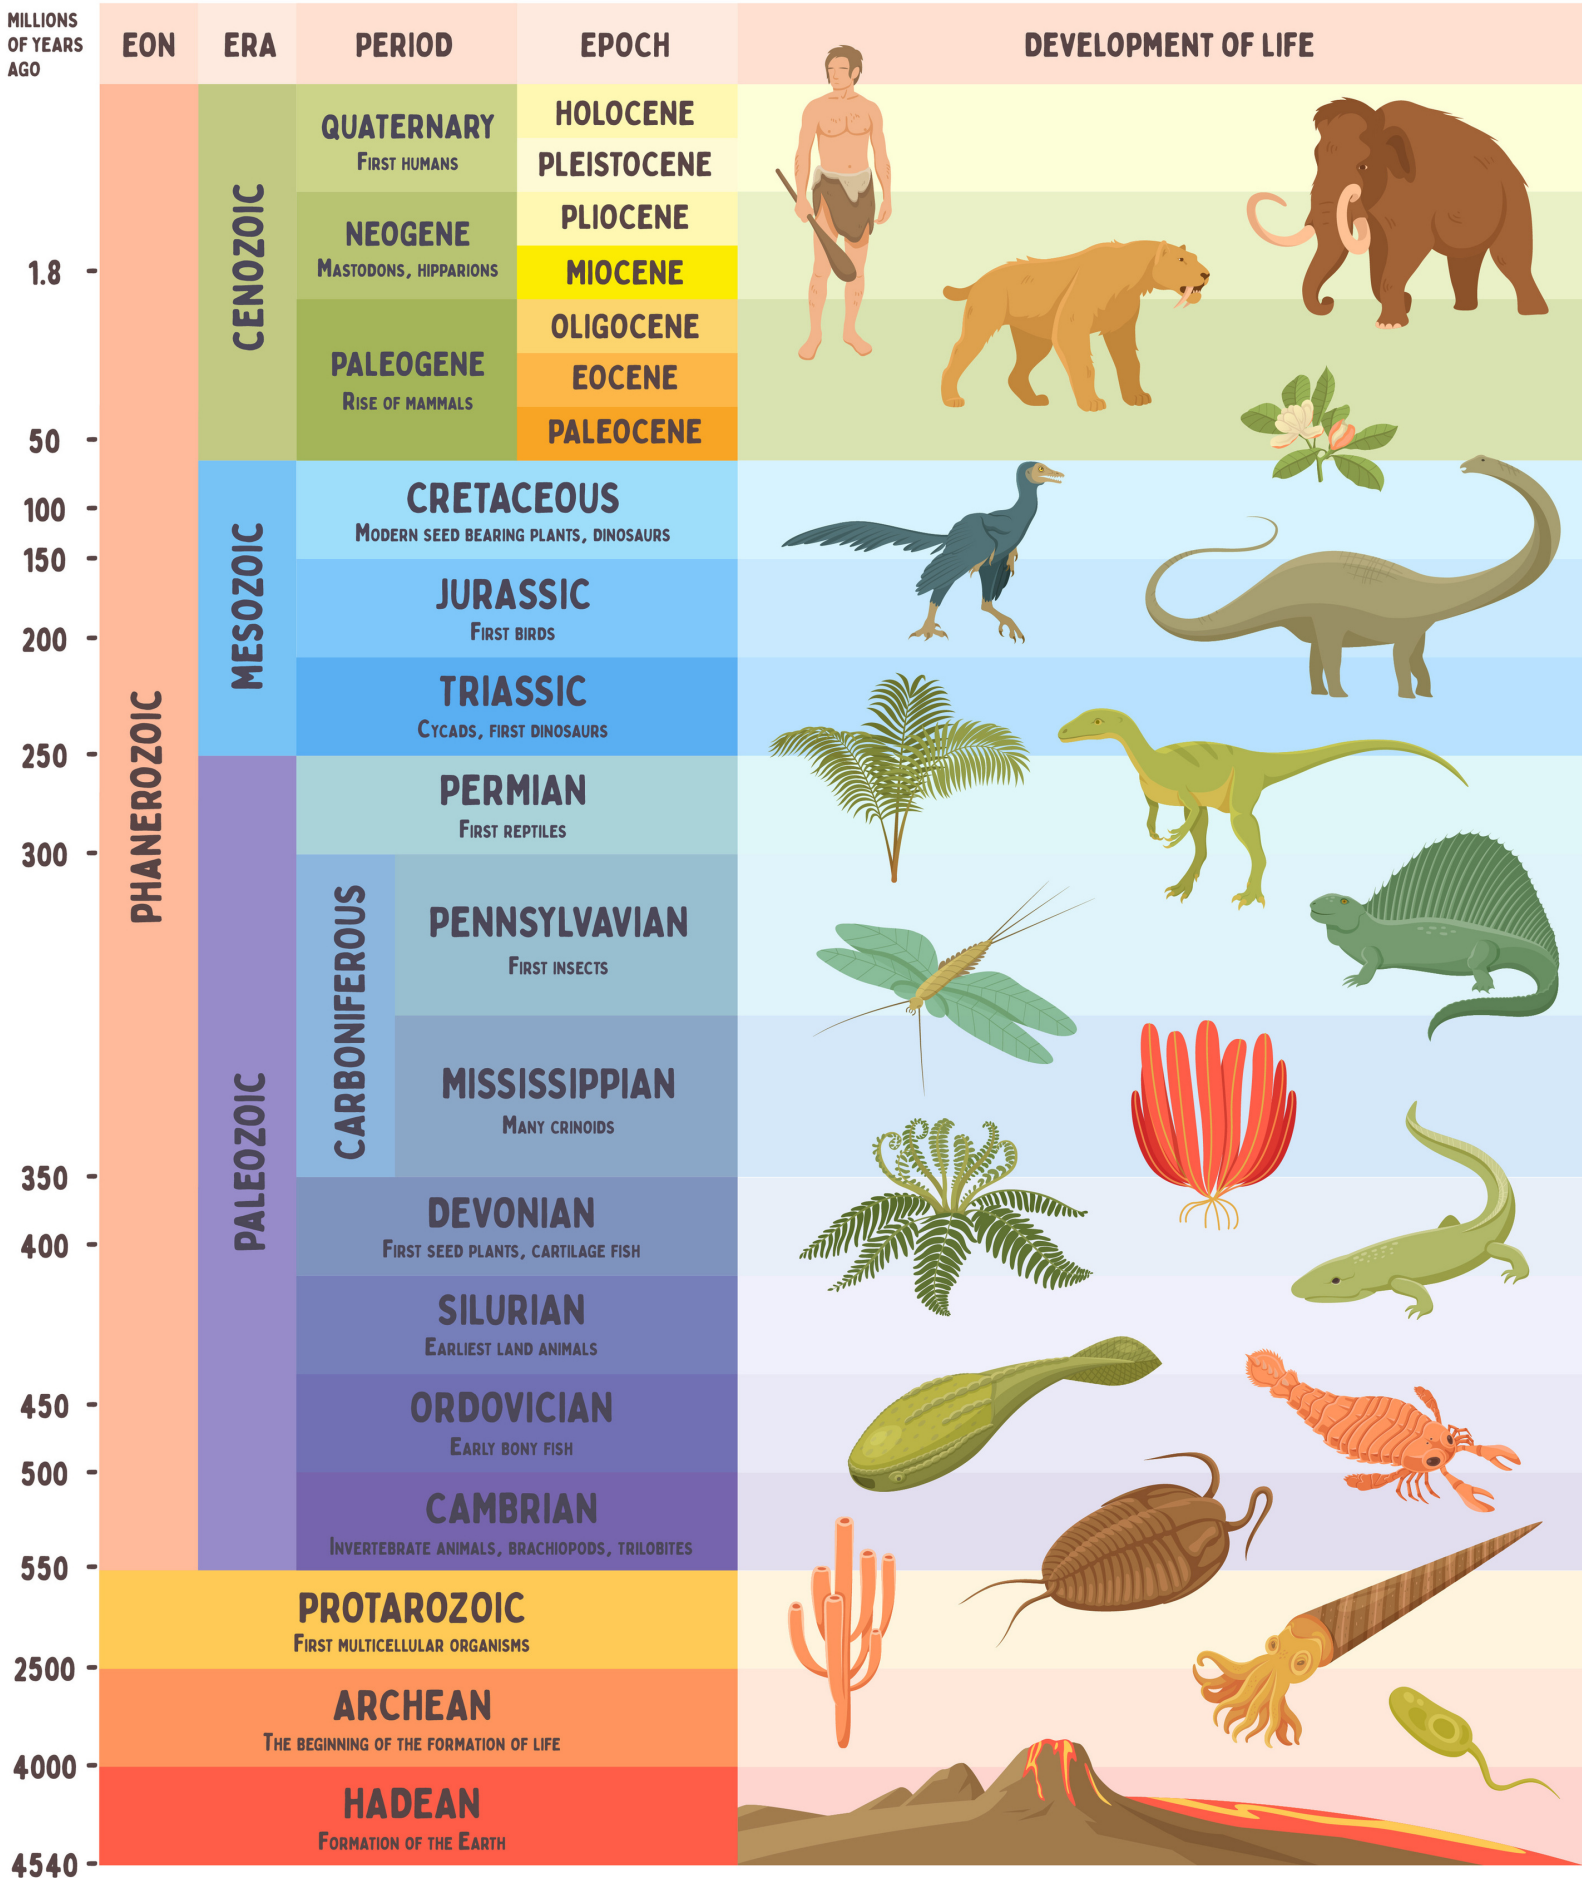

GEOLOGIC TIMELINE

MILLIONS OF YEARS AGO

4540