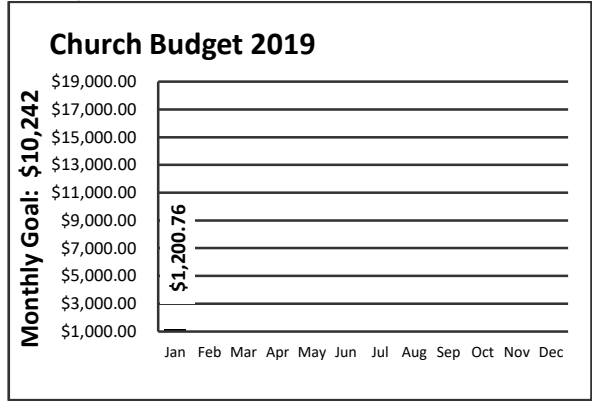

Worship Service 10:45am

** Listen to service on a personal device at 107.3 FM **

Welcome to Praise Praise Team
Children’s Story Harry Arriola
Songs of Praise & Worship Praise Team
Prayer Marlien Arriola
God’s Word Pastor Eric Saylor

“This is My Story”

Prayer of Commitment Pastor Eric
Song of Response Praise Team
Community Life Marlien Arriola
Benediction Marlien Arriola

*We invite you to share your Offerings at the door as you leave the sanctuary today.
Offering for the day;
Upper Columbia Conference Advance*

Our Focus Text for this Morning is:

“And they overcame him by the blood of the Lamb and by the word of their testimony, and they did not love their lives to the death.”

Revelation 12:11

Worship Leader: Marlien Arriola
Praise Team: Kim Boyd & Friends
Pianist Today: Kevin Waite
Greeters Shellie Stiltz & Ryan Daniel
Lead Deacon: Dwight Bartlett
AV Leader: Bob Daniel and Ryan Daniel

Budget

Featured Offering

Student Assistance toward 2018/19 $9,375.42 of $12,000

www.eastgateadventist.church

You can give online & listen to sermons

We are on Facebook too!

Church Office Information

Pastor: Eric Saylor
Cell: (509)730-5271
Email: esaylor@live.com

Office Email Stan Maxted
Email: office@eastgateadventist.church

Need Pastoral Assistance? Either the Elder on Duty or Pastor Eric can be contacted.

Elder on Duty Marlien Arriola
Cell Number: (509) 386-3447
Email address: harriola3112@msn.com

Regarding Office Hours:
Tuesday, Wednesday & Friday
9:00am – 1:00pm

Bulletin Deadline
Wednesdays by 11:00 am

380 N Tausick Way, Walla Walla, WA 99362
(509) 529-9933

Sunset: Tonight – 4:43 pm/Next Friday – 4:38pm