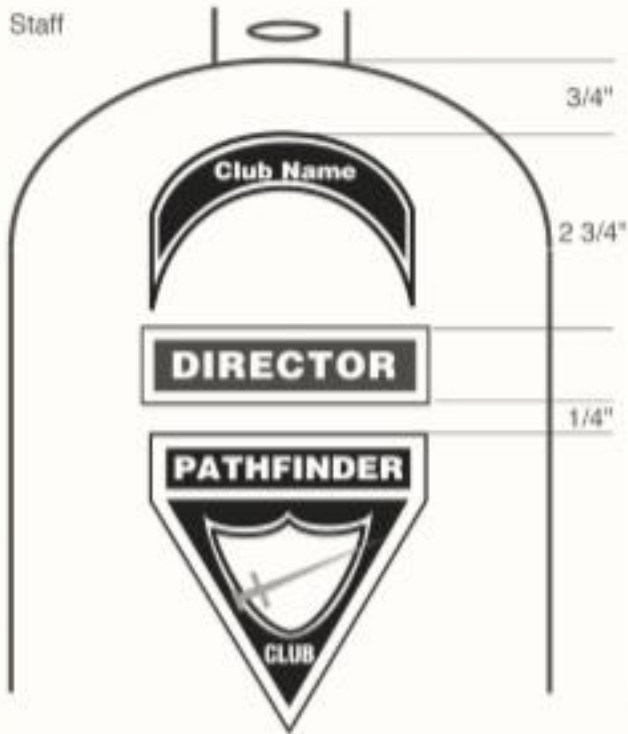

Sash and Front Pockets

Right Sleeve

Staff

Pathfinder

Left Sleeve

With Conference/Union Patch

Without Conference Patch

Patch spacing may need to be adjusted depending on the size of the Conference patch and the chevrons and/or Master Guide Star.