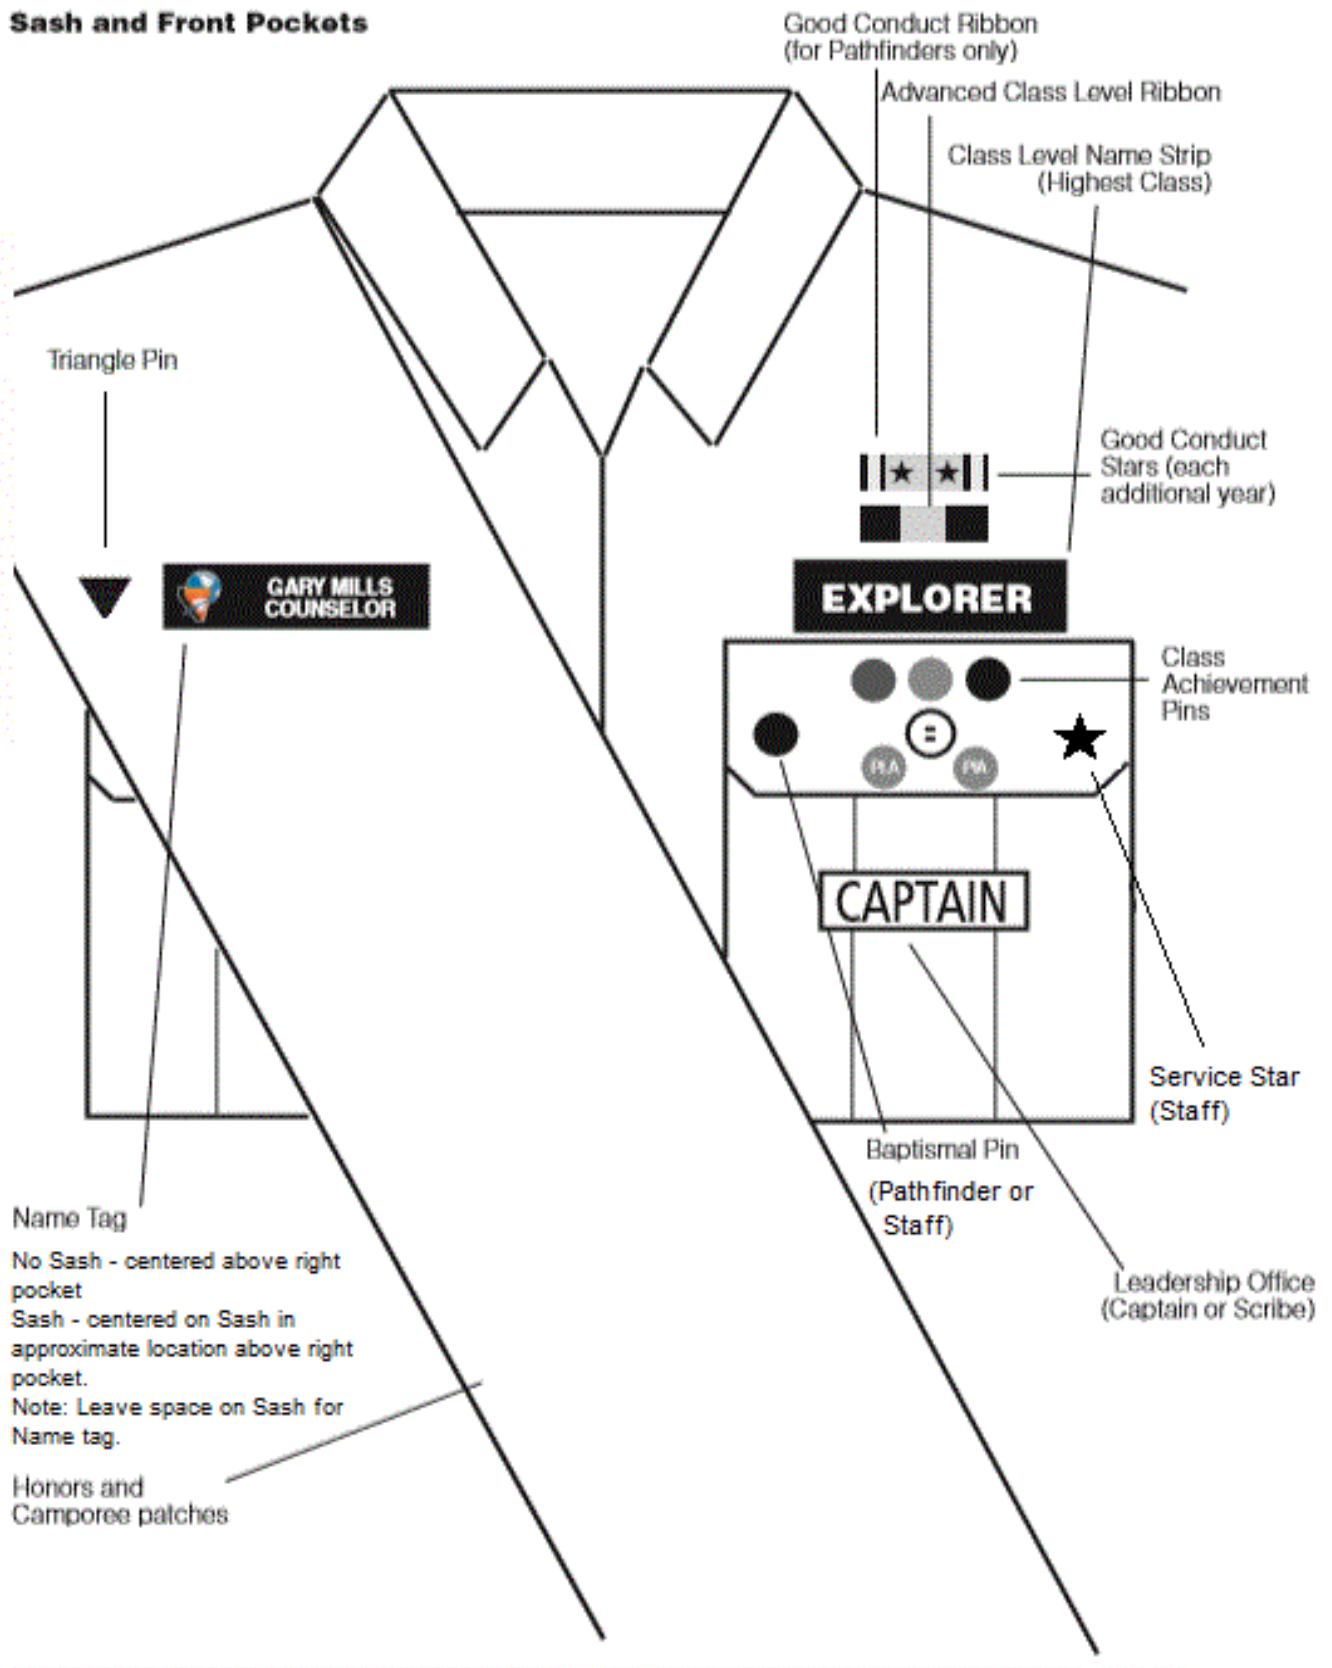

Sash and Front Pockets

Right Sleeve

Staff

Pathfinder

Left Sleeve

With Conference/Union Patch

Without Conference Patch

Patch spacing may need to be adjusted depending on the size of the Conference patch and the chevrons and/or Master Guide Star.