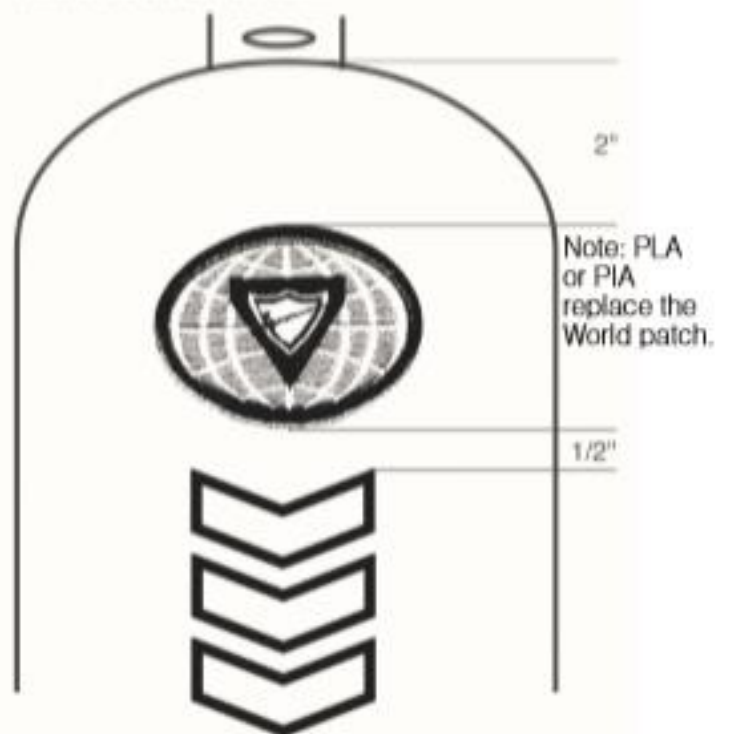

Sash and Front Pockets

Right Sleeve

Staff

Pathfinder

Left Sleeve

With Conference/Union Patch

Without Conference Patch

Patch spacing may need to be adjusted depending on the size of the Conference patch and the chevrons and/or Master Guide Star.