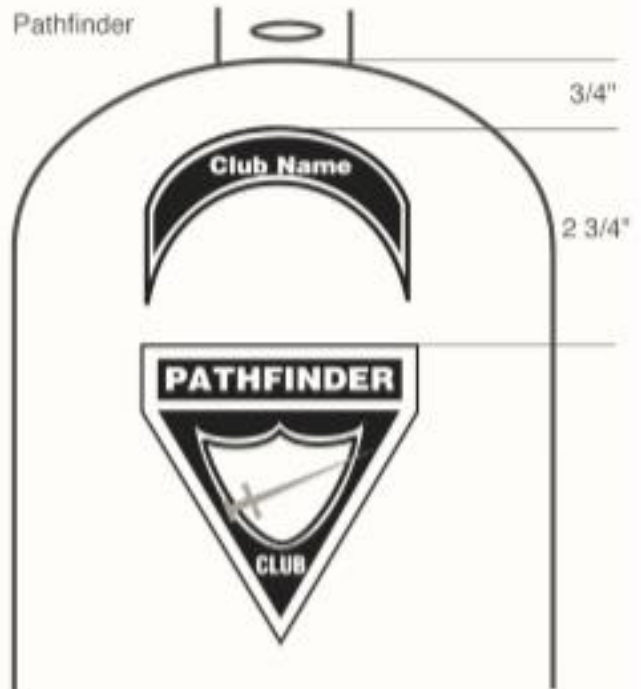

Sash and Front Pockets

Right Sleeve

Staff

Pathfinder

Left Sleeve

With Conference/Union Patch

Without Conference Patch

Patch spacing may need to be adjusted depending on the size of the Conference patch and the chevrons and/or Master Guide Star.