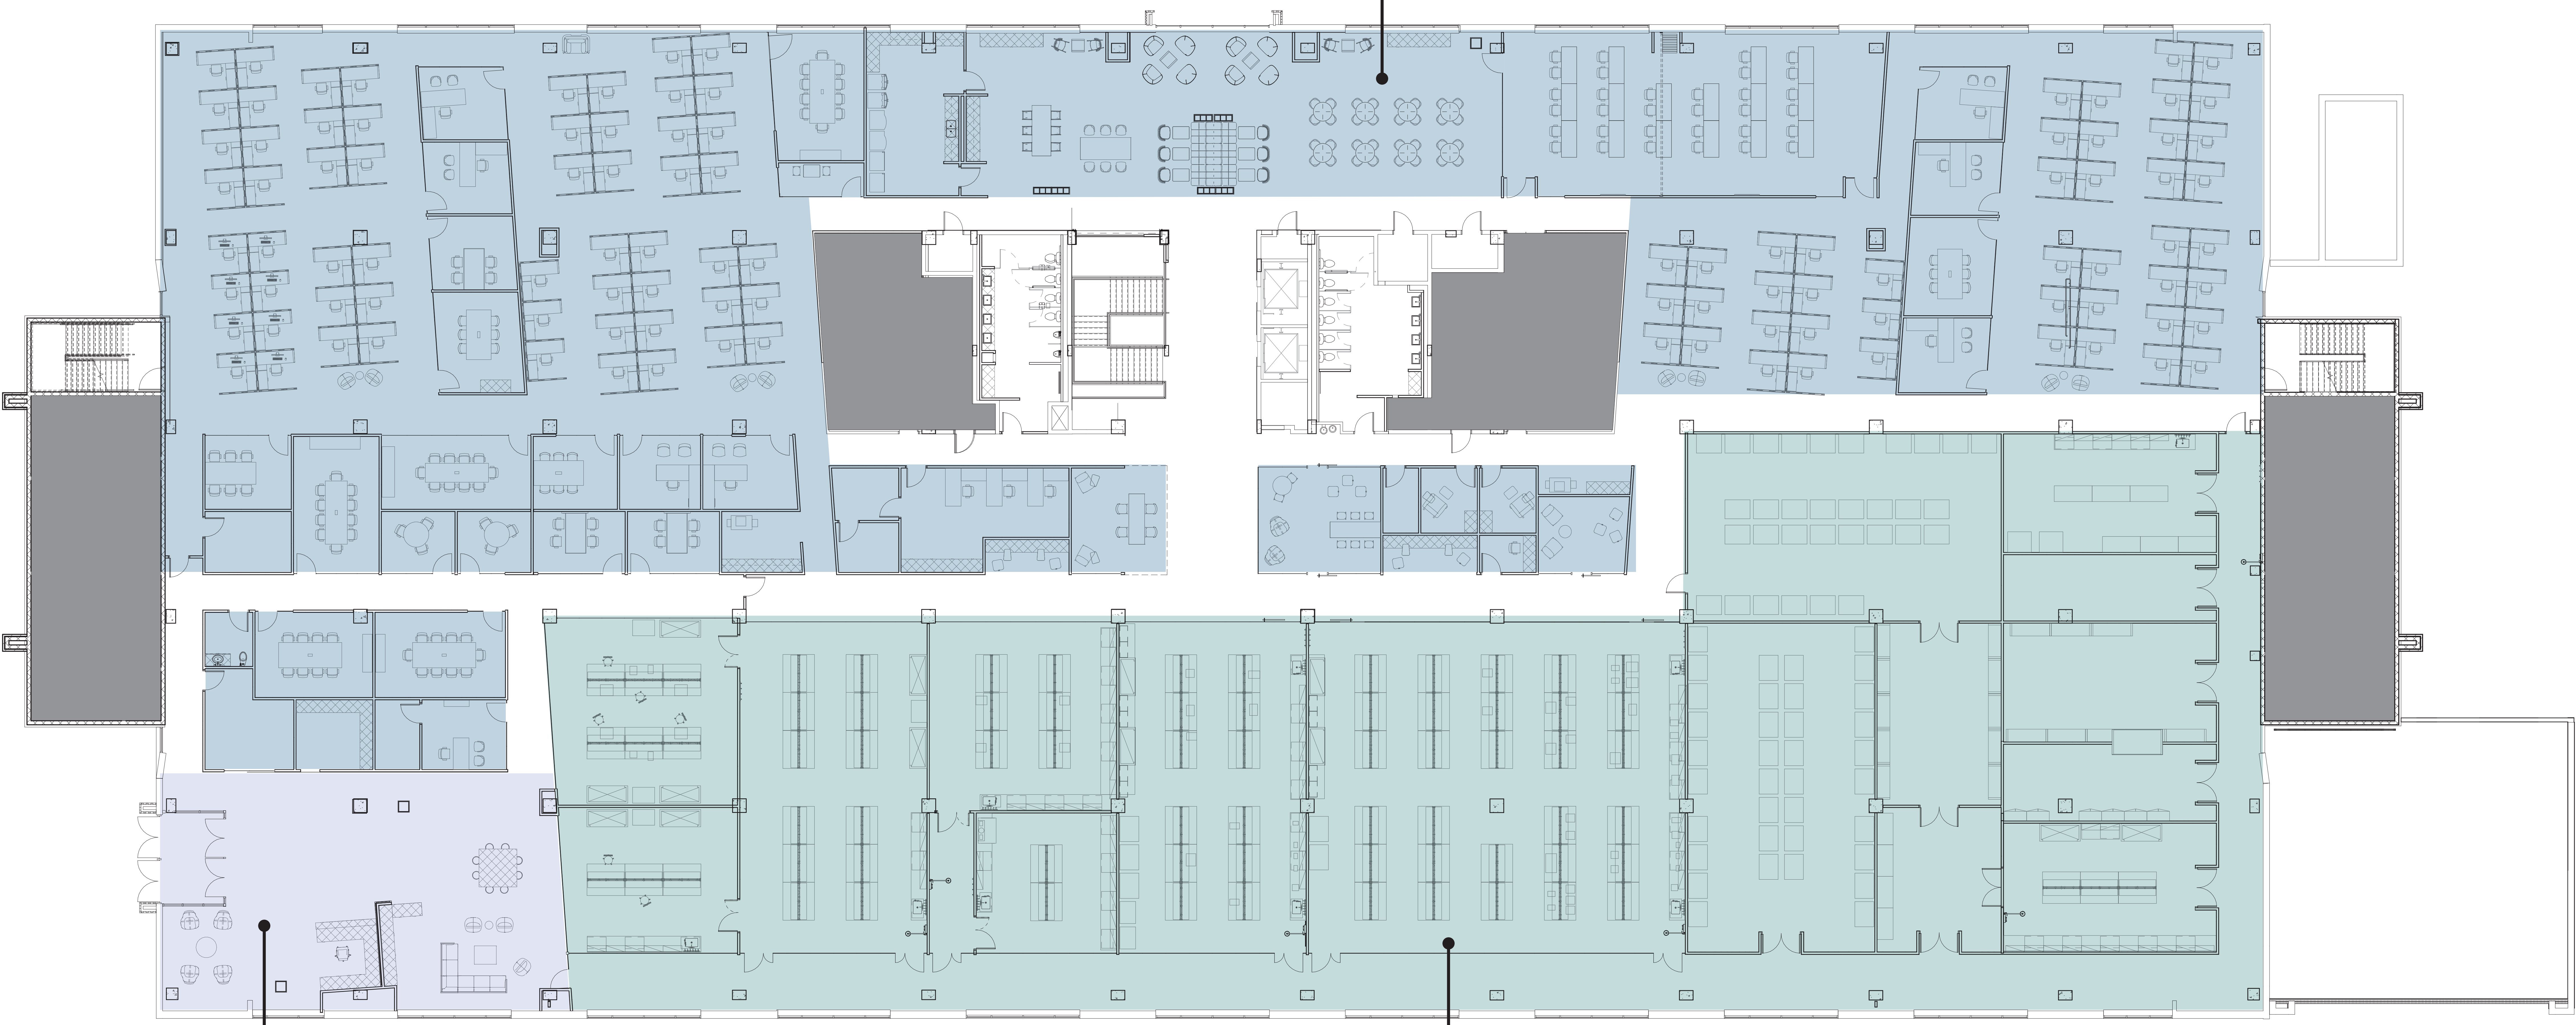

OFFICES & FLEXIBLE WORK SPACE

VISITOR LOBBY

QUALITY CONTROL LABORATORY

## LEVEL TWO

NOVAVAX

NOVAVAX HEADQUARTERS / 700 QUINCE ORCHARD ROAD / plans & concept renders / 2021