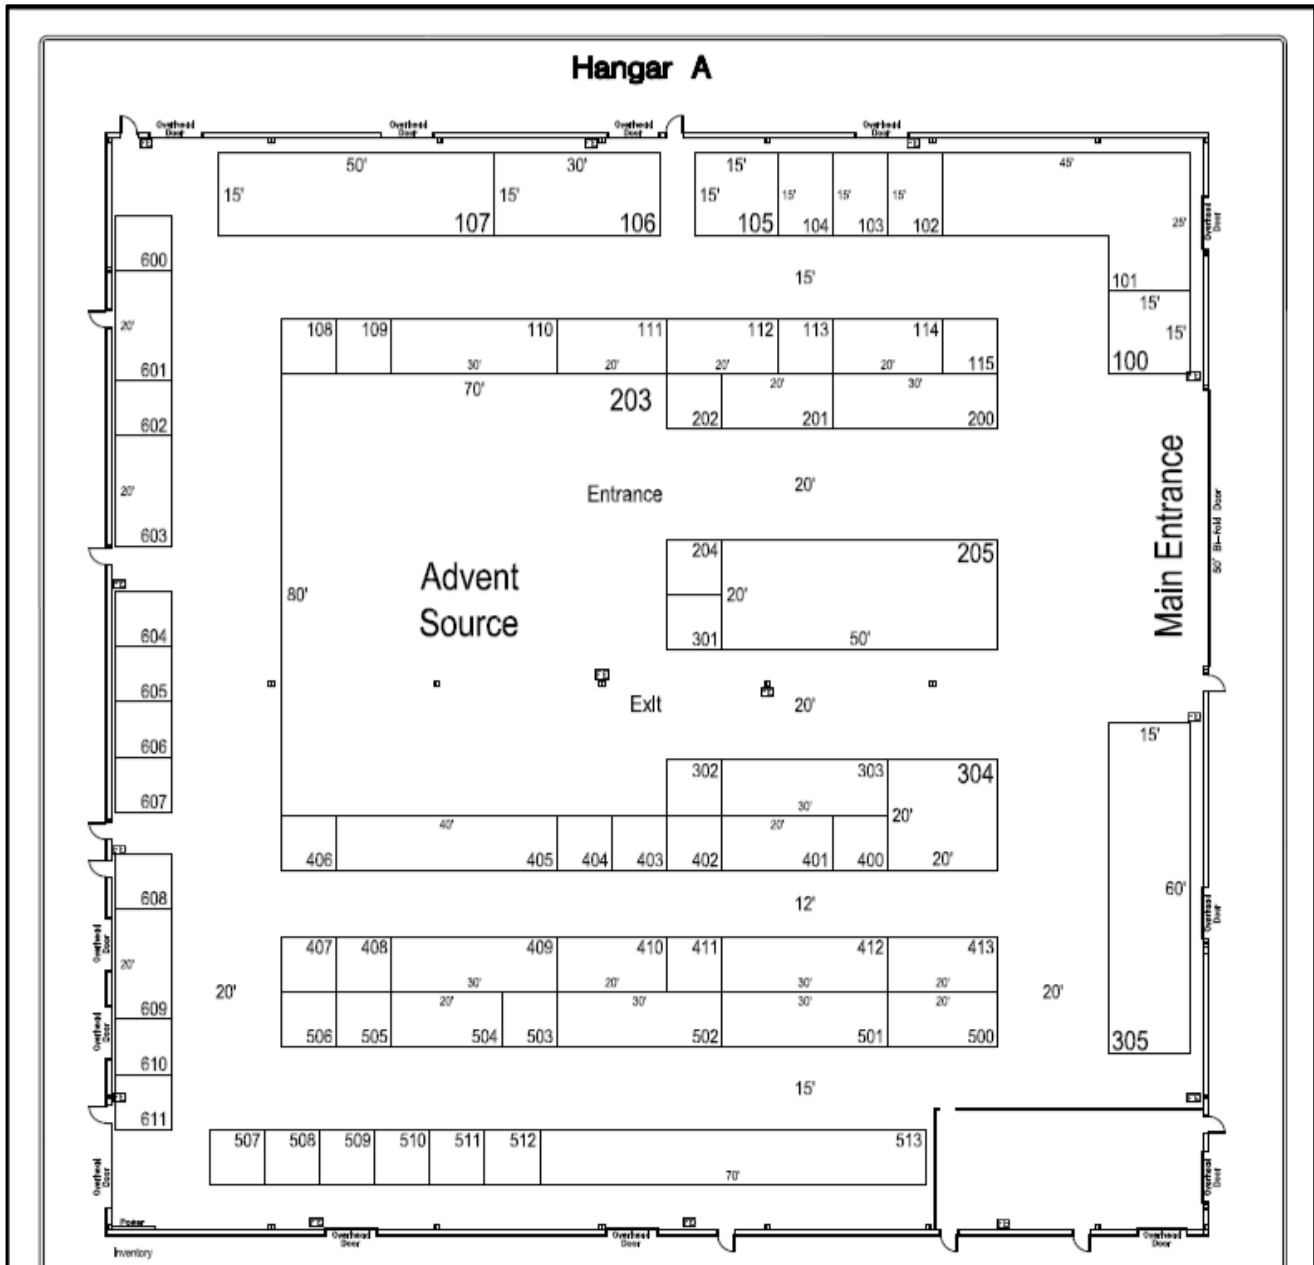

Hanger A – Exhibitors/Retail Sales

This 40,000 square foot retail space includes many national ministries, vendors, and exhibitors. Use the Exhibitor/Retail Sales booth key to locate an Exhibitor/Retail Sales Vendor on this map.

Hours of Operation:

Tuesday: 12:00 PM (noon) - 5:00 PM

Wednesday - Friday: 9:00 AM - 5:00 PM

Saturday: 1:00 PM - 5:00 PM (Sabbath appropriate exhibits only, NO SALES)

10:00 PM - 2:00 AM