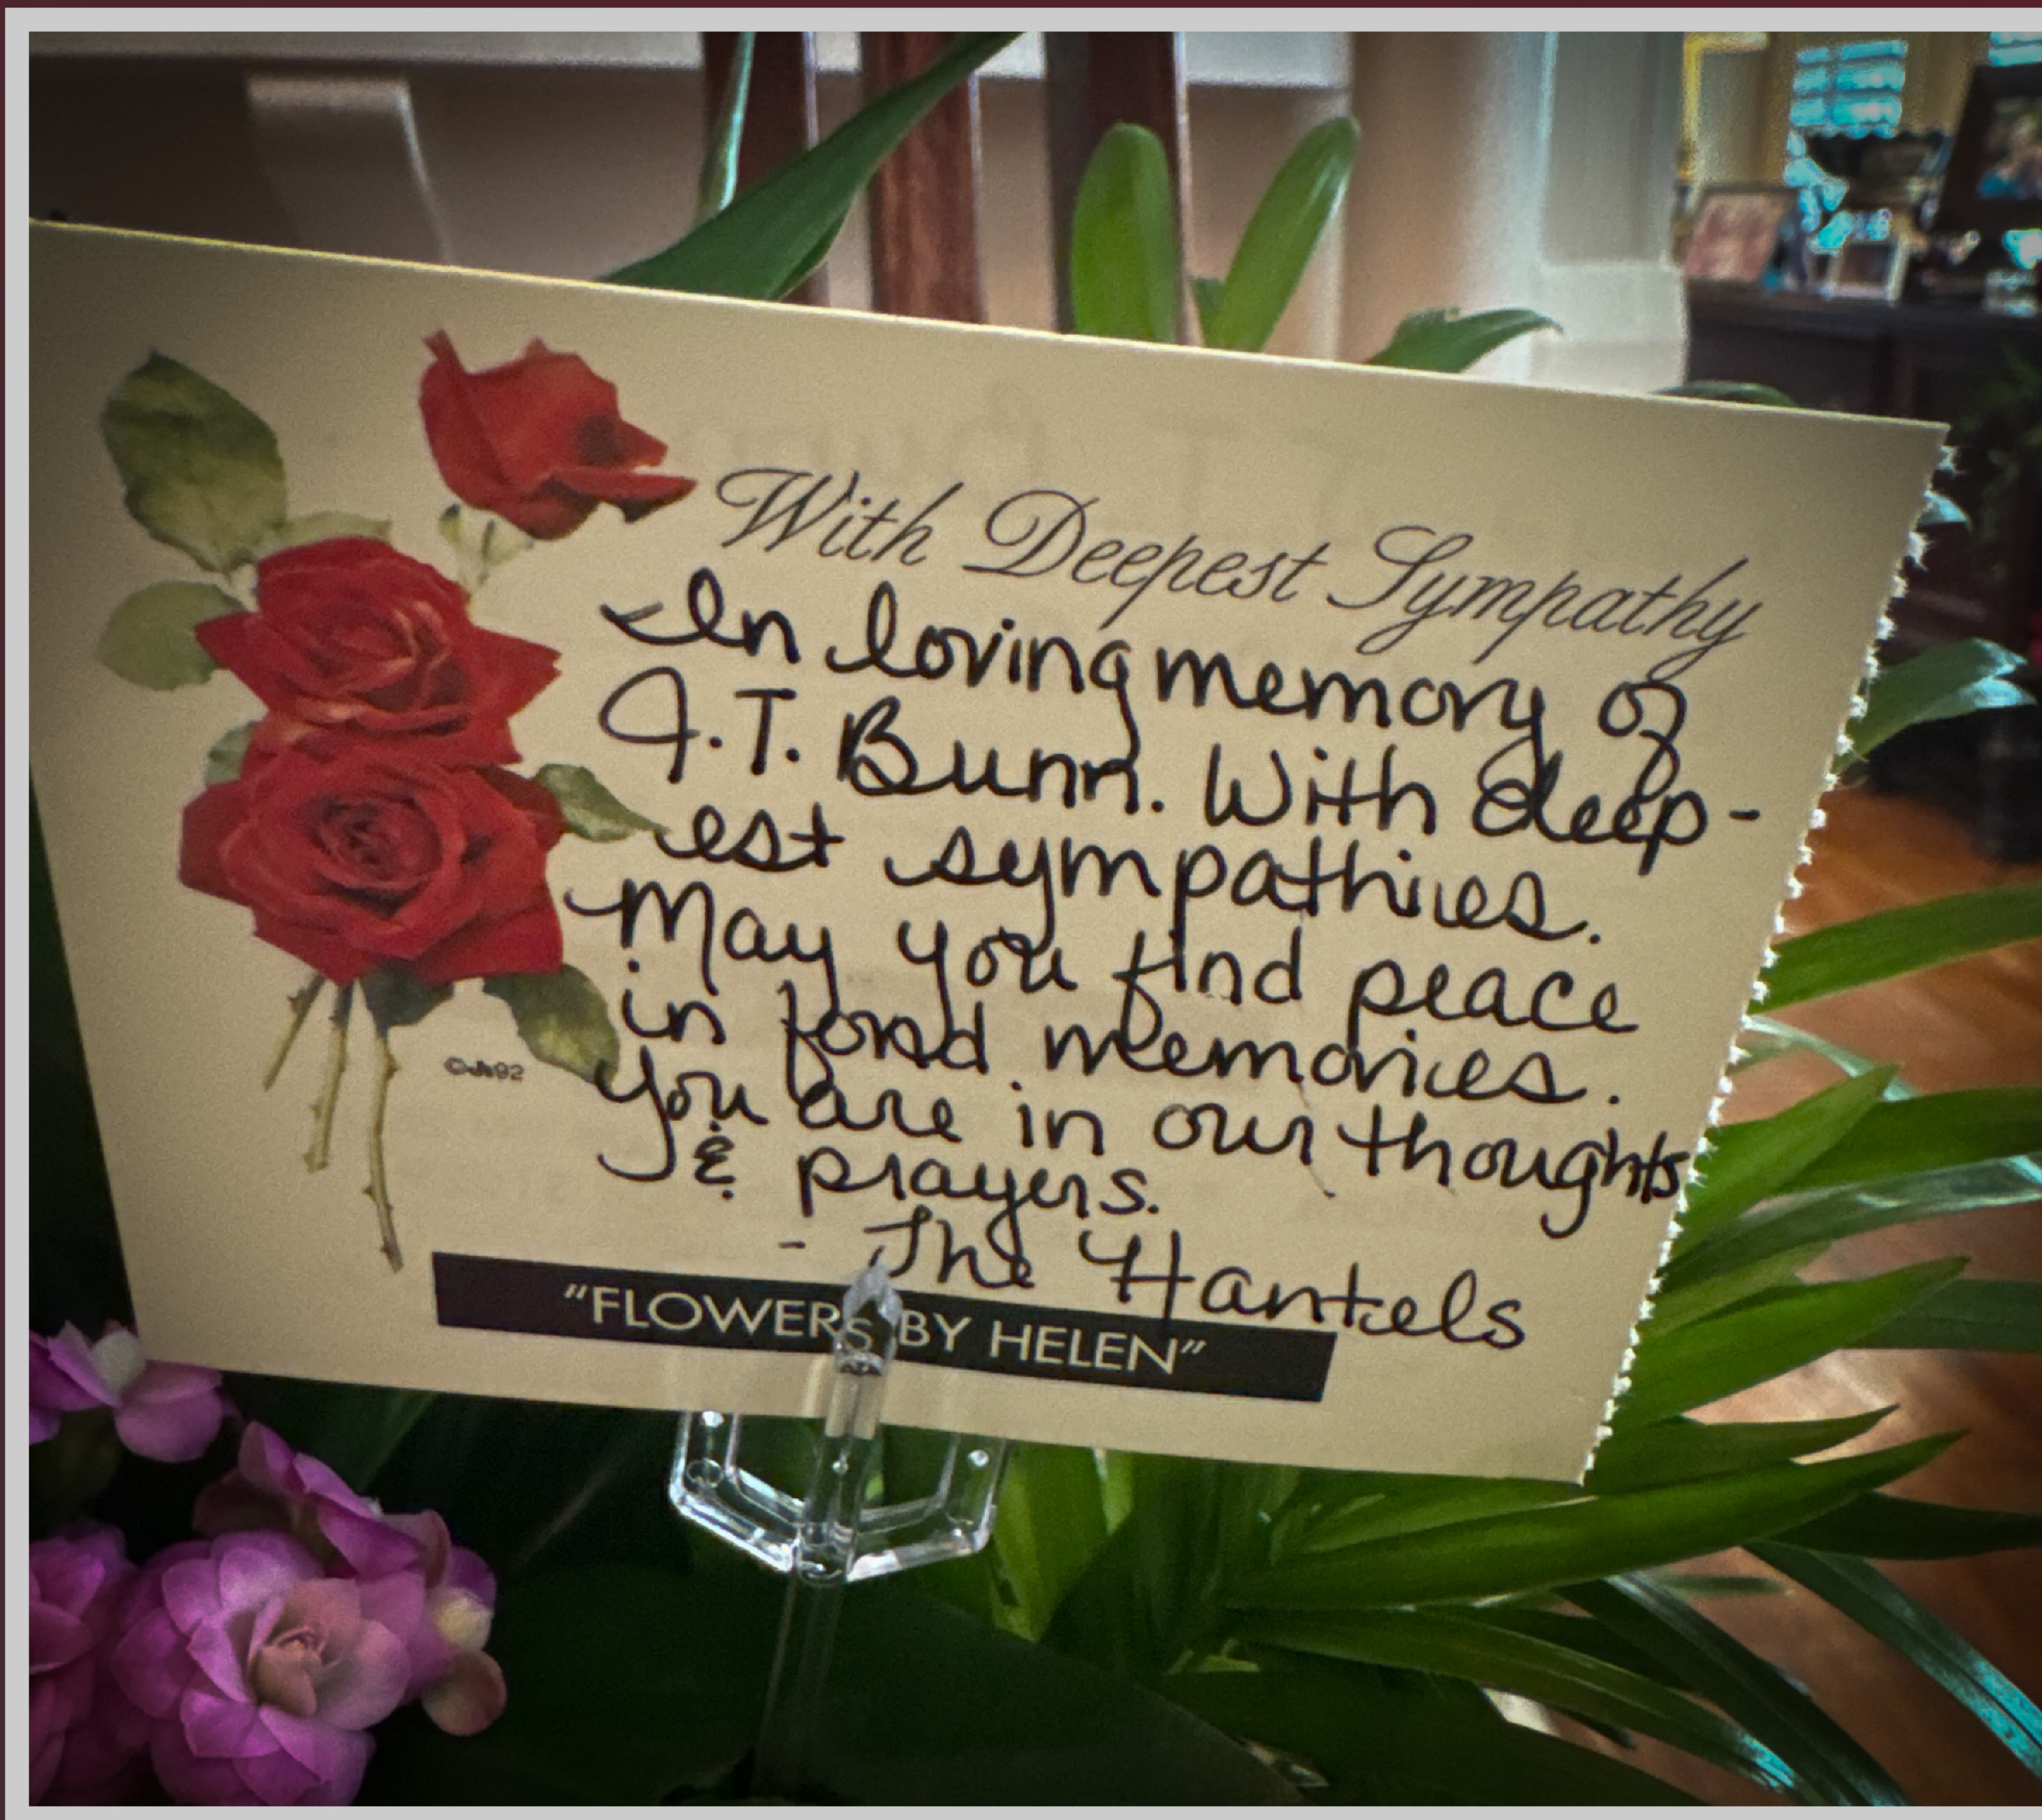

Monroe County Memorial Chapel

Monroe County Memorial Chapel

Monroe County Memorial Chapel

With Deepest Sympathy
In loving memory of
F.T. Bunn. With deep-
est sympathies.
May you find peace
in fond memories.
You are in our thoughts
& prayers.
- The Hantels