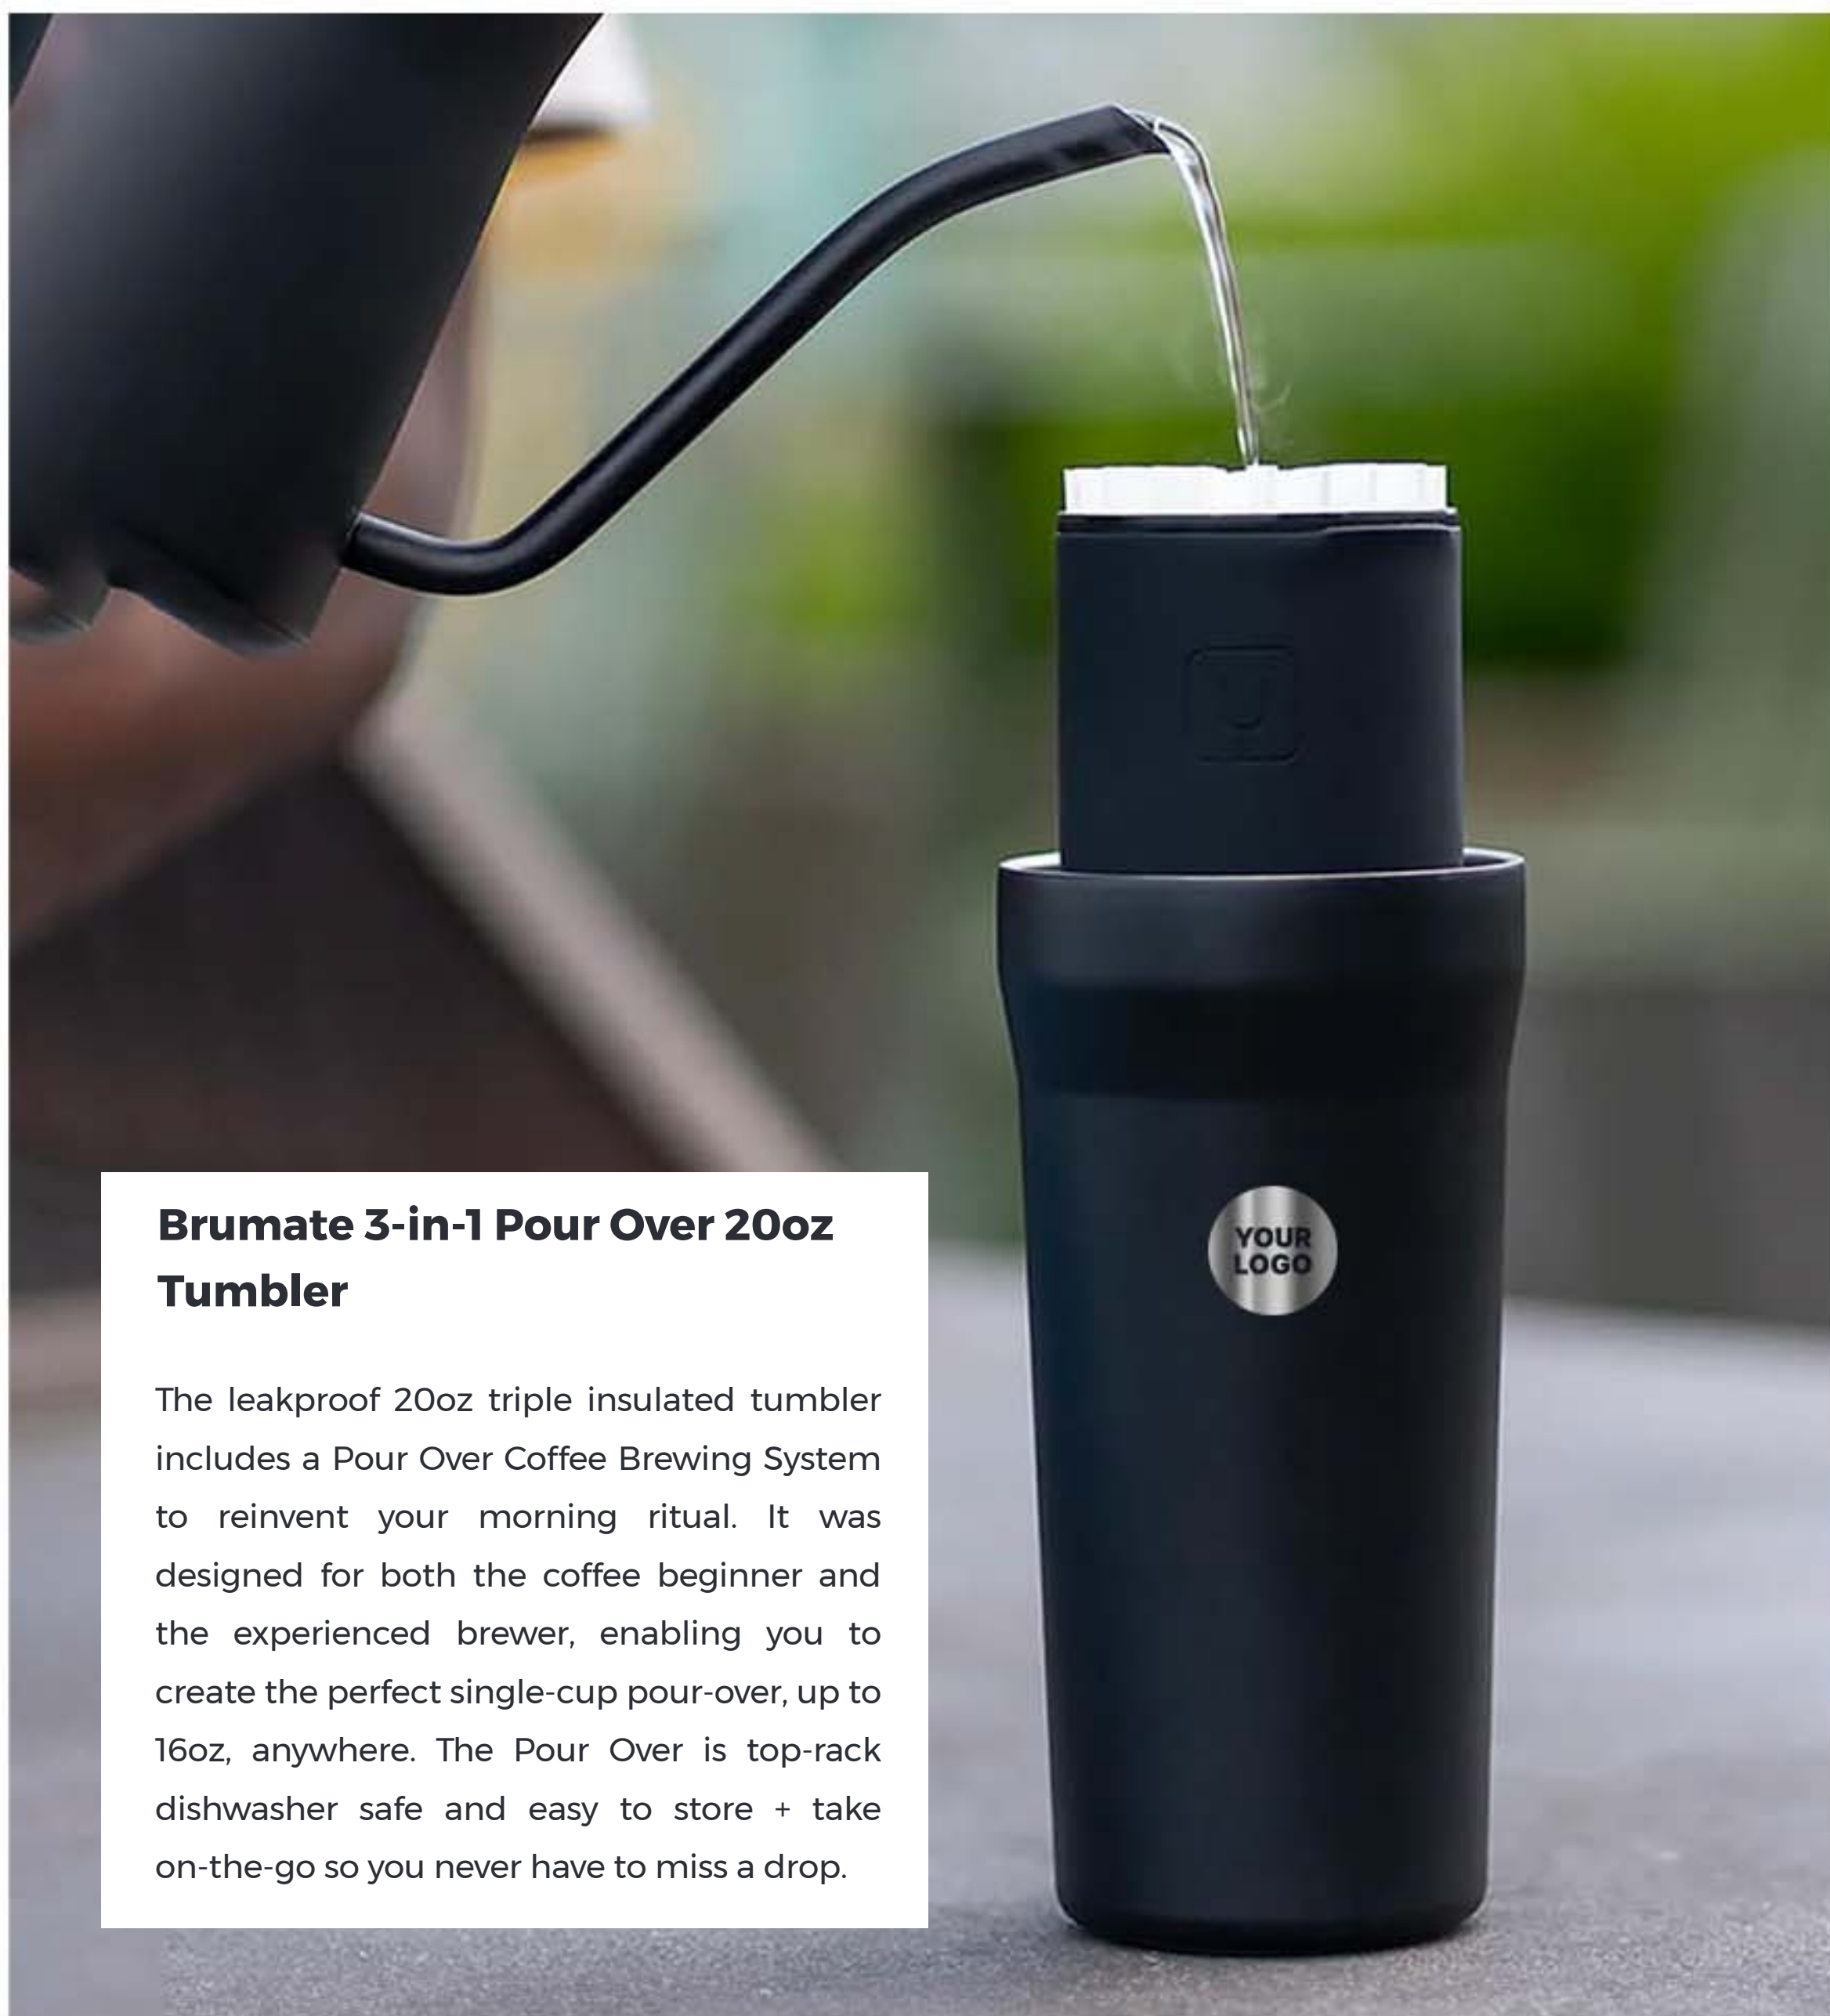

Touch Display

Increase or decrease your temperature on the go by tapping the + or - symbol.

Built-In Battery

3 hours* or all day when placed on charging coaster.

Auto Sleep

Intelligently senses when to turn on and off.

Brumate 3-in-1 Pour Over 20oz Tumbler

The leakproof 20oz triple insulated tumbler includes a Pour Over Coffee Brewing System to reinvent your morning ritual. It was designed for both the coffee beginner and the experienced brewer, enabling you to create the perfect single-cup pour-over, up to 16oz, anywhere. The Pour Over is top-rack dishwasher safe and easy to store + take on-the-go so you never have to miss a drop.

Cuisinart® Grind Central Coffee Grinder

With the Grind Central® Coffee Grinder, you can easily process up to 90g/3.2oz of beans at once, enough to make up to 18 cups of fresh coffee! With useful measurement markings inside the removal stainless steel bowl, you can grind the exact quantity of beans you need for your next cup or pot of coffee at the touch of a button.