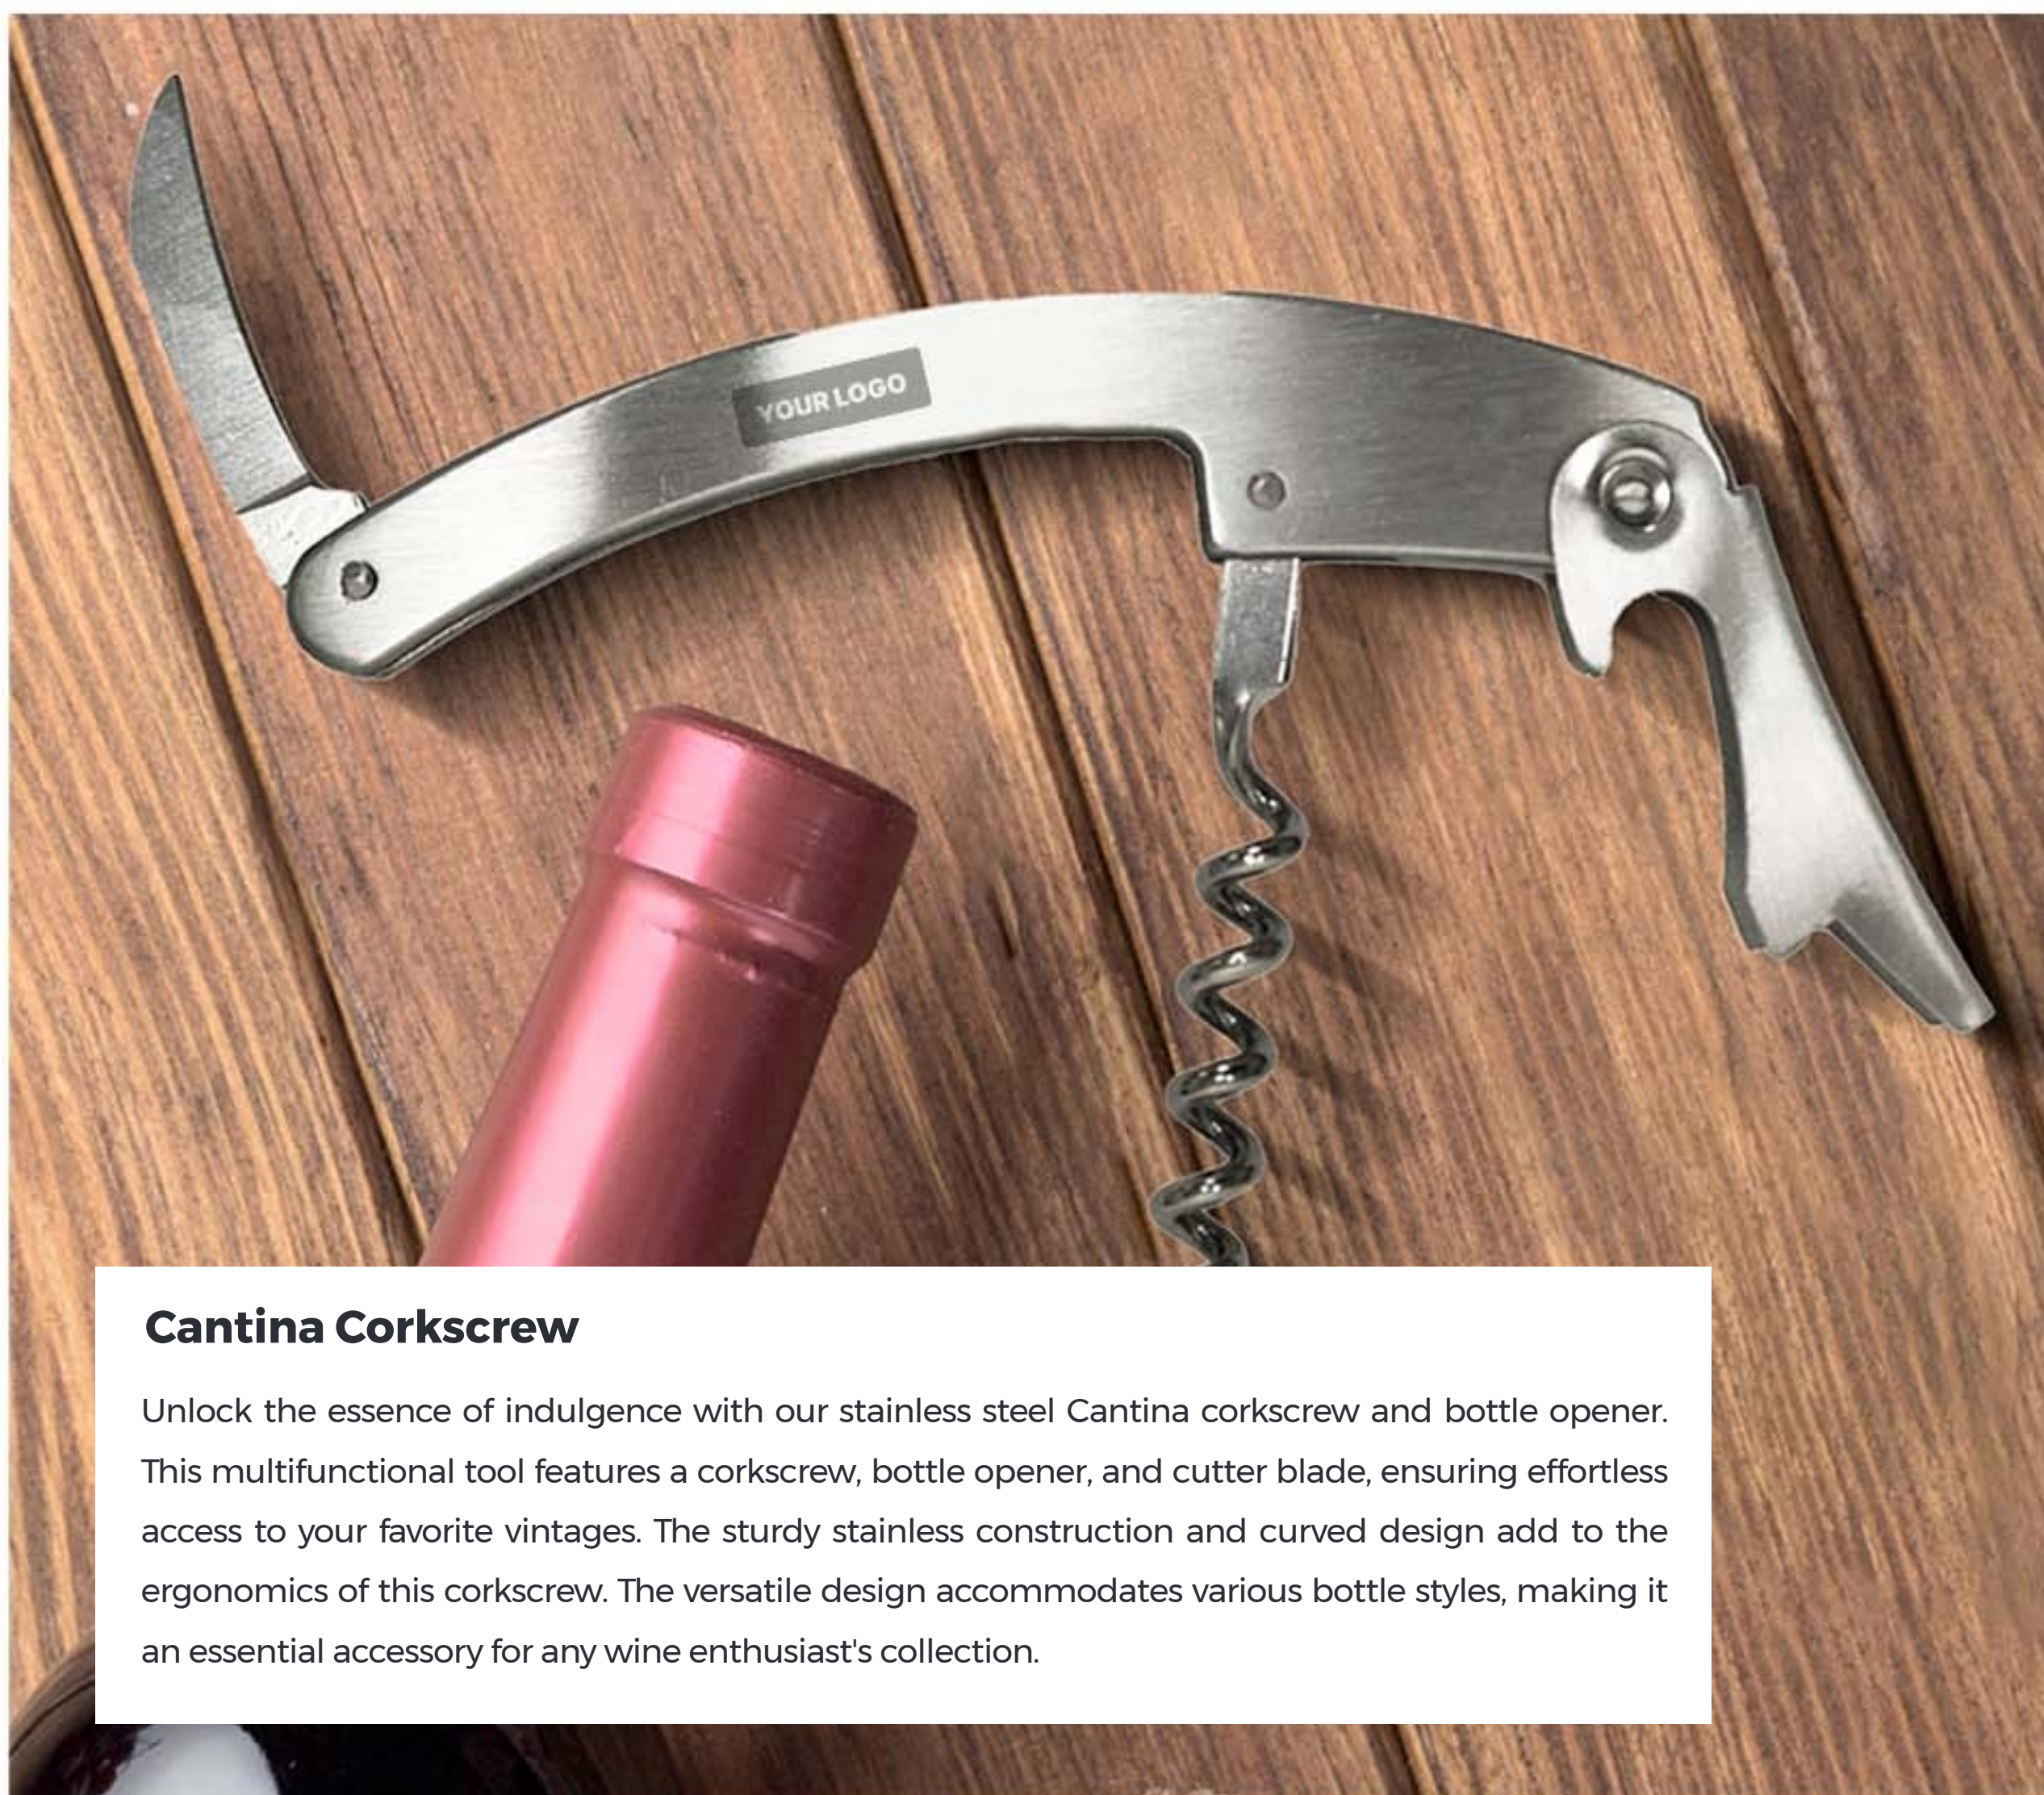

Cantina Corkscrew

Unlock the essence of indulgence with our stainless steel Cantina corkscrew and bottle opener. This multifunctional tool features a corkscrew, bottle opener, and cutter blade, ensuring effortless access to your favorite vintages. The sturdy stainless construction and curved design add to the ergonomics of this corkscrew. The versatile design accommodates various bottle styles, making it an essential accessory for any wine enthusiast's collection.