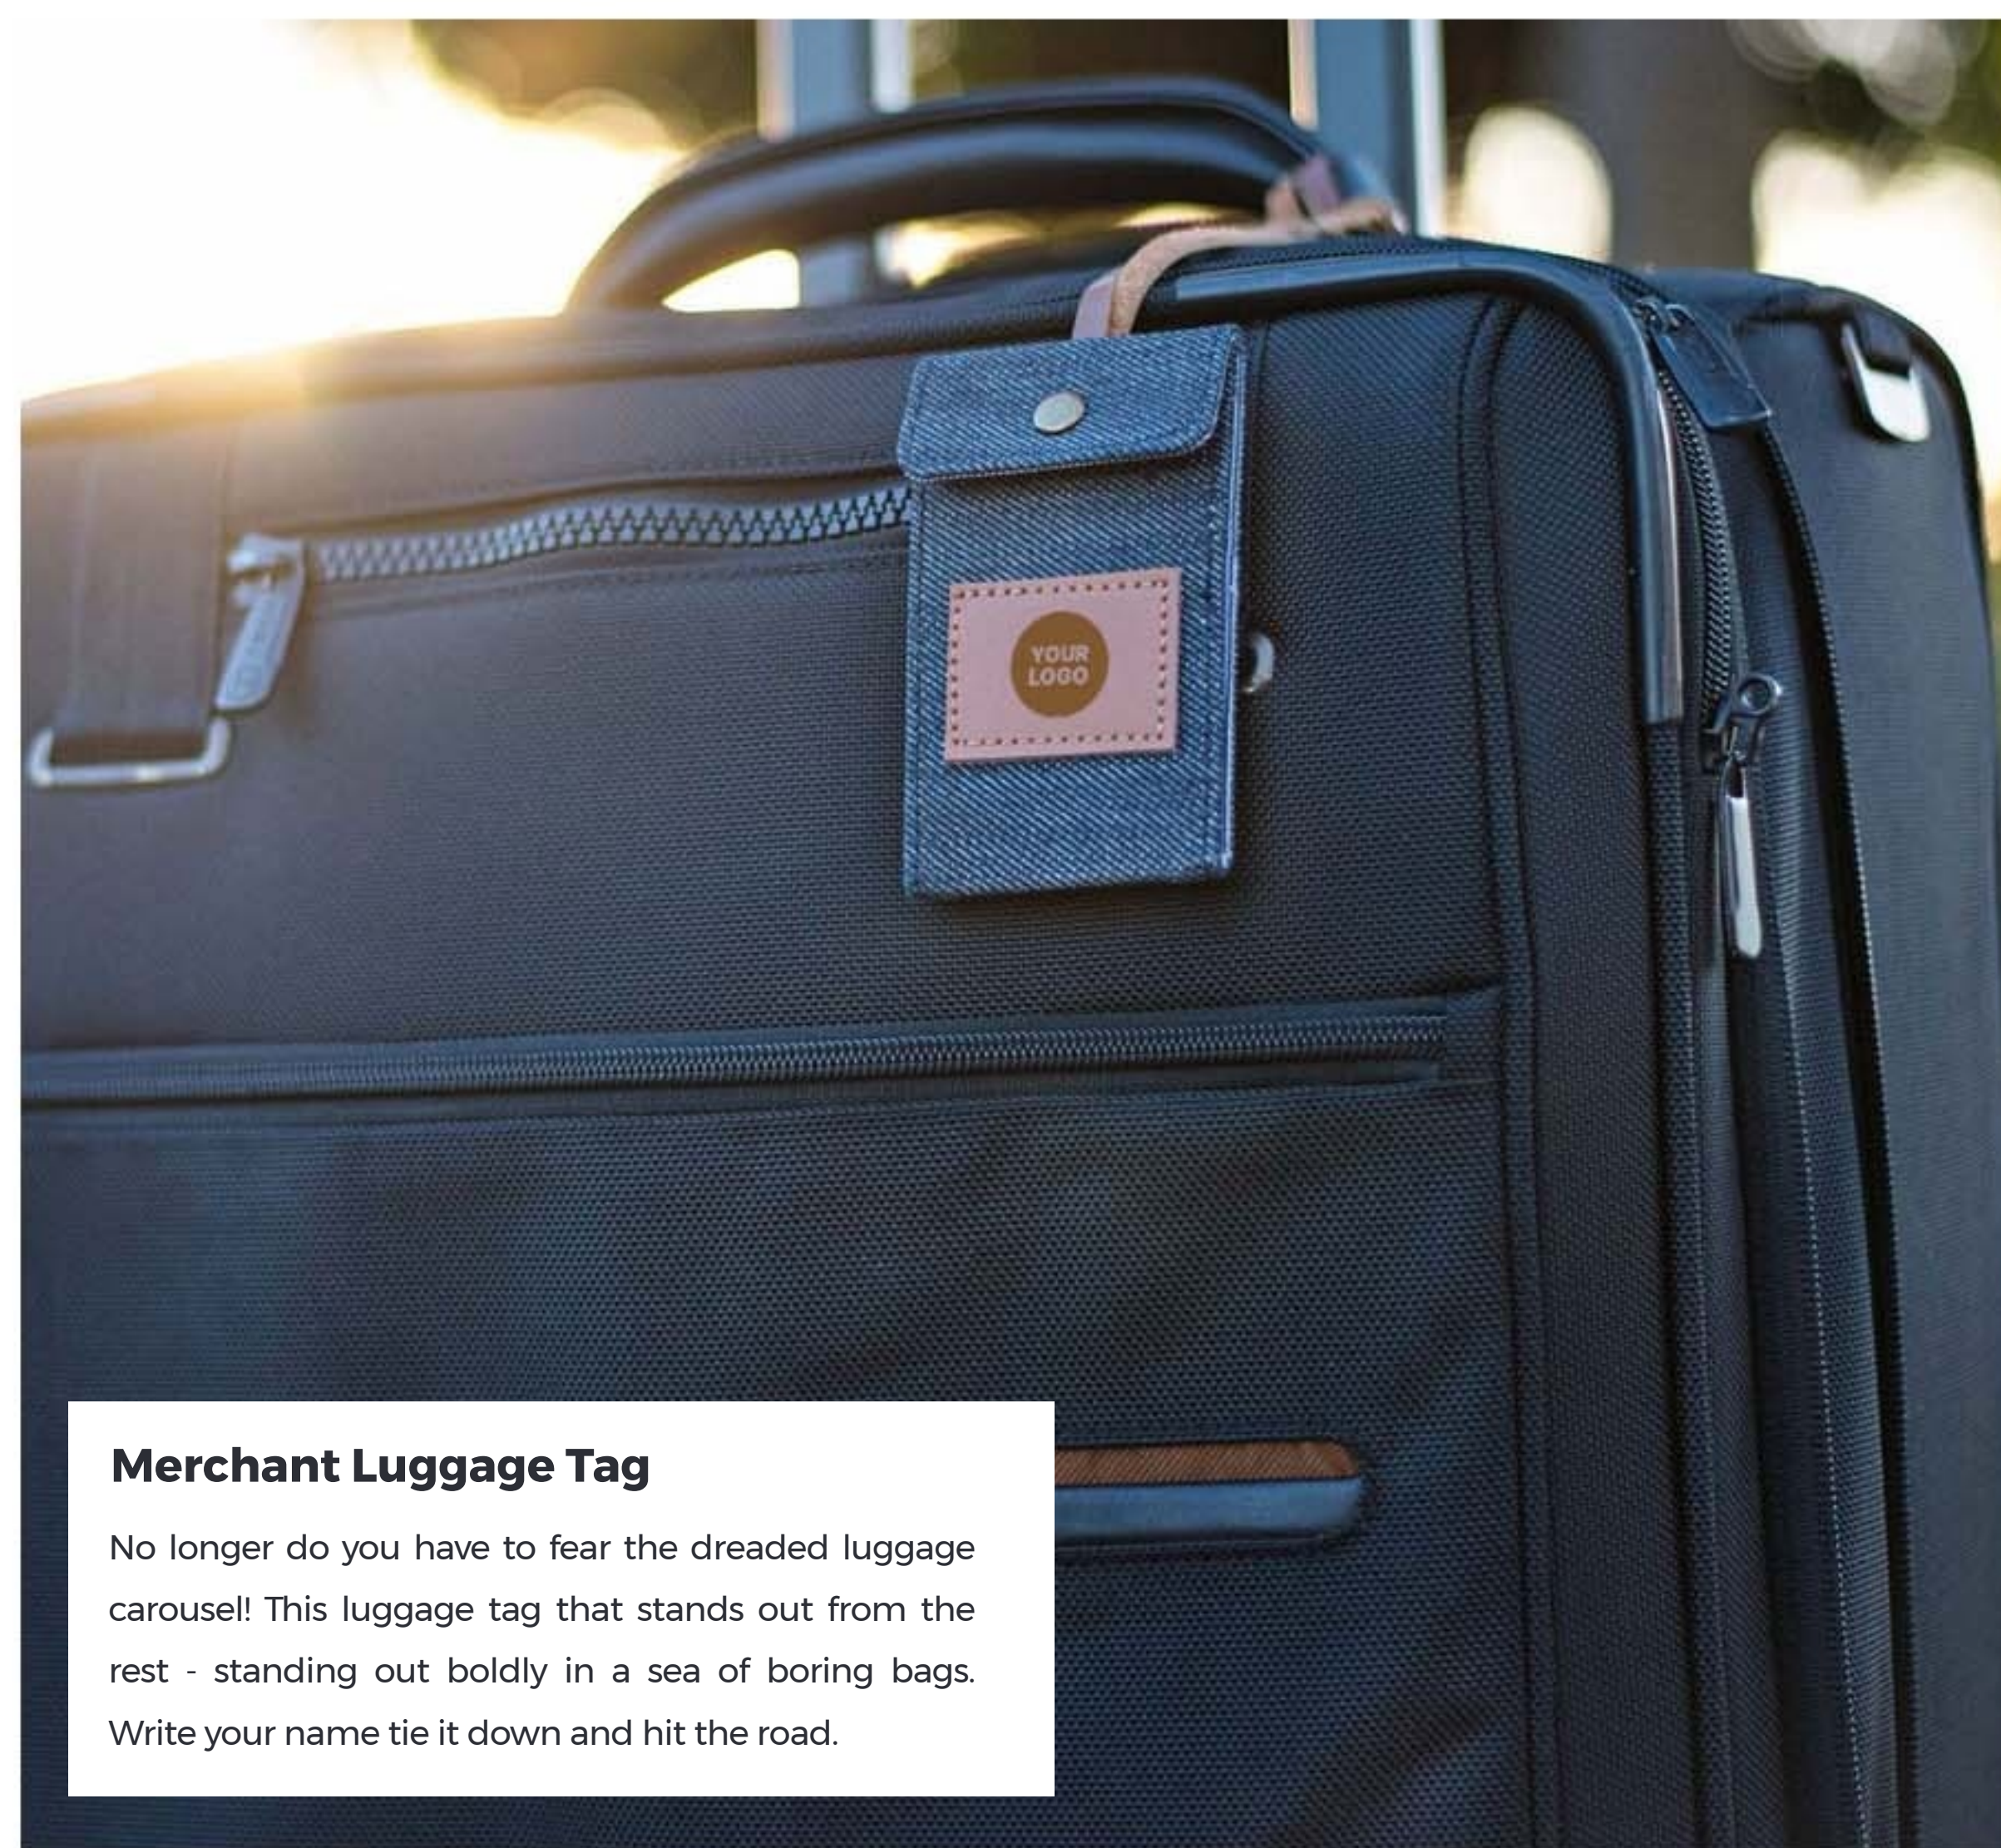

Bell Canyon Leather Duffel Bag

A true traveler's delight! The Bell Canyon Leather Duffel is made from premium Zurich leather. The duffel has a diamond-patterned inside lining and matching luggage tag for identification. Its adjustable shoulder strap can be removed, and the bag can be carried using its leather handles. Spacious main compartment has two large pockets and a small, zippered compartment. Exterior pocket can hold pens, a phone, and a wallet. Legal carry-on size with full leather bottom feet to protect against dirt.

**American Tourister® Stratum 2.0
Carry-On Spinner**

Stratum 2.0 Carry On Spinner is perfect for a 1-3 day trip.

OSTRICHPILOW Go Neck Pillow

With its sleek, ergonomic design and BASF® memory foam viscoelastic core, this adjustable neck pillow offers maximum comfort and support.