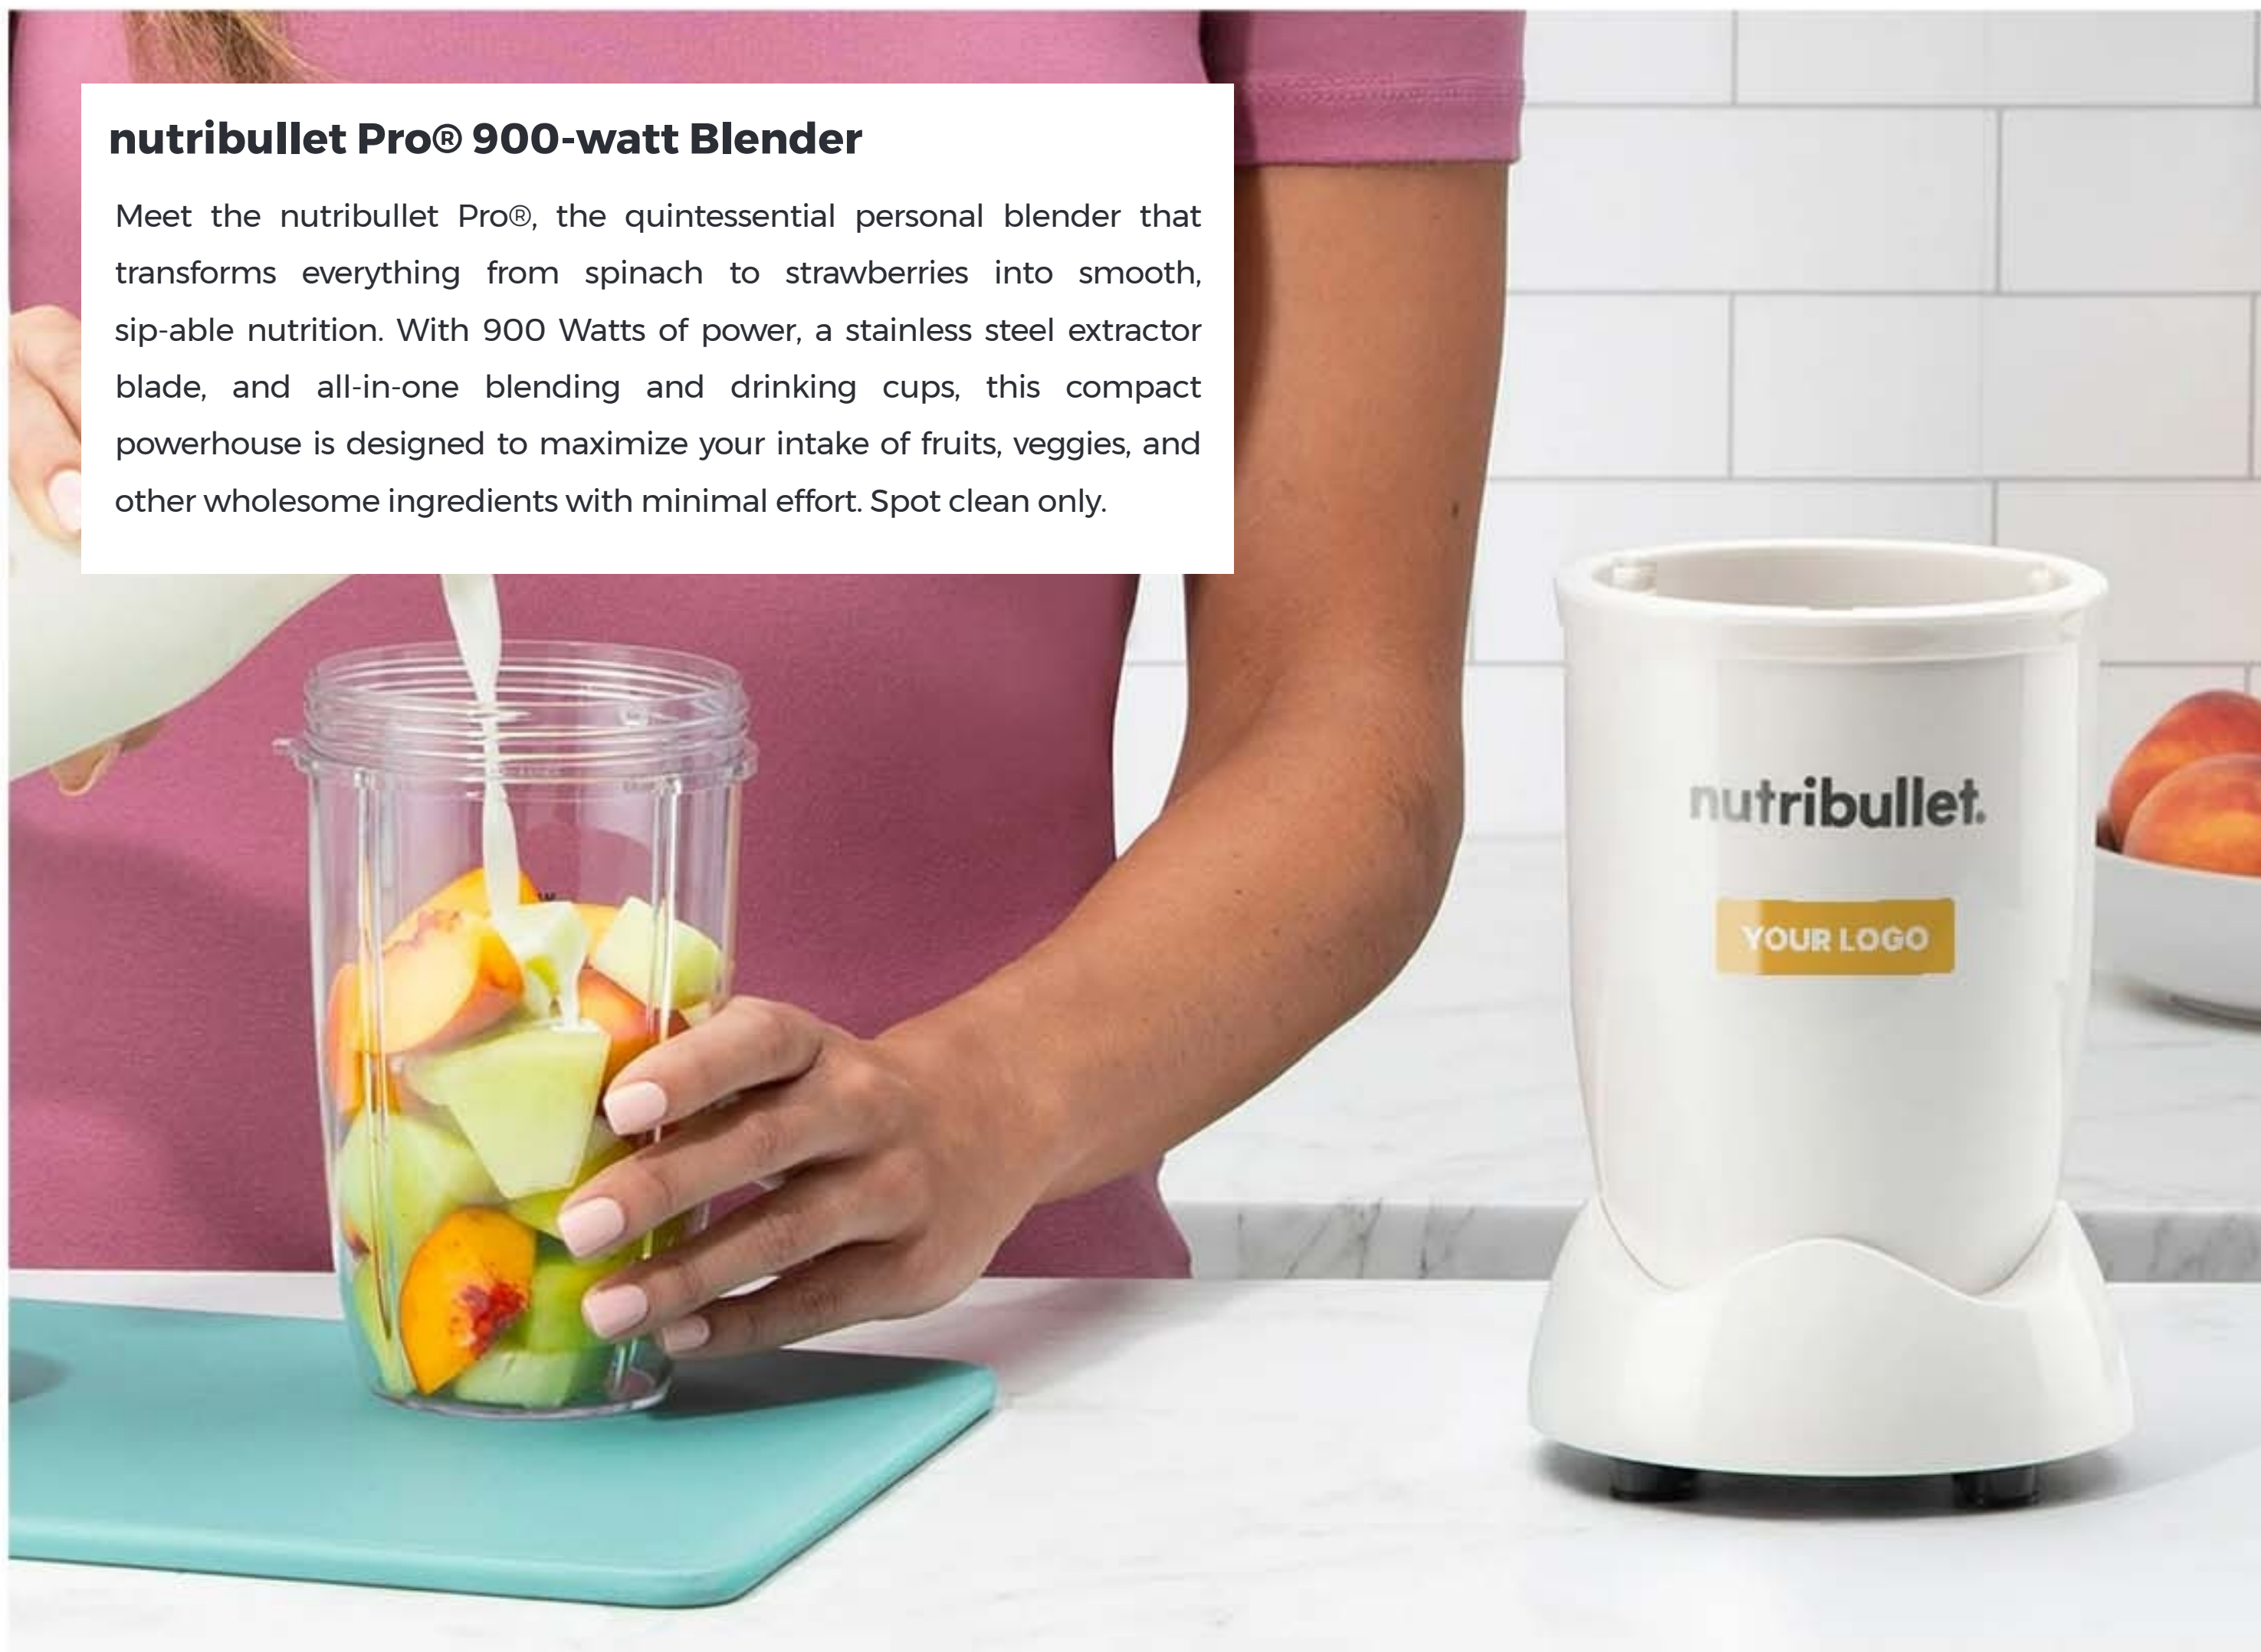

Full Apron Sublimated

Stand out at your next BBQ with a custom sublimated Apron

Prepacado 3-in-1 Avocado Tool

Chun Bamboo Pizza Cutter

Silicone Spoon/Spatula

nutribullet Pro® 900-watt Blender

Meet the nutribullet Pro®, the quintessential personal blender that transforms everything from spinach to strawberries into smooth, sip-able nutrition. With 900 Watts of power, a stainless steel extractor blade, and all-in-one blending and drinking cups, this compact powerhouse is designed to maximize your intake of fruits, veggies, and other wholesome ingredients with minimal effort. Spot clean only.

Cuisinart Hot Air Popcorn Maker

The Cuisinart® EasyPop® Hot Air Popcorn Maker offers a healthier take on snacking by eliminating fatty oils and using forced hot air to make light, delicious popcorn for snacks or recipes. Simply add kernels to the chamber, turn on the popper and watch as hot and fluffy popcorn pours out of the chute and into a bowl.