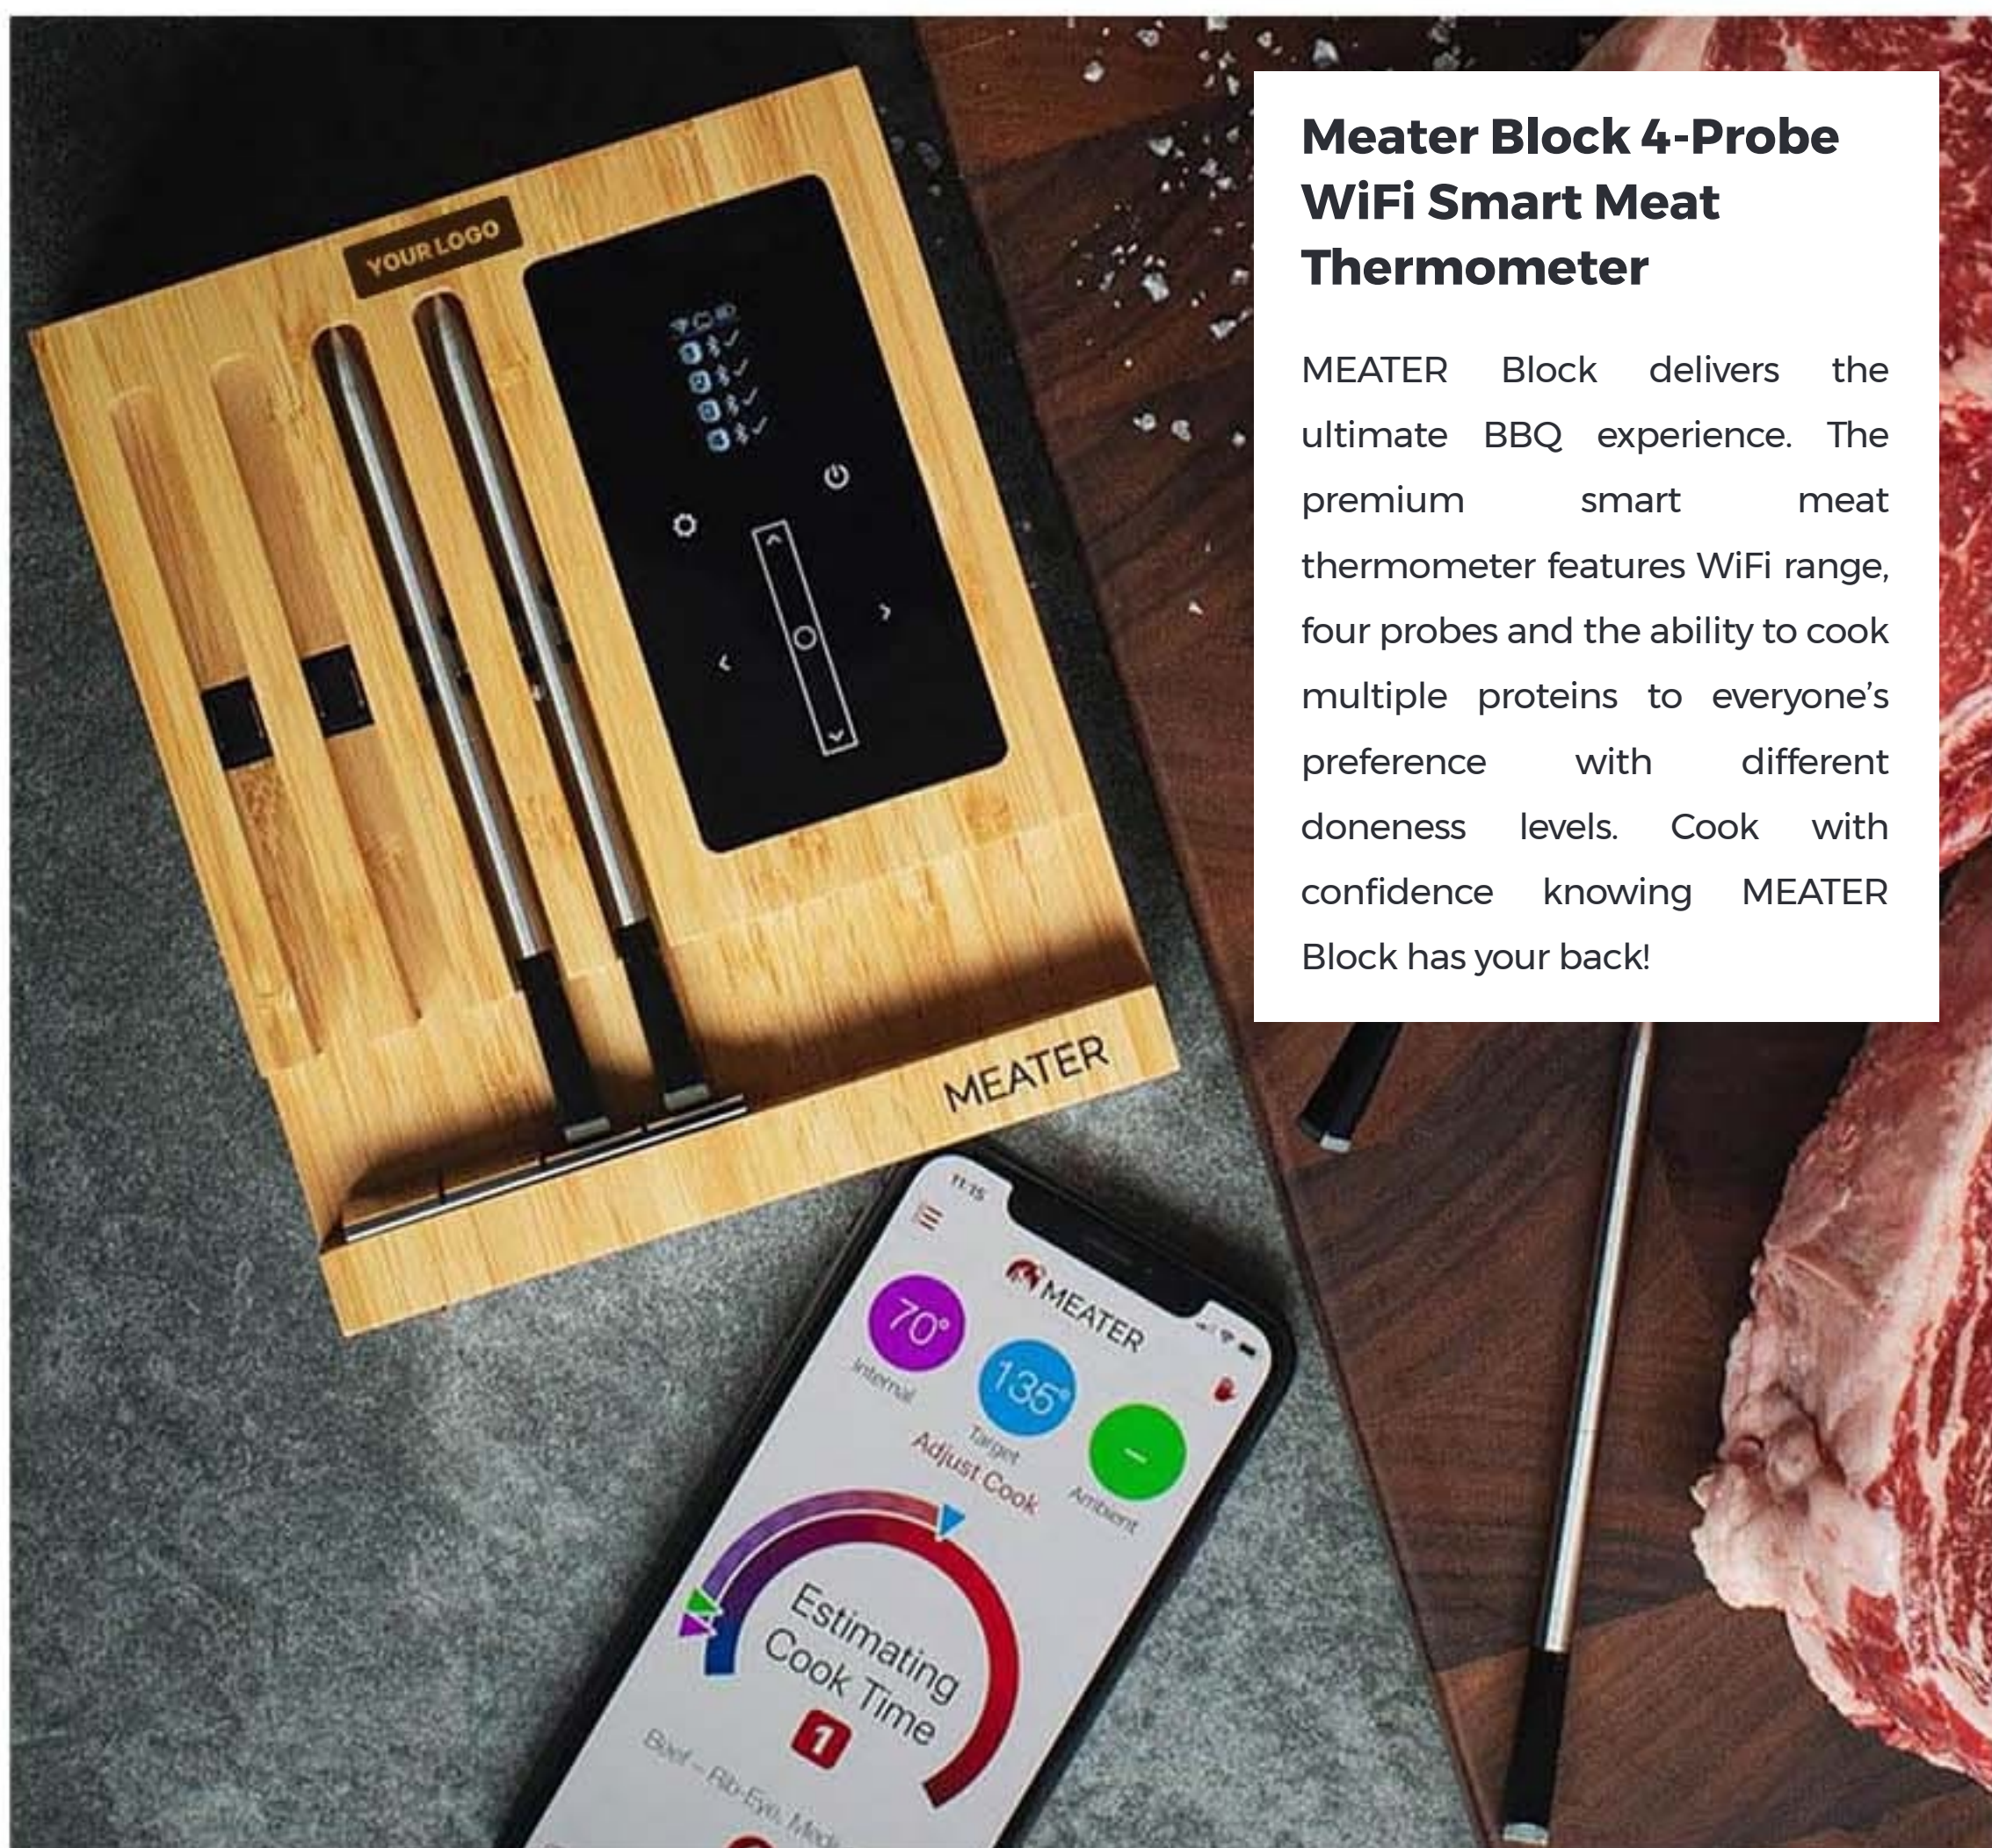

Meater Block 4-Probe WiFi Smart Meat Thermometer

MEATER Block delivers the ultimate BBQ experience. The premium smart meat thermometer features WiFi range, four probes and the ability to cook multiple proteins to everyone's preference with different doneness levels. Cook with confidence knowing MEATER Block has your back!