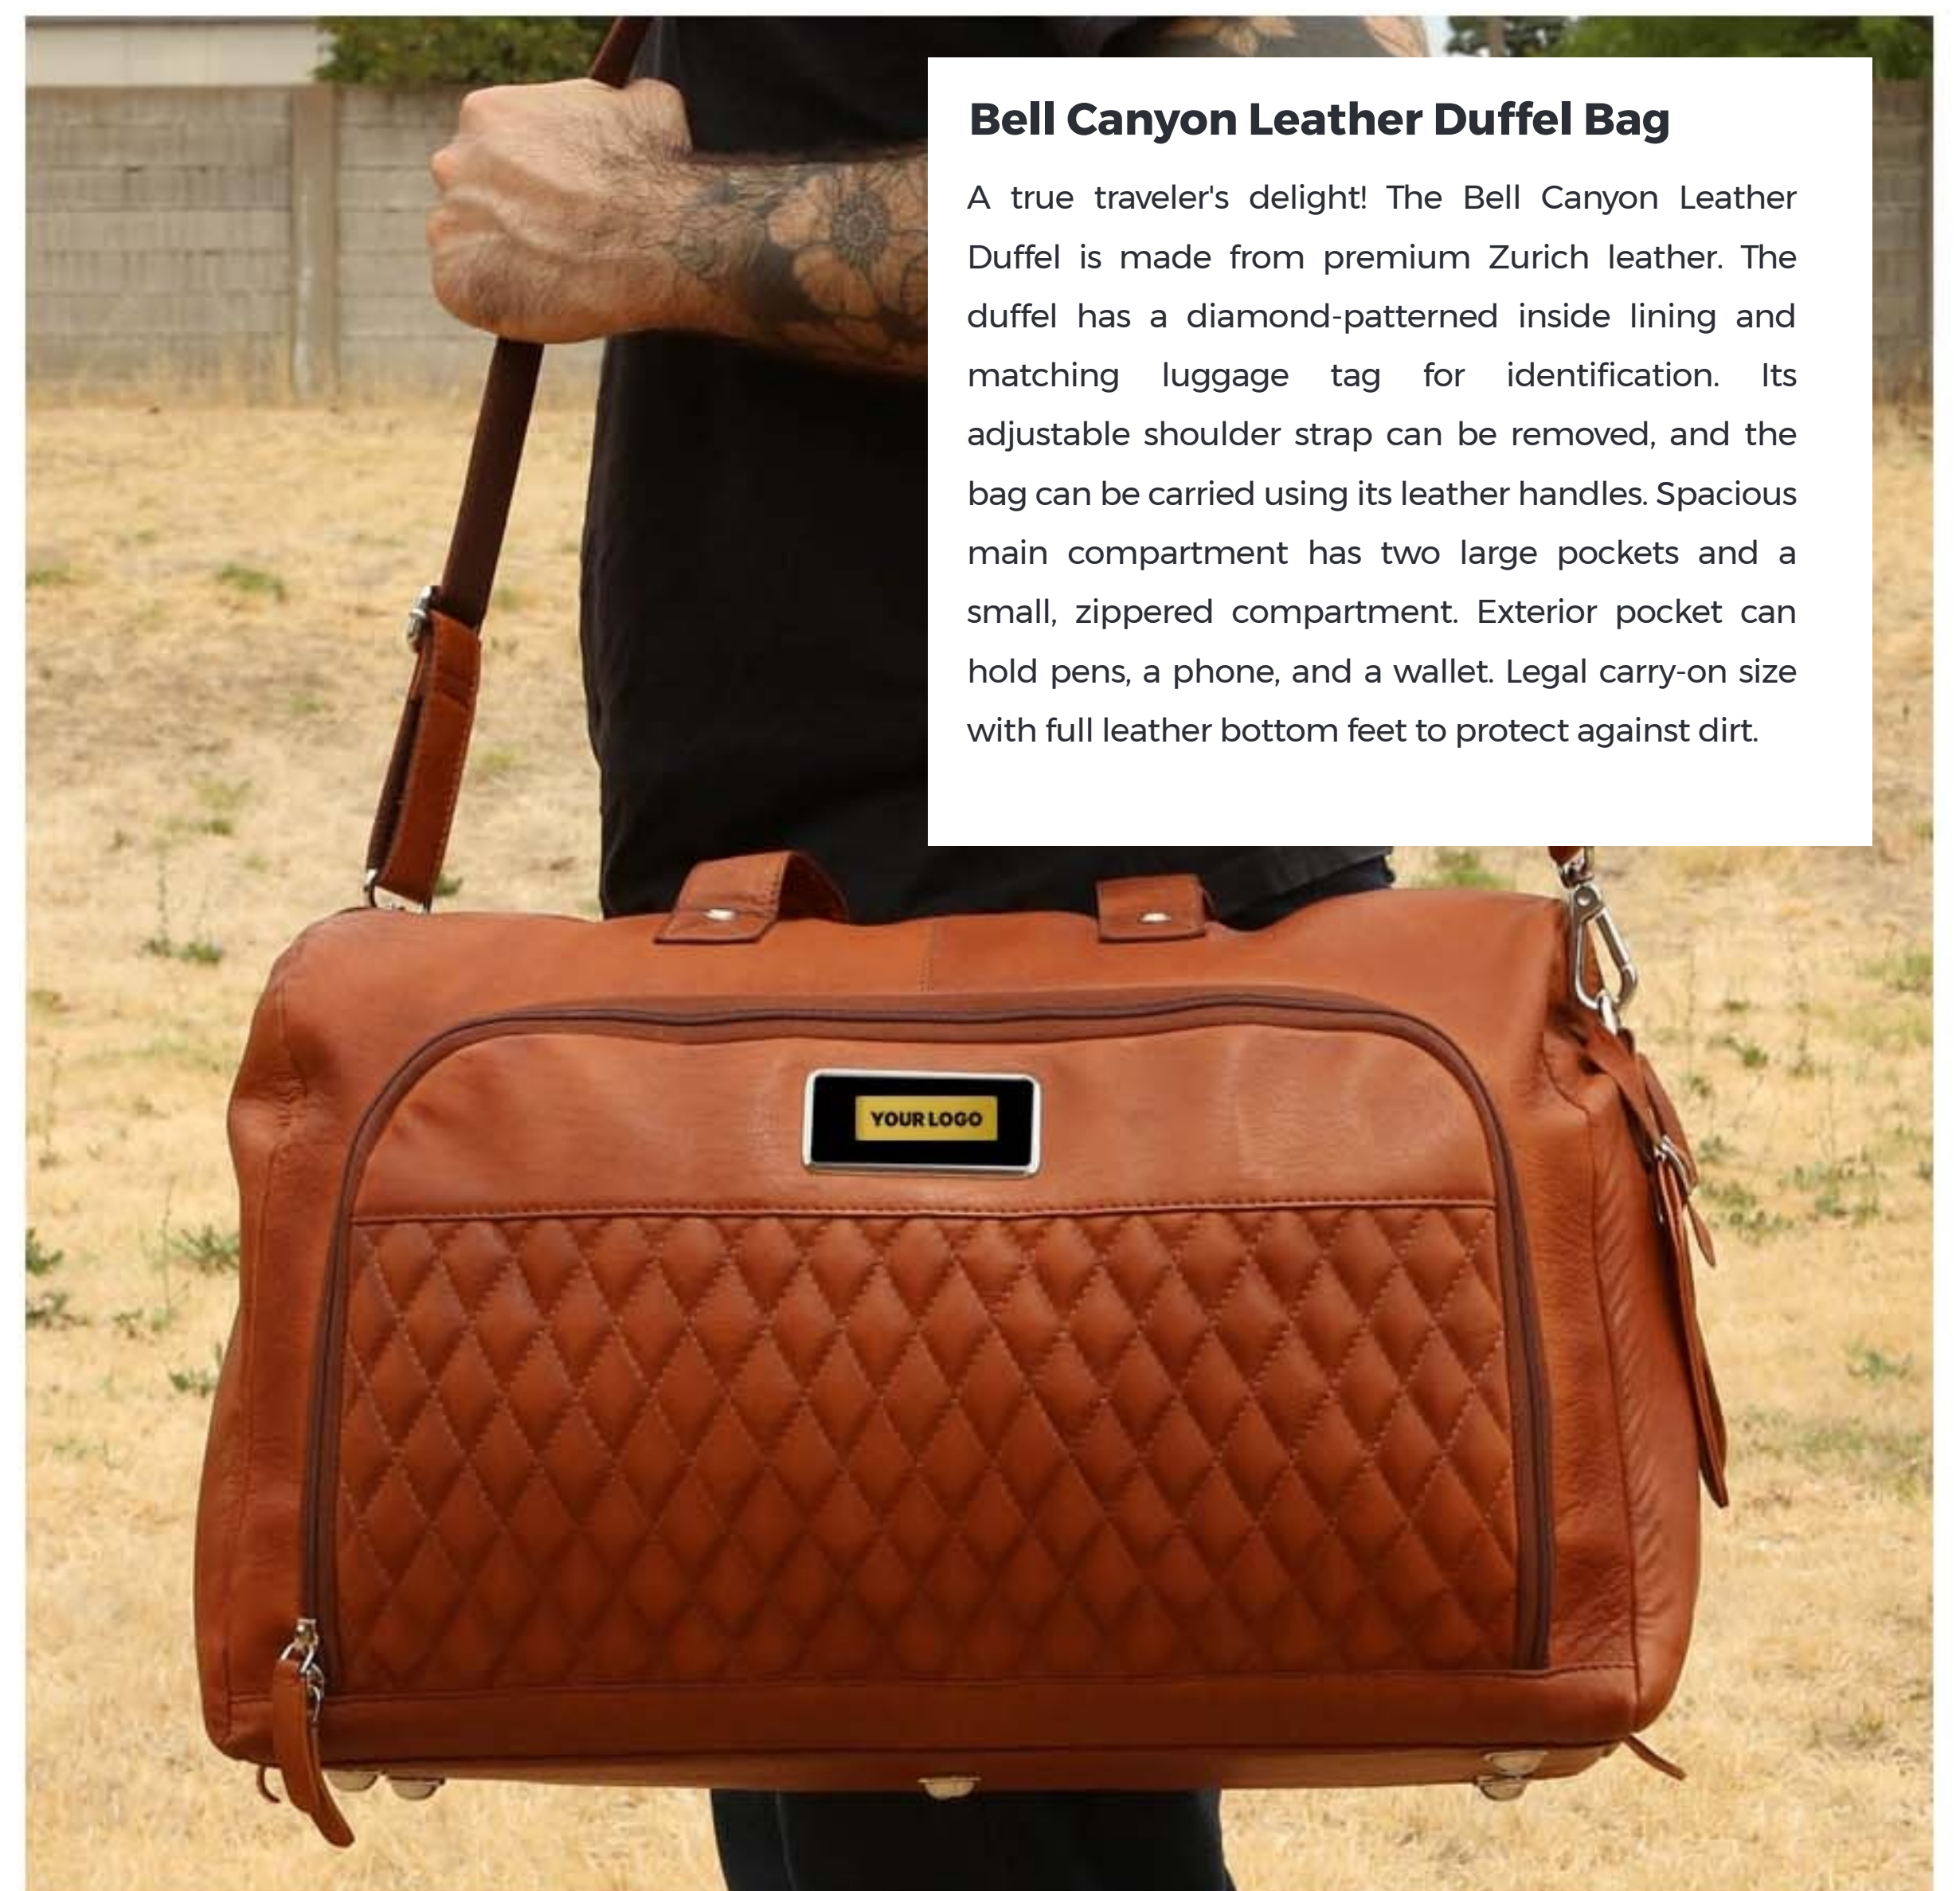

Bell Canyon Leather Duffel Bag

A true traveler's delight! The Bell Canyon Leather Duffel is made from premium Zurich leather. The duffel has a diamond-patterned inside lining and matching luggage tag for identification. Its adjustable shoulder strap can be removed, and the bag can be carried using its leather handles. Spacious main compartment has two large pockets and a small, zippered compartment. Exterior pocket can hold pens, a phone, and a wallet. Legal carry-on size with full leather bottom feet to protect against dirt.