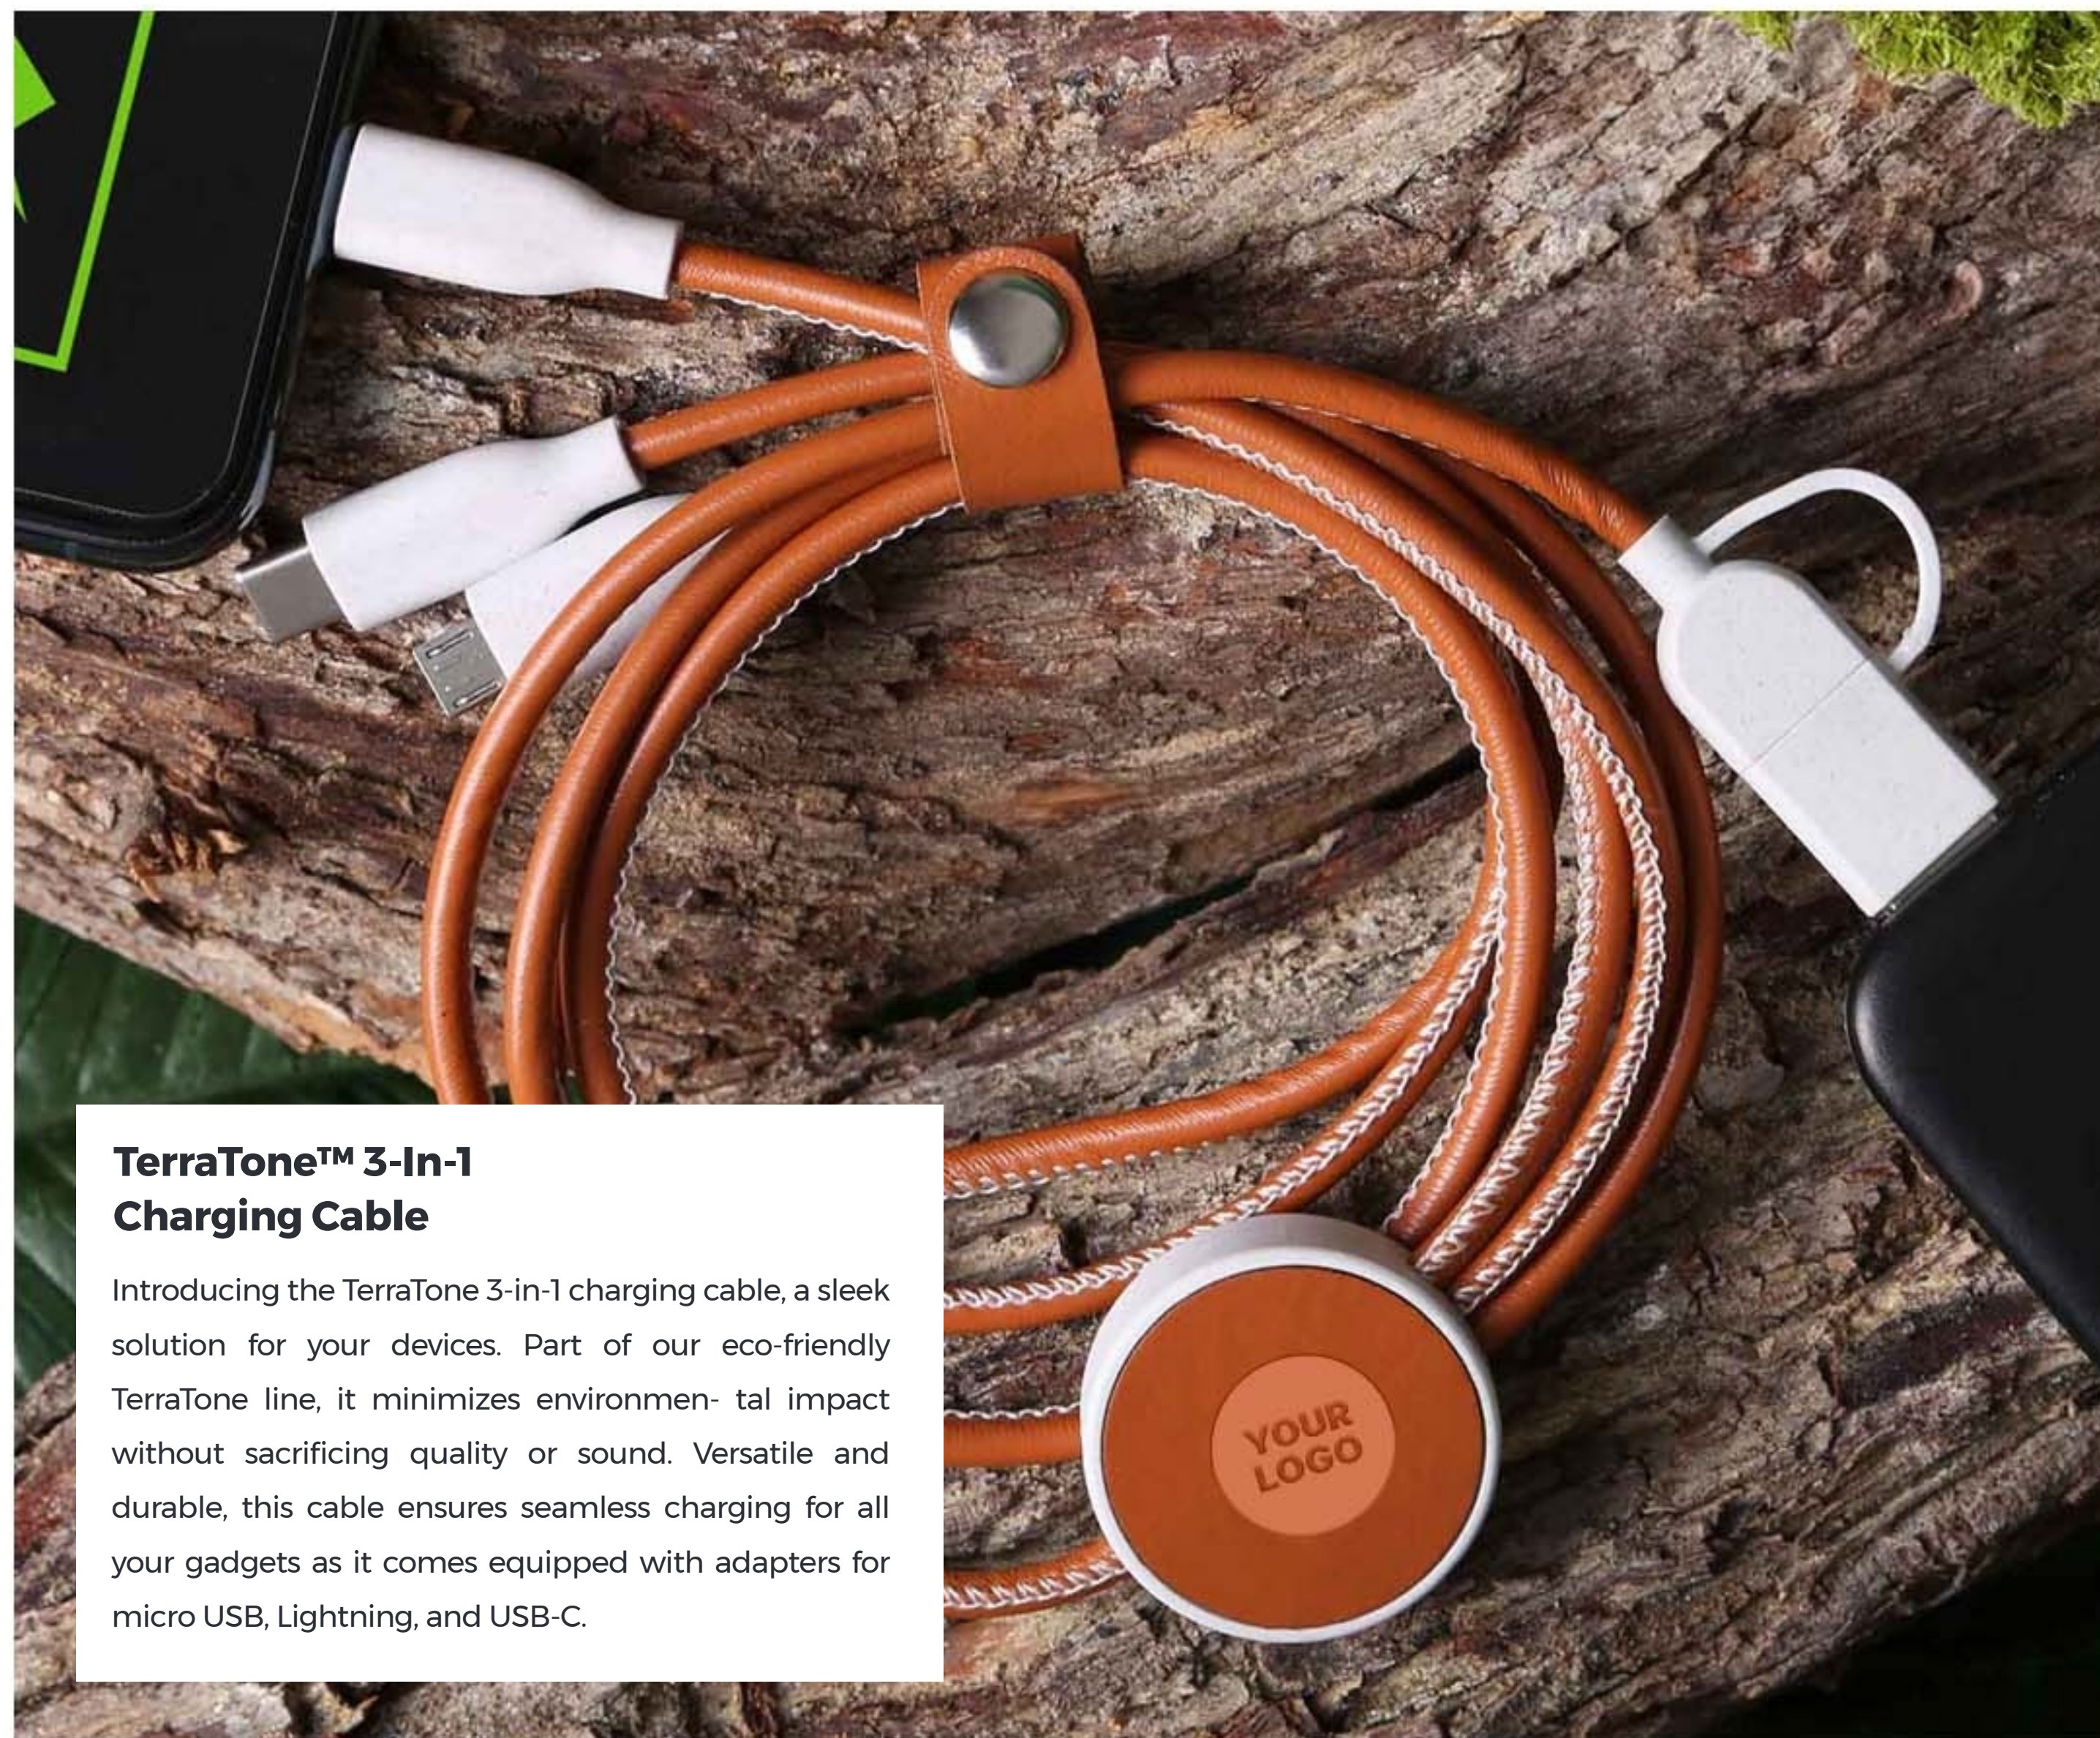

Anker® MagGo 5K Power Bank with Stand

Enhance your charging experience with the simplicity of magnetic technology.

TerraTone™ 3-In-1 Charging Cable
Introducing the TerraTone 3-in-1 charging cable, a sleek solution for your devices. Part of our eco-friendly TerraTone line, it minimizes environmental impact without sacrificing quality or sound. Versatile and durable, this cable ensures seamless charging for all your gadgets as it comes equipped with adapters for micro USB, Lightning, and USB-C.