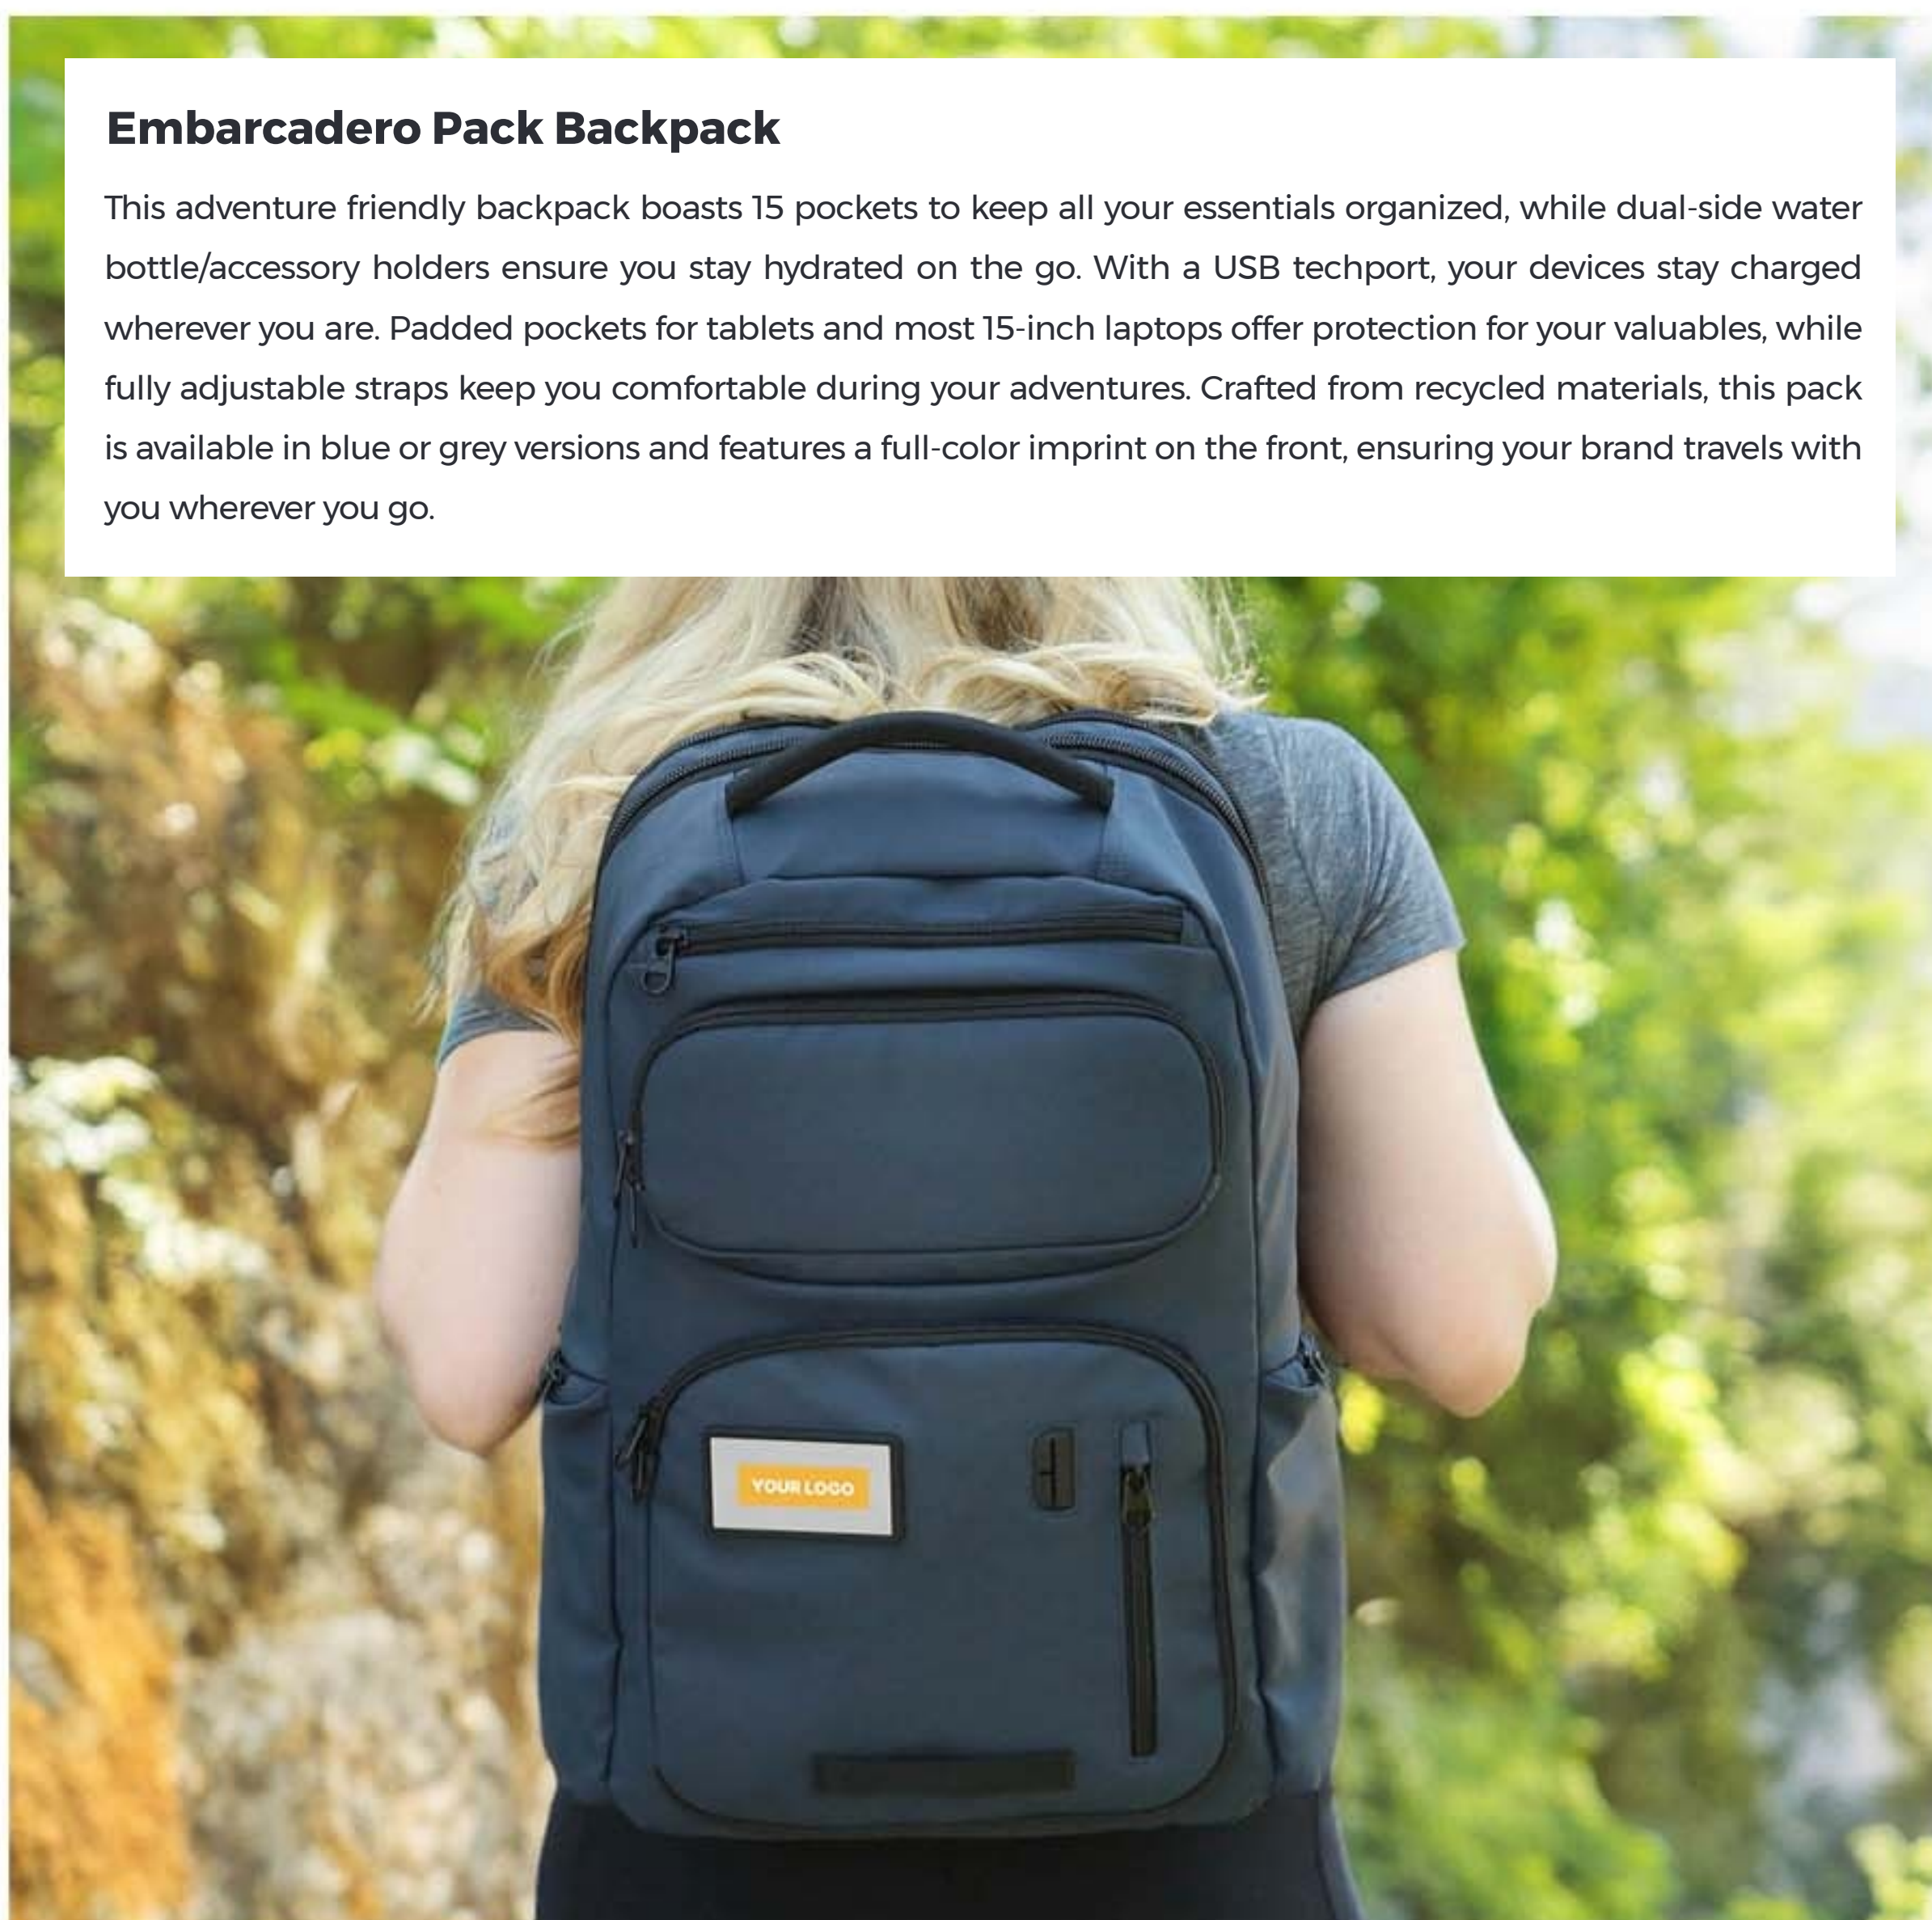

Embarcadero Pack Backpack

This adventure friendly backpack boasts 15 pockets to keep all your essentials organized, while dual-side water bottle/accessory holders ensure you stay hydrated on the go. With a USB techport, your devices stay charged wherever you are. Padded pockets for tablets and most 15-inch laptops offer protection for your valuables, while fully adjustable straps keep you comfortable during your adventures. Crafted from recycled materials, this pack is available in blue or grey versions and features a full-color imprint on the front, ensuring your brand travels with you wherever you go.