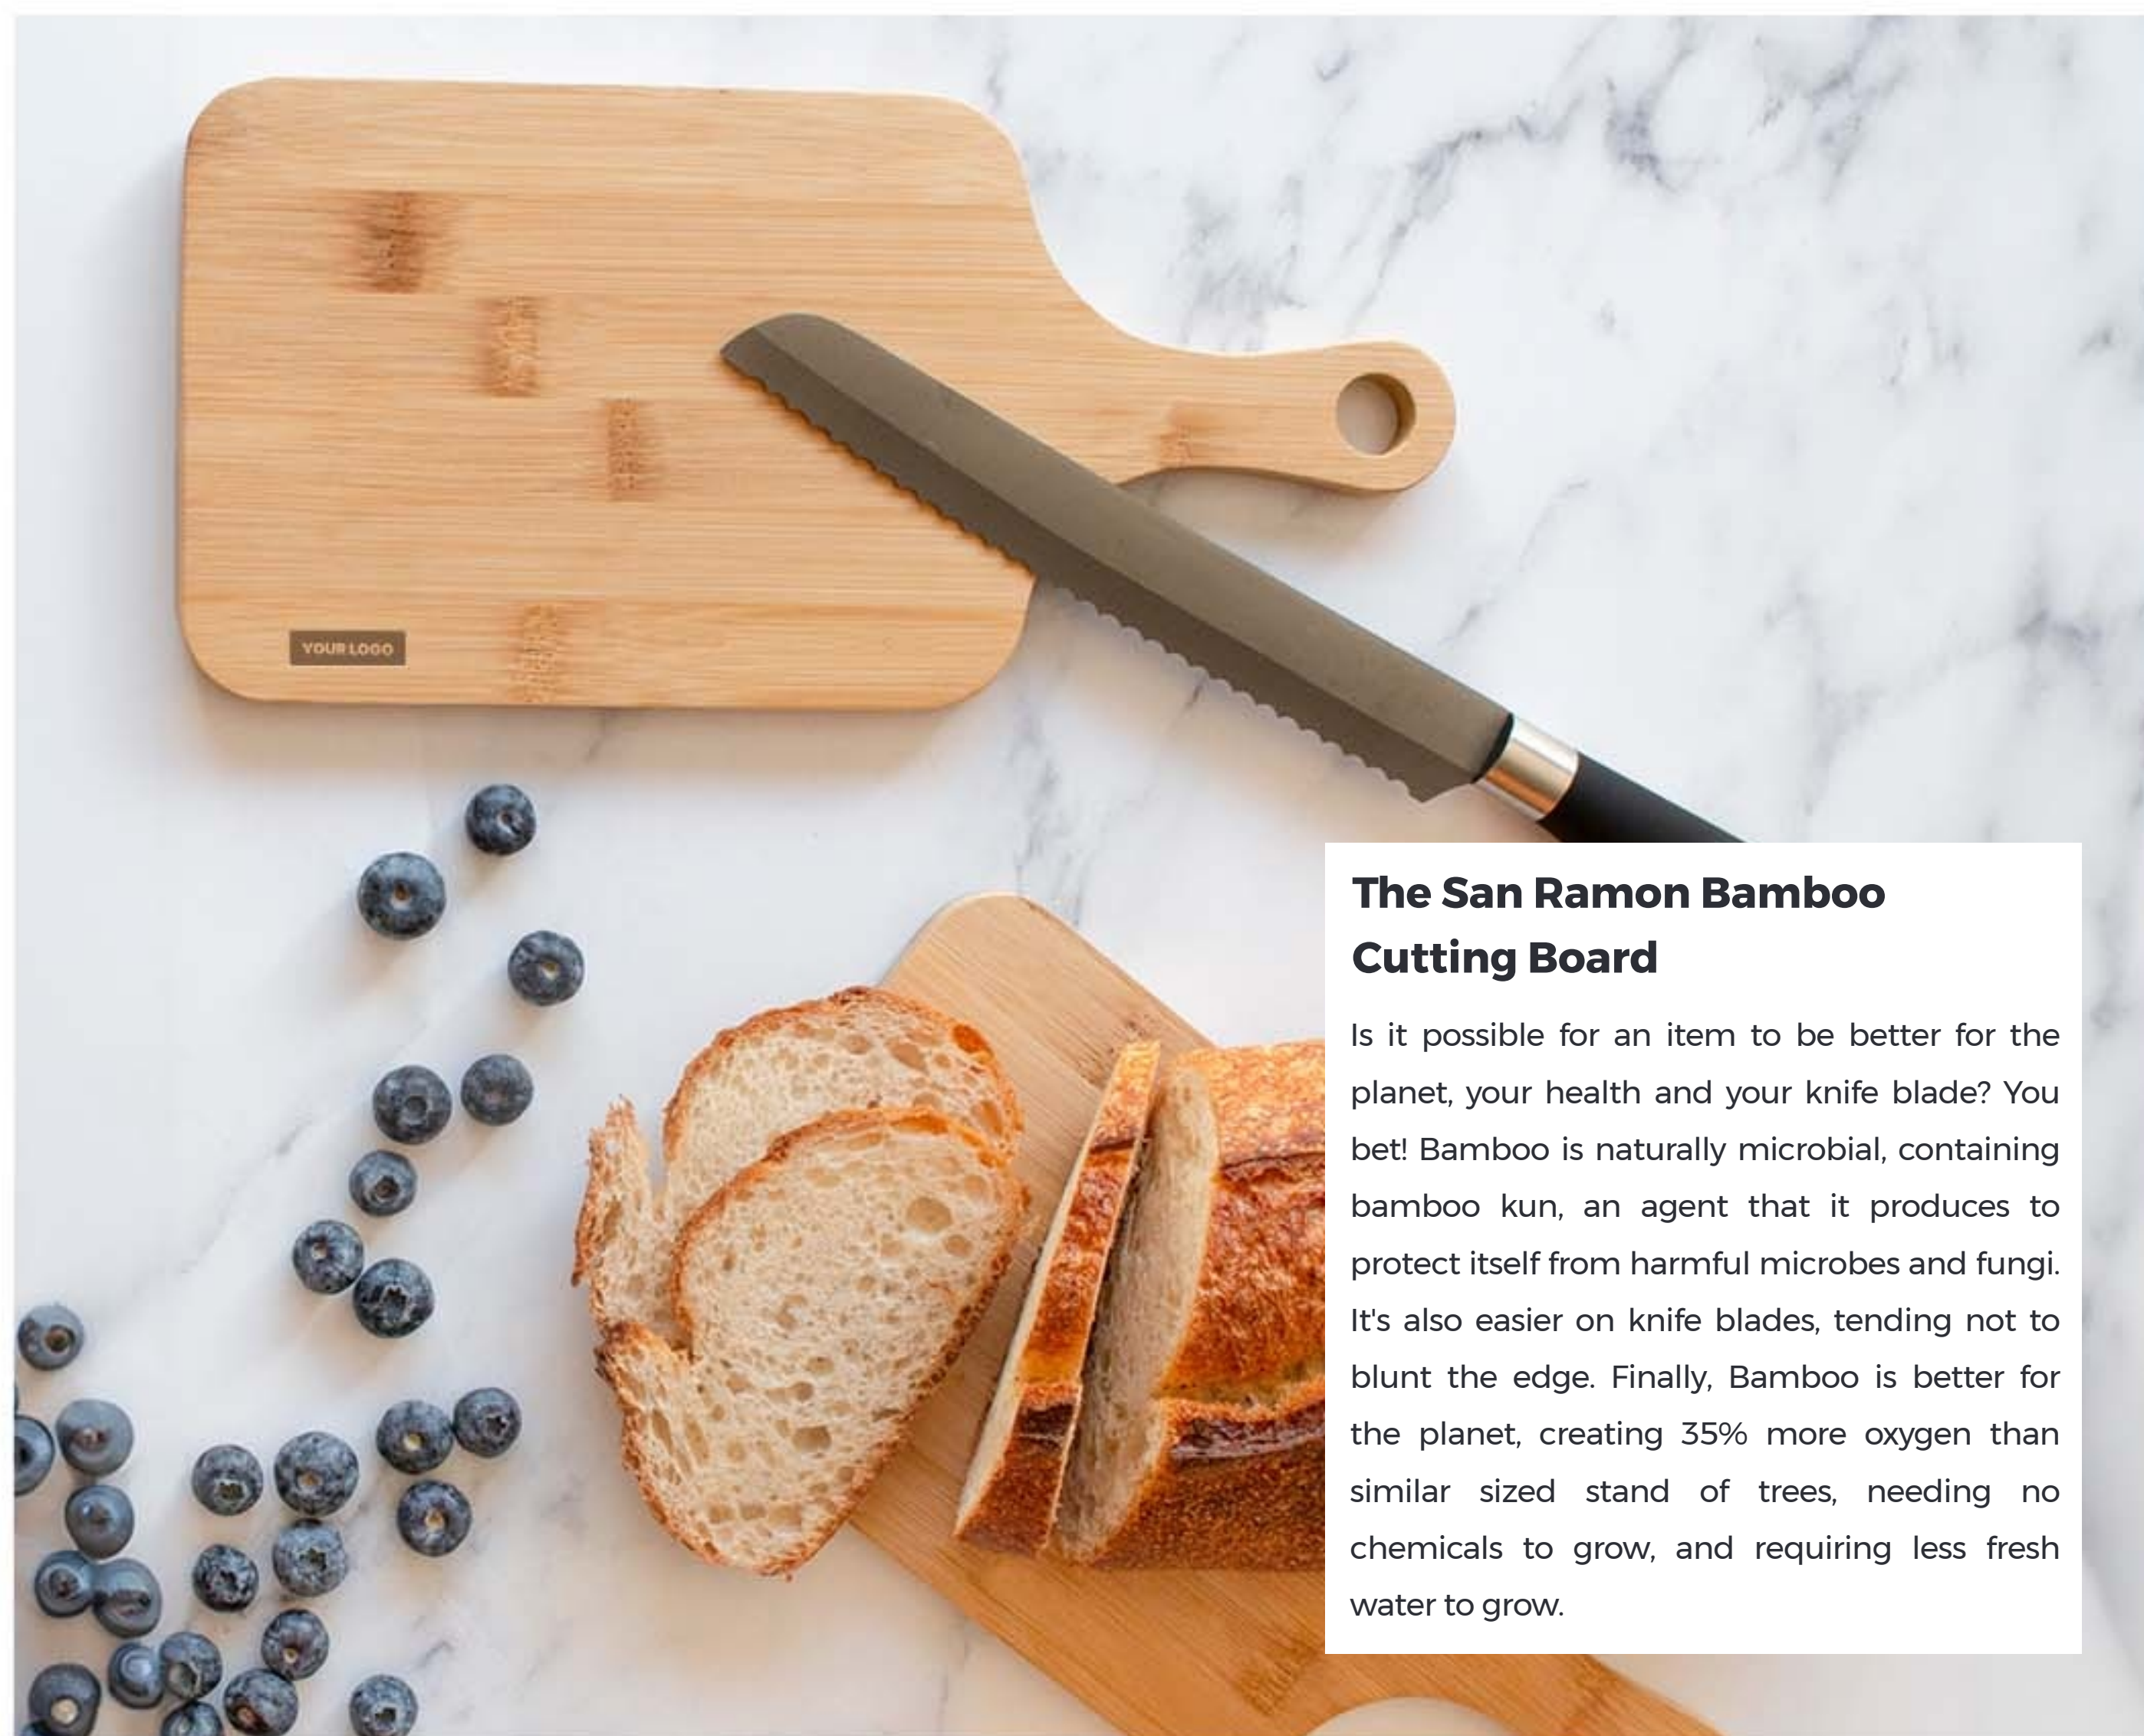

The San Ramon Bamboo Cutting Board

Is it possible for an item to be better for the planet, your health and your knife blade? You bet! Bamboo is naturally microbial, containing bamboo kun, an agent that it produces to protect itself from harmful microbes and fungi. It's also easier on knife blades, tending not to blunt the edge. Finally, Bamboo is better for the planet, creating 35% more oxygen than similar sized stand of trees, needing no chemicals to grow, and requiring less fresh water to grow.