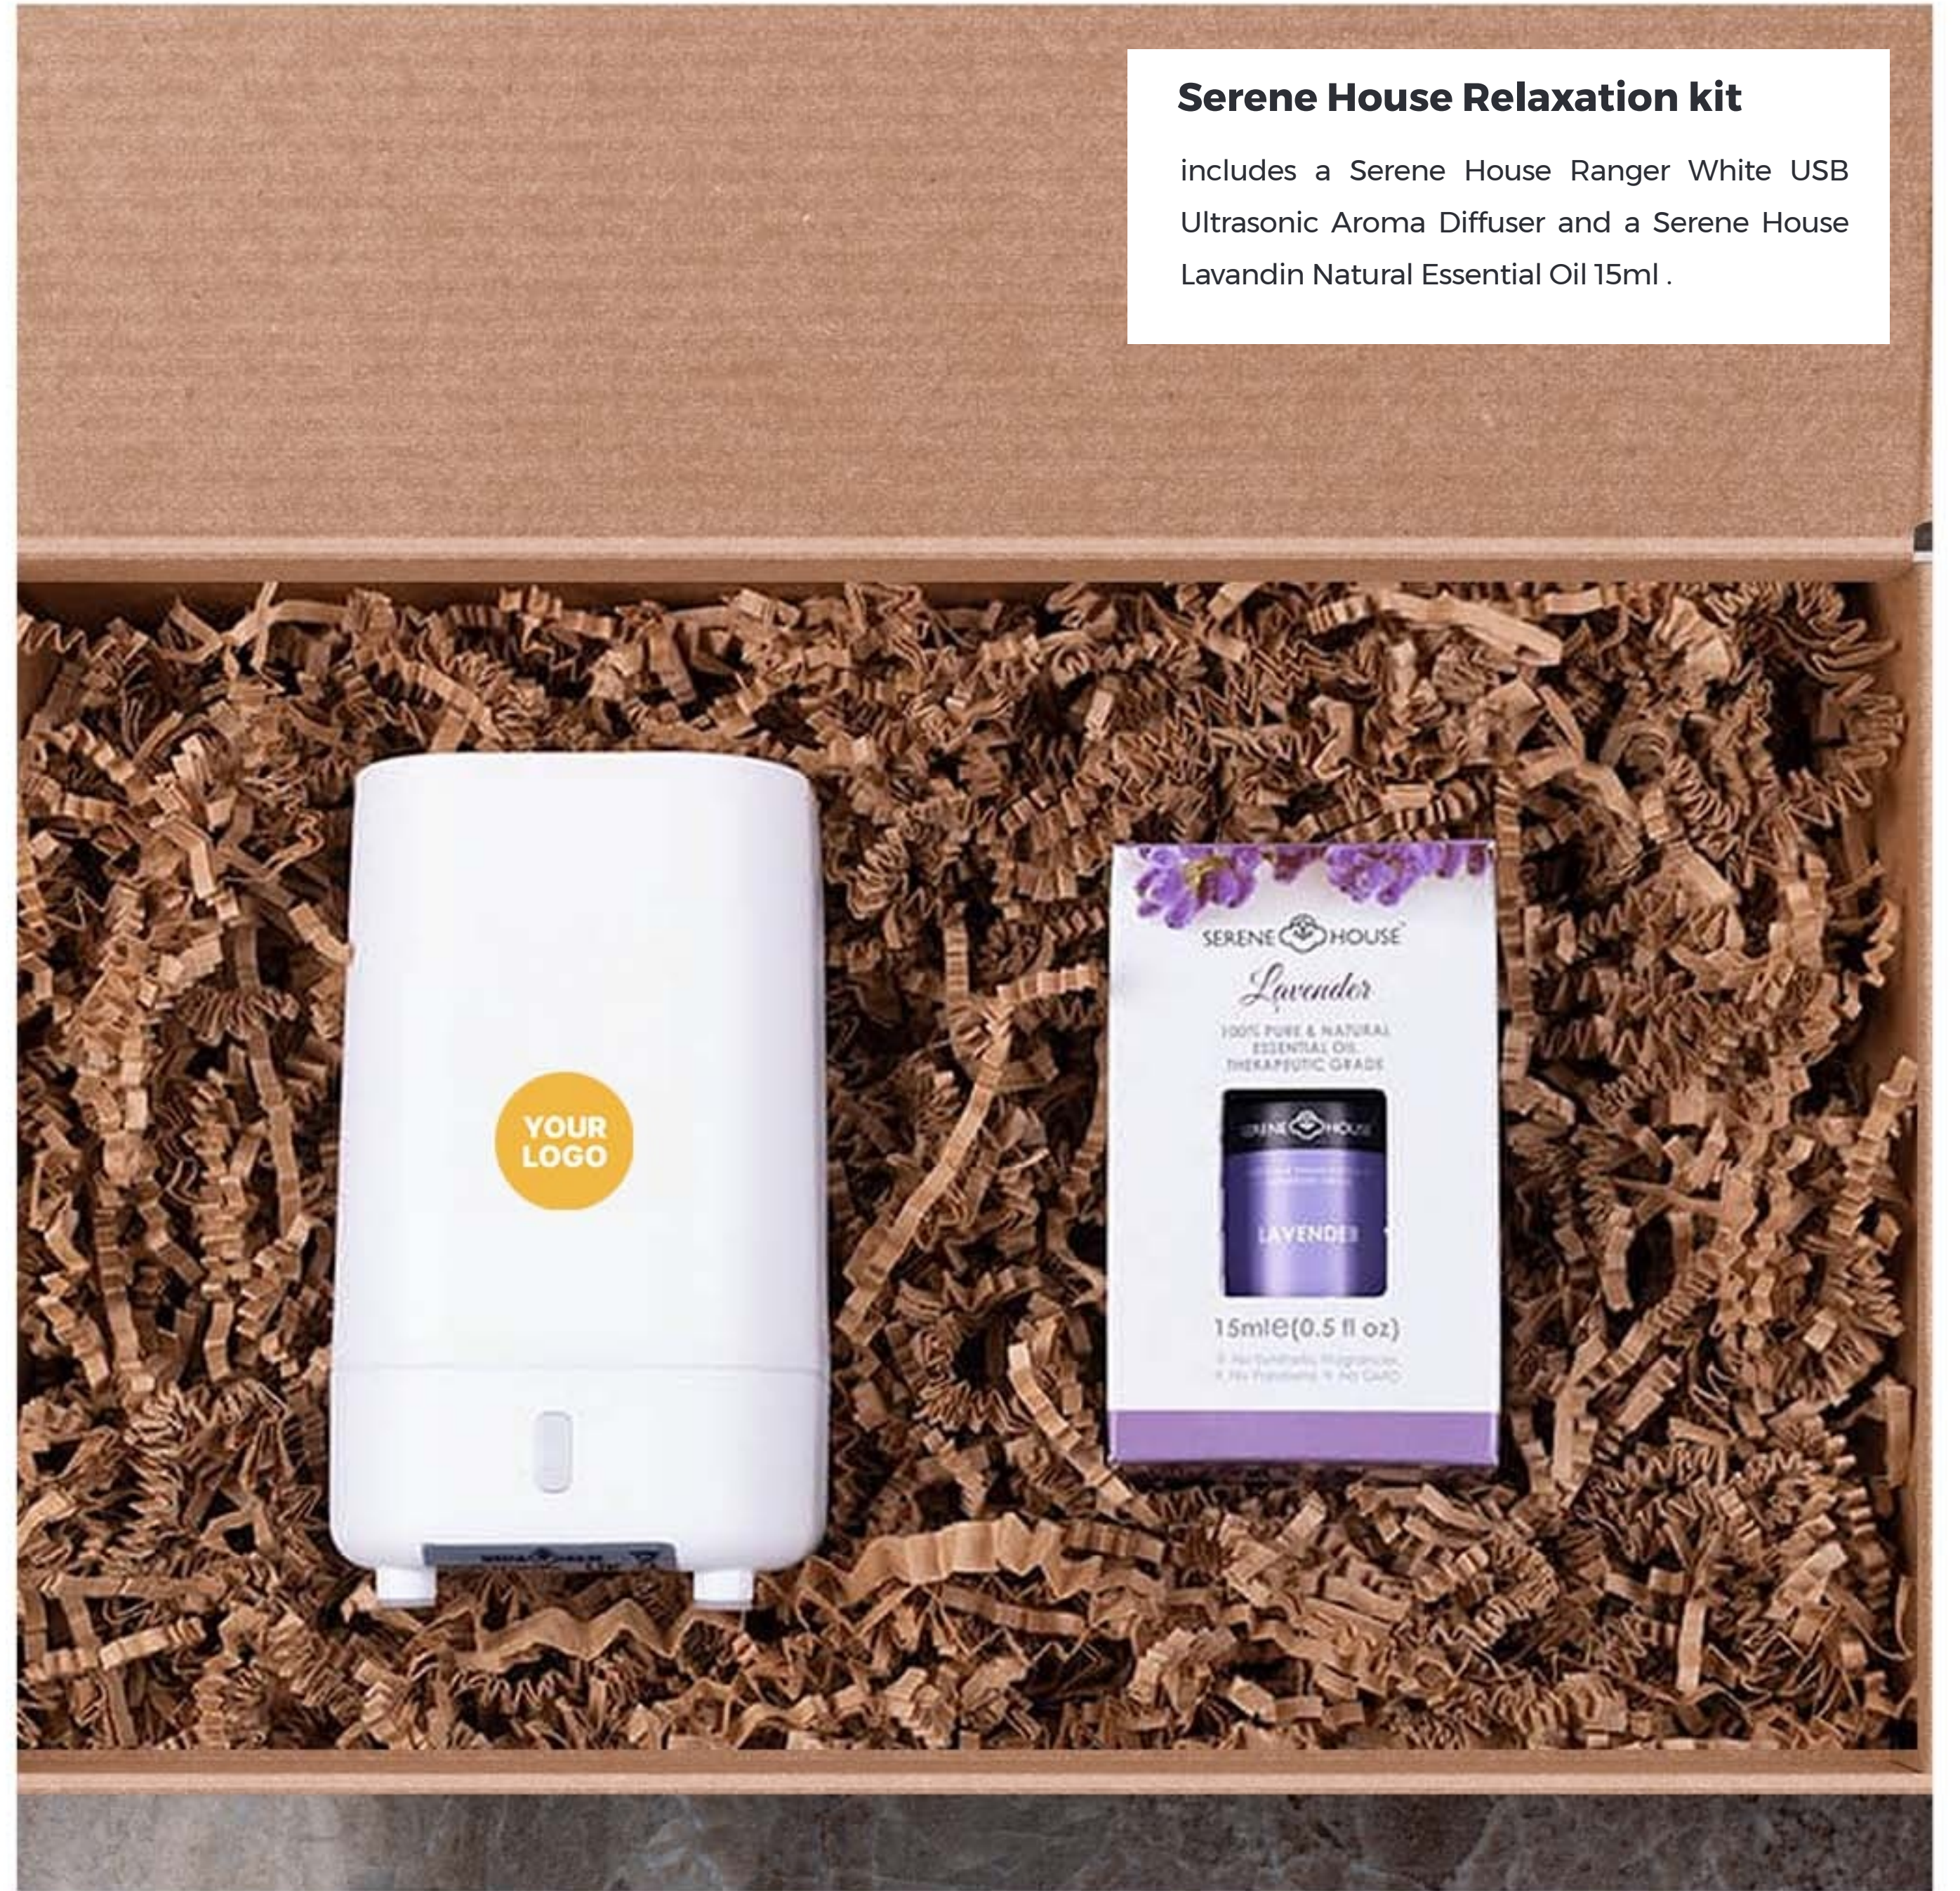

15OZ CERAMIC TUMBLER CANDLE

This 15oz ceramic tumbler is filled with a single-wick natural soy wax candle. Choose from 5 ceramic colors and 19 elevated scents.

Everlasting Throw Blanket

The Everlasting Throw Blanket combines timeless style with practical comfort, featuring a classic woven herringbone pattern and elegant fringe that adds a touch of sophistication to any room. Its versatile design makes it perfect for both home decor and travel, while the faux leather patch offers a customizable option for a personalized touch. Presented in a sleek kraft box, this blanket is not just a cozy companion but also a thoughtful gift that seamlessly blends luxury and functionality.

Serene House Astro White 90 Glass Ultrasonic Aroma Diffuser

The best-selling Astro White 90 Ultrasonic Aroma Diffuser fills your space with the scents you love. The sculpted frosted glass cover will add a modern touch to any room. The Astro Diffuser runs up to 4-hours continuously or up to 8-hours intermittently. Customize your relaxation with the 60, 90, 120-minute timer and 7 LED lights. The 7 LED lights can rotate or be fixed to one color.

Serene House Relaxation kit

includes a Serene House Ranger White USB Ultrasonic Aroma Diffuser and a Serene House Lavandin Natural Essential Oil 15ml .

iHome Sunrise Bedside Sleep Therapy Machine

Sleep restfully and wake up energized with the Zenergy Sunrise bedside alarm clock. Wake up naturally with simulated sunrise to start your day in a more natural way. Enjoy Soothing, naturally-recorded environmental and white noise sounds designed to help your mind and body relax. A specially designed sound program reduces volume as you fall asleep Stream your music wirelessly through Bluetooth and charge your device through the USB port.