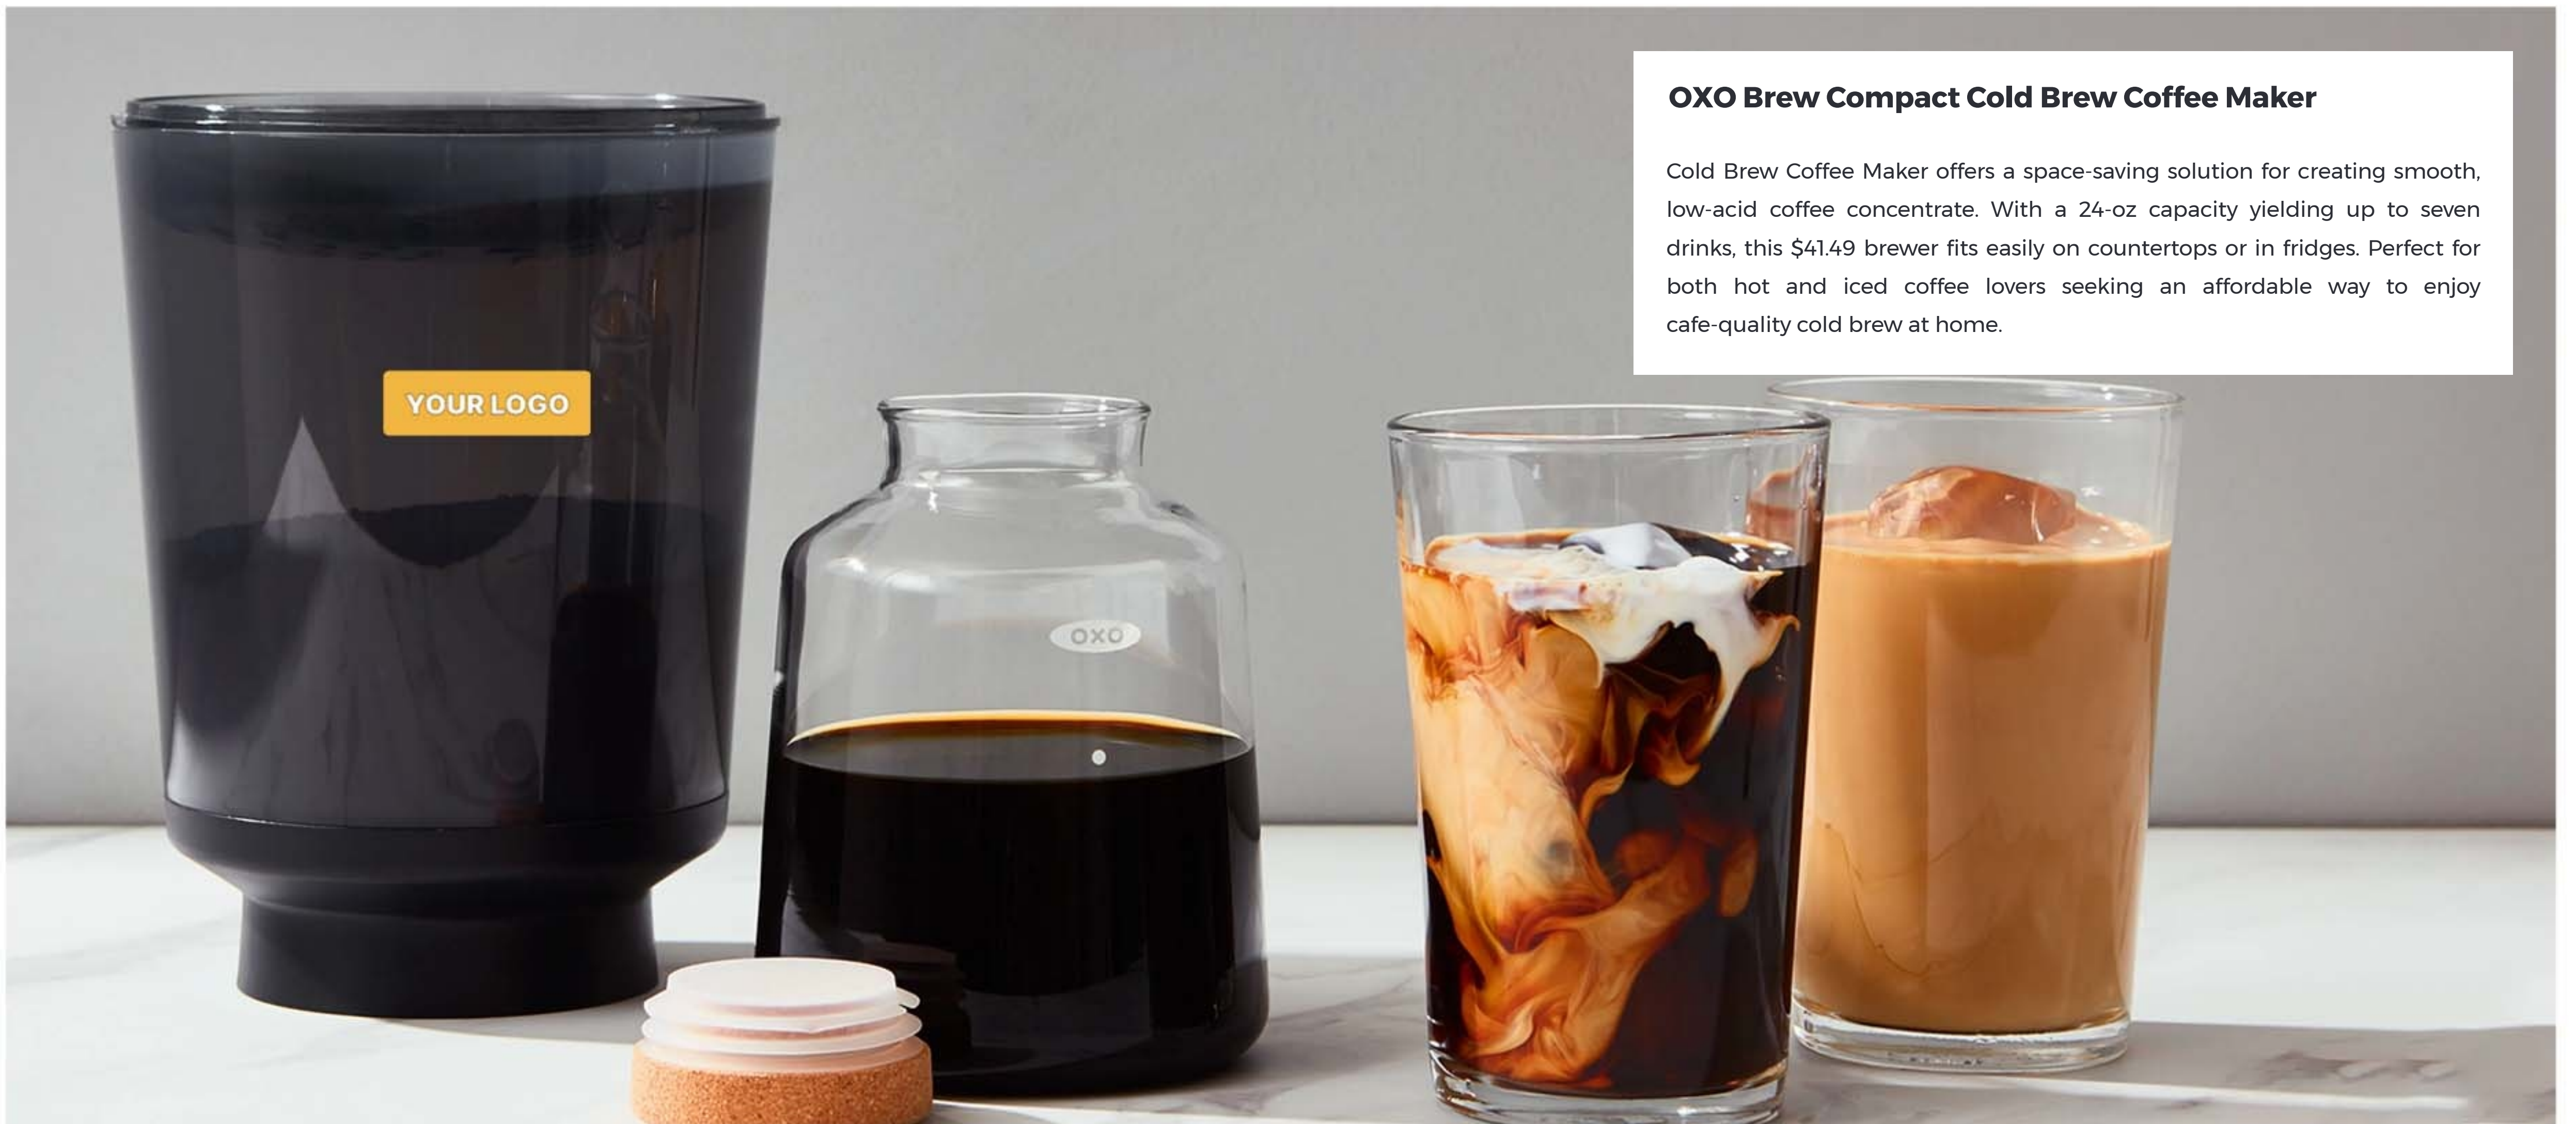

OXO Brew Compact Cold Brew Coffee Maker

Cold Brew Coffee Maker offers a space-saving solution for creating smooth, low-acid coffee concentrate. With a 24-oz capacity yielding up to seven drinks, this $41.49 brewer fits easily on countertops or in fridges. Perfect for both hot and iced coffee lovers seeking an affordable way to enjoy cafe-quality cold brew at home.