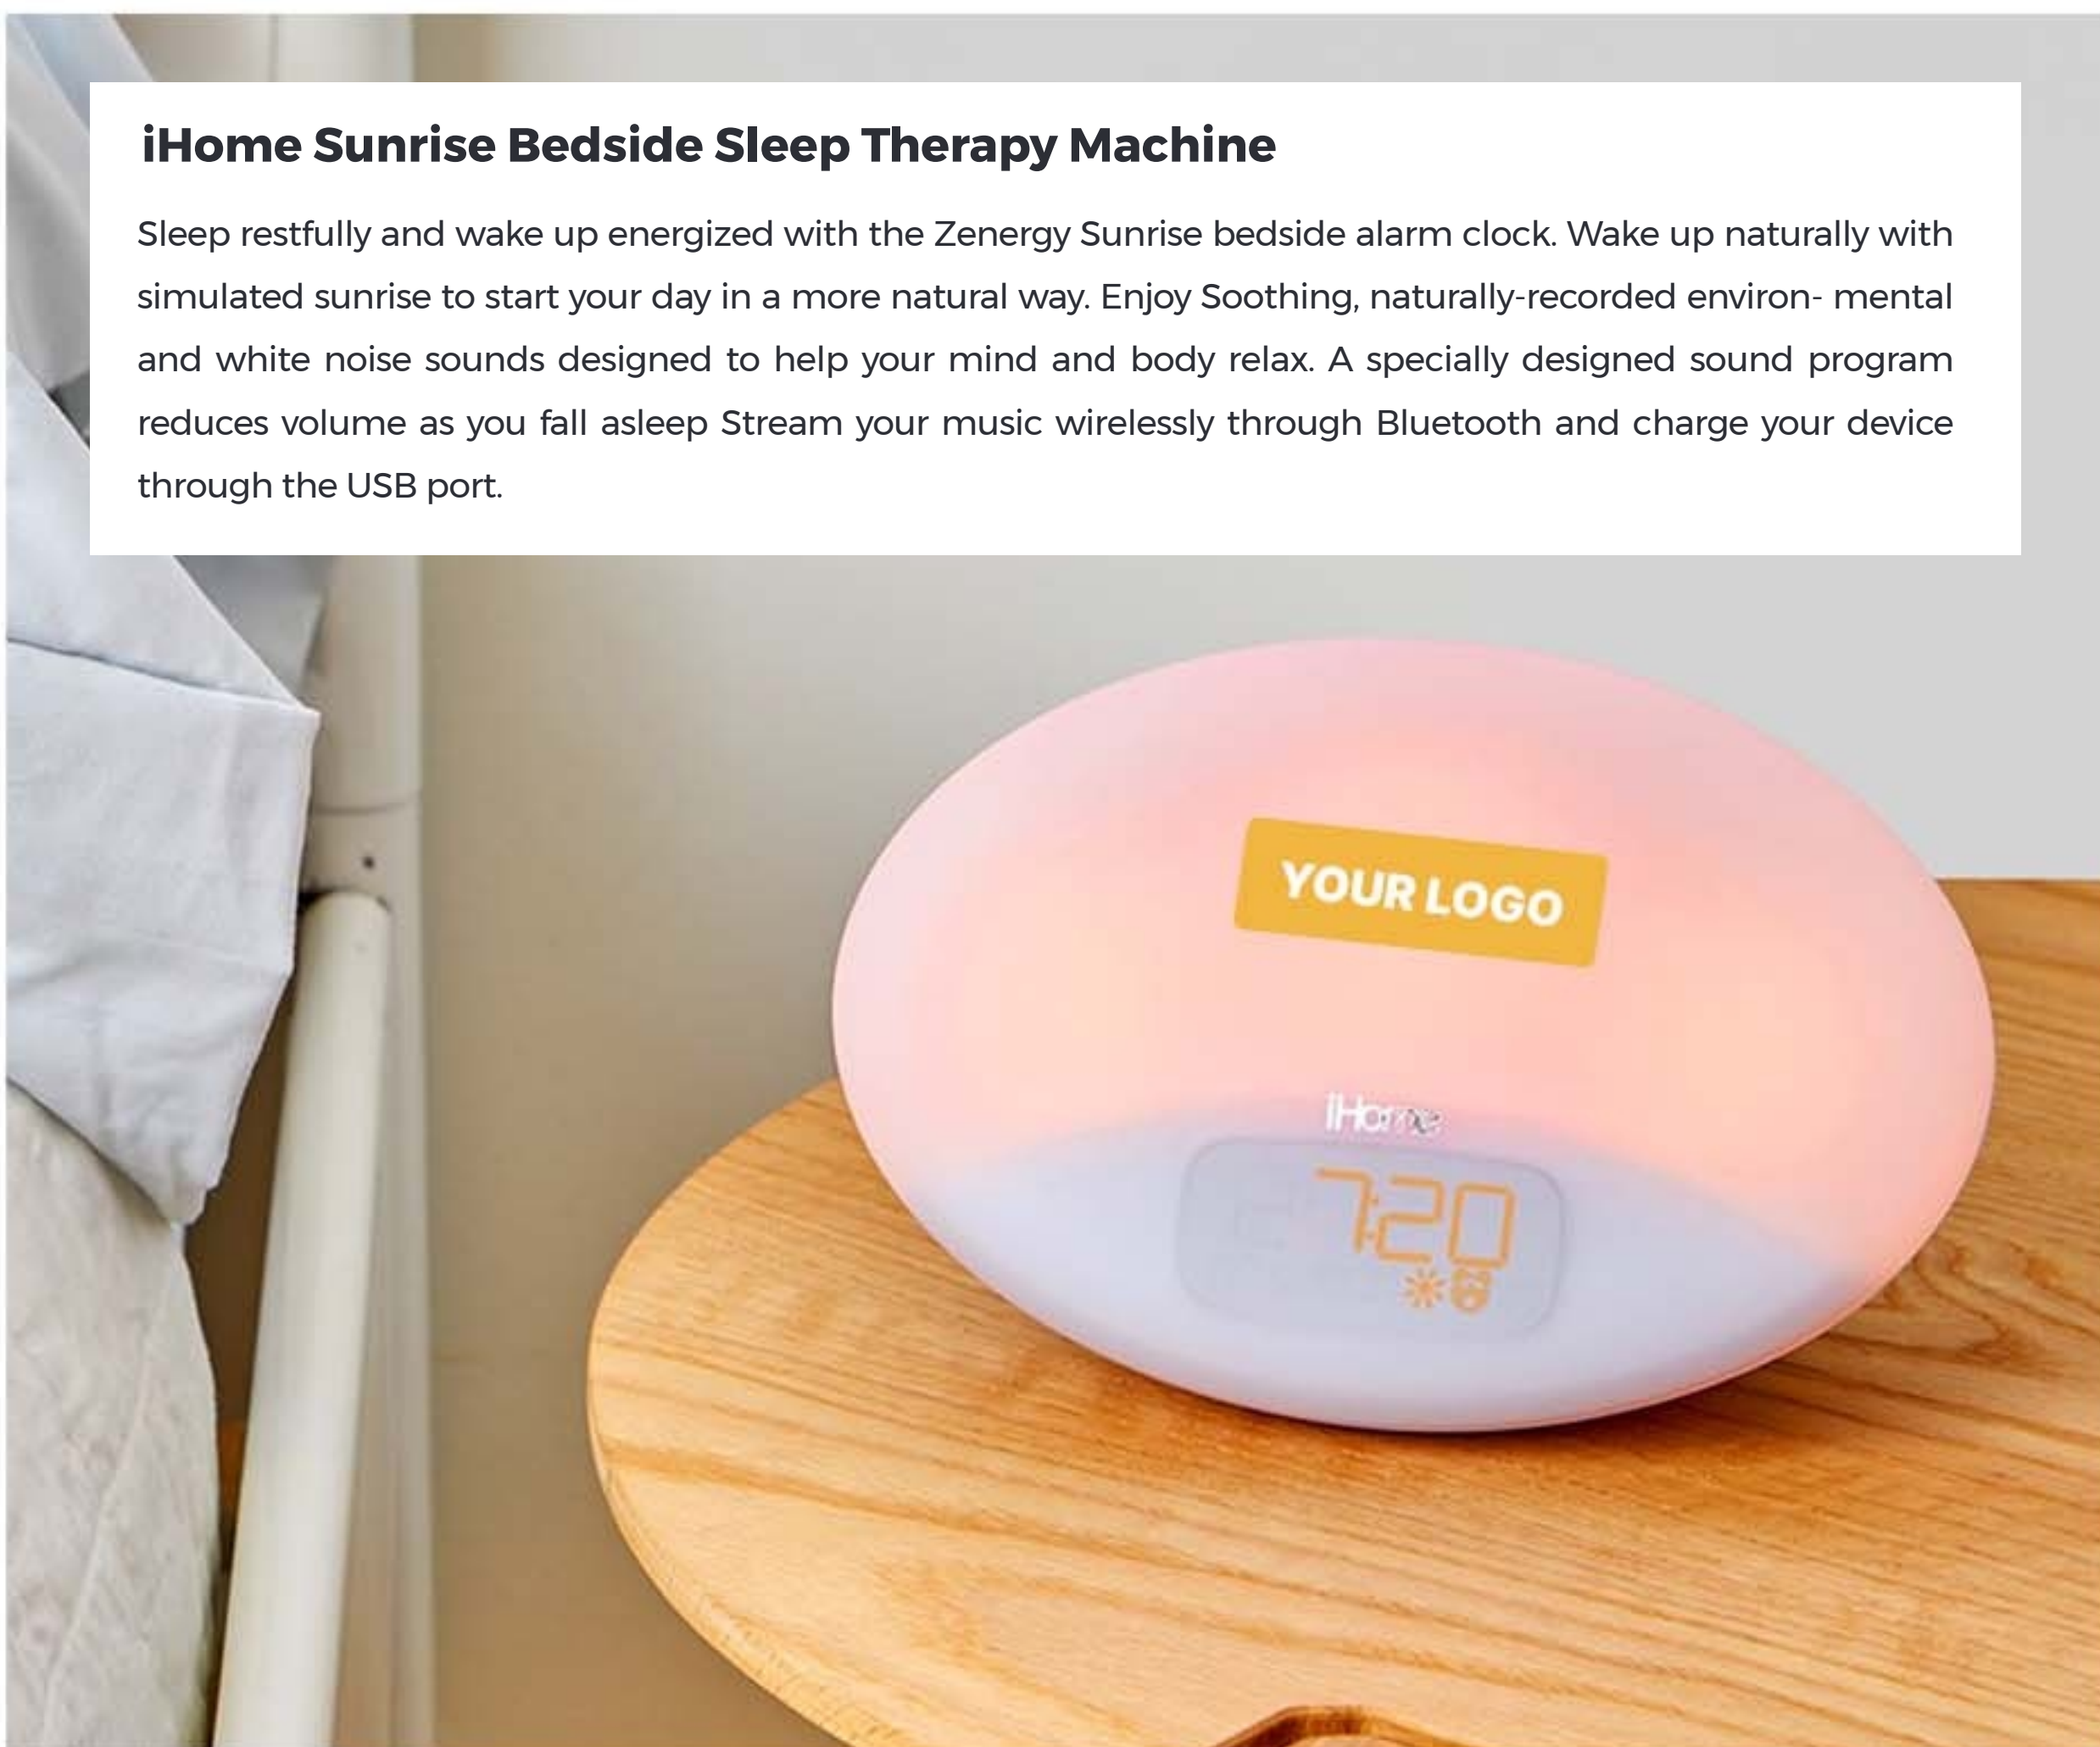

Serene House Astro White 90 Glass Ultrasonic Aroma Diffuser

The best-selling Astro White 90 Ultrasonic Aroma Diffuser fills your space with the scents you love. The sculpted frosted glass cover will add a modern touch to any room. The Astro Diffuser runs up to 4-hours continuously or up to 8-hours intermittently. Customize your relaxation with the 60, 90, 120-minute timer and 7 LED lights. The 7 LED lights can rotate or be fixed to one color.

Serene House Relaxation kit

includes a Serene House Ranger White USB Ultrasonic Aroma Diffuser and a Serene House Lavandin Natural Essential Oil 15ml .

iHome Sunrise Bedside Sleep Therapy Machine

Sleep restfully and wake up energized with the Zenergy Sunrise bedside alarm clock. Wake up naturally with simulated sunrise to start your day in a more natural way. Enjoy Soothing, naturally-recorded environmental and white noise sounds designed to help your mind and body relax. A specially designed sound program reduces volume as you fall asleep Stream your music wirelessly through Bluetooth and charge your device through the USB port.

THERABODY WAVE SOLO

This ultra-portable smart vibration therapy device delivers pinpointed pressure and vibration to focused areas for reduced tension and improved movement. Three powerful vibration frequencies and innovative wave texture allow its ergonomic shape to work deep into hard-to-reach areas, while our innovative QuietRoll Technology effectively mutes sound and reverberations. What's Included: Wave Solo, Protective carrying pouch, USB-A to USB-C cable