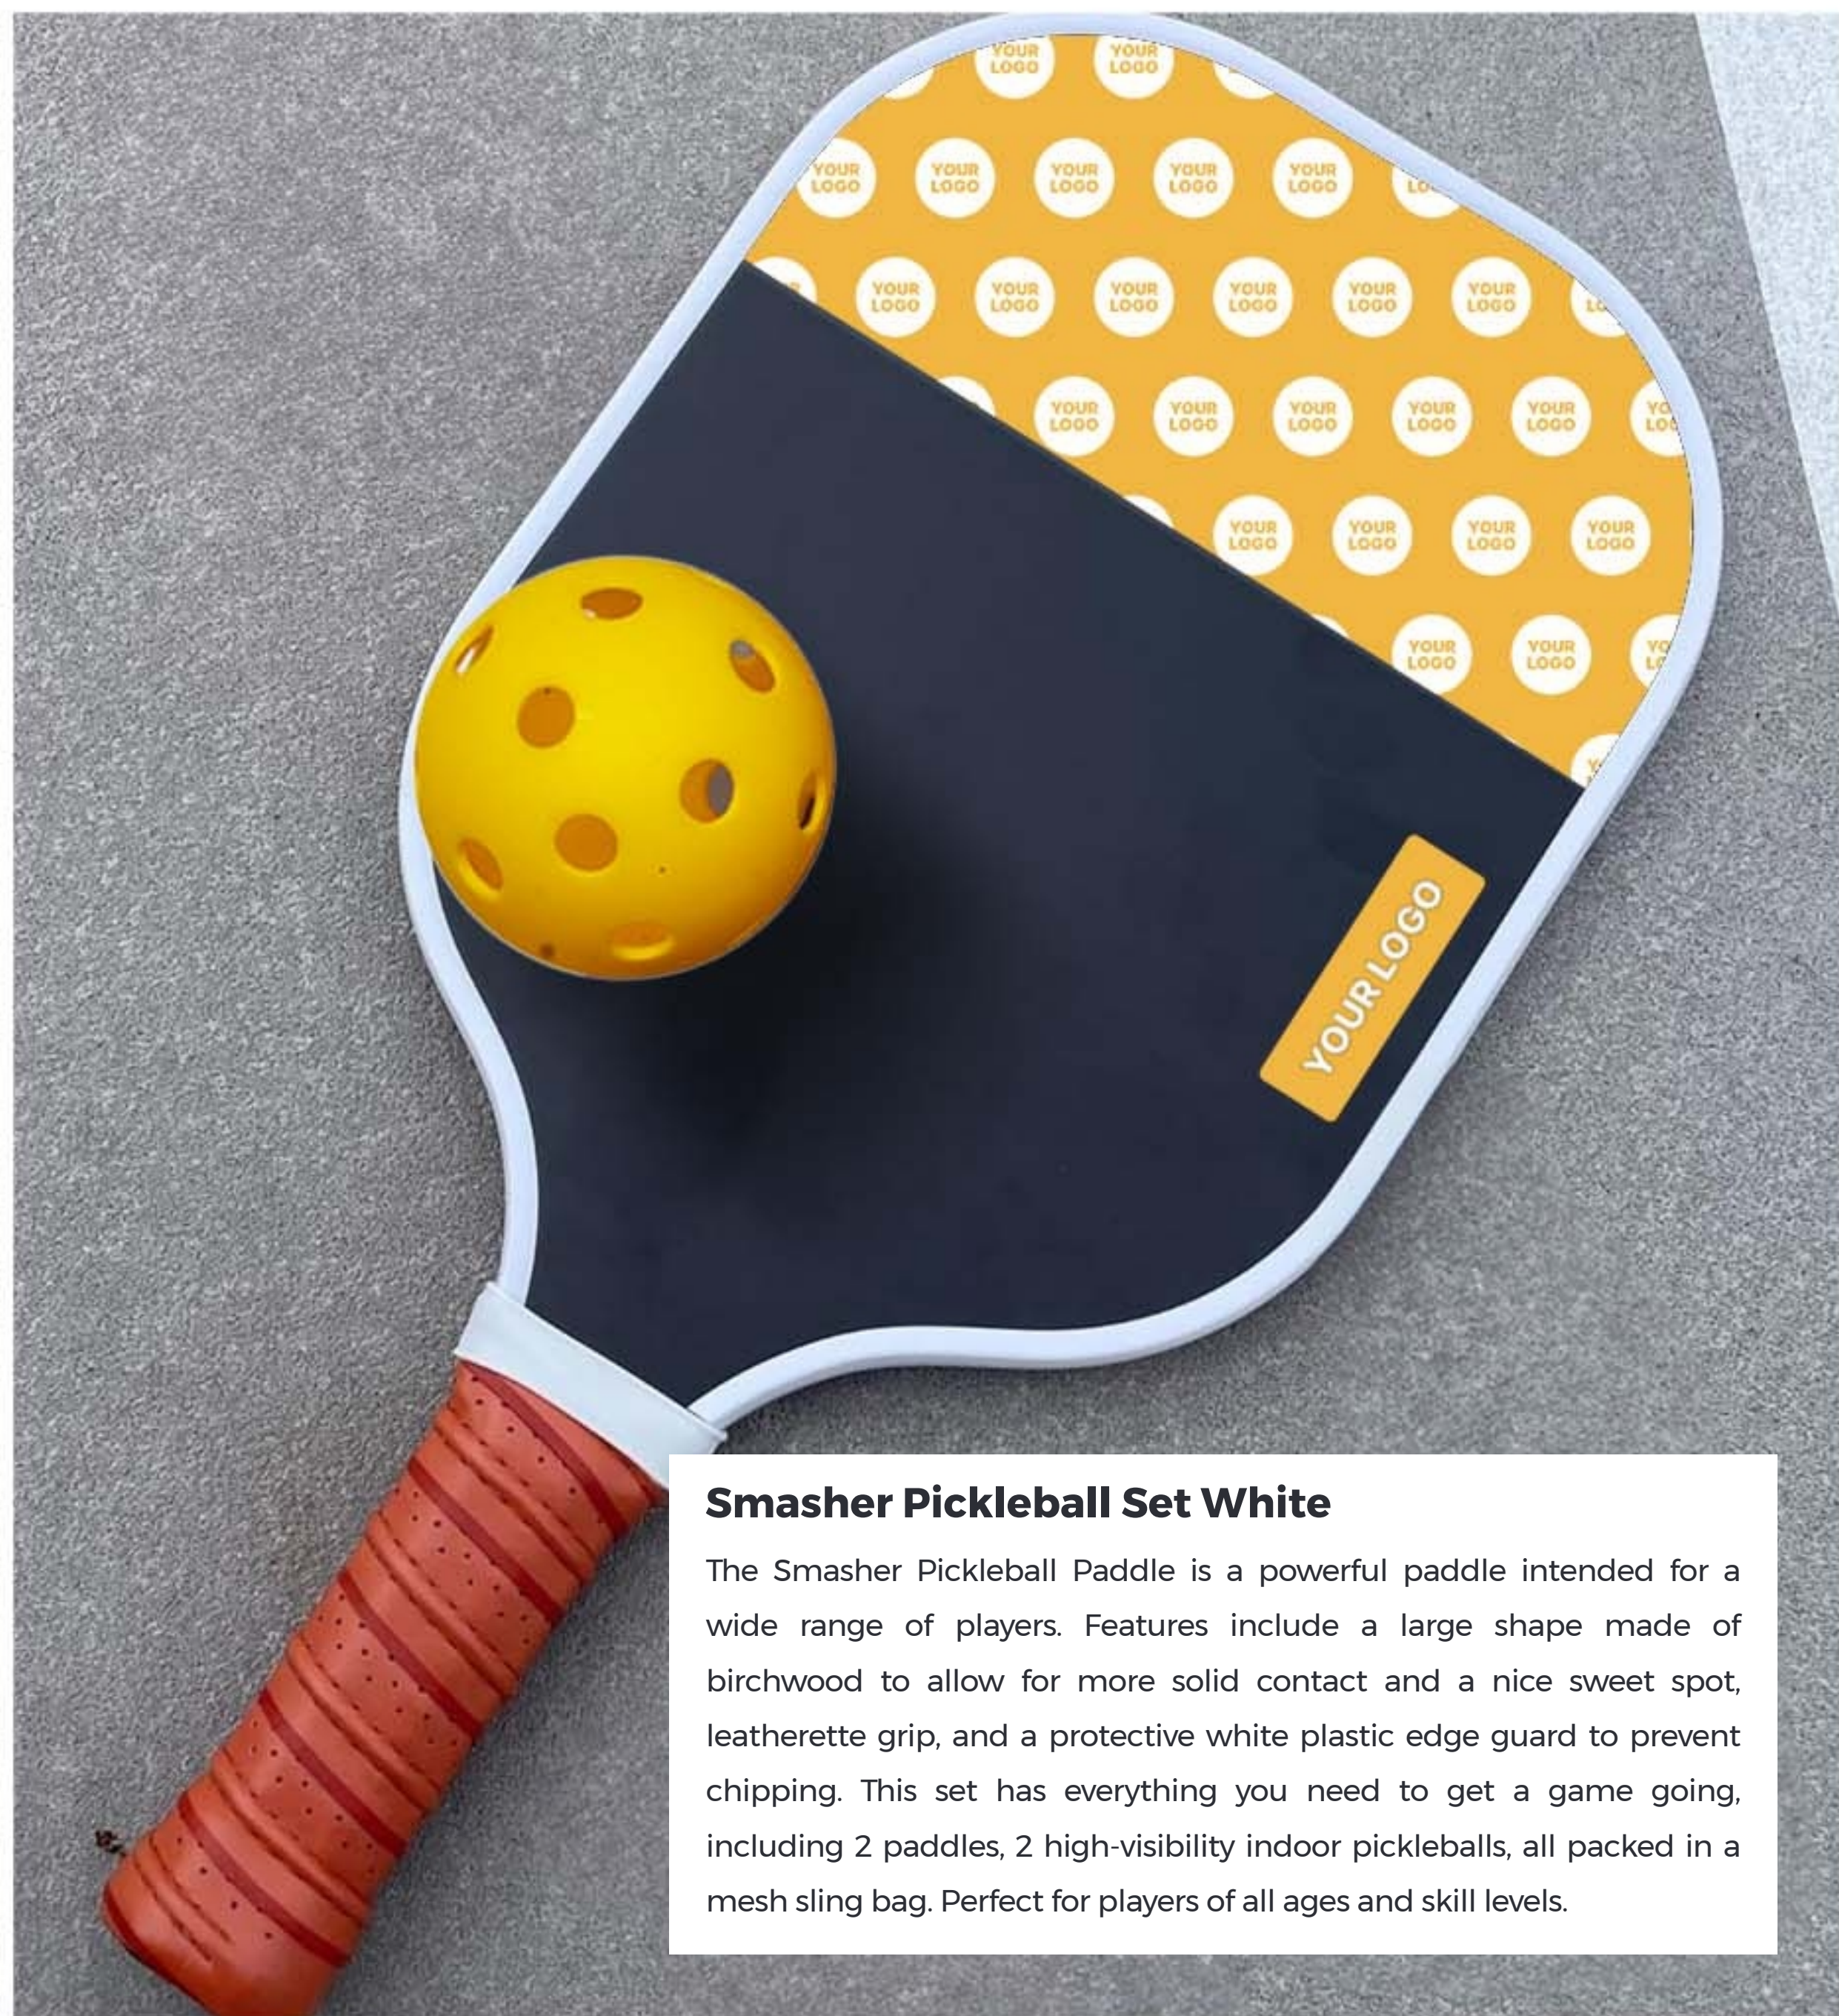

Includes: carry bag, tripod, remote control, AC power, AV cable, 120" projection screen

W&P Peak Popcorn Popper

Black collapsible popcorn bowl/popper that's made from food-safe silicone and plastic.

Cuisinart Outdoors® Petite Tabletop Fire Bowl

The Cuisinart Petite Tabletop Fire Pit creates a beautiful ambiance and is portable so you can take it anywhere

Smasher Pickleball Set White

The Smasher Pickleball Paddle is a powerful paddle intended for a wide range of players. Features include a large shape made of birchwood to allow for more solid contact and a nice sweet spot, leatherette grip, and a protective white plastic edge guard to prevent chipping. This set has everything you need to get a game going, including 2 paddles, 2 high-visibility indoor pickleballs, all packed in a mesh sling bag. Perfect for players of all ages and skill levels.