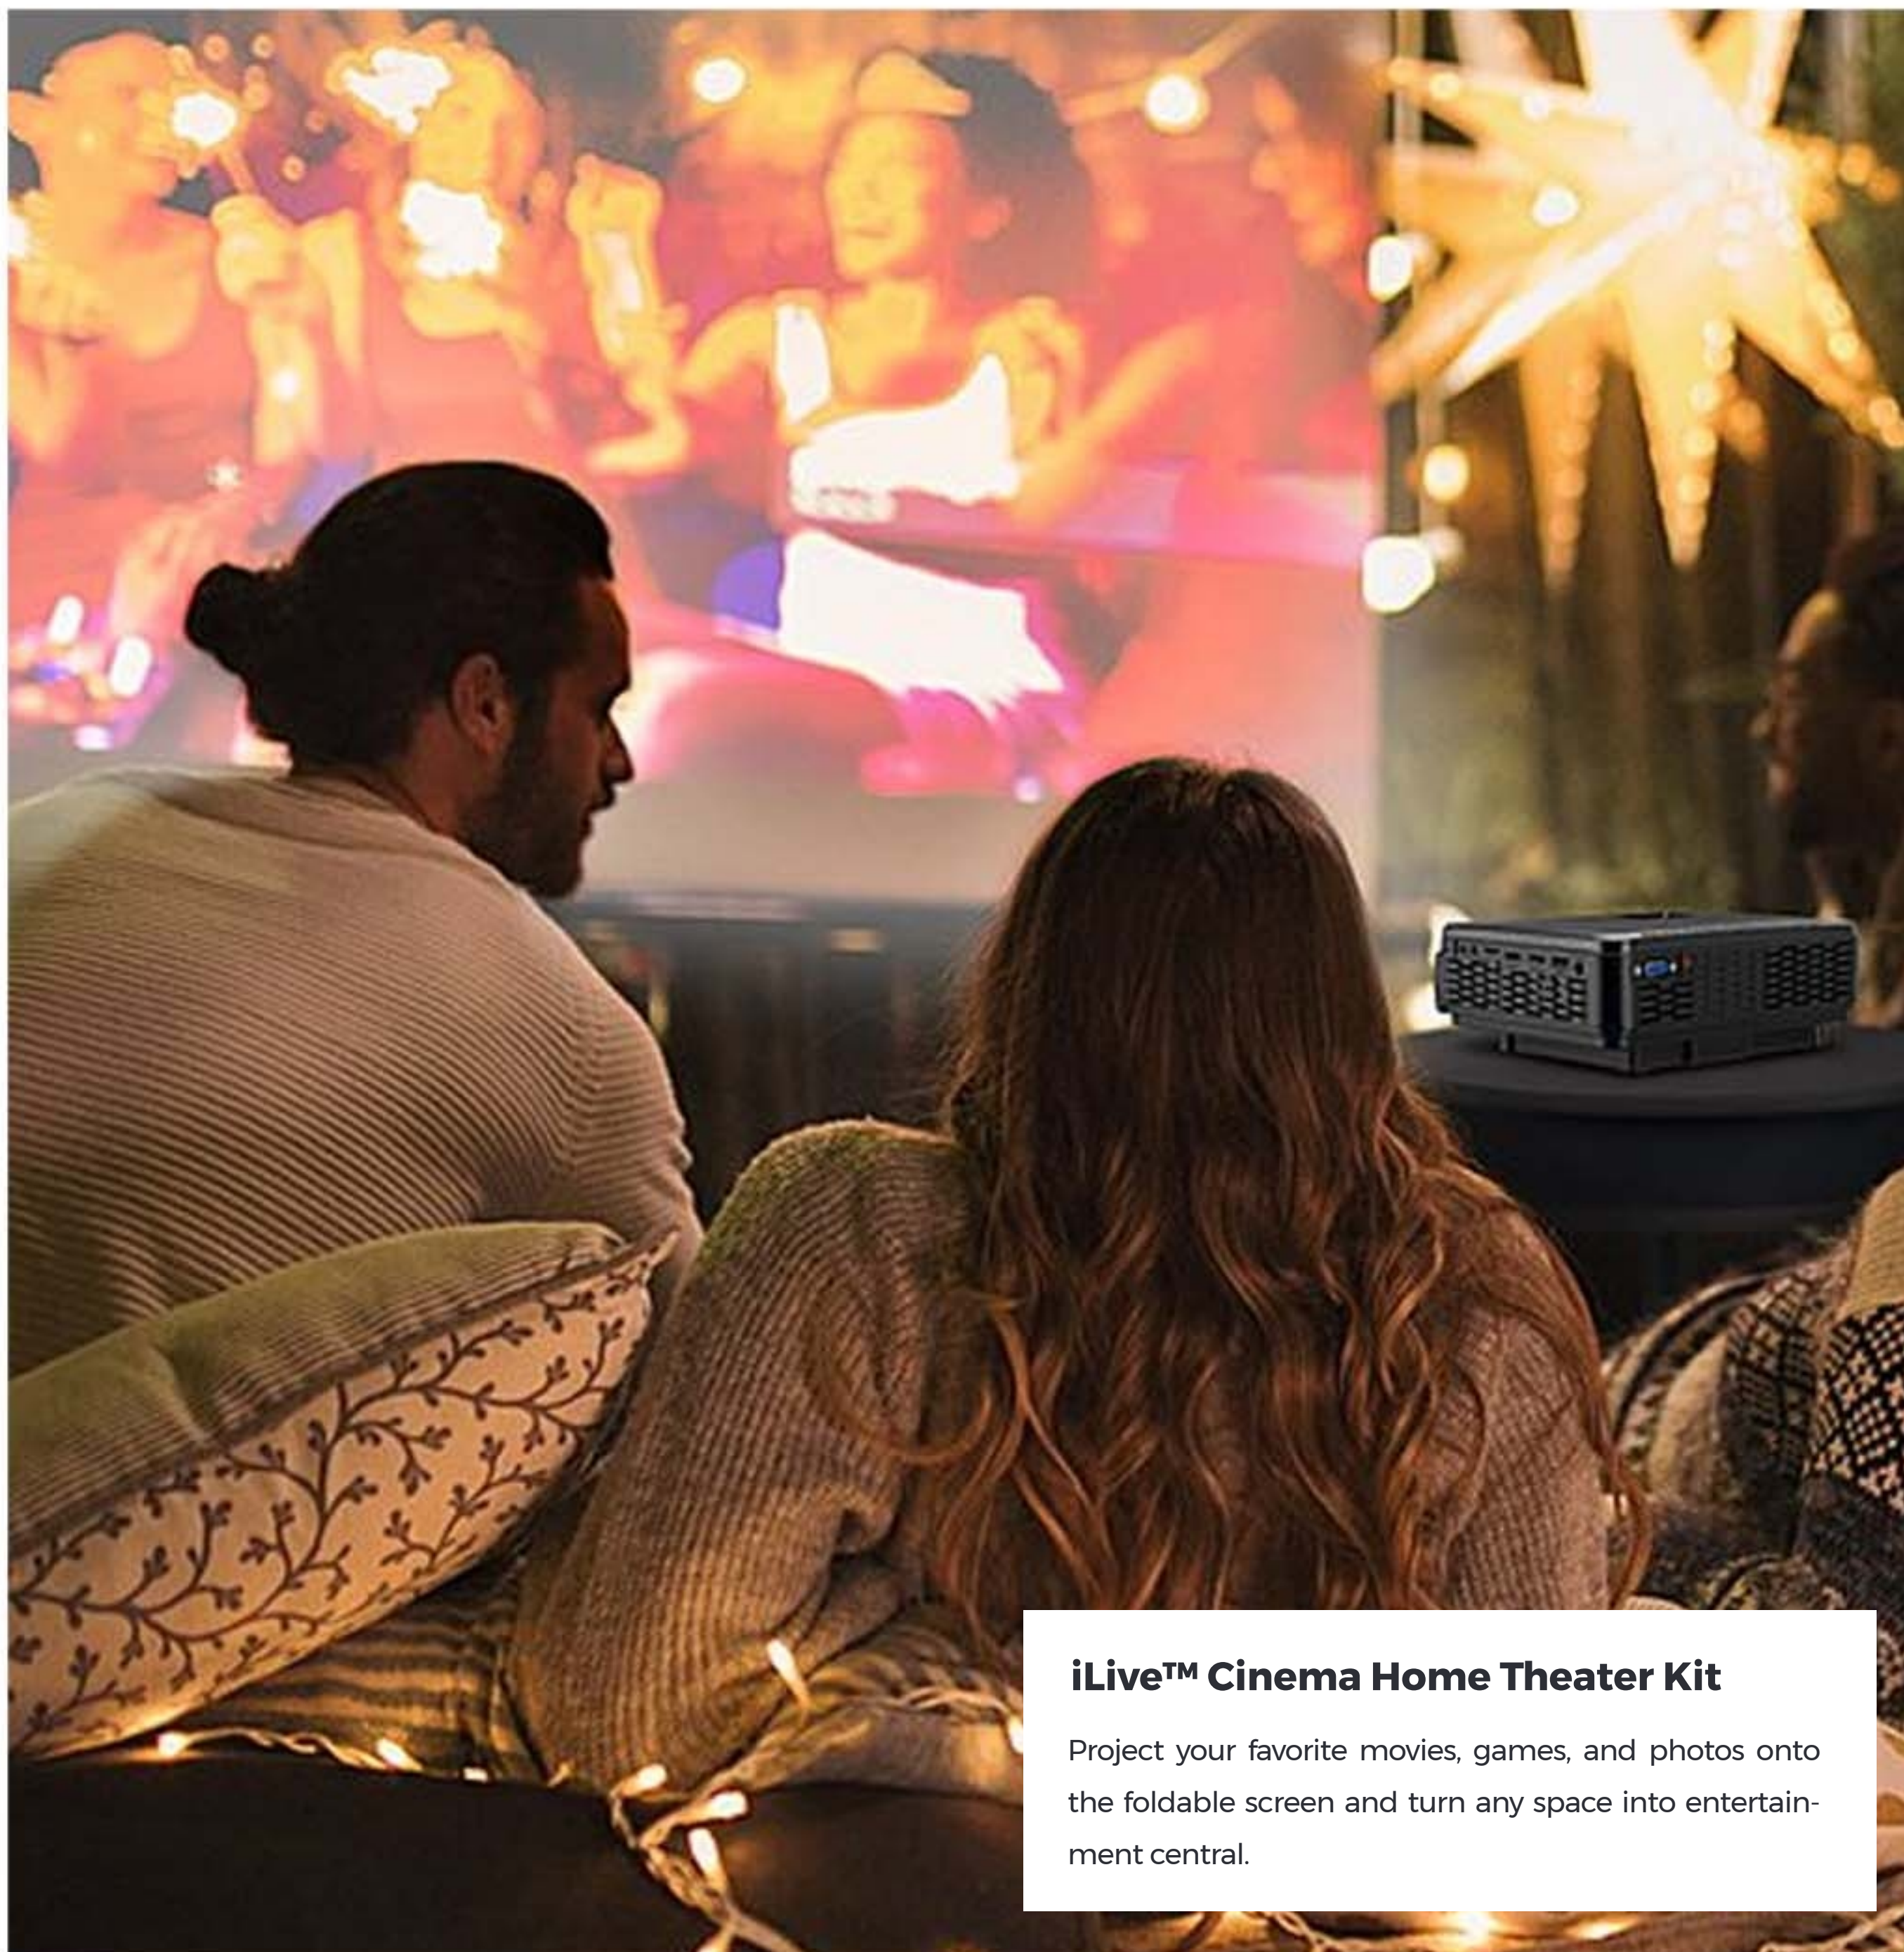

iLive™ Cinema Home Theater Kit

Project your favorite movies, games, and photos onto the foldable screen and turn any space into entertainment central.