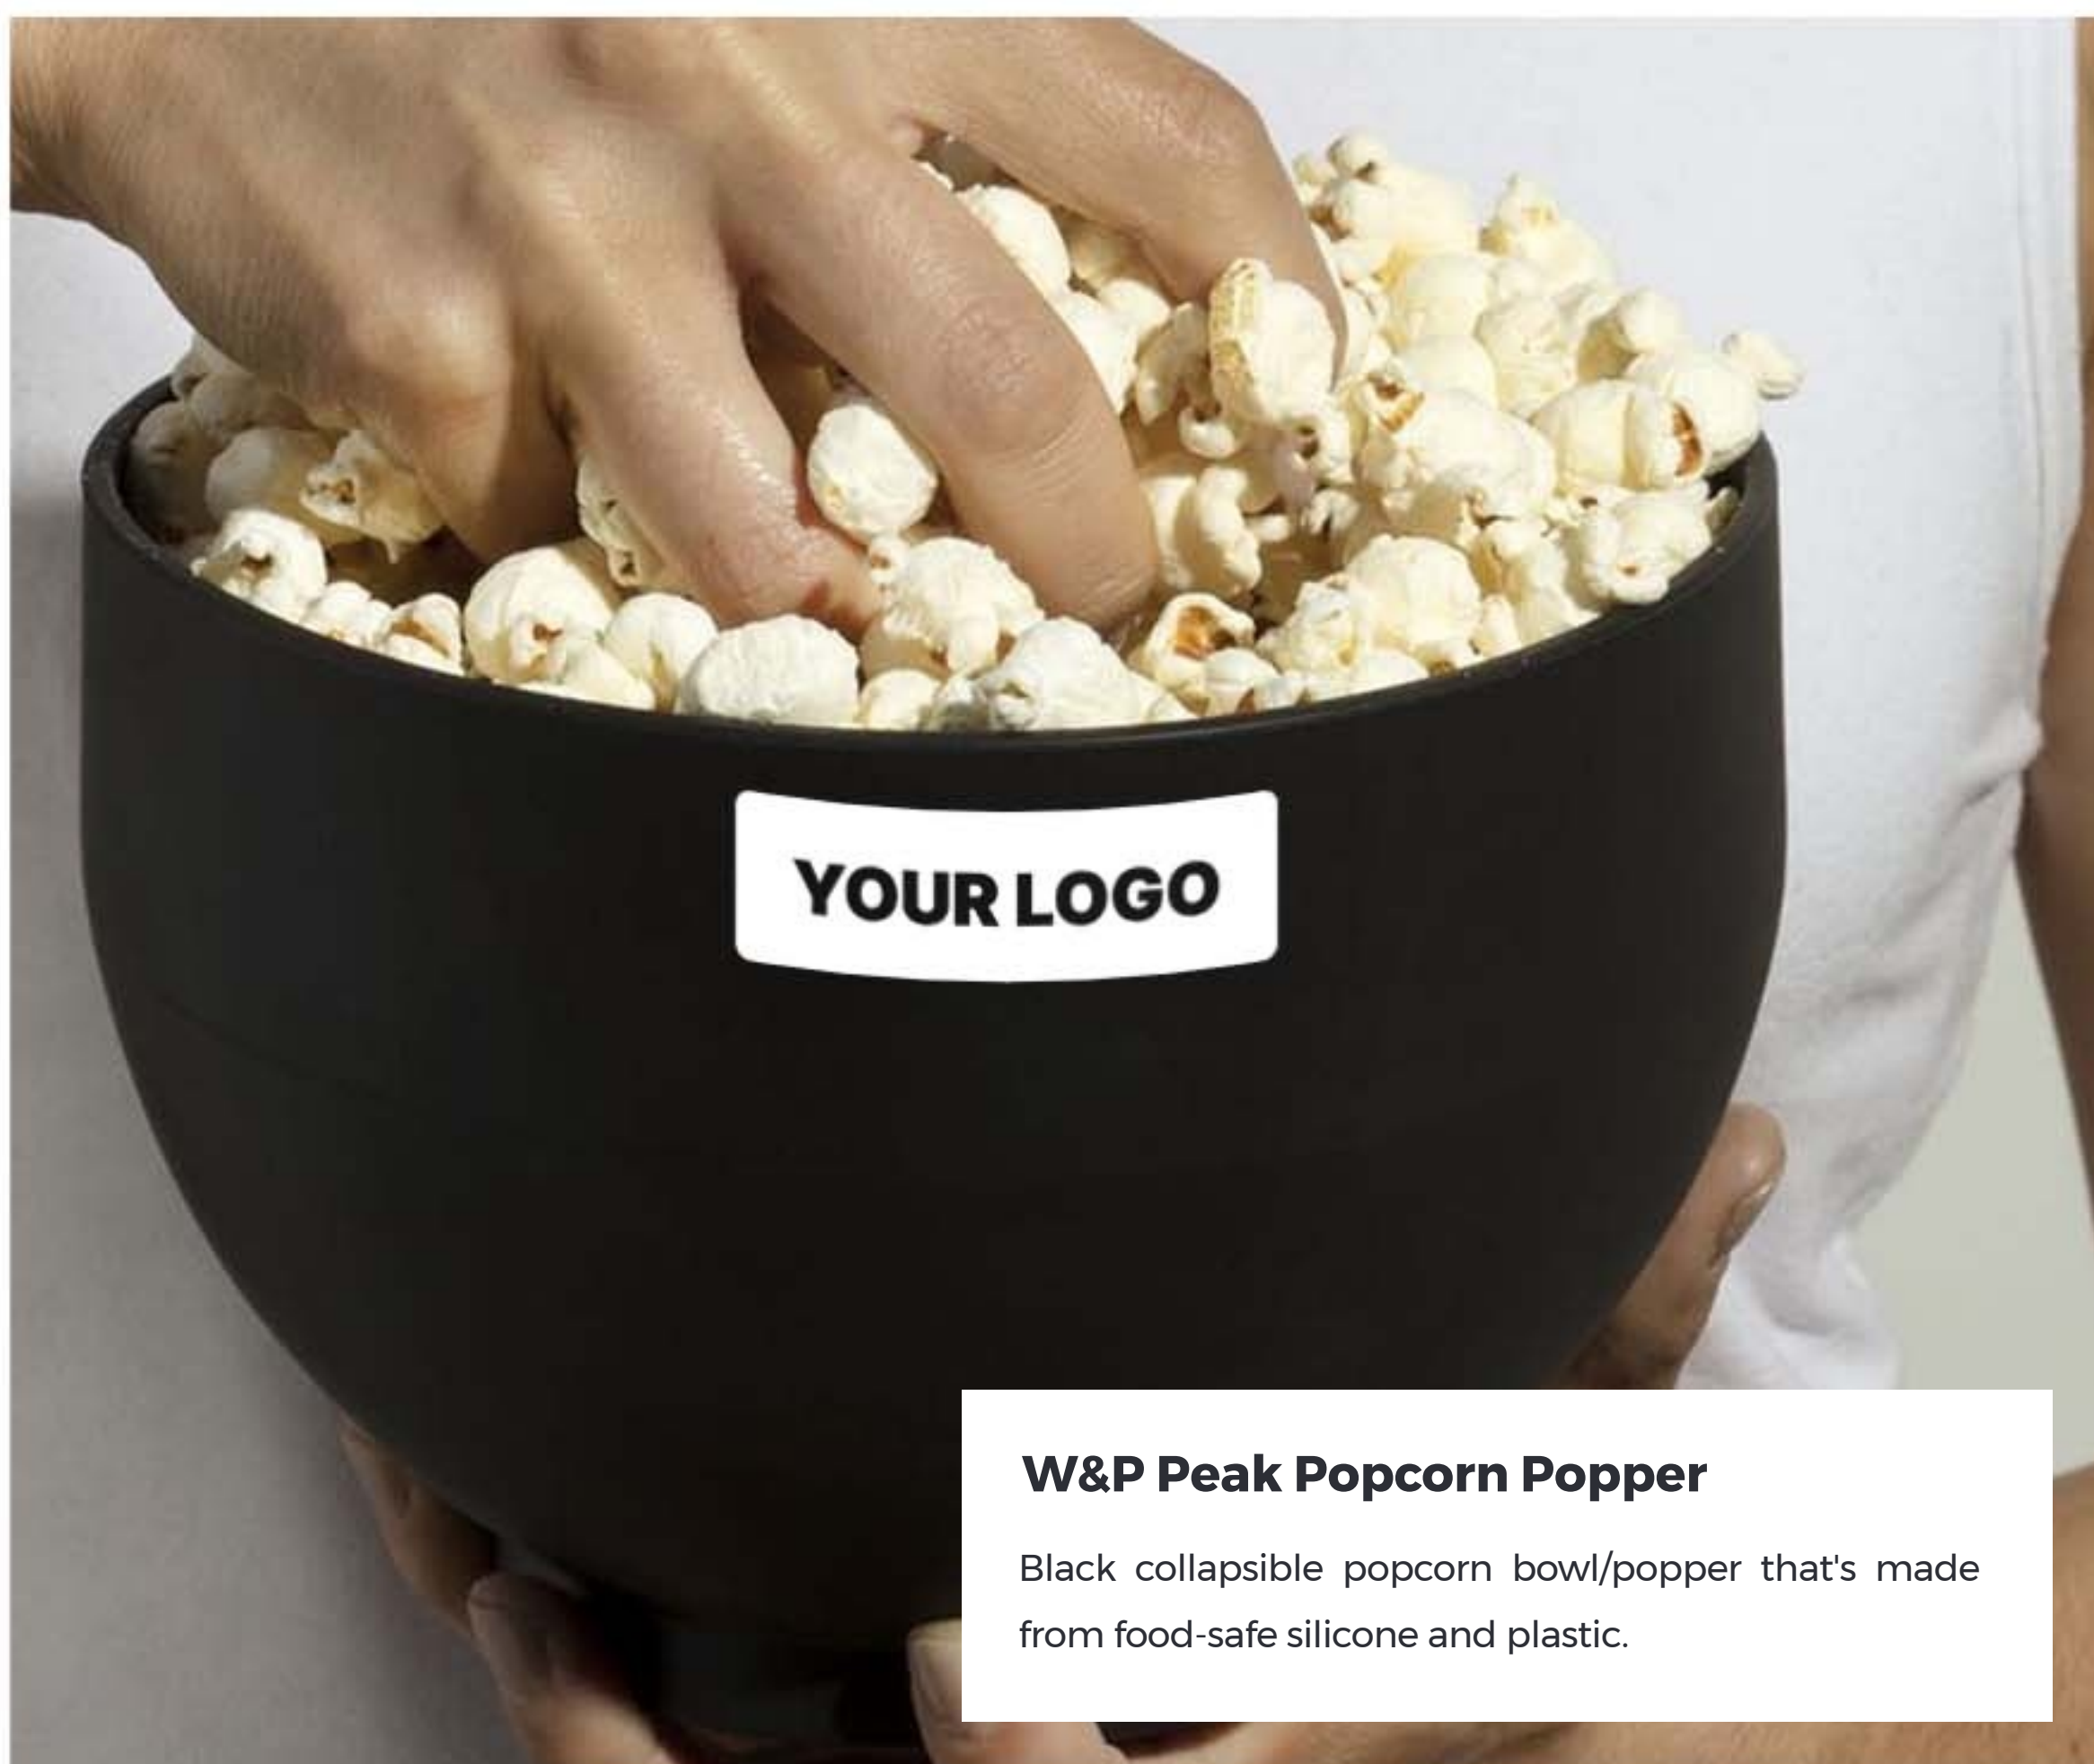

W&P Peak Popcorn Popper

Black collapsible popcorn bowl/popper that's made from food-safe silicone and plastic.