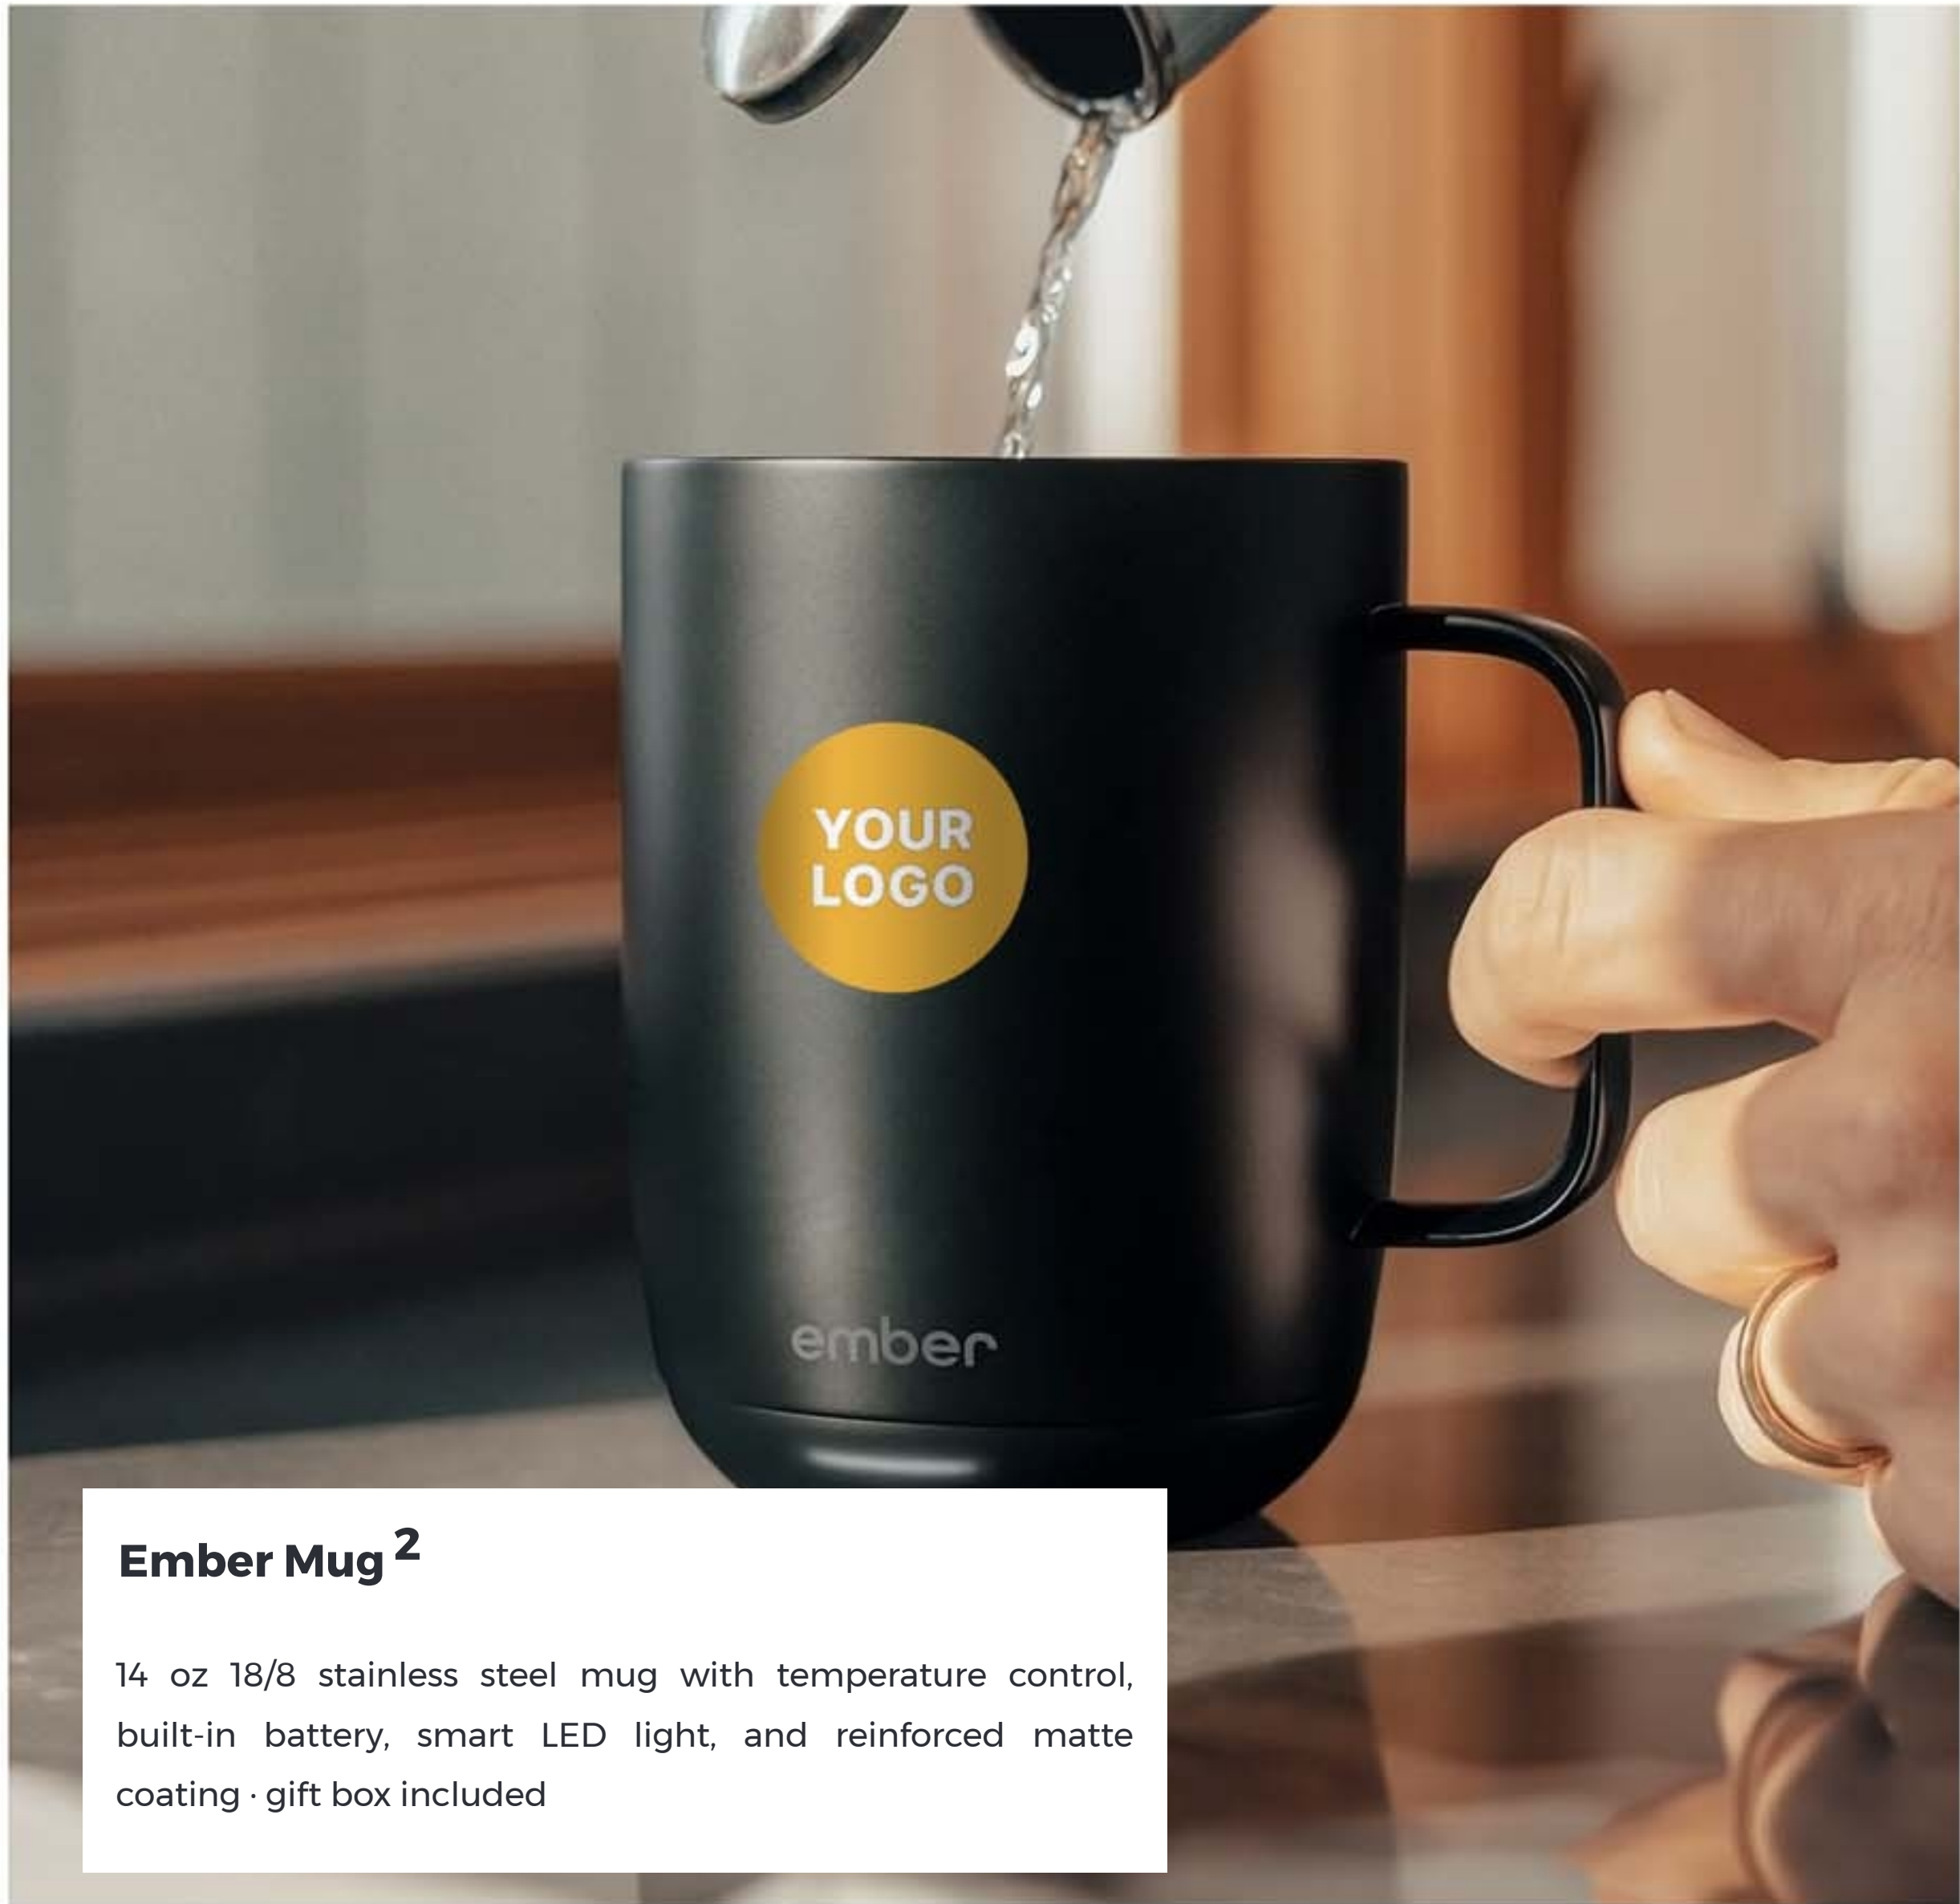

Ember Mug 2

14 oz 18/8 stainless steel mug with temperature control, built-in battery, smart LED light, and reinforced matte coating · gift box included

ember

Precision in the palm of your hands

Ember is smarter than your thermos because it is a connected device. Use the Ember app to set your temperature, customize presets for your favorite drinks, receive notifications when your desired temperature is reached, personalize your mug and more.