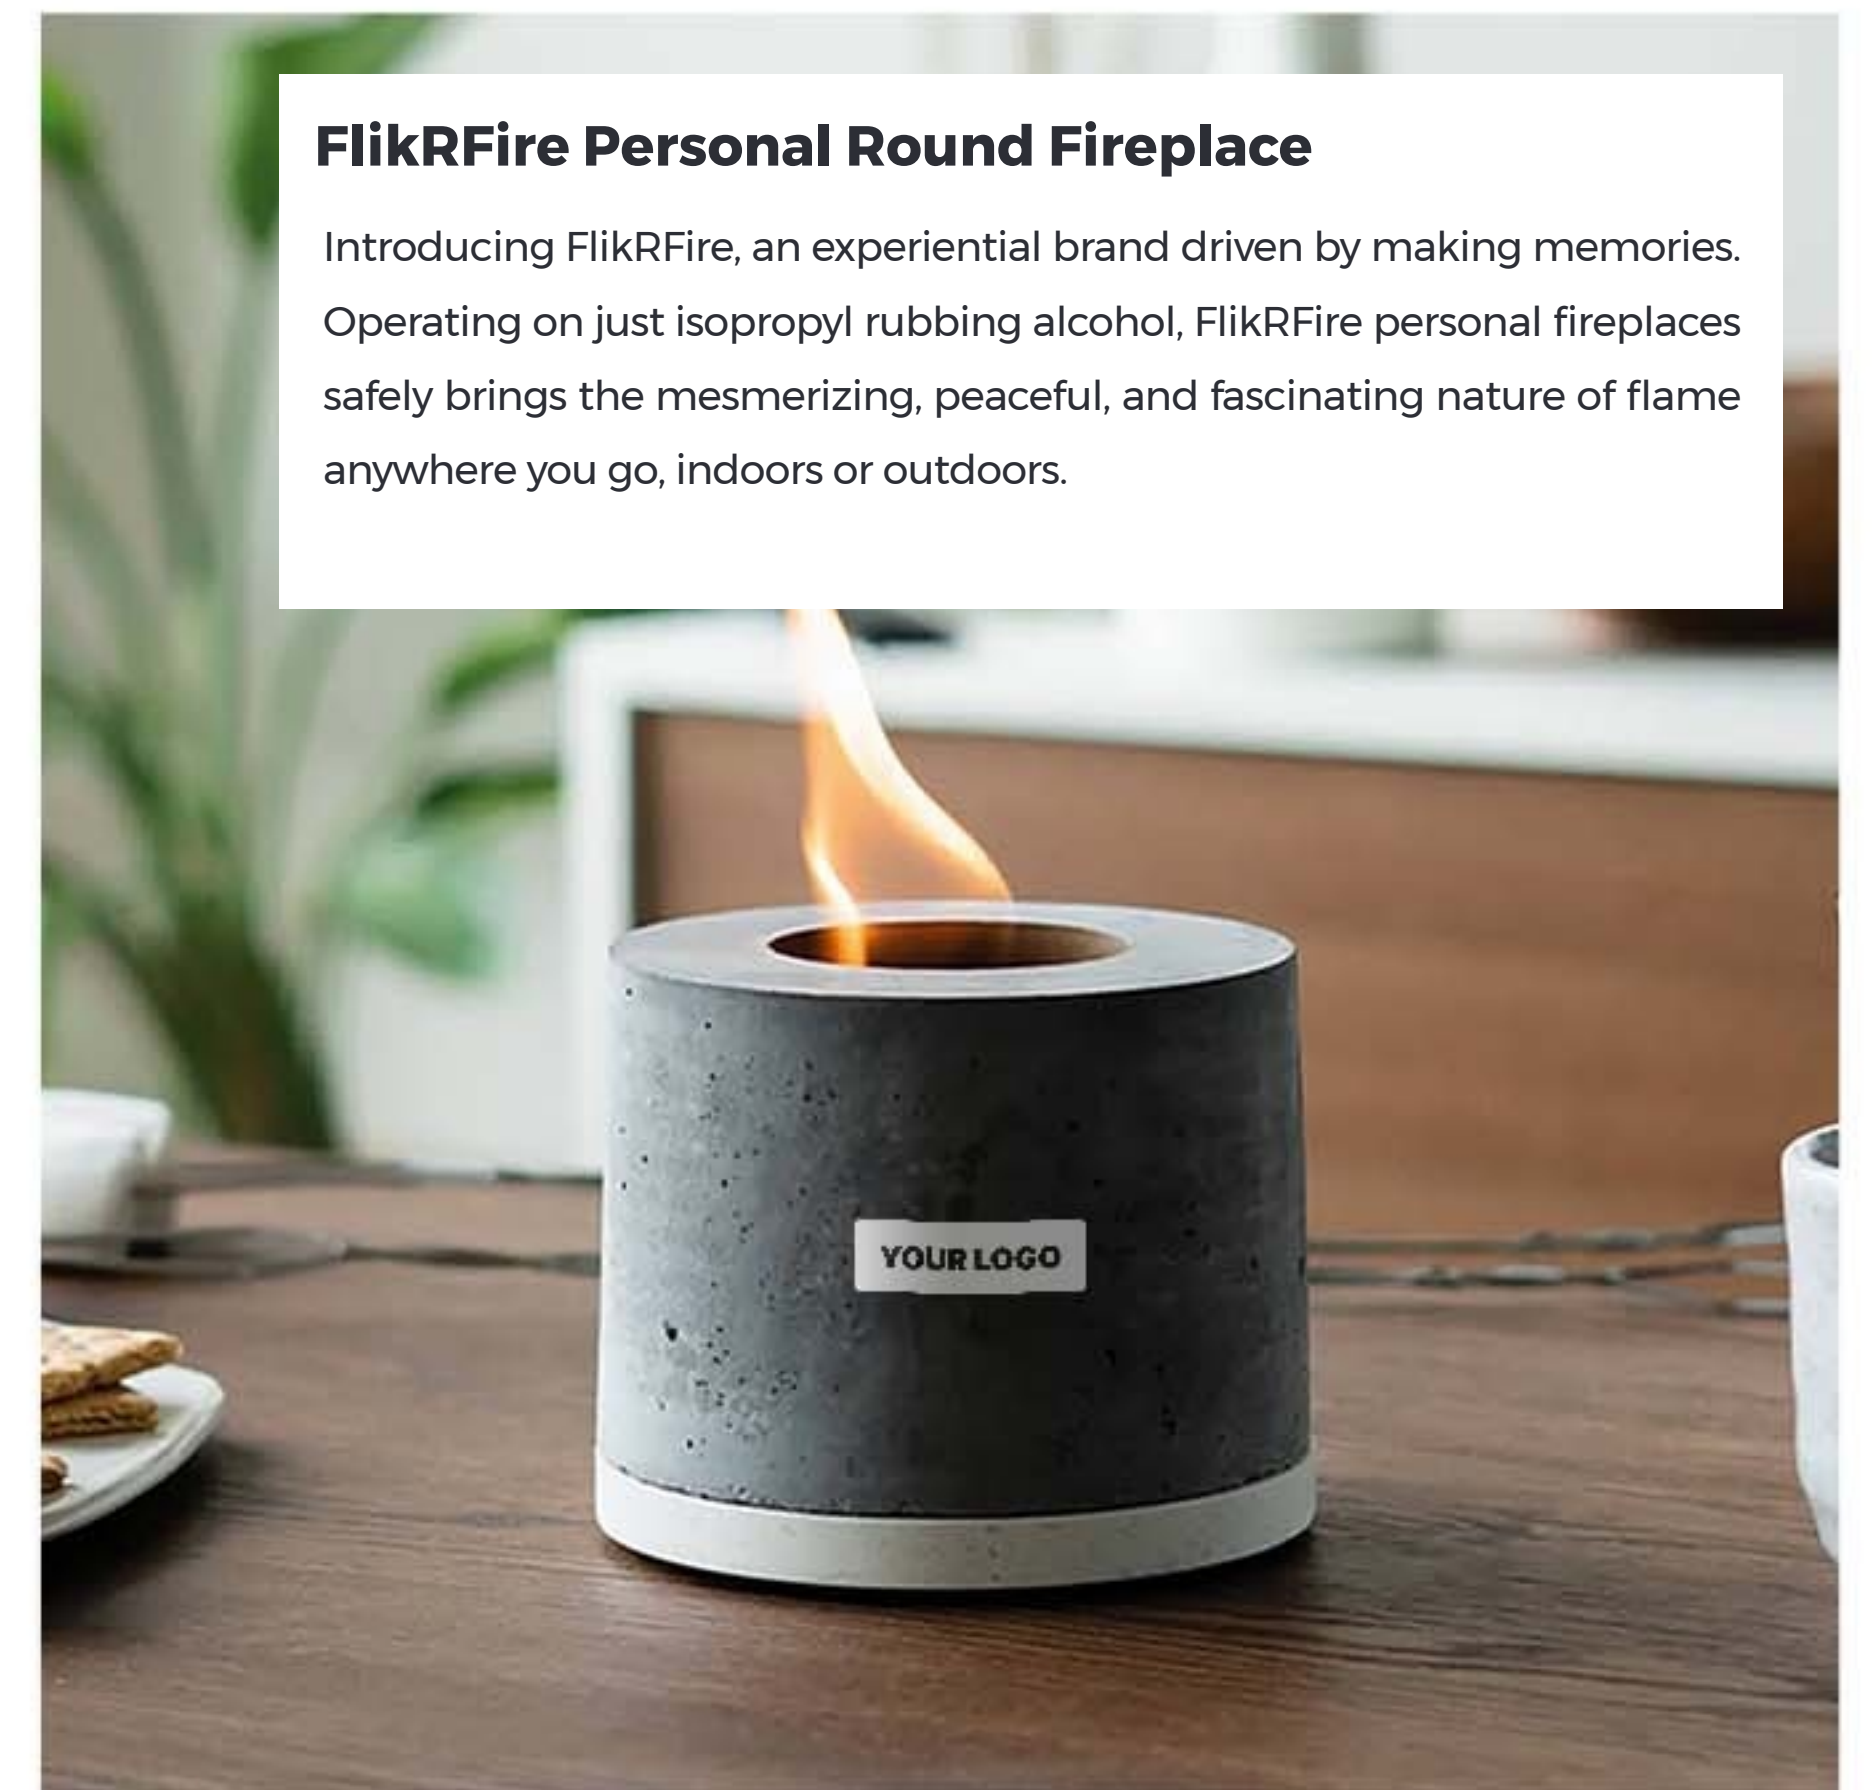

Modern Sprout® Glow & Grow Live Well Gift Set

Modern Sprout Glow & Grow Live Well Gift Set with 12-ounce soy candle and holder and planter with seeds and full grow kit.

Modern Sprout® Rooted Candle

Candle and seed packet are packaged inside a beautifully designed box for easy gifting.