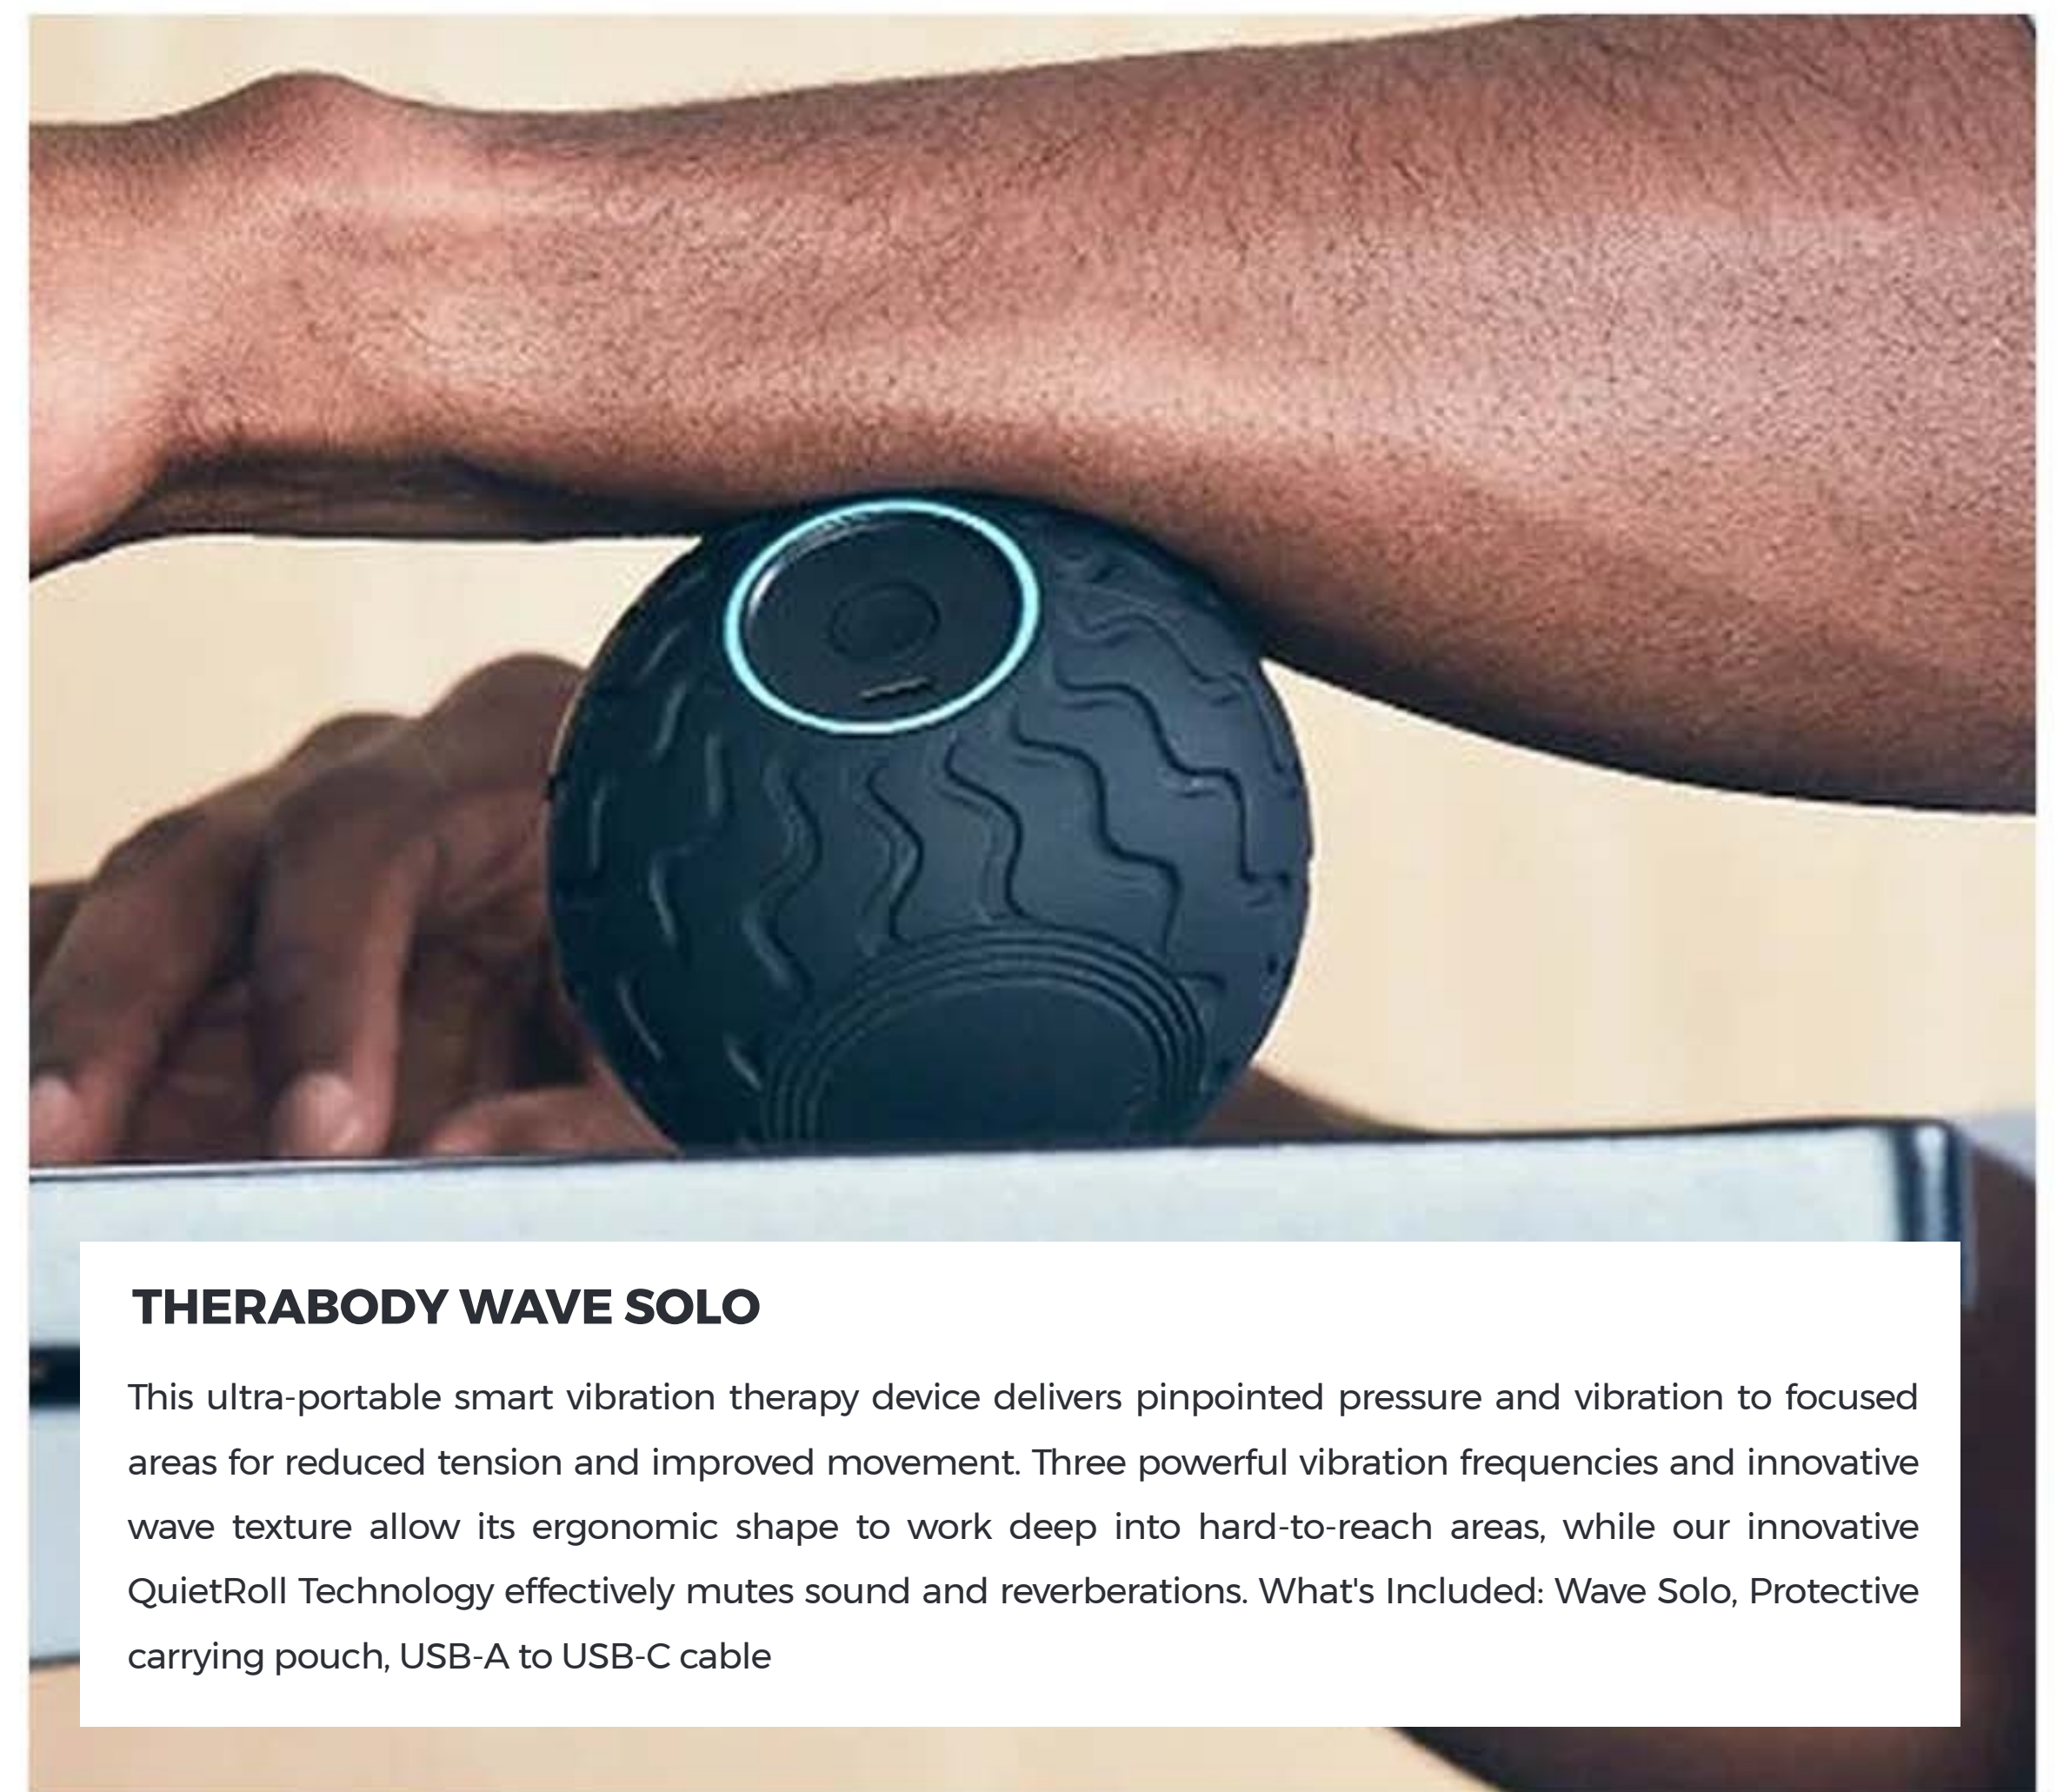

Serene House Astro White 90 Glass Ultrasonic Aroma Diffuser

The best-selling Astro White 90 Ultrasonic Aroma Diffuser fills your space with the scents you love. The sculpted frosted glass cover will add a modern touch to any room. The Astro Diffuser runs up to 4-hours continuously or up to 8-hours intermittently. Customize your relaxation with the 60, 90, 120-minute timer and 7 LED lights. The 7 LED lights can rotate or be fixed to one color.

THERABODY WAVE SOLO

This ultra-portable smart vibration therapy device delivers pinpointed pressure and vibration to focused areas for reduced tension and improved movement. Three powerful vibration frequencies and innovative wave texture allow its ergonomic shape to work deep into hard-to-reach areas, while our innovative QuietRoll Technology effectively mutes sound and reverberations. What's Included: Wave Solo, Protective carrying pouch, USB-A to USB-C cable