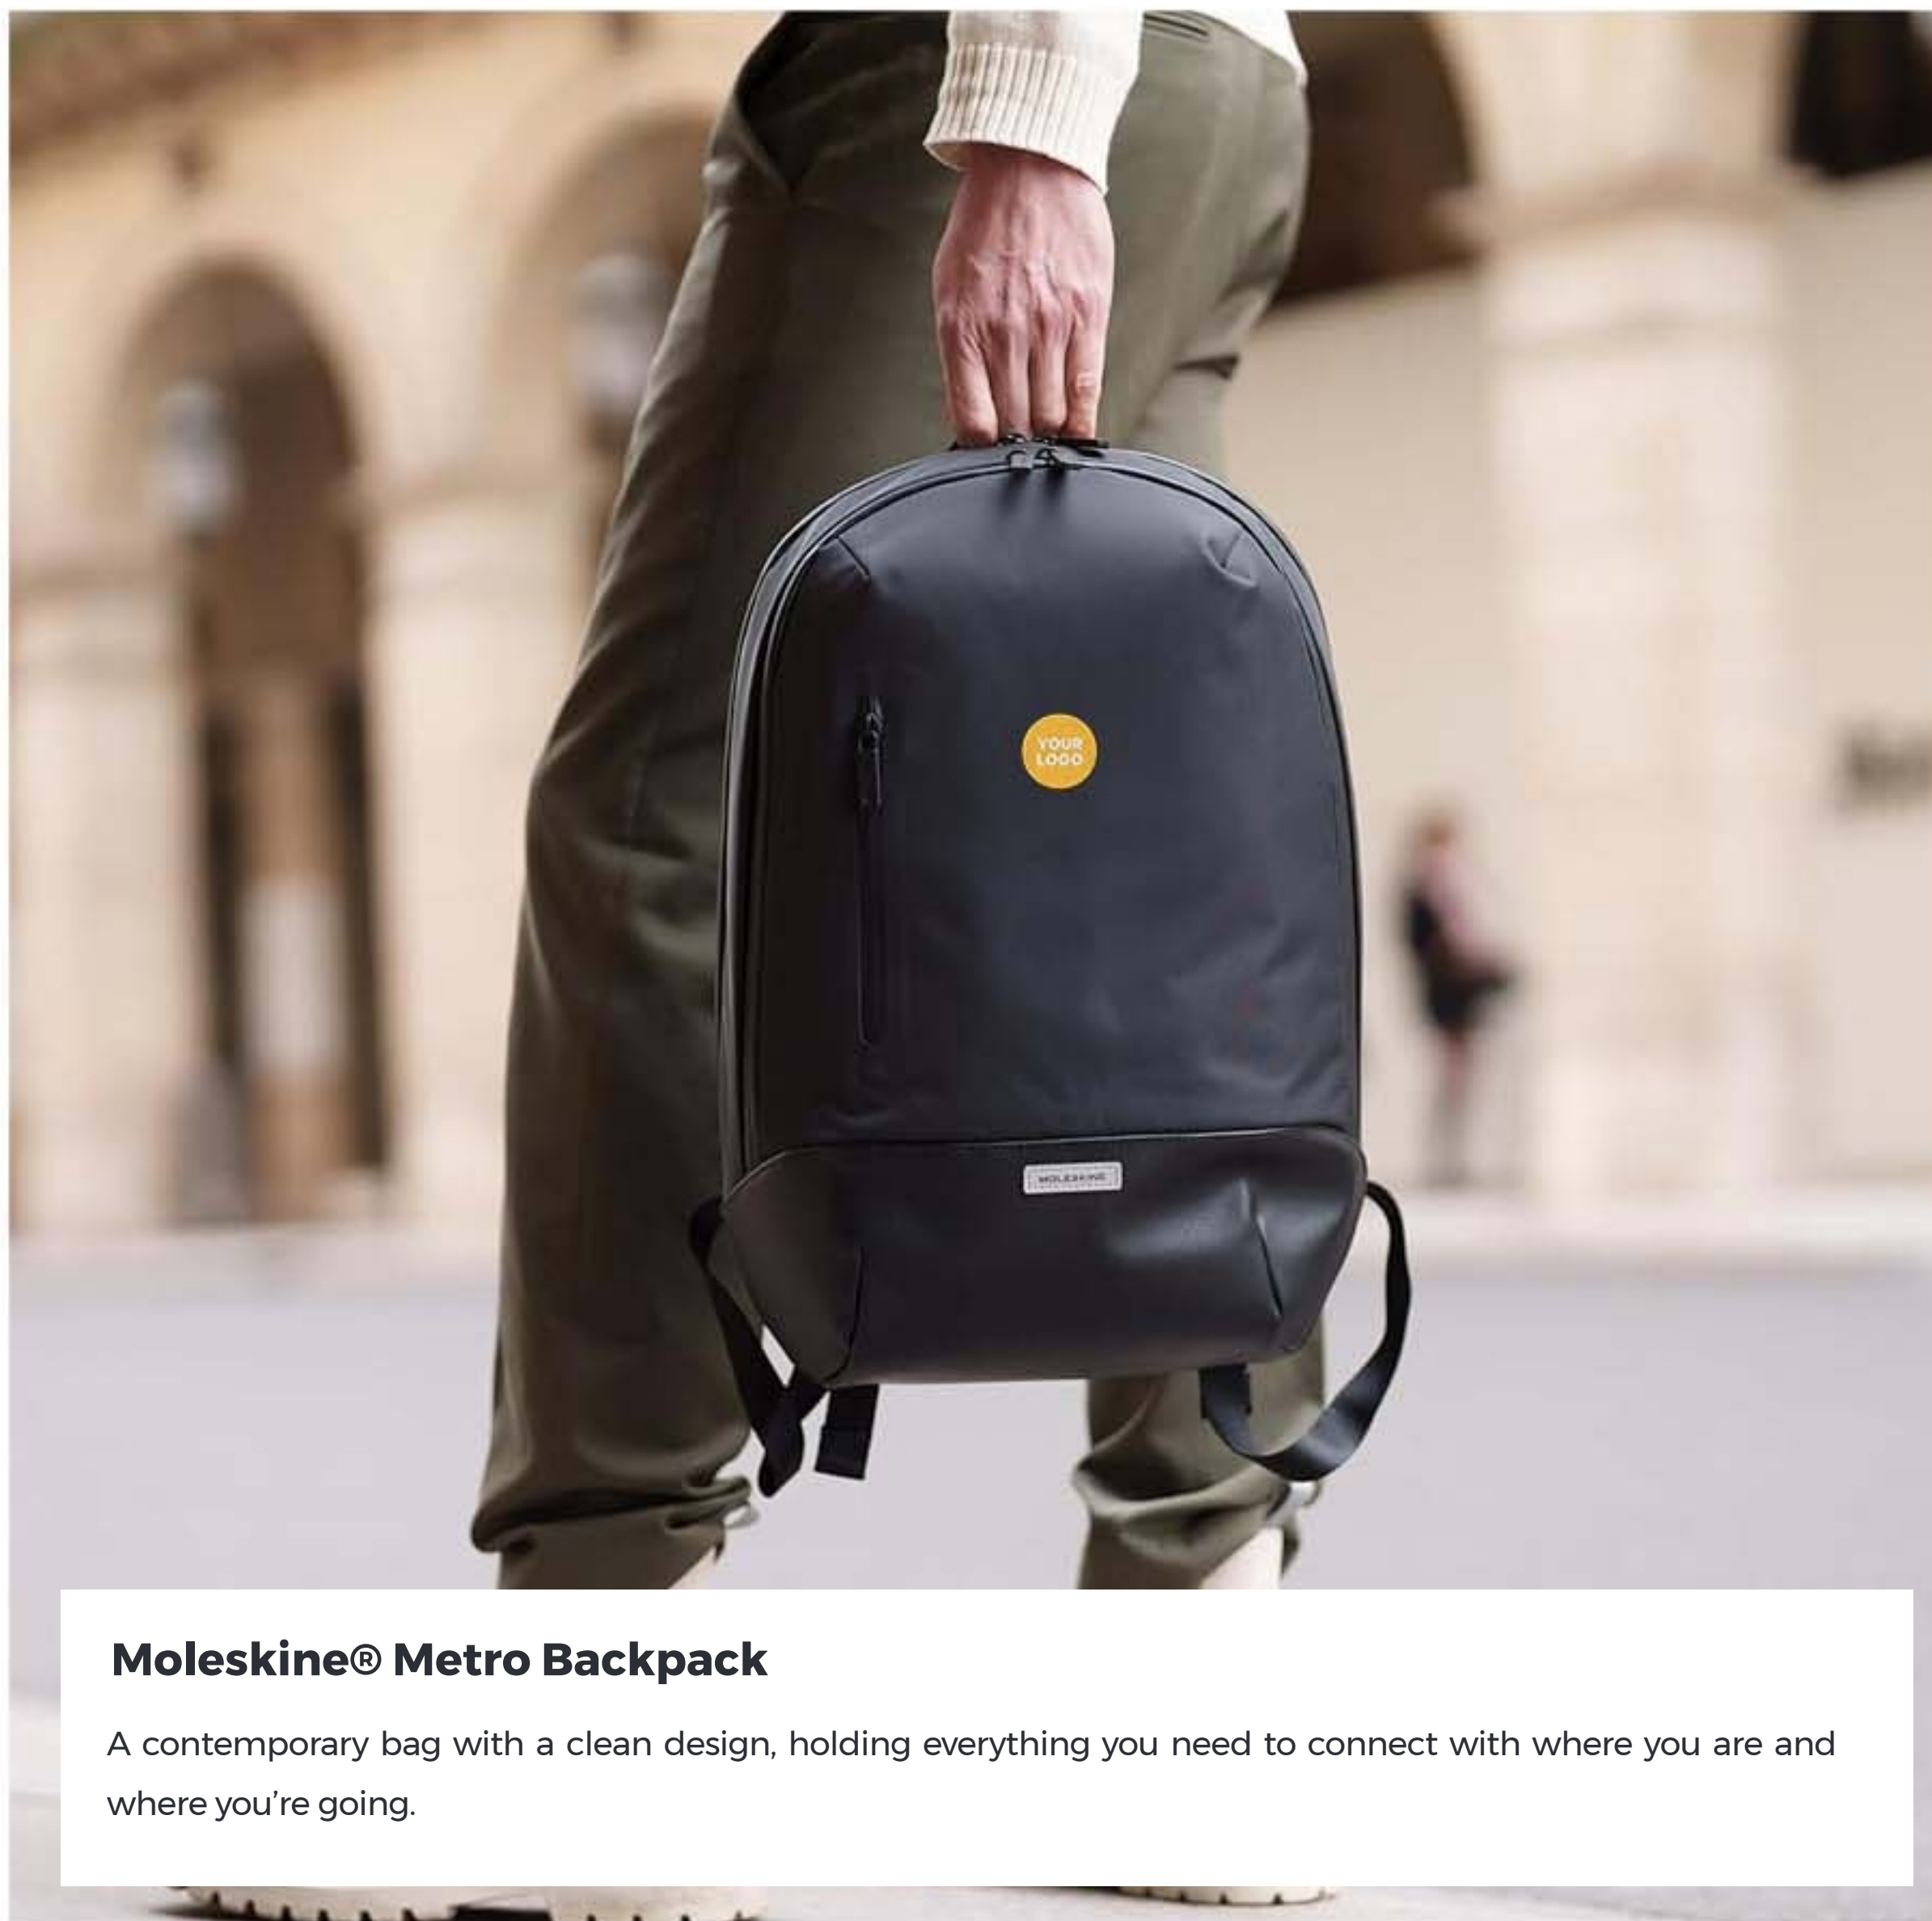

Moleskine® Metro Backpack

A contemporary bag with a clean design, holding everything you need to connect with where you are and where you're going.