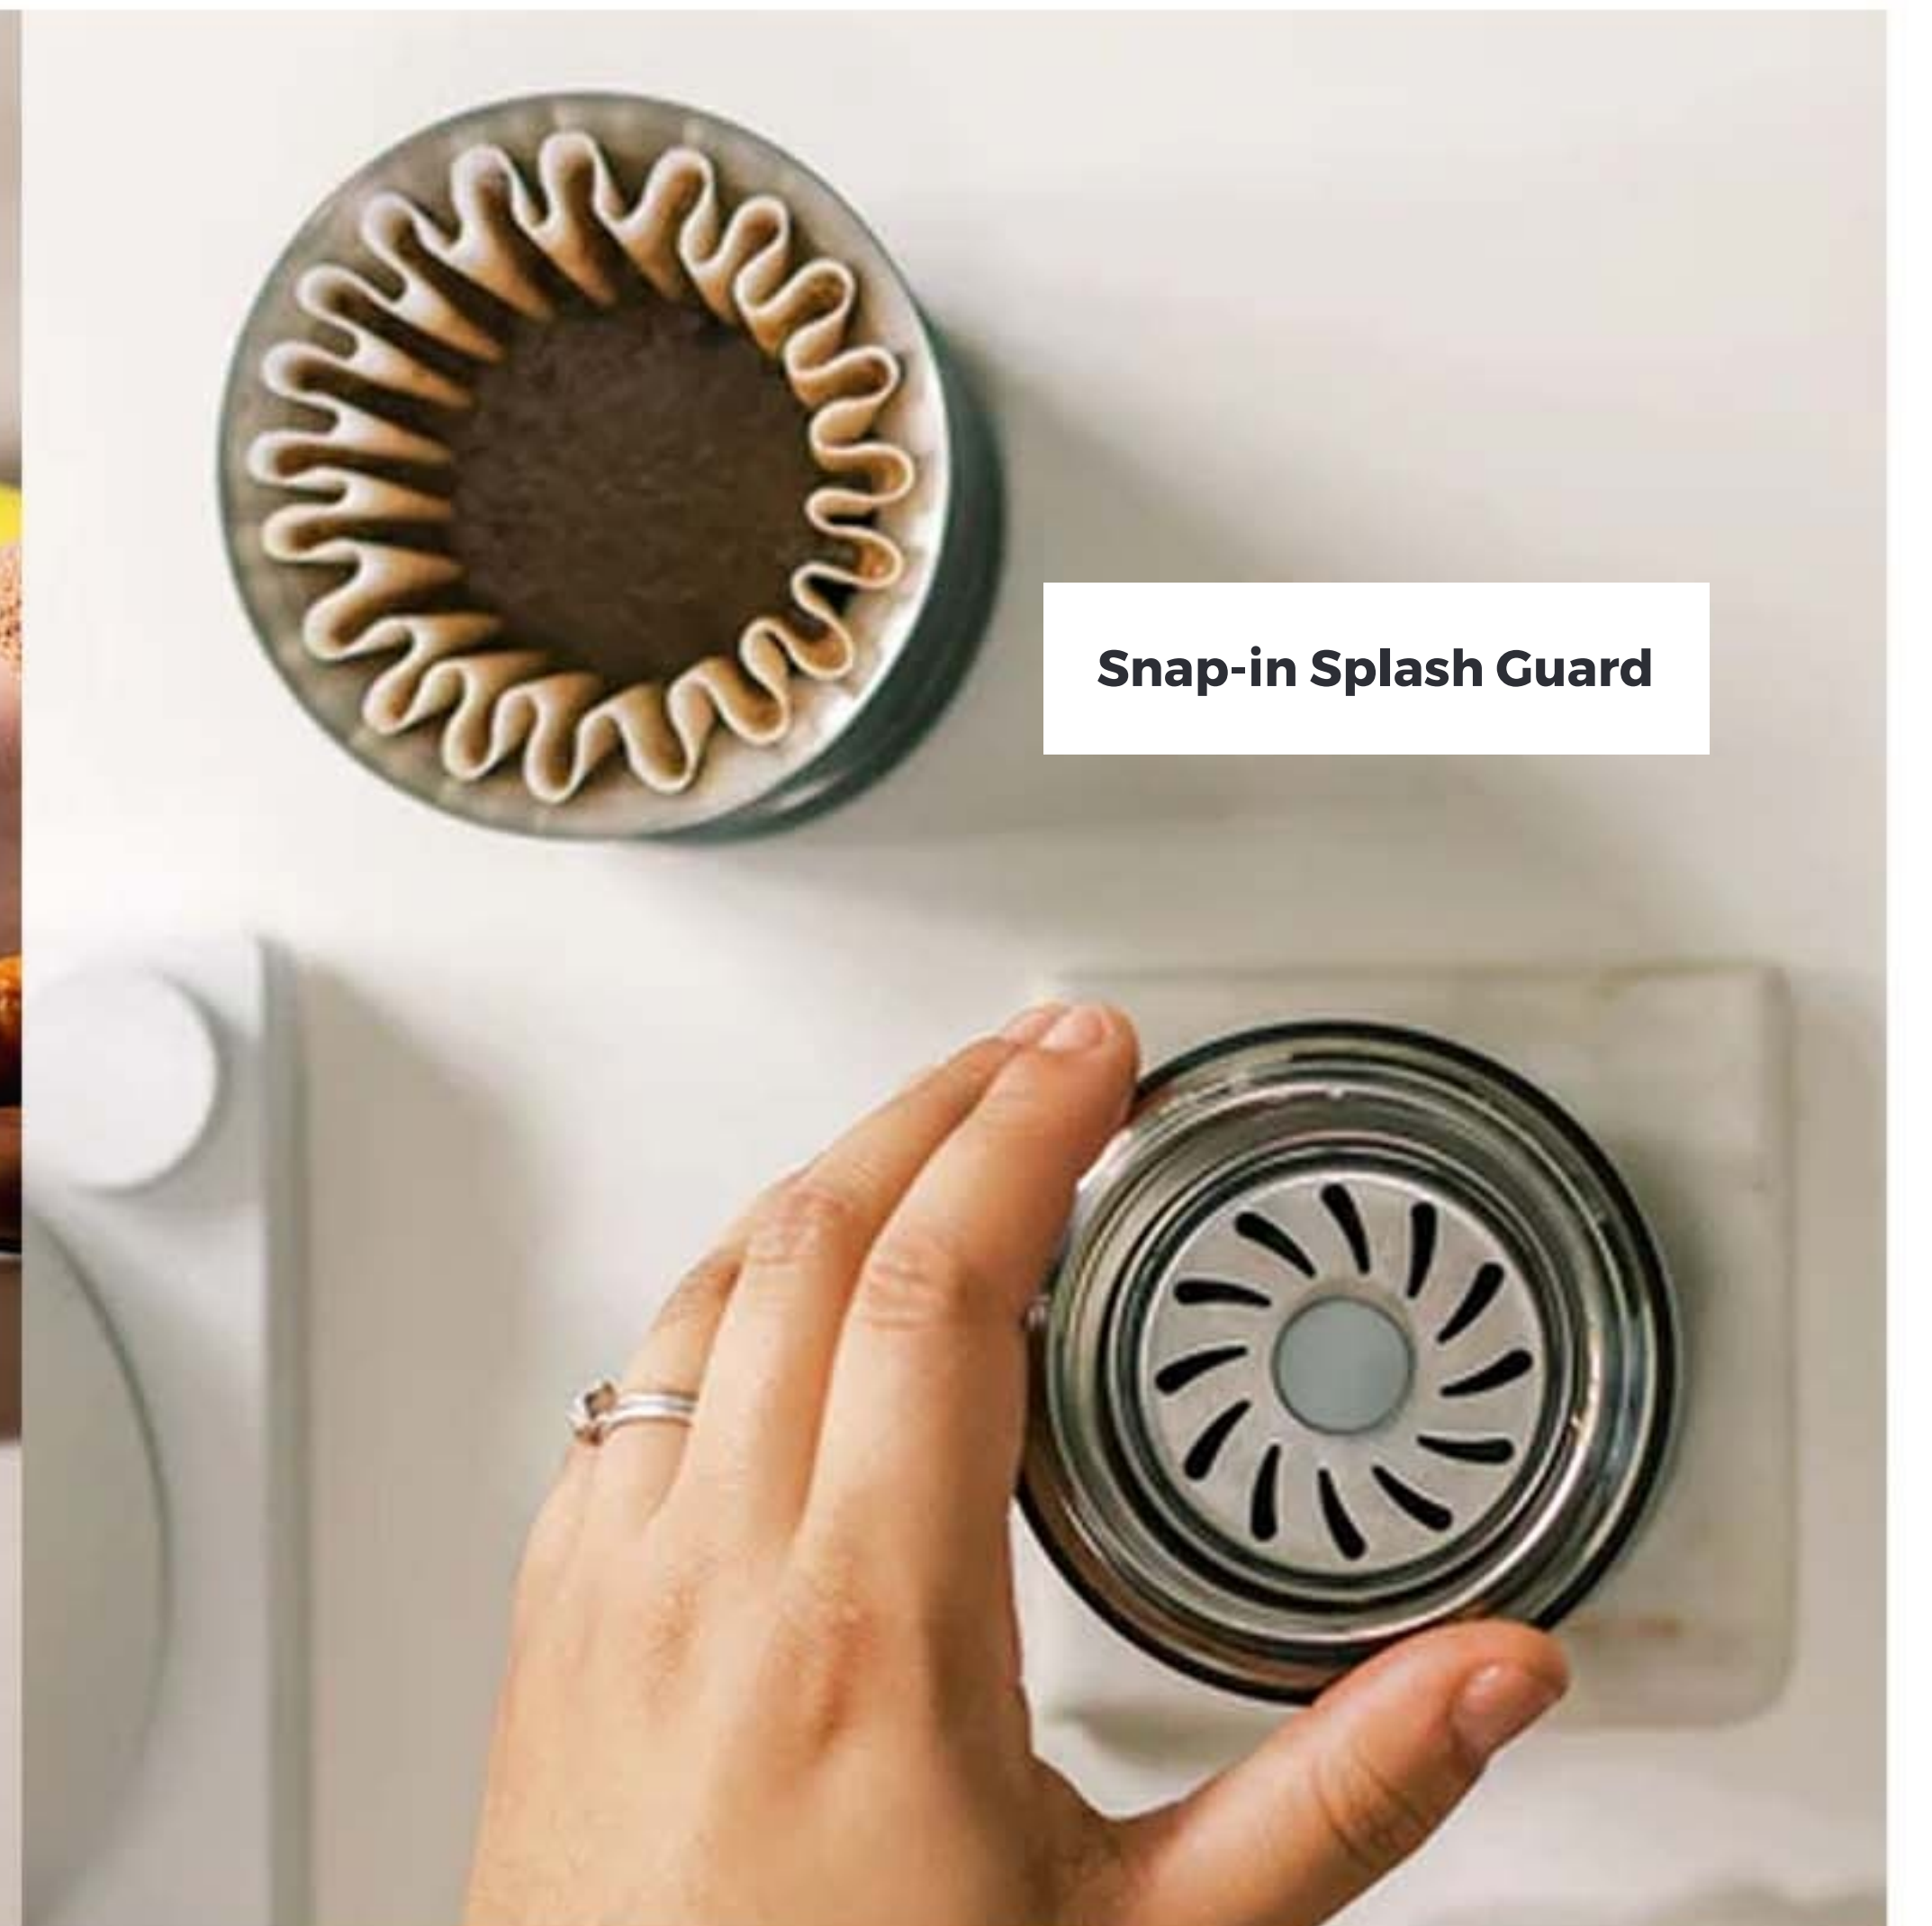

Snap-in Splash Guard