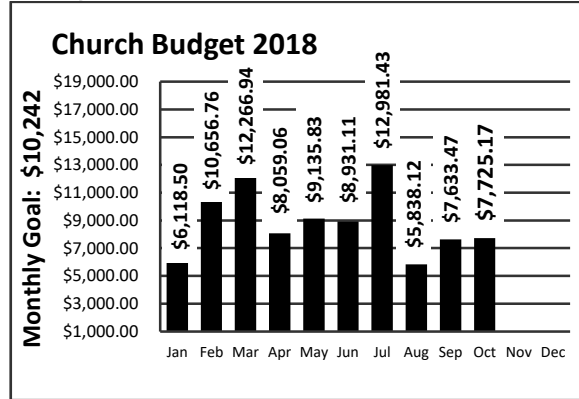

Budget

Featured Offerings

Student Assistance toward 2018/19	\$5,711.48/\$12,000
Mission Funds for Furnishings - - Goal Reached!	\$2,000.00
Trip Expense Fundraising	\$3,167.12
Saikarap Church; India Mission Goal reached	of \$20,000