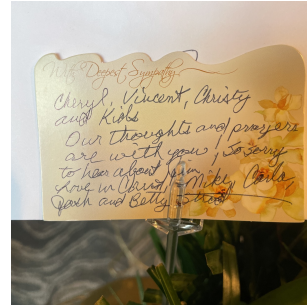

Floral Arrangements

Jim Paul - Page 1

Floral Arrangements

Jim Paul - Page 2

Floral Arrangements

Jim Paul - Page 3

With Deep Sympathy
Cheryl, Vincent, Christy
and Koko
Our thoughts and prayers
are with you. So sorry
to hear about Jim.
Love in Christ, Mike, Paula,
Josh and Betty

Funeral of: Jimmy Paul
 Basket Plant Spray Vase Wreath
Description: Peace Lily
Sender's Name: The White Children
Address: 2895 S. Mosley St.
City: Wichita State: KS Zip: 67216
Johanna Quirk, Russell Neoter, and
Kathy Raschauer (316) 347-9377
Lima VA 800 619 © 2016