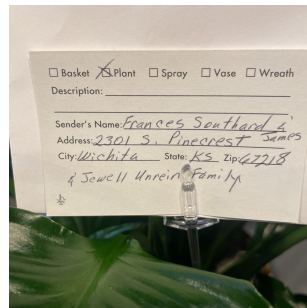

Floral Arrangements

Jim Paul - Page 1