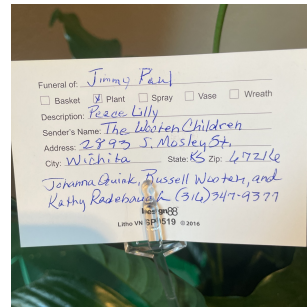

Floral Arrangements

Jim Paul - Page 1

Floral Arrangements

Jim Paul - Page 2

Floral Arrangements

Jim Paul - Page 3

With Deep Sympathy
Cheryl, Vincent, Christy
and Koko
Our thoughts and prayers
are with you. So sorry
to hear about Jim.
Love in Christ, Mike, Paula,
Josh and Betty

Funeral of: Jimmy Paul
 Basket Plant Spray Vase Wreath
Description: Peace Lily
Sender's Name: The White Children
Address: 2895 S. Mosley St.
City: Wichita State: KS Zip: 67216
Johanna Quirk, Russell Neoter, and
Kathy Raschauer (316) 347-9377
Lima VA 800 619 © 2016