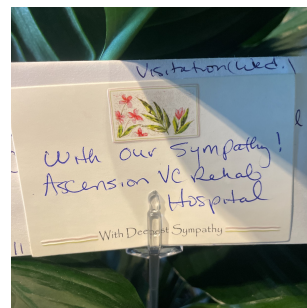

Floral Arrangements

Jim Paul - Page 1

Floral Arrangements

Jim Paul - Page 2

Floral Arrangements

Jim Paul - Page 3

With Deep Sympathy
Cheryl, Vincent, Christy
and Koko
Our thoughts and prayers
are with you. So sorry
to hear about Jim.
Love in Christ, Mike, Paula,
Josh and Betty

Funeral of: Jimmy Paul
 Basket Plant Spray Vase Wreath
Description: Peace Lily
Sender's Name: The White Children
Address: 2895 S. Mosley St.
City: Wichita State: KS Zip: 67216
Johanna Quirk, Russell Neoter, and
Kathy Raschauer (316) 347-9377
Lima VA 800 619 © 2016