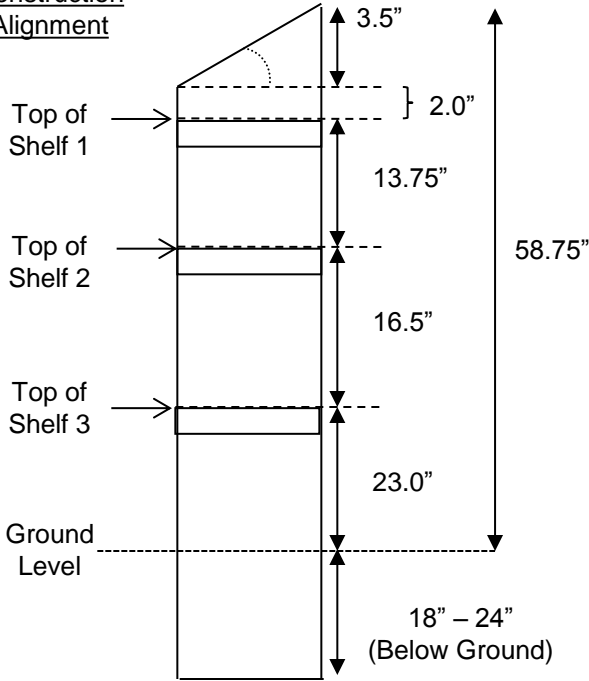

Mailbox Design

Lumber Size:
2x8 (posts)
2x10 (shelves)

Shelves (Q3)

24.0"

Posts (Q4)

Construction Alignment

Side View