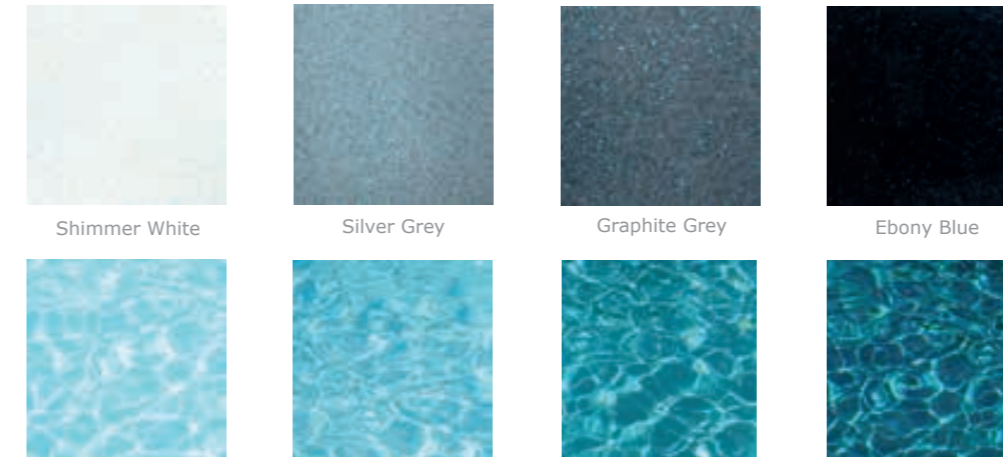

Leisure Pools garandeert:

- Uitstekende bescherming tegen UV en verkleuring
- Extreme chemische resistentie voor een duurzaam zwembad
- Antibacteriële coating van de wanden (Smart Range)
- Krasvast oppervlak
- Watergedragen epoxy coating, kwaliteit en milieu gaan hand in hand