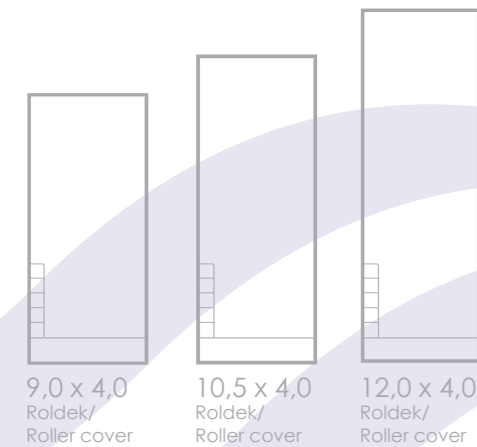

Ideal for a rest after a fun day swimming and playing, the Tranquility allows you the best of both worlds so sit back and enjoy all this pool has to offer.

LENGTE / LENGTH (SPLASHDECK)*		BREEDTE / WIDTH	DIEPTE / DEPTH
7.00m	+2,40m	4.00m	1.50m
8.00m	+2,40m	4.00m	1.50m
9.00m	+2,40m	4.00m	1.50m

* Optie / Option

De modellen - The models

Vlakke bodem / Flat bottom

LINEAR

CUBE

Aflopende bodem / Slope bottom

DEFINITIVE

REFLECTION