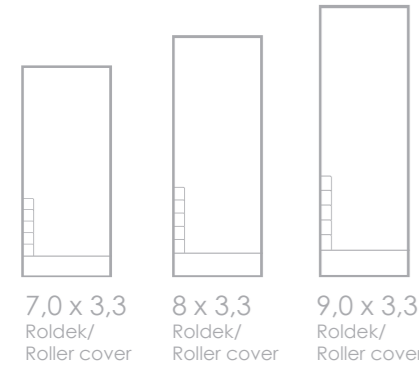

De modellen - The models

Vlakke bodem / Flat bottom

LINEAR