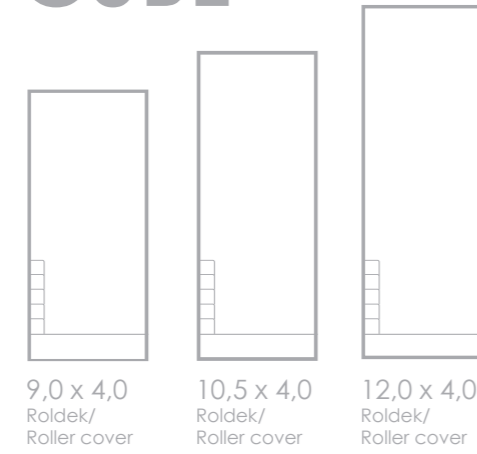

Ideal for a rest after a fun day swimming and playing, the Tranquility allows you the best of both worlds so sit back and enjoy all this pool has to offer.

LENGTE / LENGTH (SPLASHDECK)*		BREEDTE / WIDTH	DIEPTE / DEPTH
7.00m	+2,40m	4.00m	1.50m
8.00m	+2,40m	4.00m	1.50m
9.00m	+2,40m	4.00m	1.50m

* Optie / Option

De modellen - The models

Vlakke bodem / Flat bottom

LINEAR

CUBE

Aflopende bodem / Slope bottom

DEFINITIVE

REFLECTION