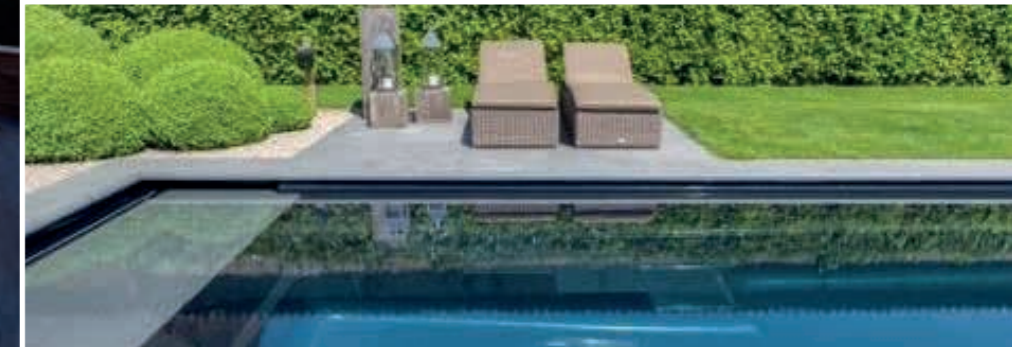

Lowest price guarantee with equal quality!

Via onze **webconfigurator**
kan u uw droomzwembad ontwer-
pen of via onze App reeds virtueel
in uw tuin plaatsen

You can design your dream pool
via our **web configurator** or visualize
your swimming pool virtually
in your garden via our App.