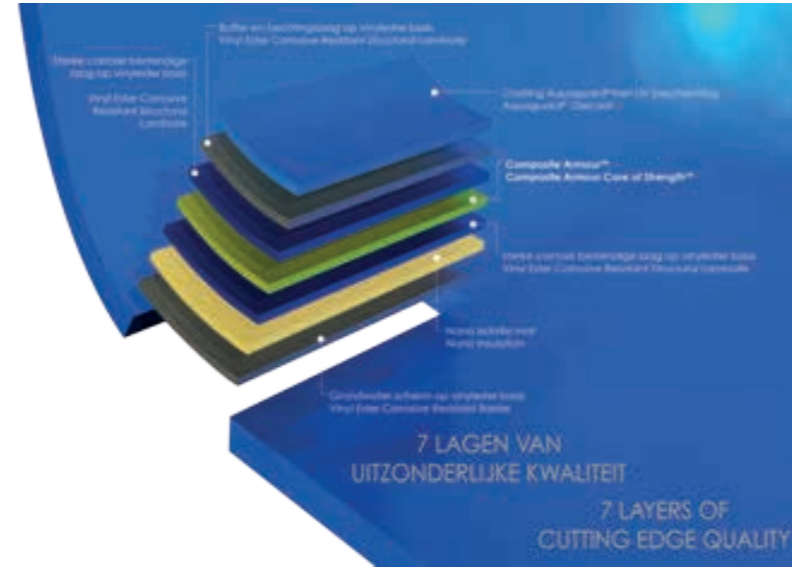

The best swimming pool in the world!

Vinyl Ester Resin is a high performance resin that not only provides improved strength properties, but also inhibits water penetration into the laminate, more commonly referred as osmosis.

By constructing all layers after the gelcoat color with Vinyl Ester Resin, Leisure Pools is able to offer a Lifetime Structural Osmosis Warranty.

The nano insulation mat is also embedded in pure epoxy resin.

With changing weather conditions, we are exposed to greater extremes of weather. Leisure Pools has recognized this and with the use of the Composite Armour™ Core of Strength (a blend of DuPont™ Kevlar®, Carbon Fiber and Basalt Fiber), we are providing additional flexural and tensile strength properties that better withstand these ground movement changes.

Creating a swimming pool is a major investment, which is why Leisure Pools builds swimming pools without any compromise.

Coupled with great designs, we use state of the art production processes and superior raw materials, backed by in-house research and impressive stringent quality controls, to ensure that the quality of every Leisure Pools swimming pool is the very best on the world market.