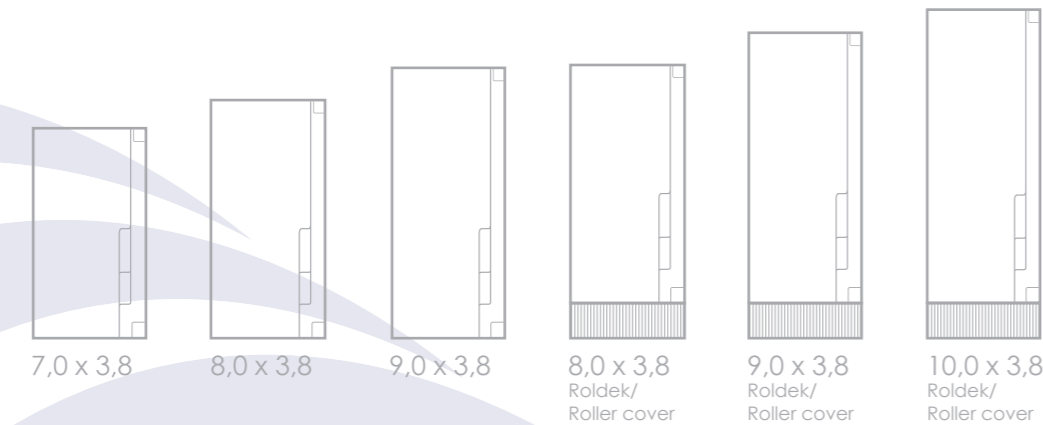

Ideal for a rest after a fun day swimming and playing, the Tranquility allows you the best of both worlds so sit back and enjoy all this pool has to offer.

LENGTE / LENGTH (SPLASHDECK)*		BREEDTE / WIDTH	DIEPTE / DEPTH
7.00m	+2,40m	4.00m	1.50m
8.00m	+2,40m	4.00m	1.50m
9.00m	+2,40m	4.00m	1.50m

* Optie / Option

De modellen - The models

Vlakke bodem / Flat bottom

LINEAR

CUBE

Aflopende bodem / Slope bottom

DEFINITIVE

REFLECTION