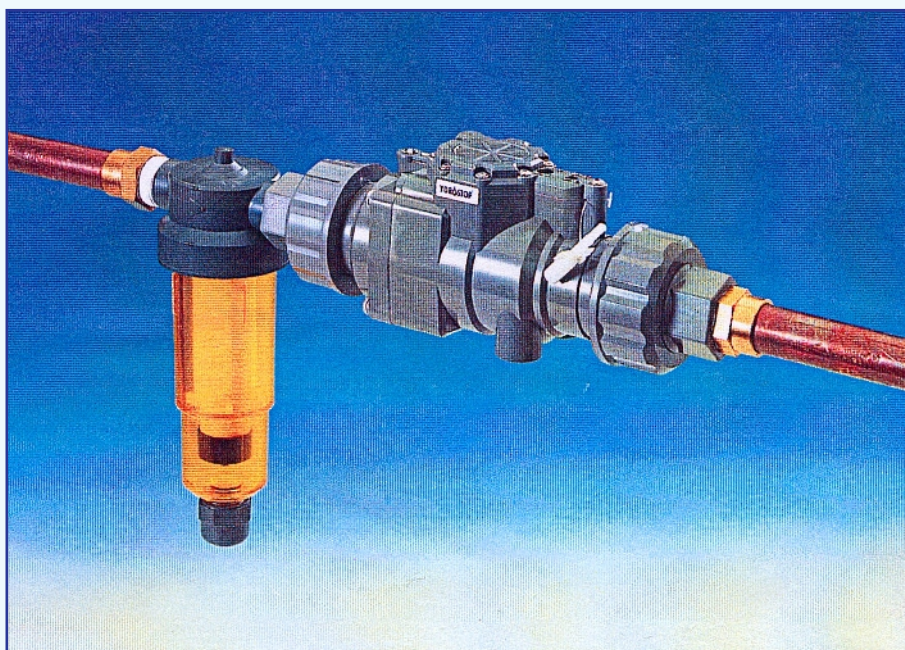

YDROSTOP®

The Non-Electrical Water Control Valve

The installation of Ydrostop can prevent such problems

Ydrostop Damage Limitation and water Economy

- * Works as a fuse in the plumbing system
- * Reducing the risk of serious flooding if a burst occurs
- * Shuts off the water supply if a persistent flow or leak is detected
- * Brings peace of mind and economy
- * Time setting 15-120 mins. (adjustable)
- * Automatic or manual Re-setting

INSTALLATION - GUARANTEE

- * Installation immediately after the watermeter
- * Simple installation
- * Operates without electricity
- * Fulfil the requirements for potable water
- * Provided with a int. approved check valve
- * WRc approval (UK) cert. Nr. 9904045
- * Guarantee 1 year