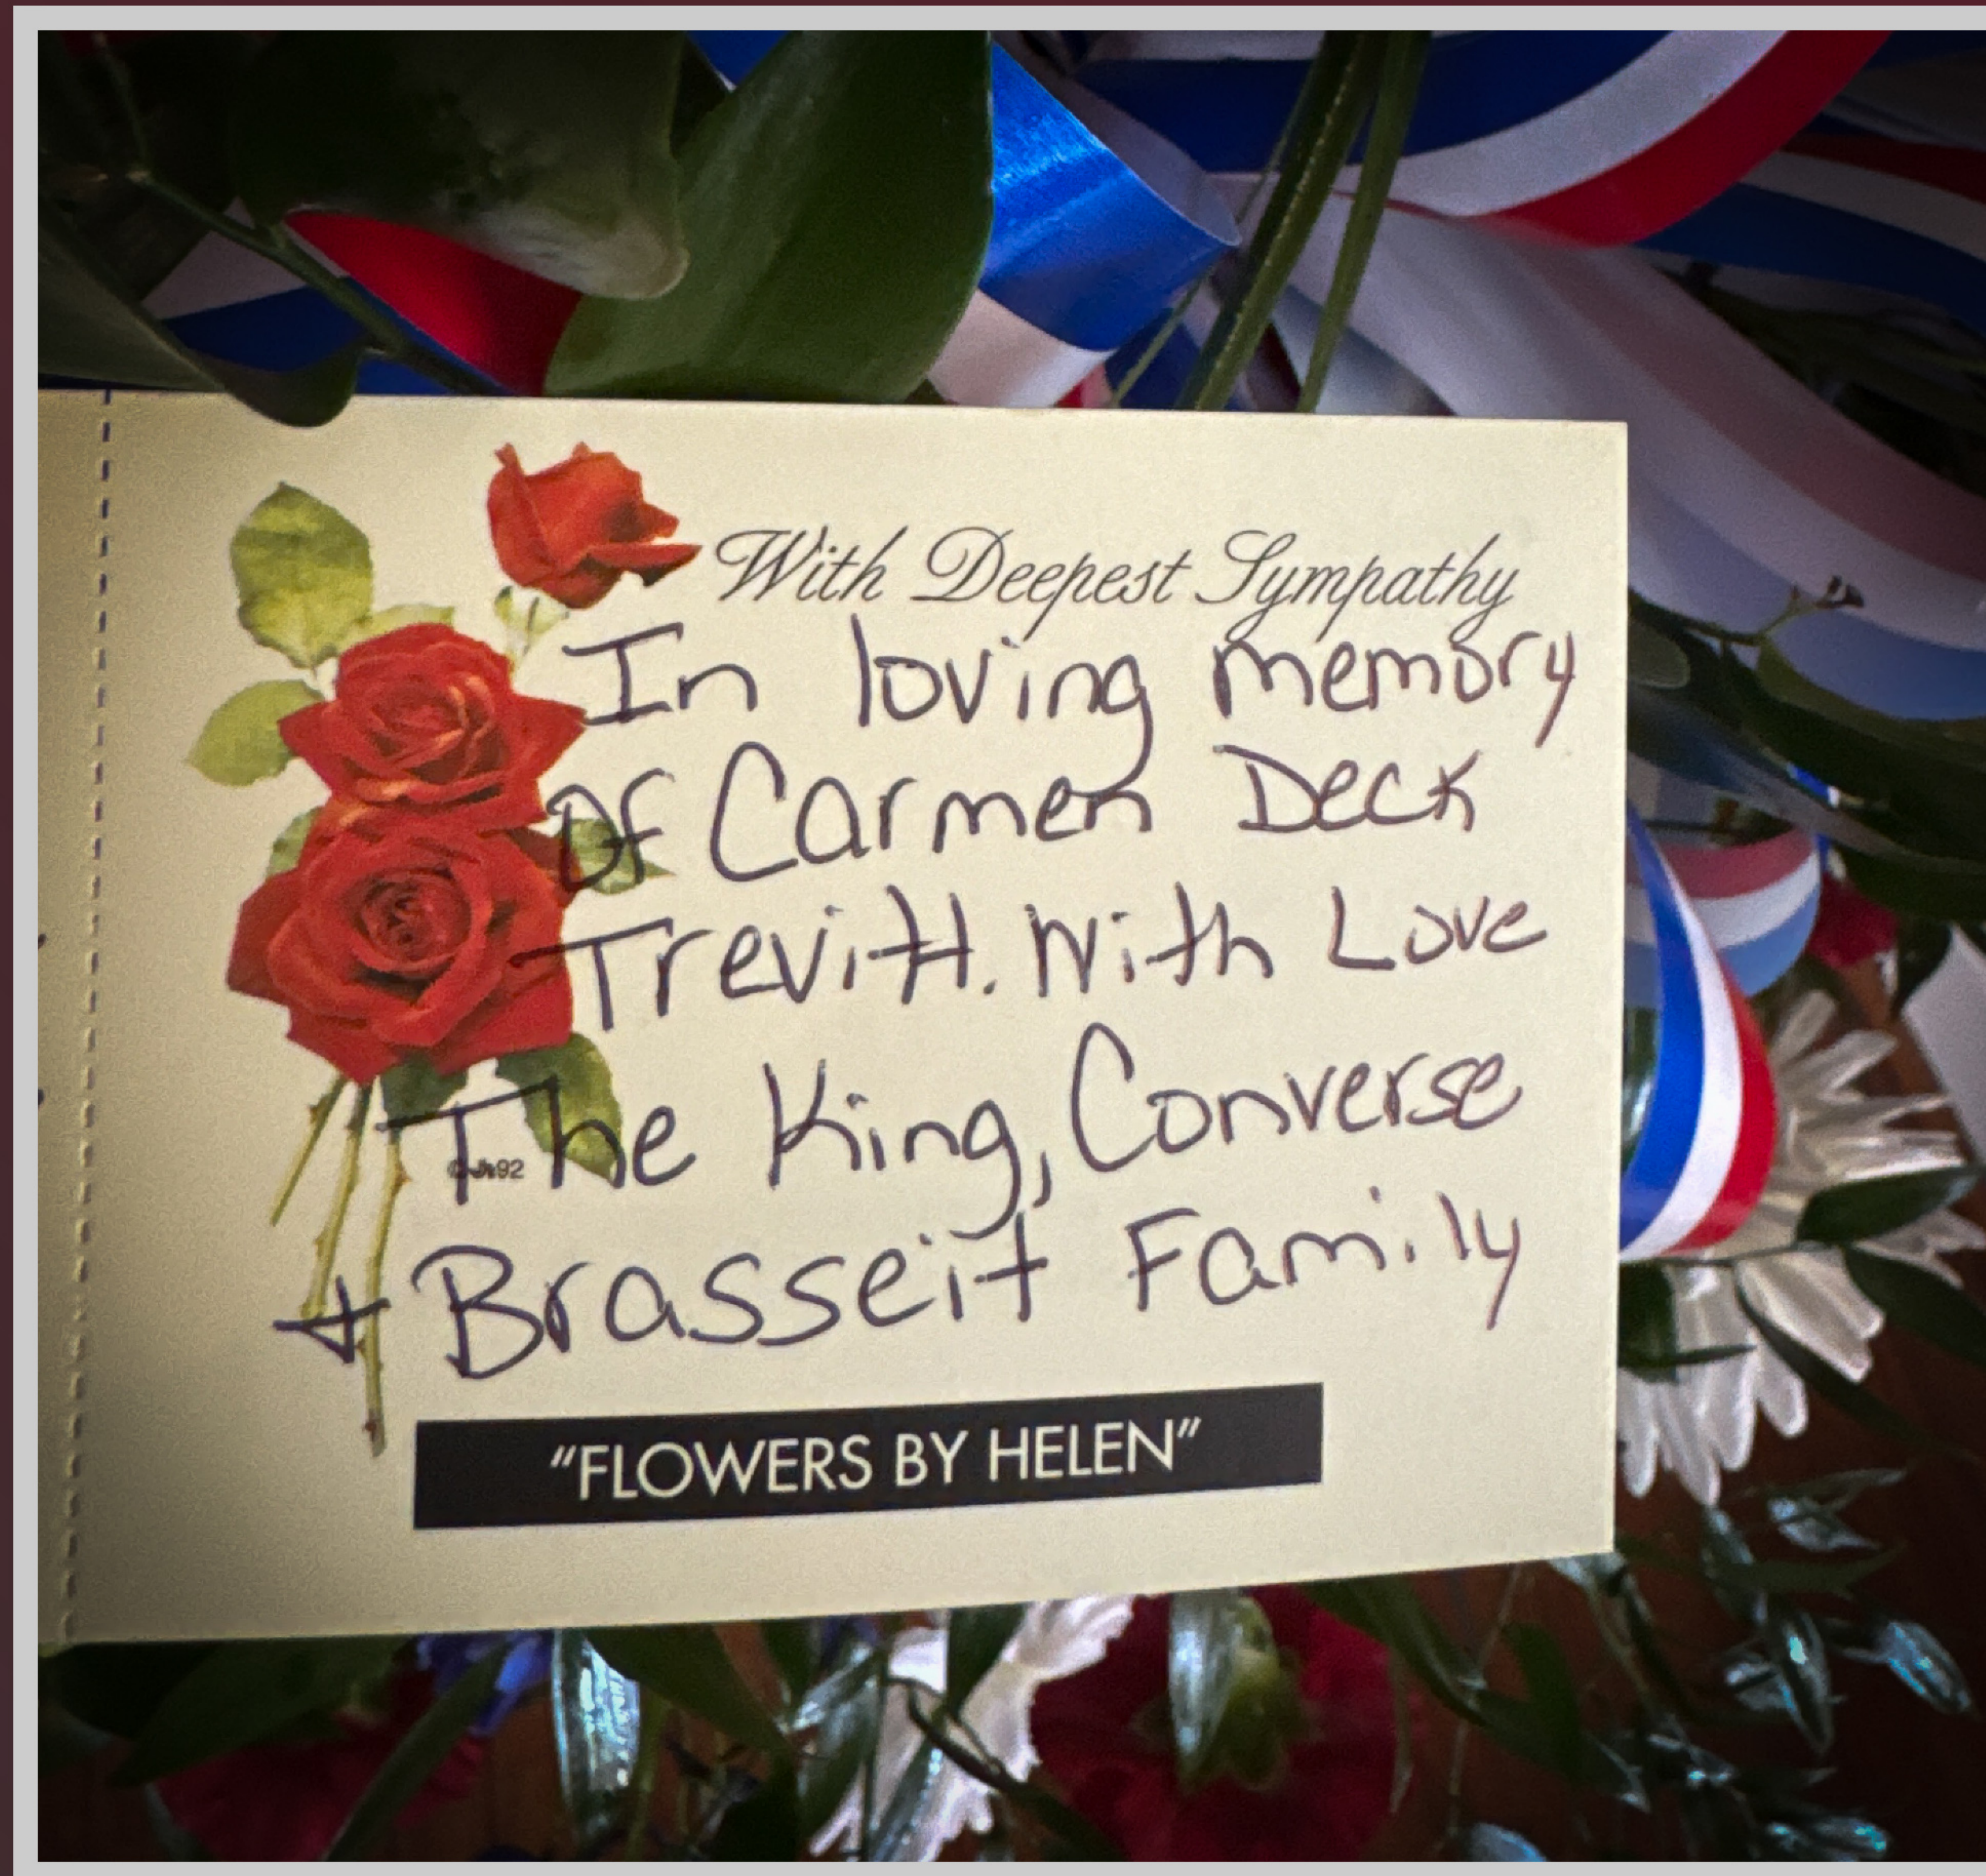

*Monroe County Memorial Chapel*

by  
hory  
K  
4

With Deepest Sympathy  
In Loving memory  
Of Carmen Deck  
Trevitt. So Sorry  
for your loss.

Buz Porch

FLOWERS BY HELEN

Monroe County Memorial Chapel

*Monroe County Memorial Chapel*

*Monroe County Memorial Chapel*

*Monroe County Memorial Chapel*

*Monroe County Memorial Chapel*

*Monroe County Memorial Chapel*

*Monroe County Memorial Chapel*

*Monroe County Memorial Chapel*

With Deepest Sympathy  
to you and all  
your family in  
the loss of your  
father.