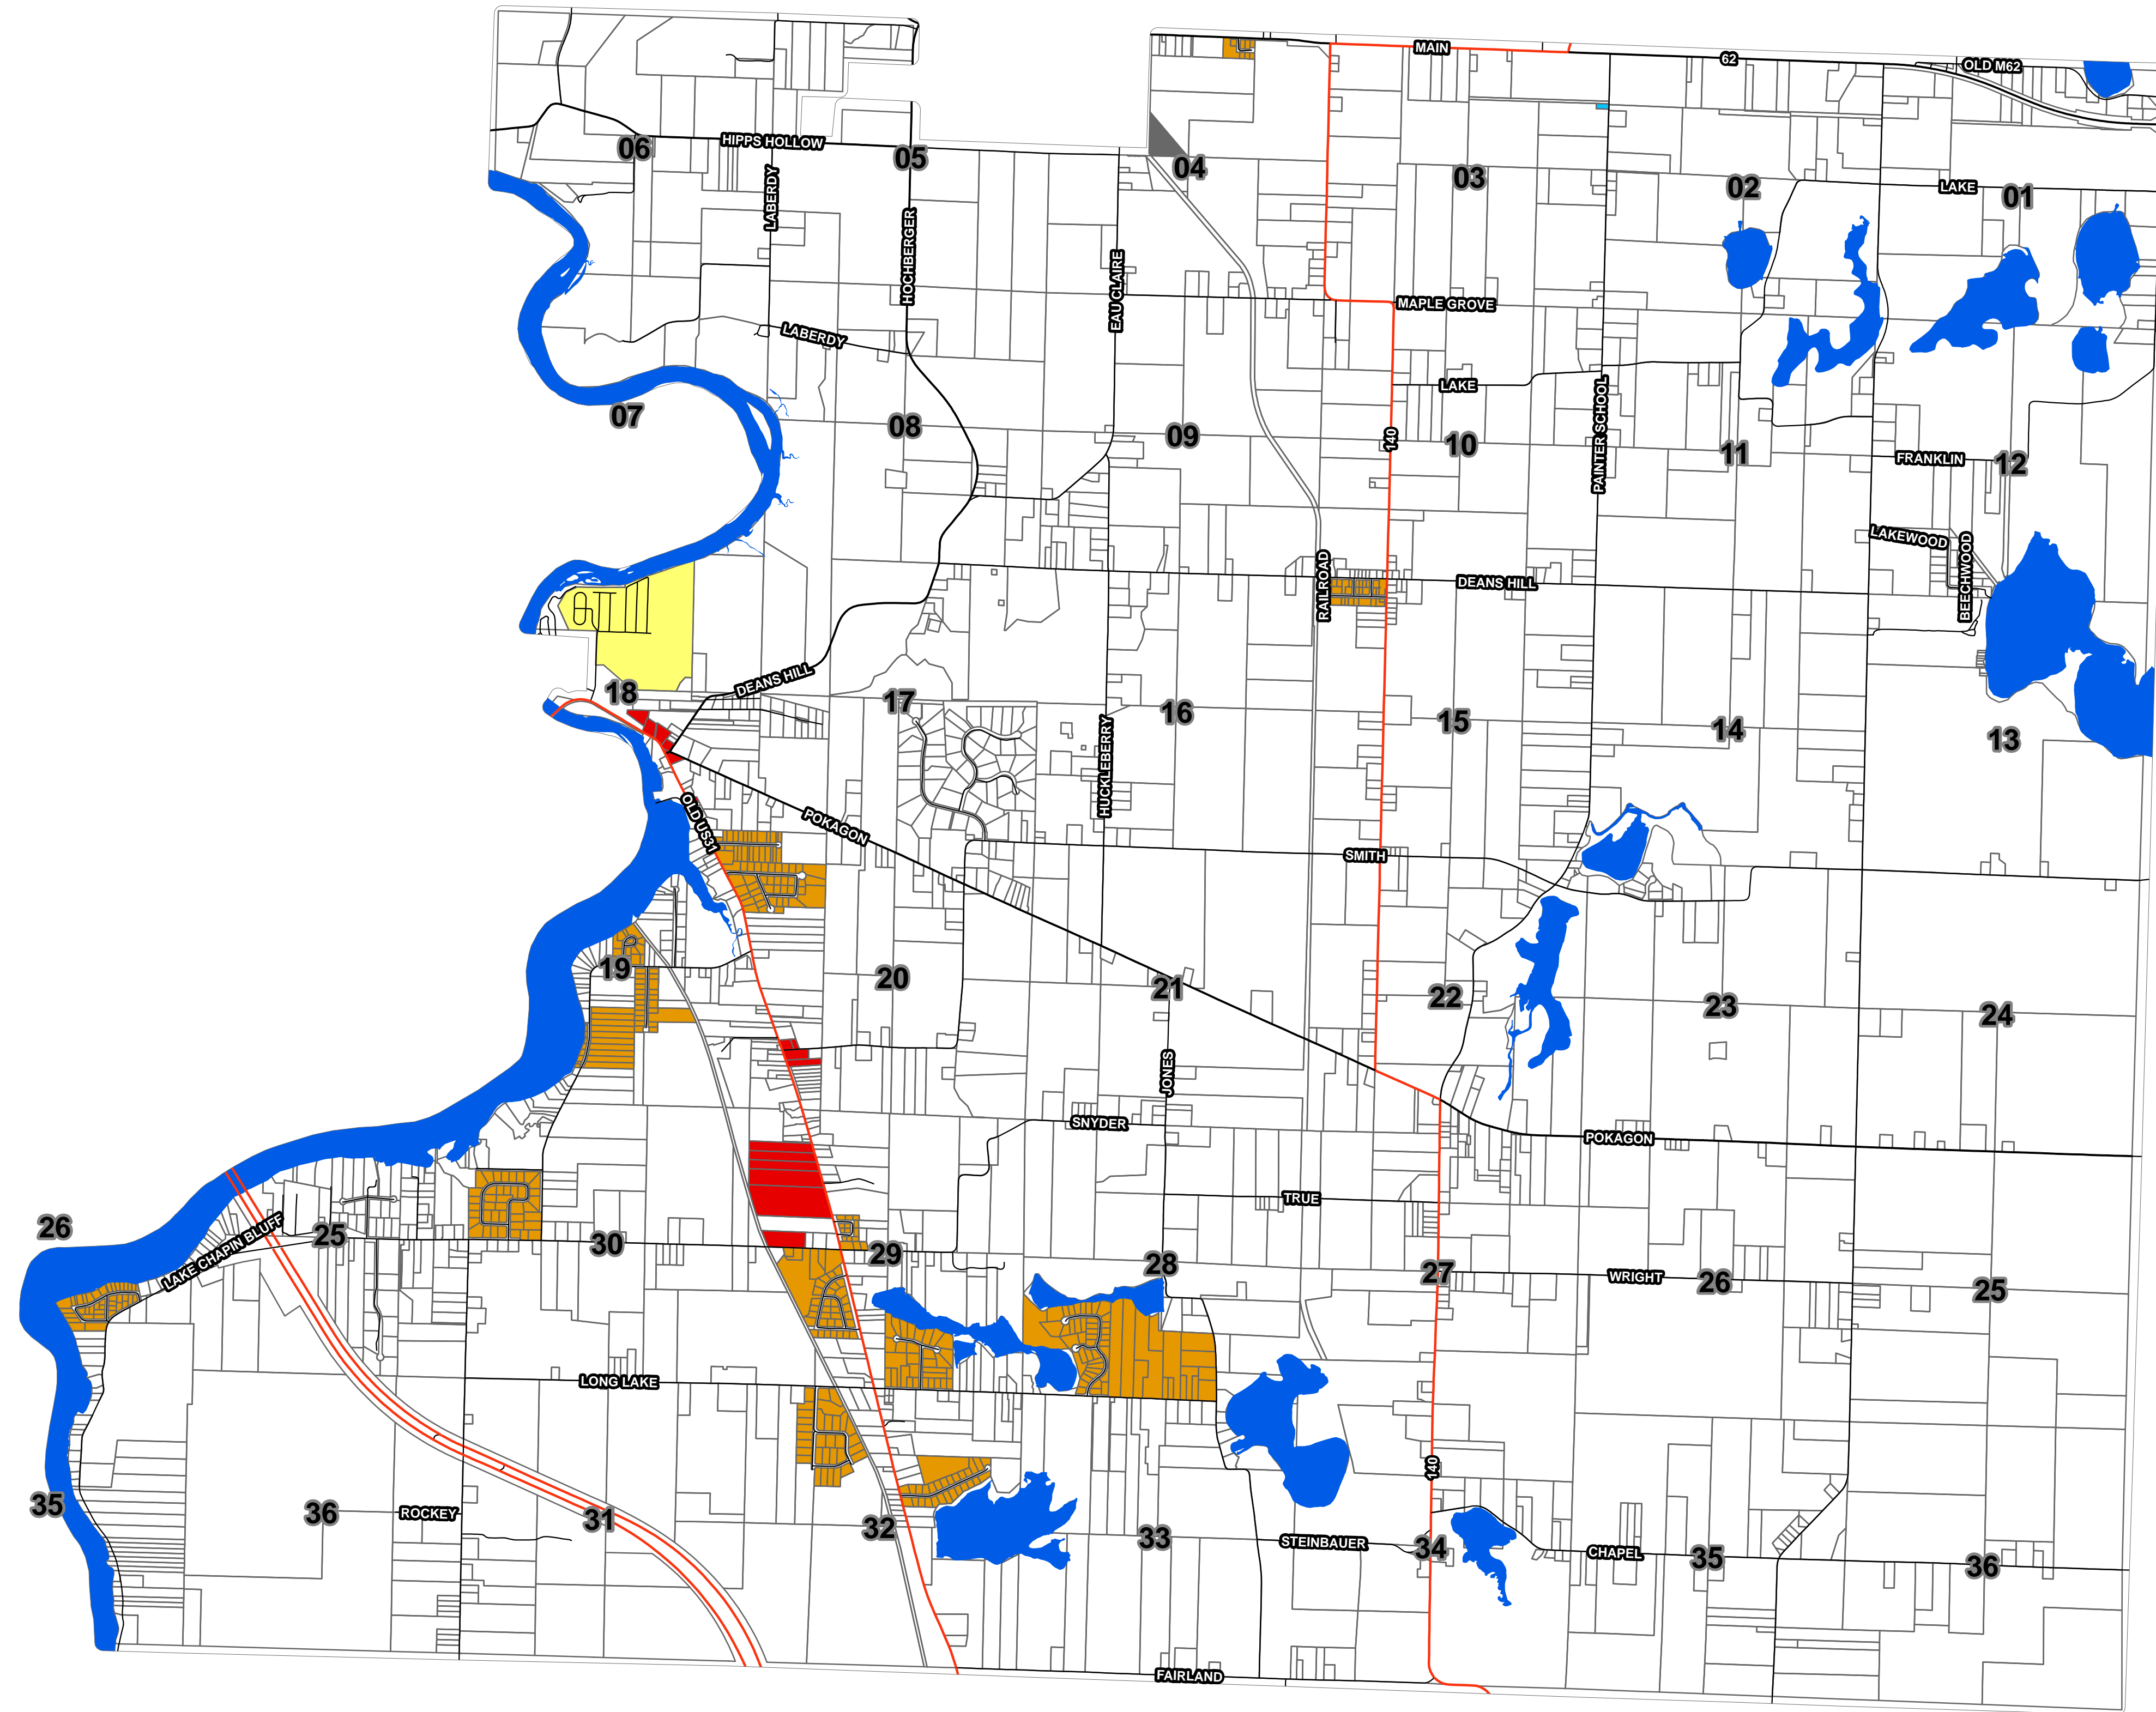

Legend

ZONING

	A-R	Agricultural-Residential
	C-1	Commercial
	R-1	Residential
	I	Industrial
	M-H	Mobile Homes

Berrien Township

"Official Zoning Map"