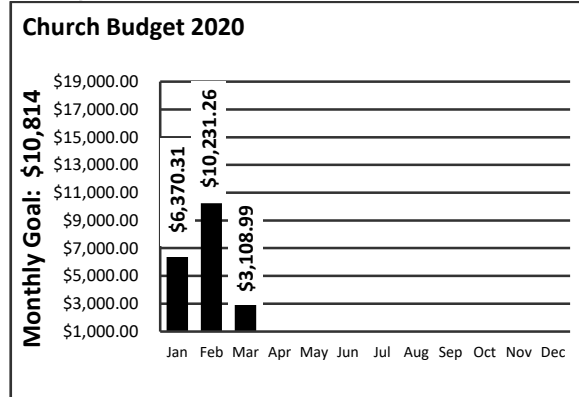

Worship Service 10:45am

** Listen to service on a personal device at 107.3 FM **

Gathering Song	Praise Team
Community Life	Dwight Bartlett
Kids Korner	
Children's Song	Praise Team
Children's Story	Kristy Bartlett
Songs of Praise & Worship	Praise Team
Prayer	Dwight Bartlett
God's Word	Elder Al Reimche

“Lavished By Grace”

“Praise be to the God and Father of our Lord Jesus Christ, who has blessed us in the heavenly realms with every spiritual blessing in Christ.”

Ephesians 1:3 (3-9)

Song of Response	Praise Team
Benediction	Dwight Bartlett
<i>We will be taking up the offering during the Song of Response.</i>	

The offering today will go for World Budget

Adventist World Radio

Specific special projects we are currently funding: Parking Lot Reseal, Student Education Assistance.

Thank you for supporting the ministry of this church.

Worship Team today

Worship Leader:	Dwight & Kristy Bartlett
Praise Leader:	Lynn Boyd and Friends
Pianist:	Josue Galan
Greeters	Paul and Linda Joice
Lead Deacon:	Casey Werner
AV Leader:	Kevin Renshaw and Dennis Anderson

Budget

Featured Offering

Student Assistance toward 2019/20	$8,244.83 of $13,200
Parking Lot Re-Seal	$13,093.12 of $14,324.29
2020 church maintenance:	$79.77 of $14,000

www.eastgatesda.org
*You can give online & listen to sermons
We are on Facebook too!*

Church Office Information

Pastor: Eric Saylor
Cell: (509)730-5271
Email: esaylor@live.com

Church Office Email Stan Maxted
Email: office@eastgateadventist.church

Need Pastoral Assistance? Either the Elder on Duty or Pastor Eric can be contacted.

Elder available Dwight & Kristy Bartlett
Cell Number: 509-240-5272
Email address: dwrightb@charter.net

Church Office Hours:
Tuesday, Wednesday & Friday
9:00am – 1:00pm

Bulletin Deadline
Wednesdays by 11:00 am
380 N Tausick Way, Walla Walla, WA 99362
(509) 529-9933

Sunset: Tonight – 6:58pm/Next Friday – 7:06pm