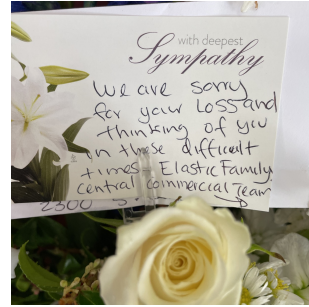

Floral Arrangements

David Lane - Page 1

Floral Arrangements

David Lane - Page 2

Floral Arrangements

David Lane - Page 3

Floral Arrangements

David Lane - Page 4

WITH DEEPEST SYMPATHY

Pastor Cecil &
Wm Brown
And your
West Side Church
of the Nazarene
Family

With Deepest Sympathy

David Lane

All Our Love
Donna & Jerry
Wilkinson