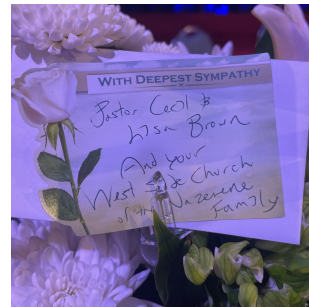

Floral Arrangements

David Lane - Page 3