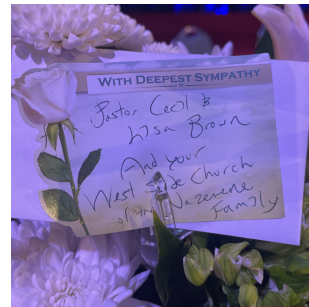

Floral Arrangements

David Lane - Page 3