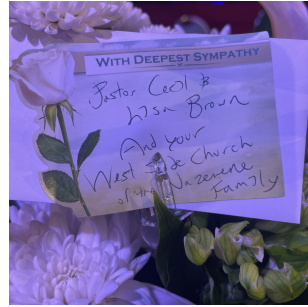

WITH DEEPEST SYMPATHY

Pastor Cecil &
Wm Brown
And your
West Side Church
of the Nazarene
Family

With Deepest Sympathy

David Lane

All Our Love
Donna & Jerry
Wilkinson