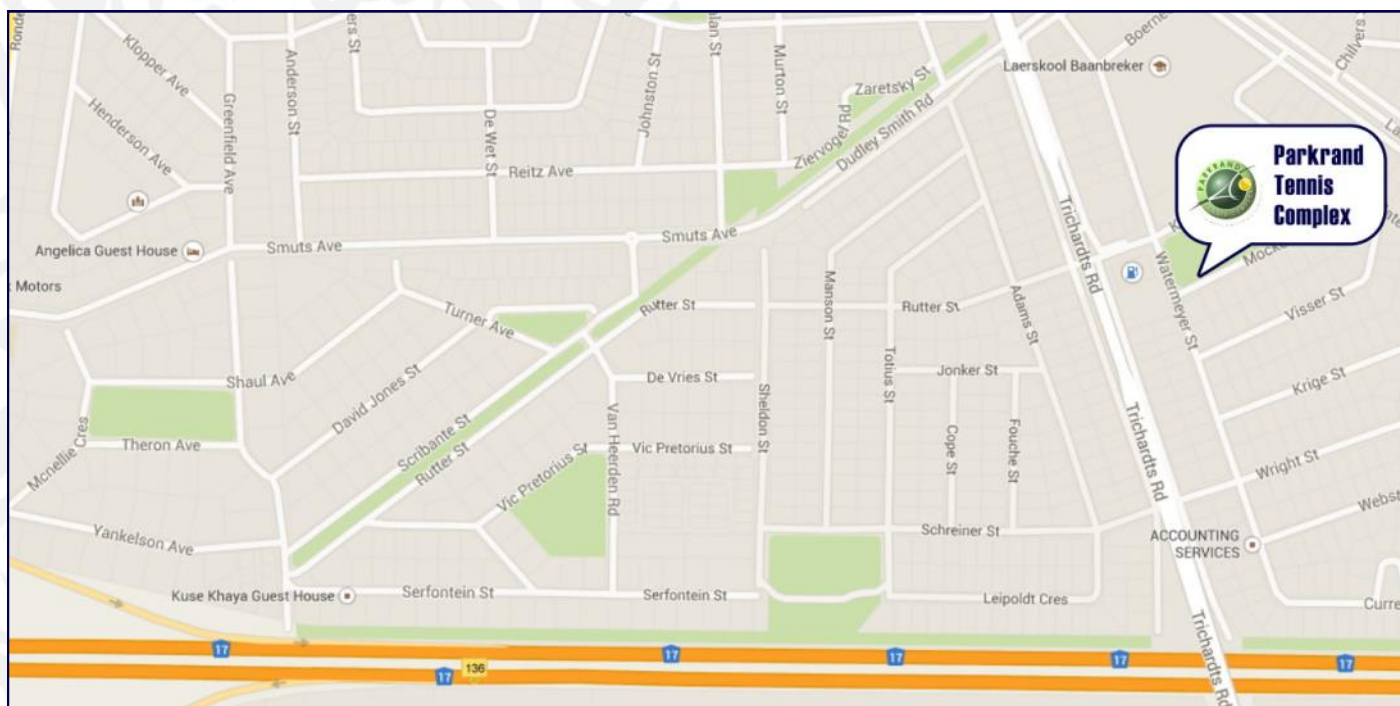

Court Numbers:

PARKRAND TENNIS COMPLEX:

Physical Address:

Parkrand Tennis Complex
Cnr Mocke St / Watermeyer St
Parkrand
Boksburg
1459

GPS Co-ordinates:

-26° 14' 46.27", +28° 15' 54.85"

Tournament Desk Contacts: