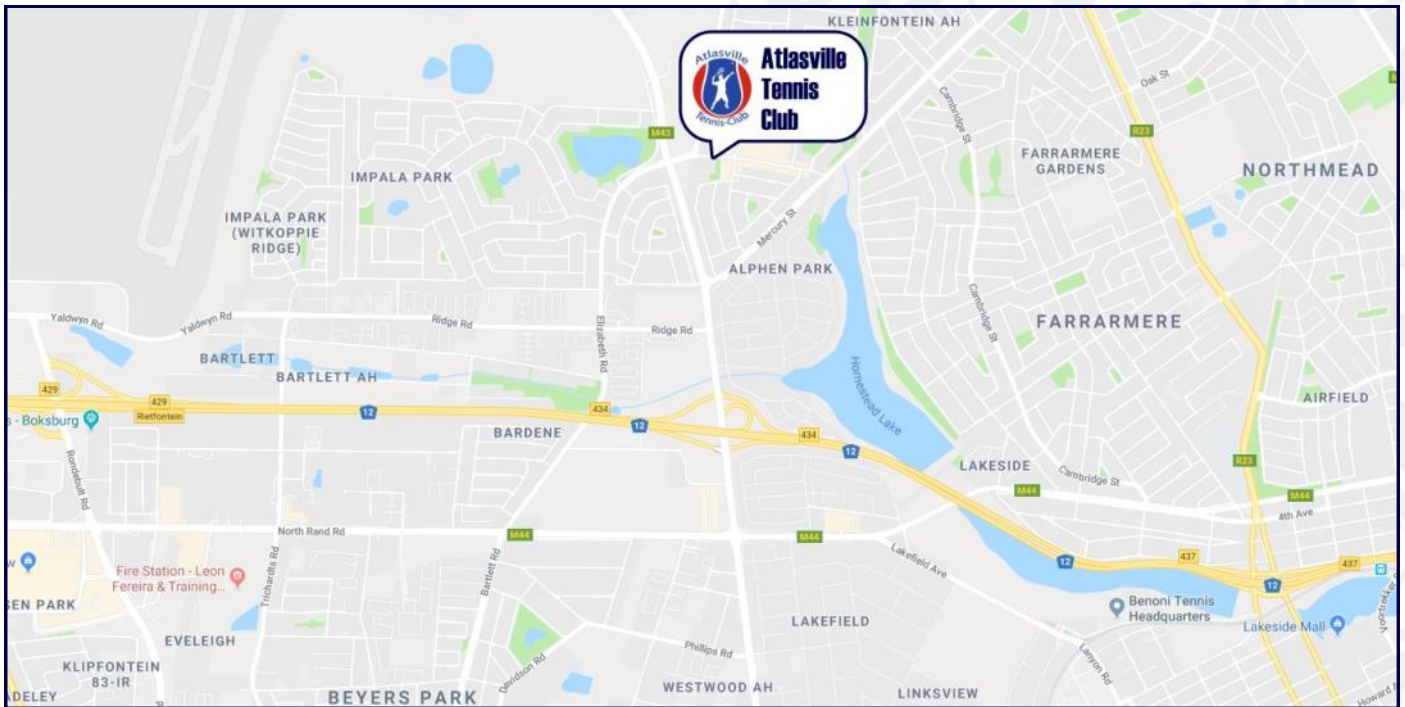

ATLASVILLE TENNIS CLUB: