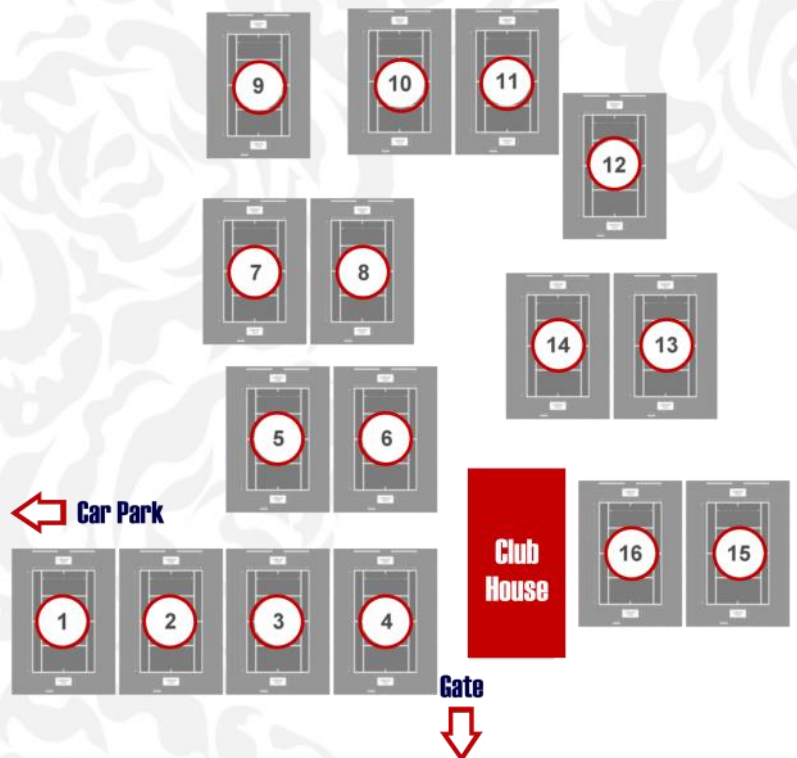

Court Numbers: