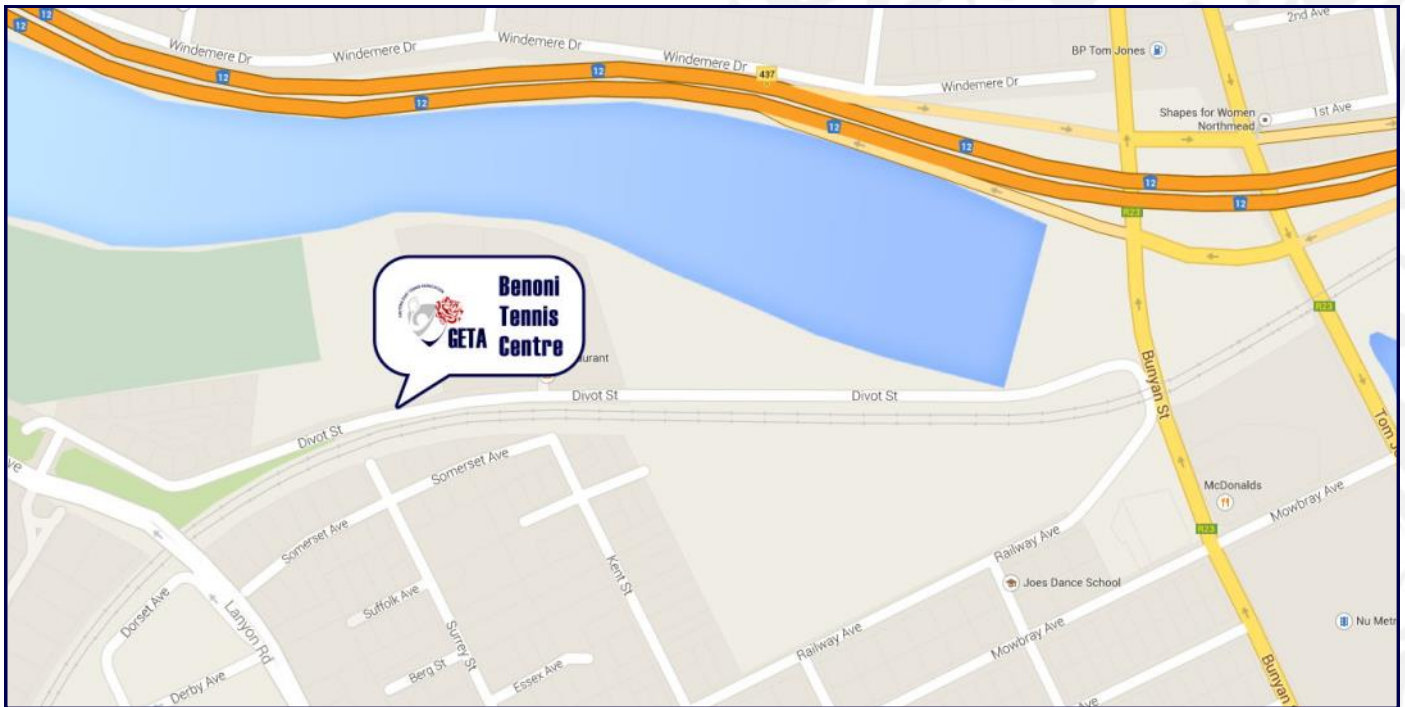

BENONI TENNIS CENTRE :