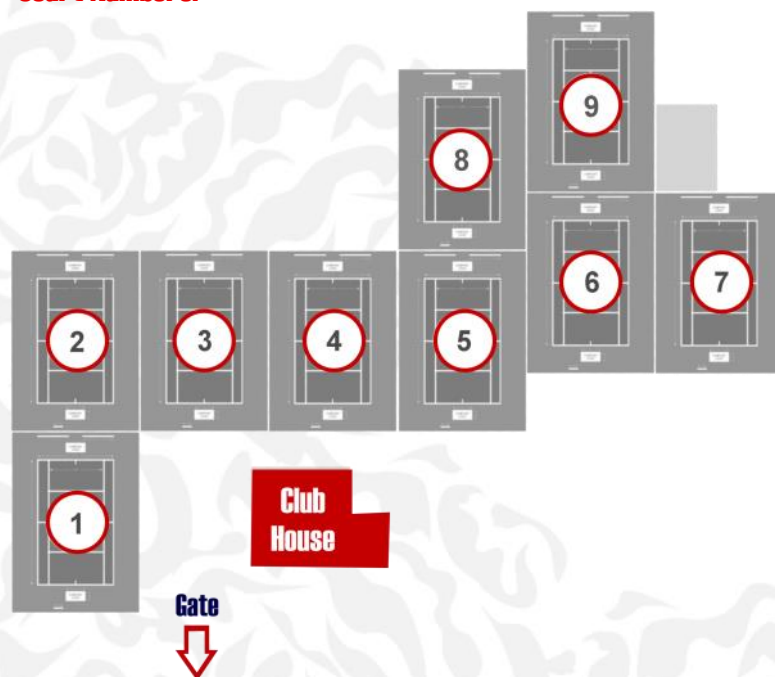

Court Numbers: