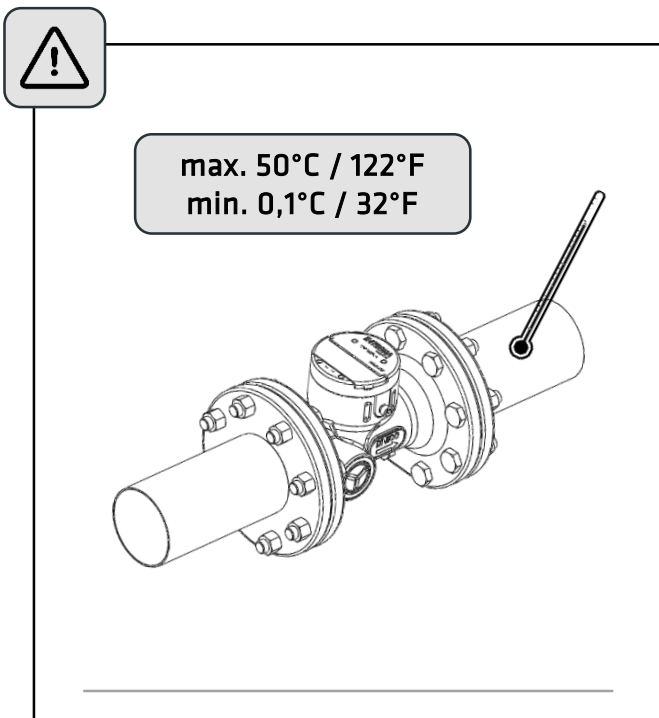

i → www.integra-metering.com

INTEGRA Metering AG
Ringstrasse 75, CH-4106 Therwil
Tel. +41 61 725 11 22