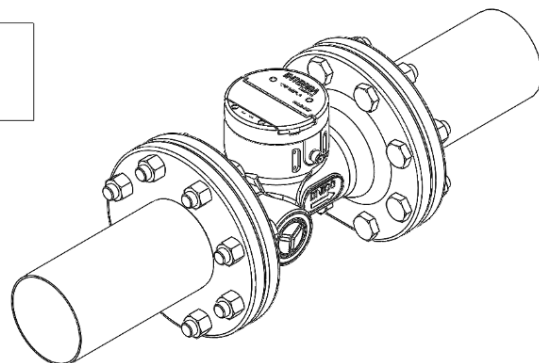

Torque: min. 30 N.m, max. 50 N.m