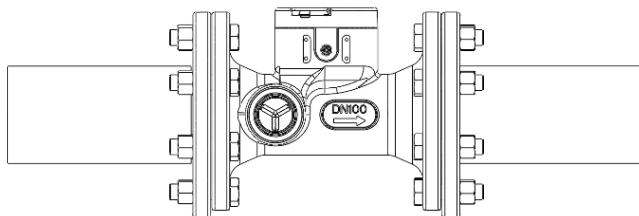

RUBIN® SONIC

Ultrasonic water meter
Ultraschall-Wasserzähler
Compteur d'eau à ultrasons
Contatore d'acqua ad ultrasuoni

Installation guide
Montageanleitung
Instructions de montage
Istruzioni di montaggio

RSO

1 YEAR
storage max.

max.
+70°C
+338°F

min.
-20°C
-4°F

2 weeks of storage
max. at T>35°C / 95°F

Torque: min. 30 N.m, max. 50 N.m