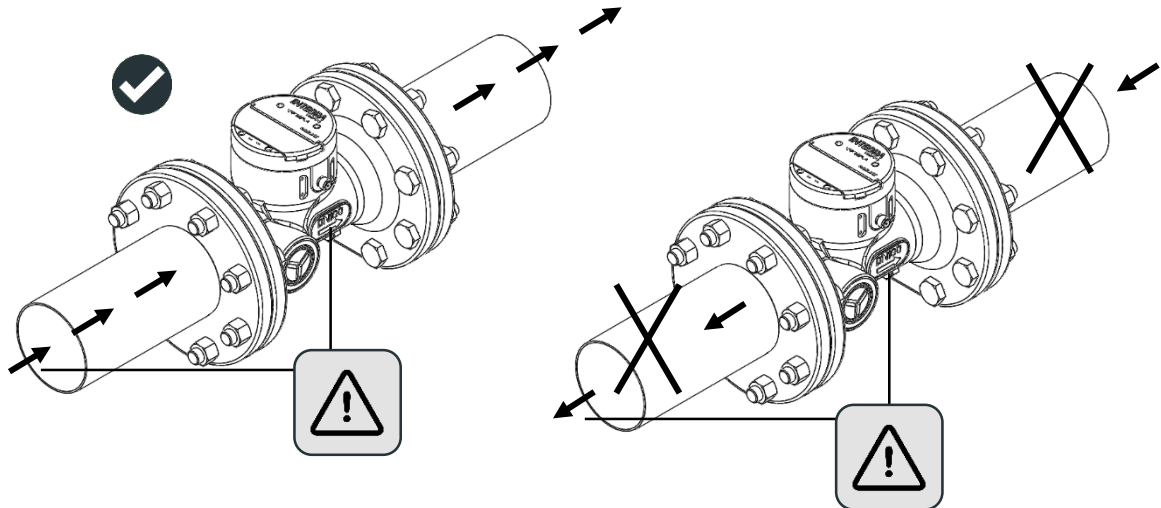

Pin	Color on cable	Output
1	Brown	Vext
2	White	Volume
3	Blue	Common/GND
4	Black	Flow direction
5	Grey or Yellow/Green	Tamper/ Loop detection
Pulse Output		
V user		3.48 V
Maximum current sink		50 mA
Pulse weight		1 L to 10 m3
Open impedance		R > 1 MOhm (V < 5V)
Closed impedance		200 Ohm
Pulse output supplied with a 1,5 m long cable		