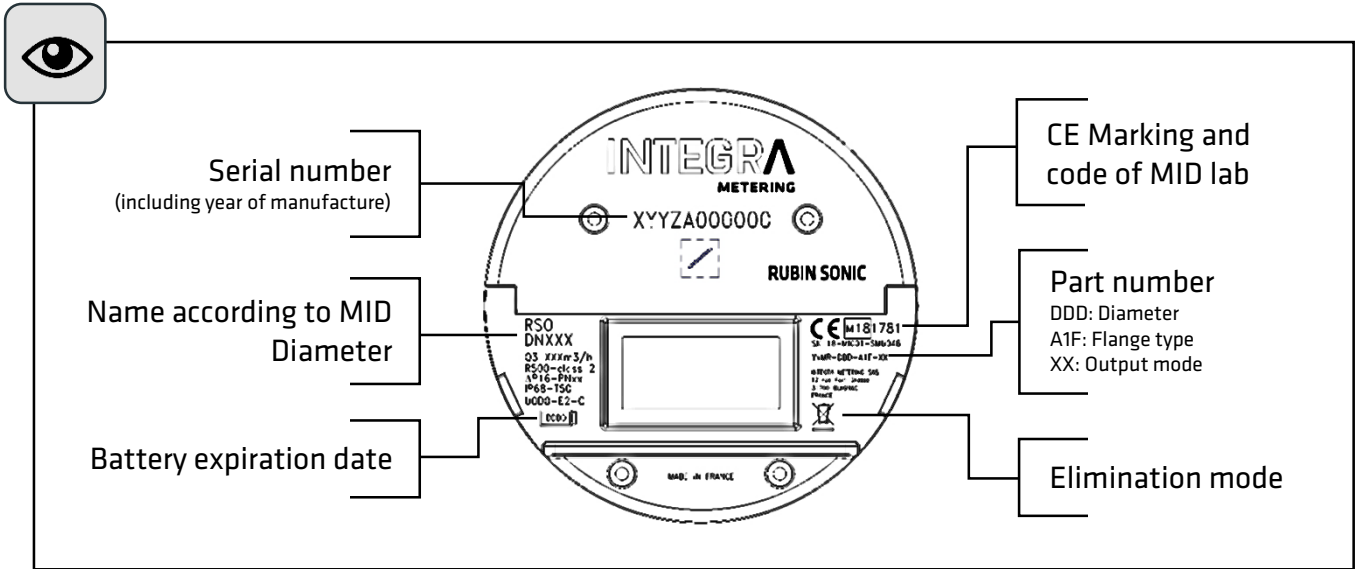

i → www.integra-metering.com

INTEGRA Metering AG
Ringstrasse 75, CH-4106 Therwil
Tel. +41 61 725 11 22