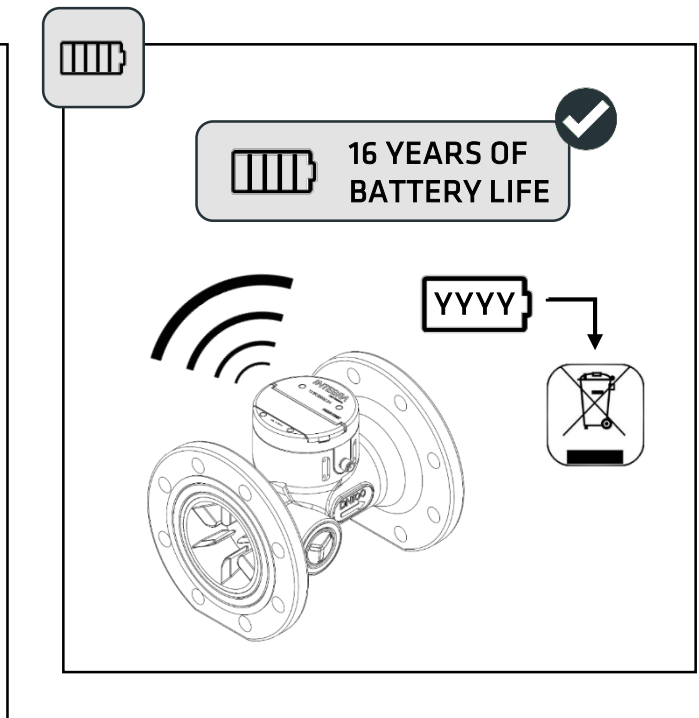

i → www.integra-metering.com

INTEGRA Metering AG
Ringstrasse 75, CH-4106 Therwil
Tel. +41 61 725 11 22