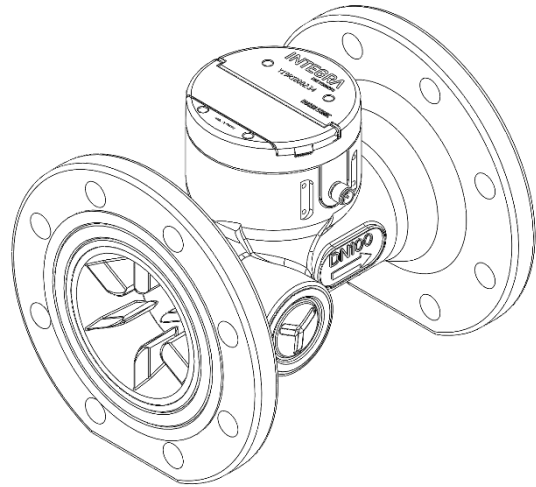

RUBIN[®] SONIC

Ultrasonic water meter
 Ultraschall-Wasserzähler
 Compteur d'eau à ultrasons
 Contatore d'acqua ad ultrasuoni

Installation guide
 Montageanleitung
 Instructions de montage
 Istruzioni di montaggio

Pin	Color on cable	Output
1	Brown	Vext
2	White	Volume
3	Blue	Common/GND
4	Black	Flow direction
5	Grey or Yellow/Green	Tamper/ Loop detection
Pulse Output		
V user		3.48 V
Maximum current sink		50 mA
Pulse weight		1 L to 10 m3
Open impedance		R > 1 MOhm (V < 5V)
Closed impedance		200 Ohm
Pulse output supplied with a 1,5 m long cable		