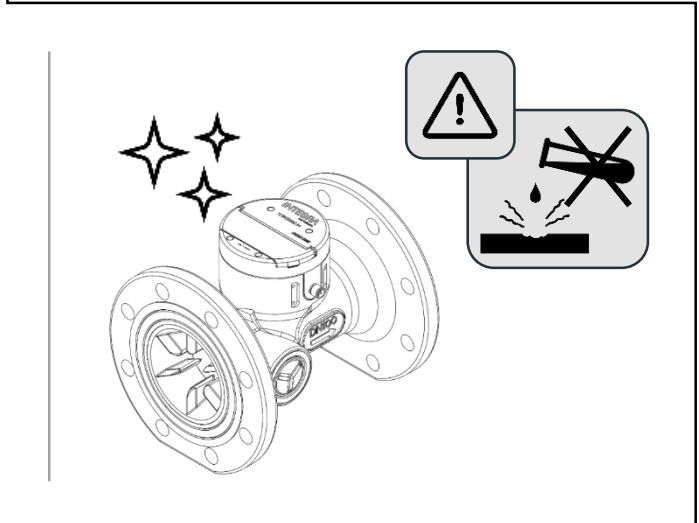

i → www.integra-metering.com

INTEGRA Metering AG
Ringstrasse 75, CH-4106 Therwil
Tel. +41 61 725 11 22