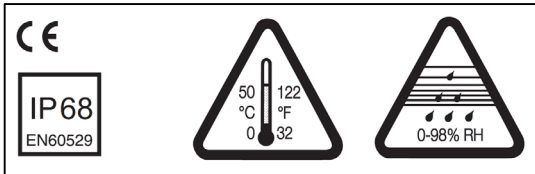

RUBIN[®] SONIC

Ultrasonic water meter
 Ultraschall-Wasserzähler
 Compteur d'eau à ultrasons
 Contatore d'acqua ad ultrasuoni

Installation guide
 Montageanleitung
 Instructions de montage
 Istruzioni di montaggio

Pin	Color on cable	Output
1	Brown	Vext
2	White	Volume
3	Blue	Common/GND
4	Black	Flow direction
5	Grey or Yellow/Green	Tamper/ Loop detection
Pulse Output		
V user		3.48 V
Maximum current sink		50 mA
Pulse weight		1 L to 10 m3
Open impedance		R > 1 MOhm (V < 5V)
Closed impedance		200 Ohm
Pulse output supplied with a 1,5 m long cable		