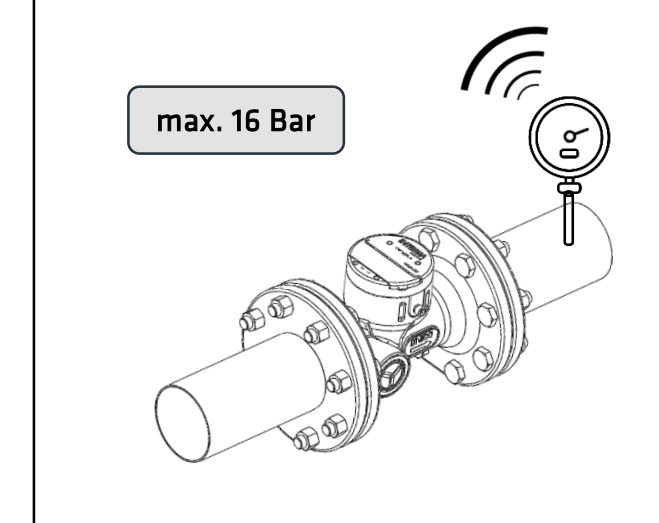

i → www.integra-metering.com

INTEGRA Metering AG
Ringstrasse 75, CH-4106 Therwil
Tel. +41 61 725 11 22