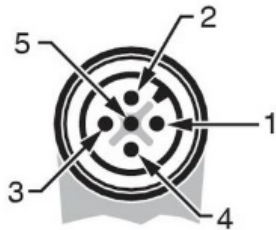

i

Male

Pin	Color on cable	Output
1	Brown	Vext
2	White	Volume
3	Blue	Common/GND
4	Black	Flow direction
5	Grey or Yellow/Green	Tamper/ Loop detection
Pulse Output		
V user		3.48 V
Maximum current sink		50 mA
Pulse weight		1 L to 10 m3
Open impedance		R > 1 MOhm (V < 5V)
Closed impedance		200 Ohm
Pulse output supplied with a 1,5 m long cable