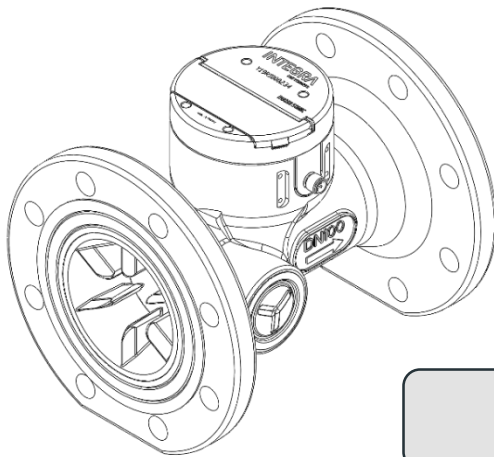

RUBIN[®] SONIC

Ultrasonic water meter
 Ultraschall-Wasserzähler
 Compteur d'eau à ultrasons
 Contatore d'acqua ad ultrasuoni

Installation guide
 Montageanleitung
 Instructions de montage
 Istruzioni di montaggio

Pin	Color on cable	Output
1	Brown	Vext
2	White	Volume
3	Blue	Common/GND
4	Black	Flow direction
5	Grey or Yellow/Green	Tamper/ Loop detection
Pulse Output		
V user		3.48 V
Maximum current sink		50 mA
Pulse weight		1 L to 10 m3
Open impedance		R > 1 MOhm (V < 5V)
Closed impedance		200 Ohm
Pulse output supplied with a 1,5 m long cable		