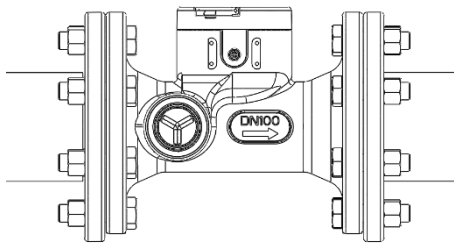

i

Male

Pin	Color on cable	Output
1	Brown	Vext
2	White	Volume
3	Blue	Common/GND
4	Black	Flow direction
5	Grey or Yellow/Green	Tamper/ Loop detection
Pulse Output		
V user		3.48 V
Maximum current sink		50 mA
Pulse weight		1 L to 10 m3
Open impedance		R > 1 MOhm (V < 5V)
Closed impedance		200 Ohm
Pulse output supplied with a 1,5 m long cable