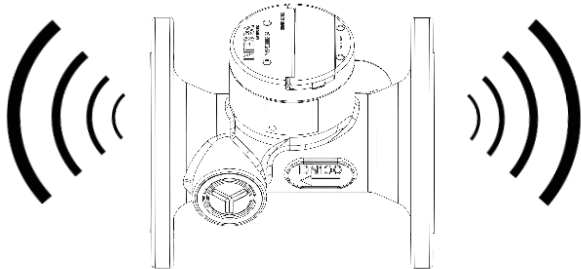

i

Pin	Color on cable	Output
1	Brown	Vext
2	White	Volume
3	Blue	Common/GND
4	Black	Flow direction
5	Grey or Yellow/Green	Tamper/ Loop detection
Pulse Output		
V user		3.48 V
Maximum current sink		50 mA
Pulse weight		1 L to 10 m3
Open impedance		R > 1 MOhm (V < 5V)
Closed impedance		200 Ohm
Pulse output supplied with a 1,5 m long cable		

PROG